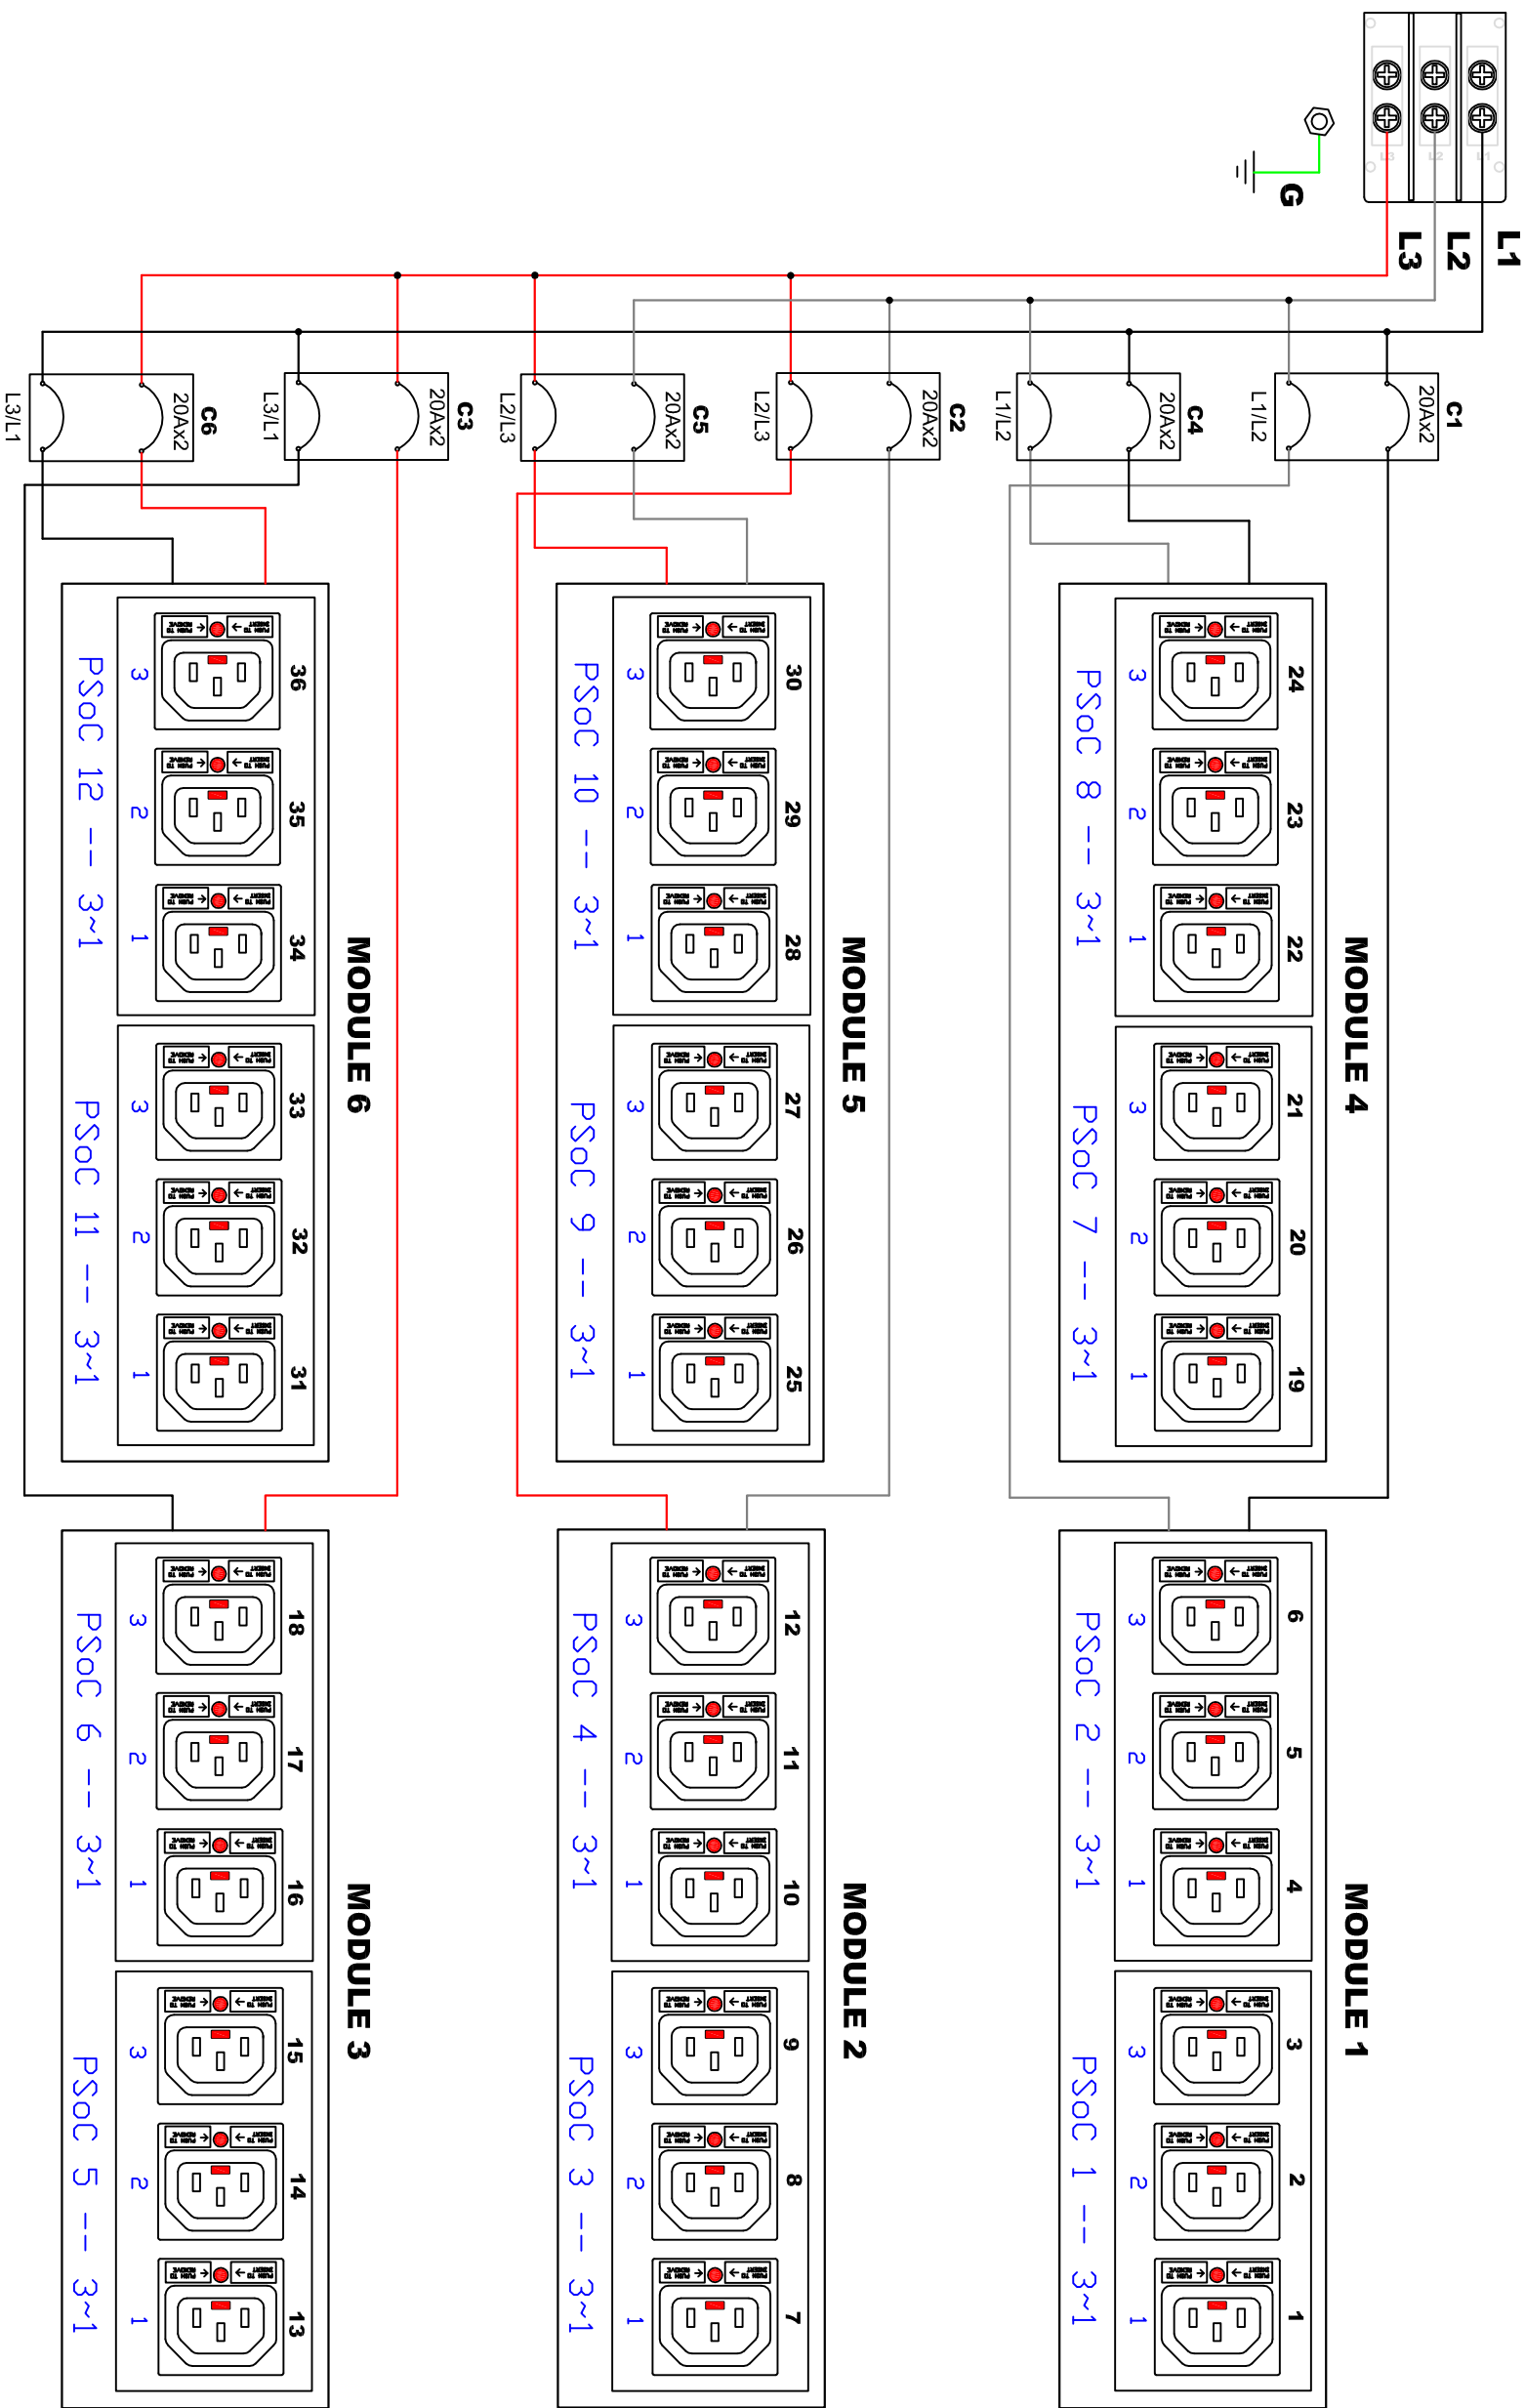

AC TERMINAL 48A

www.raritan.com

DRAWN : Michael.Lin
 ENGINEER: Michael.Lin
 APPROVED: Bright.Yu

JAN/13/2015

JAN/13/2015

JAN/13/2015

PROJECTION
THIRD ANGLE

DO NOT SCALE DRAWING
SHEET 1 OF 1

TITLE:
IPDU 0U, Metered only, Three phase Delta
48A / 208-240V

Input : 48A Terminal Block
Output : (36) C13 Locking

DWG NO.

TPX2-4779YU-E2N201P1V2

REV.
0B