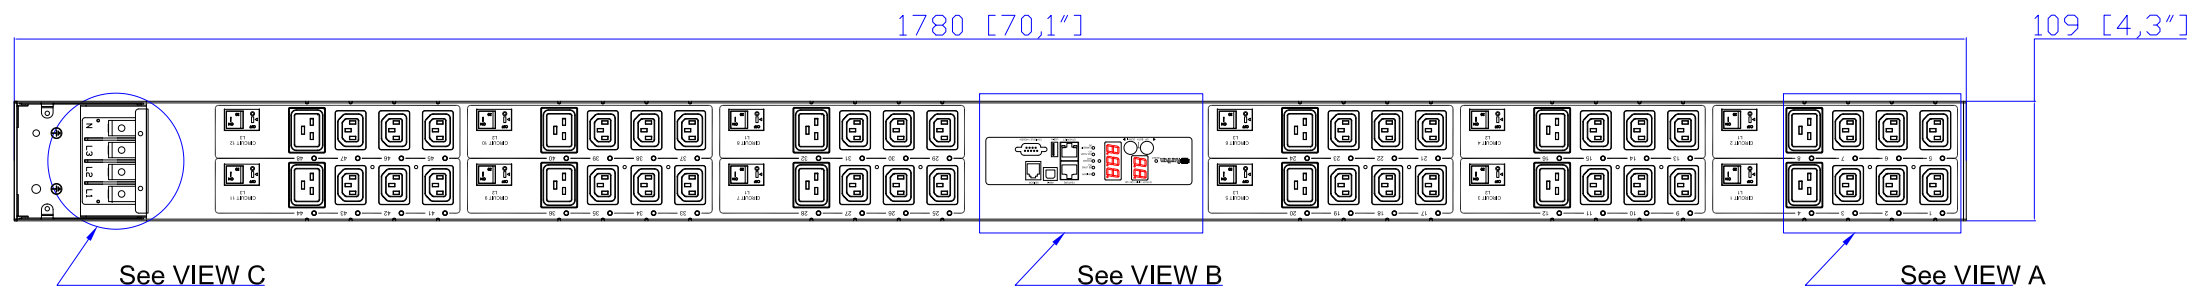

VIEW A

VIEW B

1. KST RNBS 22-6 or equivalent terminals for 4 AWG Wire
2. Inside diameter 6.4 mm & Outside diameter 12.2 mm ring for M6 screw

VIEW C

Diameter 50.5mm Opening

NOTES:
1. ALL DIMENSIONS ARE MILLIMETERS [INCHES].

PROJECTION THIRD ANGLE
DO NOT SCALE DRAWING
SHEET 1 OF 1

THIS DRAWING AND SPECIFICATIONS HEREIN ARE THE PROPERTY OF RARITAN, INC. AND SHALL NOT BE COPIED, REPRODUCED OR USED, IN WHOLE OR IN PART, AS THE BASIS FOR THE MANUFACTURE OR SALE OF ITEMS WITHOUT WRITTEN PERMISSION FROM RARITAN, INC. THIS DRAWING IS BASED UPON LATEST AVAILABLE INFORMATION AND IS SUBJECT TO CHANGE WITHOUT NOTICE.

TITLE:
iPDU Zero U,
Three Phase, 80A/380V-415V,
Plug Type: 80A Terminal 3PY,
Outlet Type: (36)IEC320 C13, (12)IEC320 C19

DWG NO. **MPX2-4787YV-V2** REV. **A**

DRAWN :	EVA Lin	May 13, 2013
ENGINEER:	Siang_H	May 13, 2013
APPROVED:	Tom_H	May 13, 2013