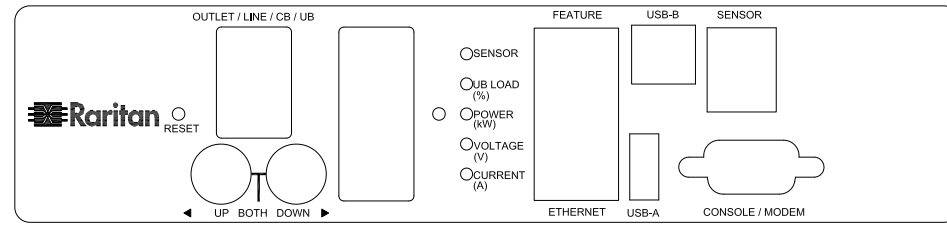

VIEW A

VIEW B

1. KST RNBS 22-6 or equivalent terminals for 4 AWG Wire
2. Inside diameter 6.4 mm & Outside diameter 12.2 mm ring for M6 screw

VIEW C

Diameter 50.5mm Opening

NOTES:
1. ALL DIMENSIONS ARE MILLIMETERS [INCHES].

TITLE:
iPDU Zero U,
Three Phase, 80A/380V-415V,
Plug Type: 80A Terminal 3PY,
Outlet Type: (36)IEC320 C13, (12)IEC320 C19

DWG NO. **MPX2-4787YV-V2** REV. **A**

DRAWN :	EVA Lin	May 13, 2013
ENGINEER:	Siang_H	May 13, 2013
APPROVED:	Tom_H	May 13, 2013