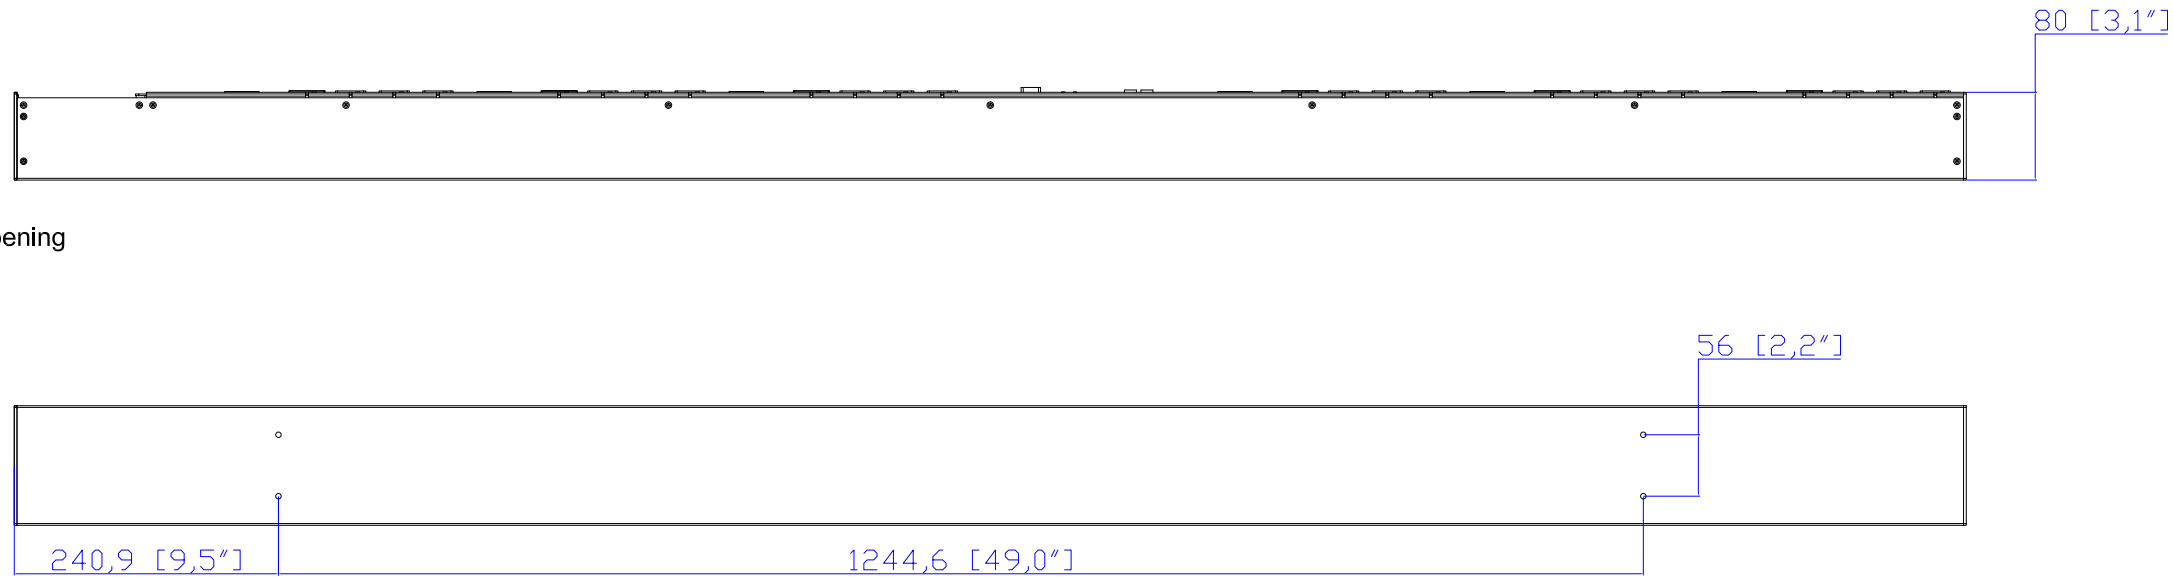

VIEW A

VIEW B

1. KST RNBS 22-6 or equivalent terminals for 4 AWG Wire
2. Inside diameter 6.4 mm & Outside diameter 12.2 mm ring for M6 screw

VIEW C

Diameter 50.5mm Opening

NOTES:
1. ALL DIMENSIONS ARE MILLIMETERS [INCHES].

PROJECTION THIRD ANGLE
DO NOT SCALE DRAWING
SHEET 1 OF 1

THIS DRAWING AND SPECIFICATIONS HEREIN ARE THE PROPERTY OF RARITAN, INC. AND SHALL NOT BE COPIED, REPRODUCED OR USED, IN WHOLE OR IN PART, AS THE BASIS FOR THE MANUFACTURE OR SALE OF ITEMS WITHOUT WRITTEN PERMISSION FROM RARITAN, INC. THIS DRAWING IS BASED UPON LATEST AVAILABLE INFORMATION AND IS SUBJECT TO CHANGE WITHOUT NOTICE.

TITLE:
iPDU Zero U,
Three Phase, 80A/380V-415V,
Plug Type: 80A Terminal 3PY,
Outlet Type: (36)IEC320 C13, (12)IEC320 C19

DWG NO. **MPX2-4787YV-V2** REV. **A**

DRAWN :	EVA Lin	May 13, 2013
ENGINEER:	Siang_H	May 13, 2013
APPROVED:	Tom_H	May 13, 2013