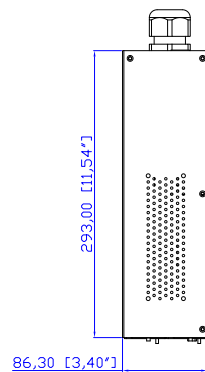

VIEW A

VIEW B

Rear

TOP

Front

See VIEW A

NOTES:  
ALL DIMENSIONS ARE MILLIMETERS(INCHES).

SHEET 1 OF 1

TITLE:  
iPDU Two U,  
Three phase, 24A/190V-208V  
Plug Type:24A Terminal 3P ,  
Outlet Type:(12)Locking C13,(6)Locking C19

DWG NO. **MPX2-4902XR-E2  
& MPX2-5902XR-E2**

REV. **A**

DRAWN : Eva Lin	Apr. 24,2013
ENGINEER: Siang_H	Apr. 24,2013
APPROVED: Tom_H	Apr. 24,2013