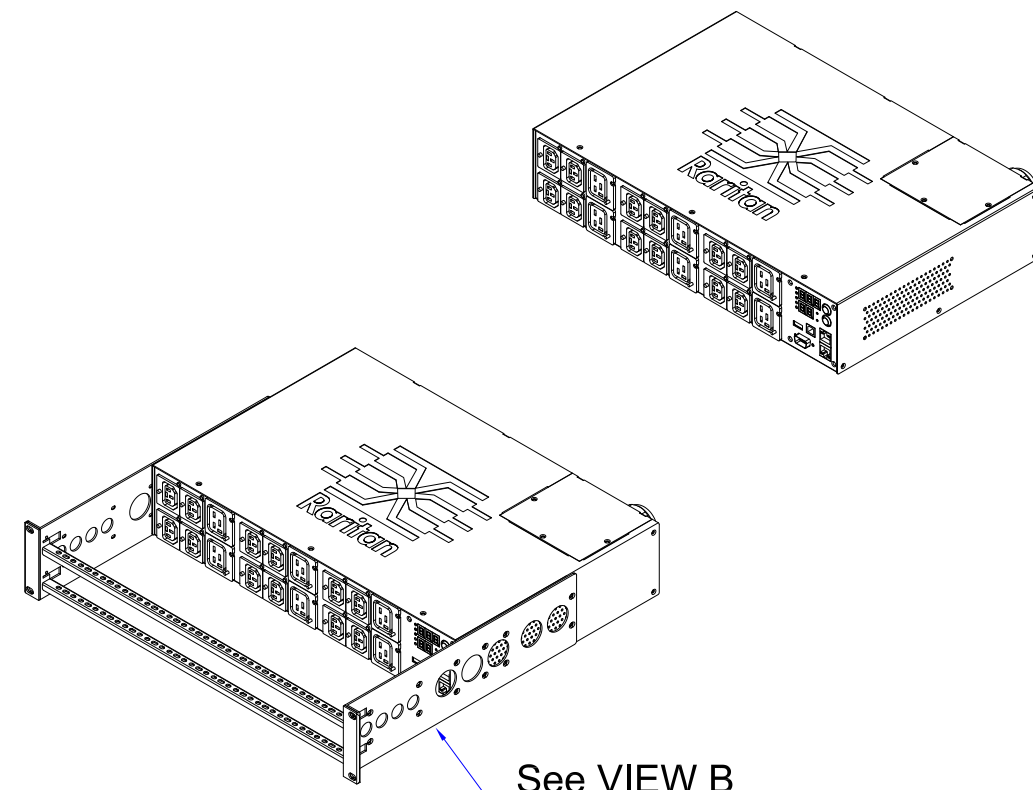

VIEW A

VIEW B

Rear

TOP

Front

See VIEW A

NOTES:  
ALL DIMENSIONS ARE MILLIMETERS(INCHES).

SHEET 1 OF 1

TITLE:  
iPDU Two U,  
Three phase, 24A/190V-208V  
Plug Type:24A Terminal 3P ,  
Outlet Type:(12)Locking C13,(6)Locking C19

DWG NO. **MPX2-4902XR-E2  
& MPX2-5902XR-E2**

REV. **A**

DRAWN : Eva Lin	Apr. 24,2013
ENGINEER: Siang_H	Apr. 24,2013
APPROVED: Tom_H	Apr. 24,2013