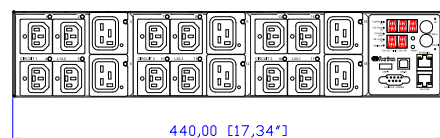

VIEW A

VIEW B

Rear

TOP

Front

See VIEW A

NOTES:  
ALL DIMENSIONS ARE MILLIMETERS(INCHES).

SHEET 1 OF 1

TITLE:  
iPDU Two U,  
Three phase, 24A/190V-208V  
Plug Type:24A Terminal 3P ,  
Outlet Type:(12)Locking C13,(6)Locking C19

DWG NO. **MPX2-4902XR-E2  
& MPX2-5902XR-E2**

REV. **A**

DRAWN : Eva Lin	Apr. 24,2013
ENGINEER: Siang_H	Apr. 24,2013
APPROVED: Tom_H	Apr. 24,2013