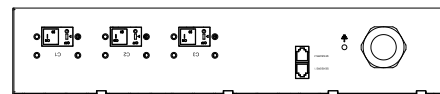

VIEW A

VIEW B

Rear

TOP

Front

See VIEW A

NOTES:  
ALL DIMENSIONS ARE MILLIMETERS(INCHES).

SHEET 1 OF 1

TITLE:  
iPDU Two U,  
Three phase, 24A/190V-208V  
Plug Type:24A Terminal 3P ,  
Outlet Type:(12)Locking C13,(6)Locking C19

DWG NO. **MPX2-4902XR-E2  
& MPX2-5902XR-E2**

REV. **A**

DRAWN : Eva Lin	Apr. 24,2013
ENGINEER: Siang_H	Apr. 24,2013
APPROVED: Tom_H	Apr. 24,2013