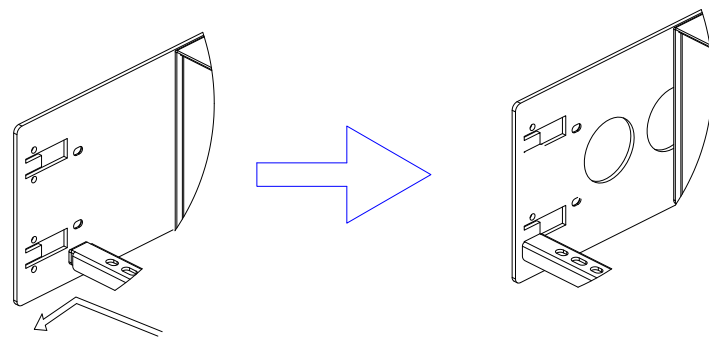

VIEW A

VIEW B

Rear

TOP

Front

See VIEW A

NOTES:  
ALL DIMENSIONS ARE MILLIMETERS(INCHES).

SHEET 1 OF 1

TITLE:  
iPDU Two U,  
Three phase, 24A/190V-208V  
Plug Type:24A Terminal 3P ,  
Outlet Type:(12)Locking C13,(6)Locking C19

DWG NO. **MPX2-4902XR-E2  
& MPX2-5902XR-E2**

REV. **A**

DRAWN : Eva Lin	Apr. 24,2013
ENGINEER: Siang_H	Apr. 24,2013
APPROVED: Tom_H	Apr. 24,2013