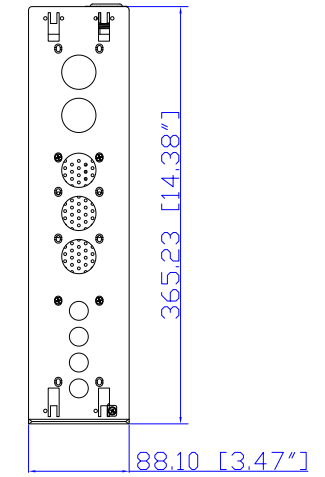

VIEW A

VIEW B

Rear

TOP

Front

See VIEW A

NOTES:  
ALL DIMENSIONS ARE MILLIMETERS(INCHES).

SHEET 1 OF 1

TITLE:  
iPDU Two U,  
Three phase, 24A/190V-208V  
Plug Type:24A Terminal 3P ,  
Outlet Type:(12)Locking C13,(6)Locking C19

DWG NO. **MPX2-4902XR-E2  
& MPX2-5902XR-E2**

REV. **A**

DRAWN : Eva Lin	Apr. 24,2013
ENGINEER: Siang_H	Apr. 24,2013
APPROVED: Tom_H	Apr. 24,2013