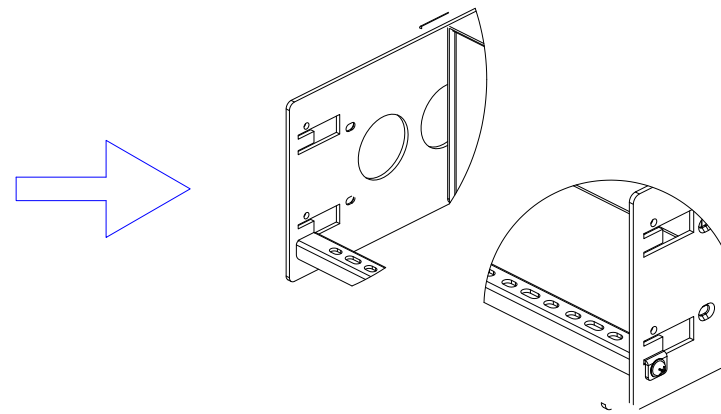

VIEW A

VIEW B

Rear

TOP

Front

See VIEW A

NOTES:  
ALL DIMENSIONS ARE MILLIMETERS(INCHES).

SHEET 1 OF 1

TITLE:  
iPDU Two U,  
Three phase, 24A/190V-208V  
Plug Type:24A Terminal 3P ,  
Outlet Type:(12)Locking C13,(6)Locking C19

DWG NO. **MPX2-4902XR-E2  
& MPX2-5902XR-E2**

REV. **A**

DRAWN : Eva Lin	Apr. 24,2013
ENGINEER: Siang_H	Apr. 24,2013
APPROVED: Tom_H	Apr. 24,2013