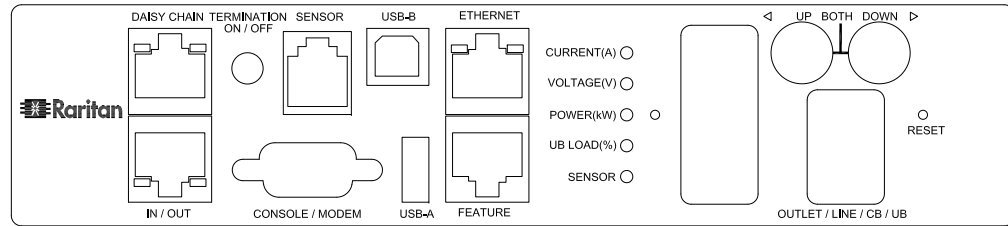

CS8365C

VIEW A

VIEW B

VIEW C

CS8365C

NOTES:
1. ALL DIMENSIONS ARE MILLIMETERS [INCHES].

DRAWN : EVALin Jun. 03, 2010
ENGINEER: Kevin_L Jun. 03, 2010
APPROVED: Kevin_C Jun. 03, 2010

PROJECTION THIRD ANGLE
DO NOT SCALE DRAWING
SHEET 1 OF 1

TITLE: iPDU Zero U,
Three Phase, 40A/208-240V ,
Input: CS8365C ,
Output : (36) IEC320 C13.

DWG NO. **MPX2-5937 & MPX2-4937** REV. **A**