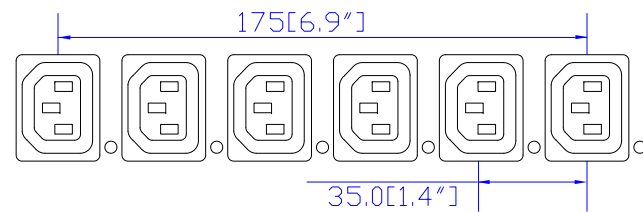

CS8365C

VIEW A

VIEW B

VIEW C

CS8365C

NOTES:
1. ALL DIMENSIONS ARE MILLIMETERS [INCHES].

DRAWN : EVALin Jun. 03, 2010
ENGINEER: Kevin_L Jun. 03, 2010
APPROVED: Kevin_C Jun. 03, 2010

PROJECTION THIRD ANGLE
DO NOT SCALE DRAWING
SHEET 1 OF 1

TITLE: iPDU Zero U,
Three Phase, 40A/208-240V ,
Input: CS8365C ,
Output : (36) IEC320 C13.

DWG NO. **MPX2-5937 & MPX2-4937** REV. **A**