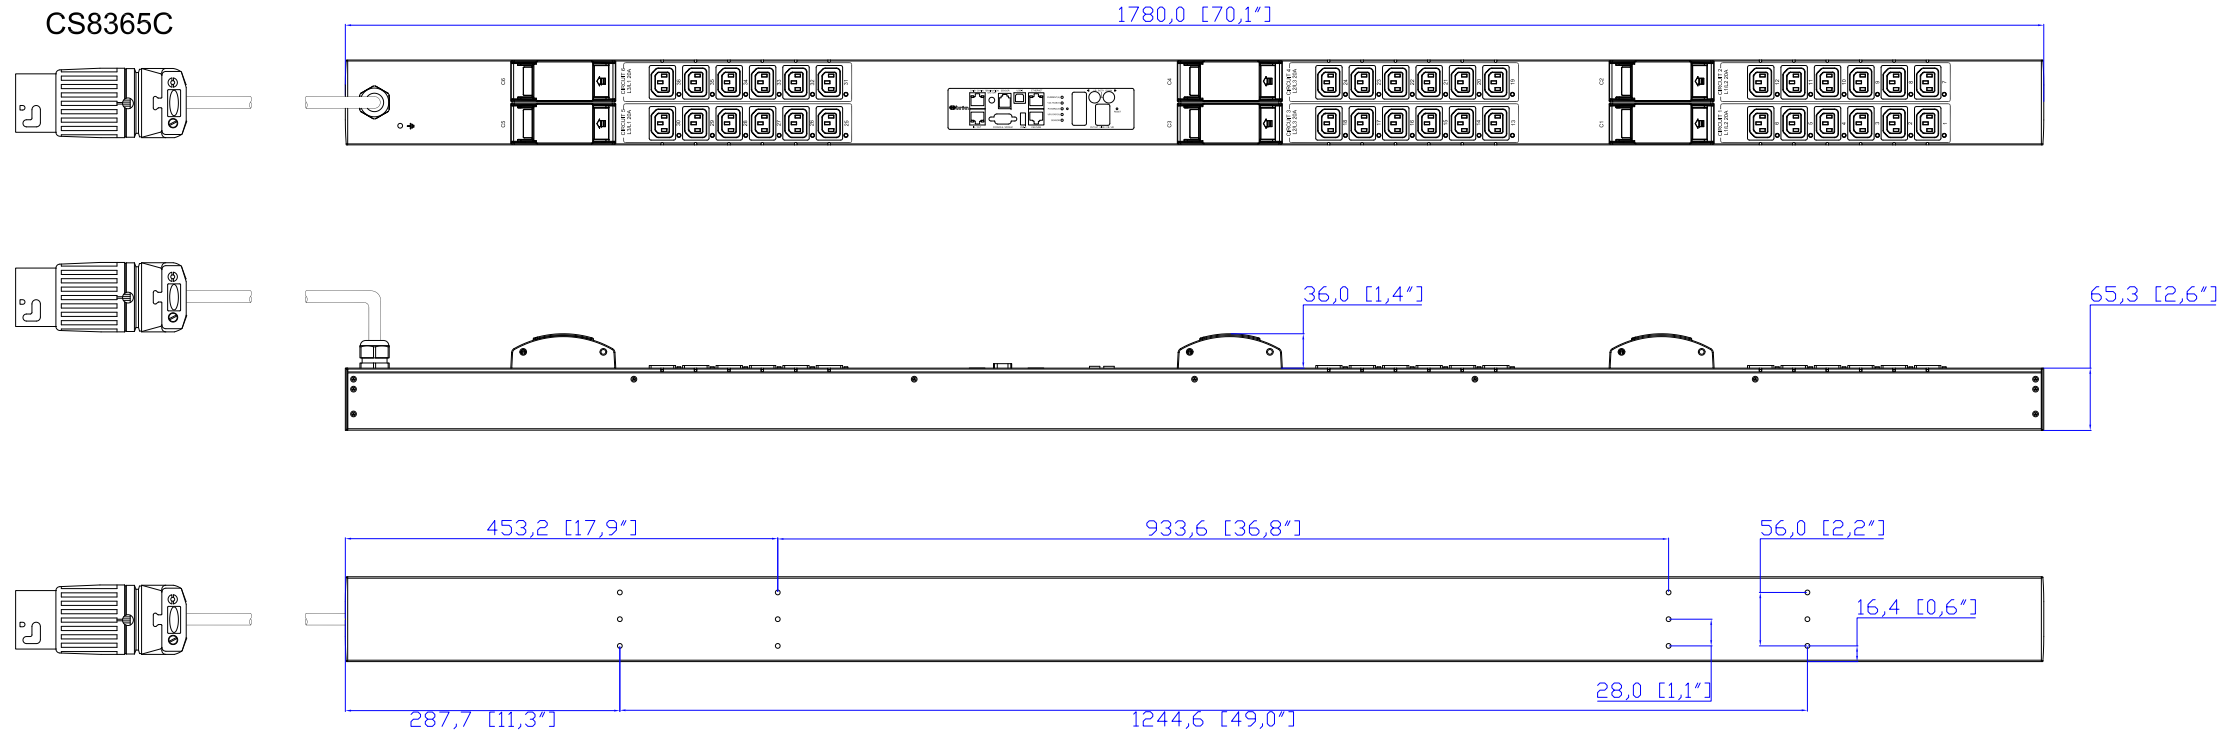

CS8365C

VIEW A

VIEW B

VIEW C

CS8365C

NOTES:
1. ALL DIMENSIONS ARE MILLIMETERS [INCHES].

DRAWN : EVALin Jun. 03, 2010
ENGINEER: Kevin_L Jun. 03, 2010
APPROVED: Kevin_C Jun. 03, 2010

PROJECTION THIRD ANGLE
DO NOT SCALE DRAWING
SHEET 1 OF 1

TITLE: iPDU Zero U,
Three Phase, 40A/208-240V ,
Input: CS8365C ,
Output : (36) IEC320 C13.

DWG NO. **MPX2-5937 & MPX2-4937** REV. **A**