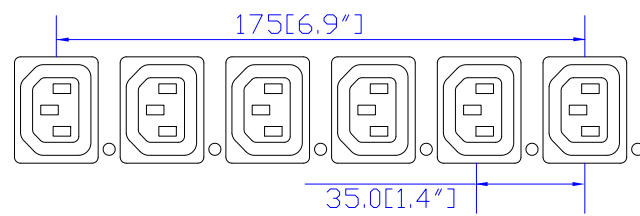

CS8365C

VIEW A

VIEW B

VIEW C

CS8365C

See VIEW A

See VIEW B

See VIEW C

NOTES:  
1. ALL DIMENSIONS ARE MILLIMETERS [INCHES].

<p><b>Raritan</b> www.raritan.com</p>	PROJECTION THIRD ANGLE	DO NOT SCALE DRAWING	TITLE: iPDU Zero U, Three Phase, 40A/208V-240V, Plug Type: CS8365C, Outlet Type: (36) IEC320 C13.
		SHEET 1 OF 1	
DRAWN : EVA LIN      May 21, 2012 ENGINEER: Kevin_L    May 21, 2012 APPROVED: Tom_H      May 21, 2012	THIS DRAWING AND SPECIFICATIONS HEREIN ARE THE PROPERTY OF RARITAN, Inc. AND SHALL NOT BE COPIED, REPRODUCED OR USED, IN WHOLE OR IN PART, AS THE BASIS FOR THE MANUFACTURE OR SALE OF ITEMS WITHOUT WRITTEN PERMISSION FROM RARITAN, Inc. THIS DRAWING IS BASED UPON LATEST AVAILABLE INFORMATION AND IS SUBJECT TO CHANGE WITHOUT NOTICE.		DWG NO. <b>MPX2-5937U &amp; MPX2-4937U</b> REV. <b>B</b>