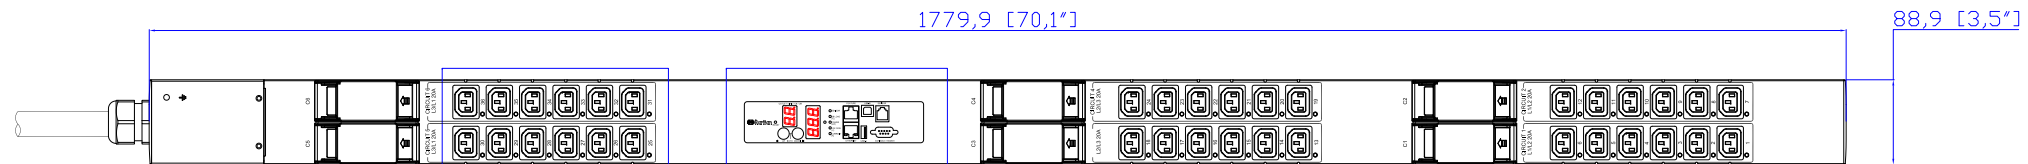

CS8365C

VIEW A

VIEW B

VIEW C

CS8365C

See VIEW A

See VIEW B

See VIEW C

NOTES:  
1. ALL DIMENSIONS ARE MILLIMETERS [INCHES].

<p><b>Raritan</b> www.raritan.com</p>	PROJECTION THIRD ANGLE	DO NOT SCALE DRAWING	TITLE: iPDU Zero U, Three Phase, 40A/208V-240V, Plug Type: CS8365C, Outlet Type: (36) IEC320 C13.
		SHEET 1 OF 1	
DRAWN : EVA LIN      May 21, 2012 ENGINEER: Kevin_L    May 21, 2012 APPROVED: Tom_H      May 21, 2012	THIS DRAWING AND SPECIFICATIONS HEREIN ARE THE PROPERTY OF RARITAN, Inc. AND SHALL NOT BE COPIED, REPRODUCED OR USED, IN WHOLE OR IN PART, AS THE BASIS FOR THE MANUFACTURE OR SALE OF ITEMS WITHOUT WRITTEN PERMISSION FROM RARITAN, Inc. THIS DRAWING IS BASED UPON LATEST AVAILABLE INFORMATION AND IS SUBJECT TO CHANGE WITHOUT NOTICE.		DWG NO. <b>MPX2-5937U &amp; MPX2-4937U</b> REV. <b>B</b>