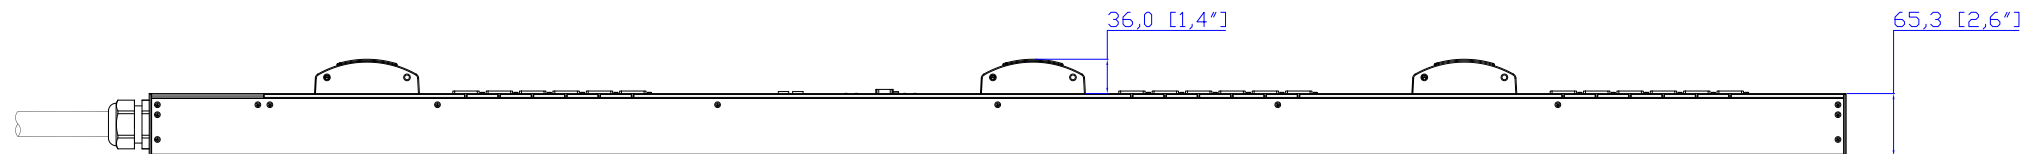

CS8365C

VIEW A

VIEW B

VIEW C

CS8365C

See VIEW A

See VIEW B

See VIEW C

NOTES:  
1. ALL DIMENSIONS ARE MILLIMETERS [INCHES].

<p><b>Raritan</b> www.raritan.com</p>	PROJECTION THIRD ANGLE	DO NOT SCALE DRAWING	TITLE: iPDU Zero U, Three Phase, 40A/208V-240V, Plug Type: CS8365C, Outlet Type: (36) IEC320 C13.
		SHEET 1 OF 1	
DRAWN : EVA LIN      May 21, 2012 ENGINEER: Kevin_L    May 21, 2012 APPROVED: Tom_H      May 21, 2012	THIS DRAWING AND SPECIFICATIONS HEREIN ARE THE PROPERTY OF RARITAN, Inc. AND SHALL NOT BE COPIED, REPRODUCED OR USED, IN WHOLE OR IN PART, AS THE BASIS FOR THE MANUFACTURE OR SALE OF ITEMS WITHOUT WRITTEN PERMISSION FROM RARITAN, Inc. THIS DRAWING IS BASED UPON LATEST AVAILABLE INFORMATION AND IS SUBJECT TO CHANGE WITHOUT NOTICE.		DWG NO. <b>MPX2-5937U &amp; MPX2-4937U</b> REV. <b>B</b>