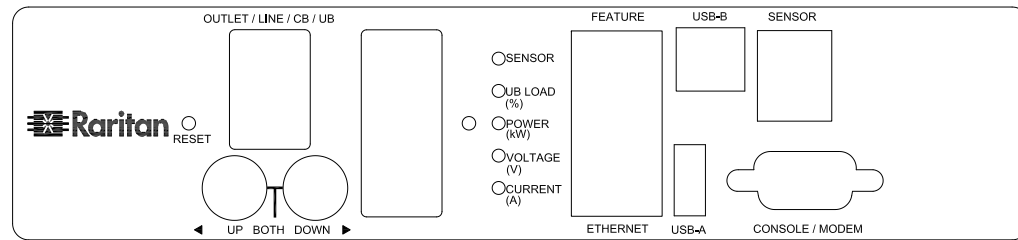

CS8365C

VIEW A

VIEW B

VIEW C

CS8365C

See VIEW A

See VIEW B

See VIEW C

NOTES:  
1. ALL DIMENSIONS ARE MILLIMETERS [INCHES].

<p><b>Raritan</b> www.raritan.com</p>	PROJECTION THIRD ANGLE	DO NOT SCALE DRAWING	TITLE: iPDU Zero U, Three Phase, 40A/208V-240V, Plug Type: CS8365C, Outlet Type: (36) IEC320 C13.
		SHEET 1 OF 1	
DRAWN : EVA LIN      May 21, 2012 ENGINEER: Kevin_L    May 21, 2012 APPROVED: Tom_H      May 21, 2012	THIS DRAWING AND SPECIFICATIONS HEREIN ARE THE PROPERTY OF RARITAN, Inc. AND SHALL NOT BE COPIED, REPRODUCED OR USED, IN WHOLE OR IN PART, AS THE BASIS FOR THE MANUFACTURE OR SALE OF ITEMS WITHOUT WRITTEN PERMISSION FROM RARITAN, Inc. THIS DRAWING IS BASED UPON LATEST AVAILABLE INFORMATION AND IS SUBJECT TO CHANGE WITHOUT NOTICE.		DWG NO. <b>MPX2-5937U &amp; MPX2-4937U</b> REV. <b>B</b>