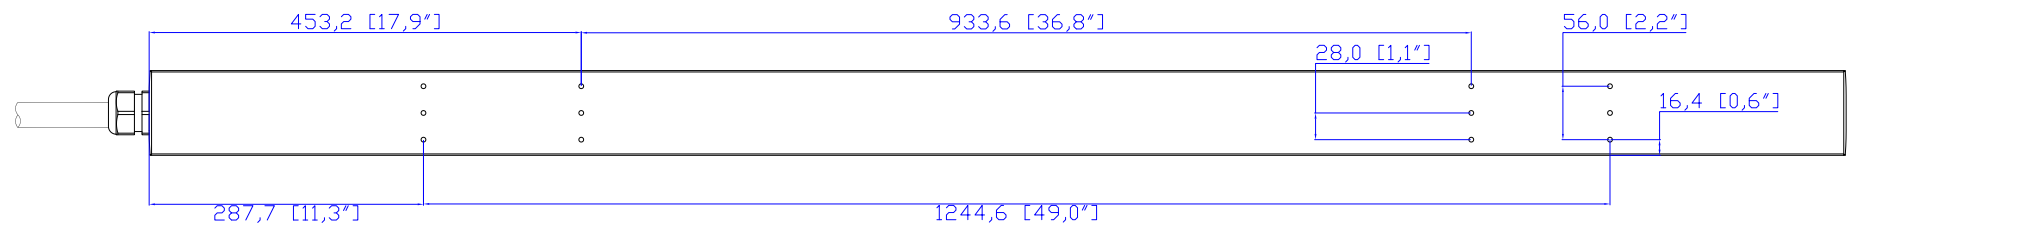

CS8365C

VIEW A

VIEW B

VIEW C

CS8365C

See VIEW A

See VIEW B

See VIEW C

NOTES:  
1. ALL DIMENSIONS ARE MILLIMETERS [INCHES].

<p><b>Raritan</b> www.raritan.com</p>	PROJECTION THIRD ANGLE	DO NOT SCALE DRAWING	TITLE: iPDU Zero U, Three Phase, 40A/208V-240V, Plug Type: CS8365C, Outlet Type: (36) IEC320 C13.
		SHEET 1 OF 1	
DRAWN : EVA LIN      May 21, 2012 ENGINEER: Kevin_L    May 21, 2012 APPROVED: Tom_H      May 21, 2012	THIS DRAWING AND SPECIFICATIONS HEREIN ARE THE PROPERTY OF RARITAN, Inc. AND SHALL NOT BE COPIED, REPRODUCED OR USED, IN WHOLE OR IN PART, AS THE BASIS FOR THE MANUFACTURE OR SALE OF ITEMS WITHOUT WRITTEN PERMISSION FROM RARITAN, Inc. THIS DRAWING IS BASED UPON LATEST AVAILABLE INFORMATION AND IS SUBJECT TO CHANGE WITHOUT NOTICE.		DWG NO. <b>MPX2-5937U &amp; MPX2-4937U</b> REV. <b>B</b>