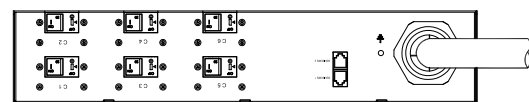

Rear

CS8365C

See VIEW A

TOP

See VIEW B

Front

NOTES:
ALL DIMENSIONS ARE IN MILLIMETERS (INCHES).

See VIEW C

TITLE: iPDU TwoU,
Three phase, 40A/208V-240V
Plug Type: CS8365C
Outlet Type :(6) NEMA L6-30R

DRAWN : EVA LIN Apr. 25,2012
ENGINEER: Sam_L Apr. 25,2012
APPROVED: Tom_H Apr. 25,2012

DWG NO. **MPX2-5940R & MPX2-4940R** REV. **0B**