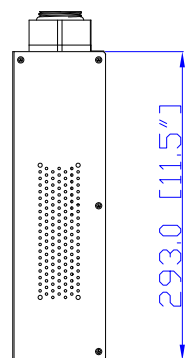

Rear

CS8365C

See VIEW A

TOP

See VIEW B

Front

NOTES:
ALL DIMENSIONS ARE IN MILLIMETERS (INCHES).

See VIEW C

TITLE: iPDU TwoU,
Three phase, 40A/208V-240V
Plug Type: CS8365C
Outlet Type :(6) NEMA L6-30R

DRAWN : EVA LIN Apr. 25,2012
ENGINEER: Sam_L Apr. 25,2012
APPROVED: Tom_H Apr. 25,2012

DWG NO. **MPX2-5940R & MPX2-4940R** REV. **0B**