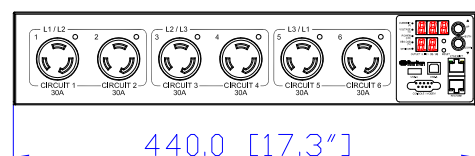

Rear

CS8365C

See VIEW A

TOP

See VIEW B

Front

NOTES:
ALL DIMENSIONS ARE IN MILLIMETERS (INCHES).

See VIEW C

TITLE: iPDU TwoU,
Three phase, 40A/208V-240V
Plug Type: CS8365C
Outlet Type :(6) NEMA L6-30R

DRAWN : EVA LIN Apr. 25,2012
ENGINEER: Sam_L Apr. 25,2012
APPROVED: Tom_H Apr. 25,2012

DWG NO. **MPX2-5940R & MPX2-4940R** REV. **0B**