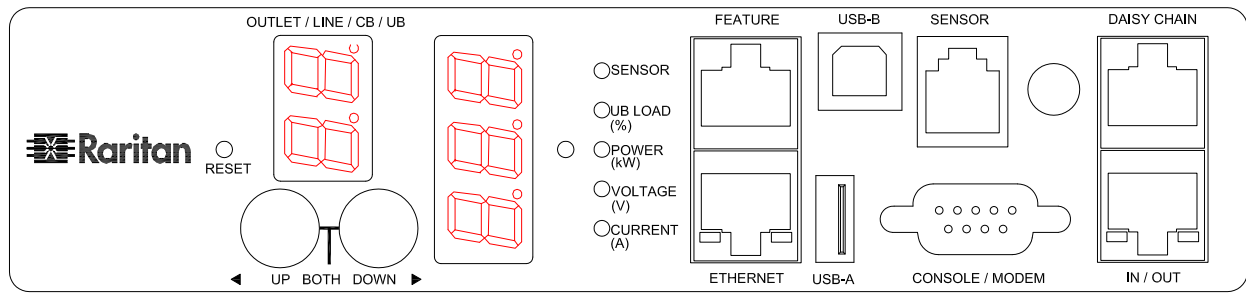

VIEW A

VIEW B

NOTES:
1. ALL DIMENSIONS ARE MILLIMETERS [INCHES].

DRAWN : EVALin Oct. 01,2010
ENGINEER: Kevin_L Oct. 01,2010
APPROVED: Kevin_C Oct. 01,2010

DO NOT SCALE DRAWING
SHEET 1 OF 1

THIS DRAWING AND SPECIFICATIONS HEREIN ARE THE PROPERTY OF RARITAN, Inc. AND SHALL NOT BE COPIED, REPRODUCED OR USED, IN WHOLE OR IN PART, AS THE BASIS FOR THE MANUFACTURE OR SALE OF ITEMS WITHOUT WRITTEN PERMISSION FROM RARITAN, Inc. THIS DRAWING IS BASED UPON LATEST AVAILABLE INFORMATION AND IS SUBJECT TO CHANGE WITHOUT NOTICE.

TITLE: iPDU Zero U,
Three Phase, 48A/208-240V,
Input: N/A,
Output (3) IEC320 Locking C13
(15) IEC320 Locking C19

DWG NO. **MPX2-4951YV-E2** REV. **A**