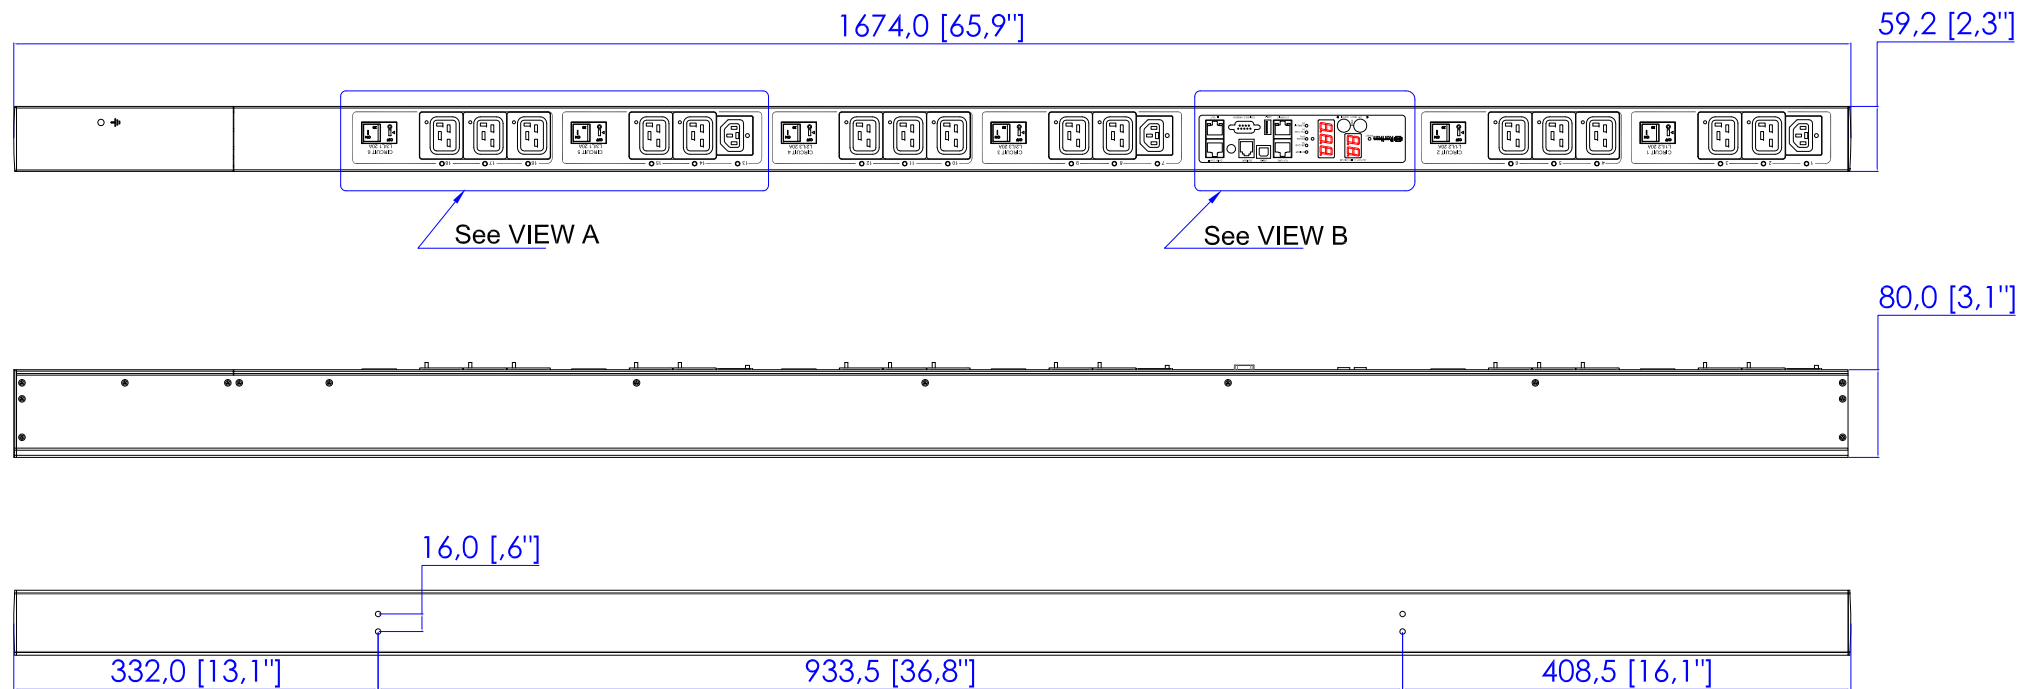

VIEW A

VIEW B

NOTES:
1. ALL DIMENSIONS ARE MILLIMETERS [INCHES].

DRAWN : EVALin Oct. 01,2010
ENGINEER: Kevin_L Oct. 01,2010
APPROVED: Kevin_C Oct. 01,2010

DO NOT SCALE DRAWING
SHEET 1 OF 1

THIS DRAWING AND SPECIFICATIONS HEREIN ARE THE PROPERTY OF RARITAN, Inc. AND SHALL NOT BE COPIED, REPRODUCED OR USED, IN WHOLE OR IN PART, AS THE BASIS FOR THE MANUFACTURE OR SALE OF ITEMS WITHOUT WRITTEN PERMISSION FROM RARITAN, Inc. THIS DRAWING IS BASED UPON LATEST AVAILABLE INFORMATION AND IS SUBJECT TO CHANGE WITHOUT NOTICE.

TITLE: iPDU Zero U,
Three Phase, 48A/208-240V,
Input: N/A,
Output (3) IEC320 Locking C13
(15) IEC320 Locking C19

DWG NO. **MPX2-4951YV-E2** REV. **A**