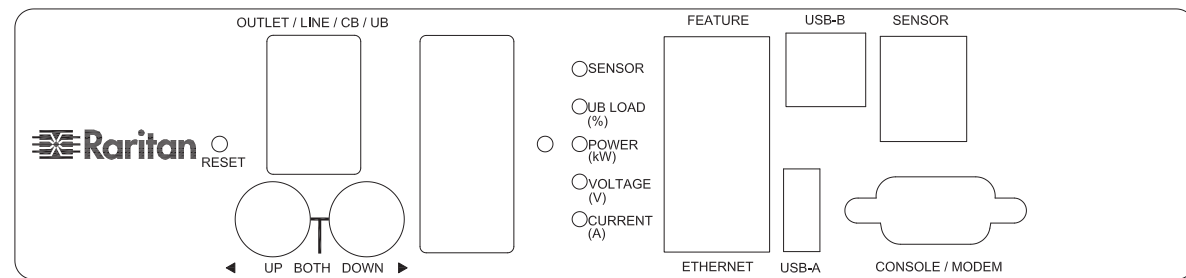

VIEW A

1. KST RNBS 22-6 or equivalent terminals for 4 AWG wire
2. Inside diameter 6.4mm & Outside diameter 12.2mm terminal ring for M6 screw

VIEW C

VIEW B

Knockout size (opening): 1.375" for Ø1" flexible steel conduit cable and fitting

TITLE:
iPDU Zero U
Three Phase, 48A/ 208-240V
Plug Type: 48A Terminal 3P
Outlet Type: Locking C19 (15), Locking C13 (3)

DRAWN : Tom Hsueh Nov. 26. 2013
ENGINEER: Kenny Chen Nov. 26. 2013
APPROVED: Tom Hsueh Nov. 26. 2013