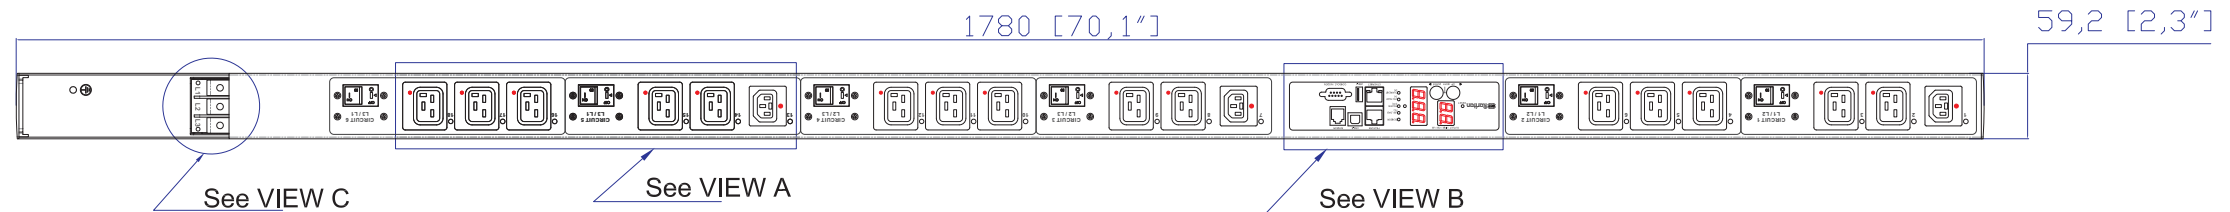

VIEW A

1. KST RNBS 22-6 or equivalent terminals for 4 AWG wire
2. Inside diameter 6.4mm & Outside diameter 12.2mm terminal ring for M6 screw

VIEW C

VIEW B

Knockout size (opening): 1.375" for Ø1" flexible steel conduit cable and fitting

NOTES:
1. ALL DIMENSIONS ARE MILLIMETERS [INCHES].

PROJECTION THIRD ANGLE
DO NOT SCALE DRAWING
SHEET 1 OF 1

THIS DRAWING AND SPECIFICATIONS HEREIN ARE THE PROPERTY OF RARITAN, INC. AND SHALL NOT BE COPIED, REPRODUCED OR USED, IN WHOLE OR IN PART, AS THE BASIS FOR THE MANUFACTURE OR SALE OF ITEMS WITHOUT WRITTEN PERMISSION FROM RARITAN, INC. THIS DRAWING IS BASED UPON LATEST AVAILABLE INFORMATION AND IS SUBJECT TO CHANGE WITHOUT NOTICE.

TITLE:
iPDU Zero U
Three Phase, 48A/ 208-240V
Plug Type: 48A Terminal 3P
Outlet Type: Locking C19 (15), Locking C13 (3)

DRAWN : Tom Hsueh Nov. 26. 2013
ENGINEER: Kenny Chen Nov. 26. 2013
APPROVED: Tom Hsueh Nov. 26. 2013