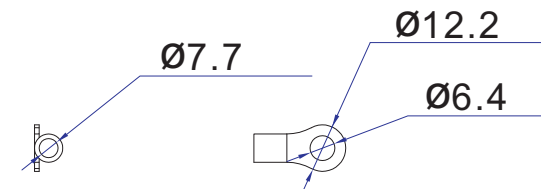

VIEW A

1. KST RNBS 22-6 or equivalent terminals for 4 AWG wire
2. Inside diameter 6.4mm & Outside diameter 12.2mm terminal ring for M6 screw

VIEW C

VIEW B

Knockout size (opening): 1.375" for Ø1" flexible steel conduit cable and fitting