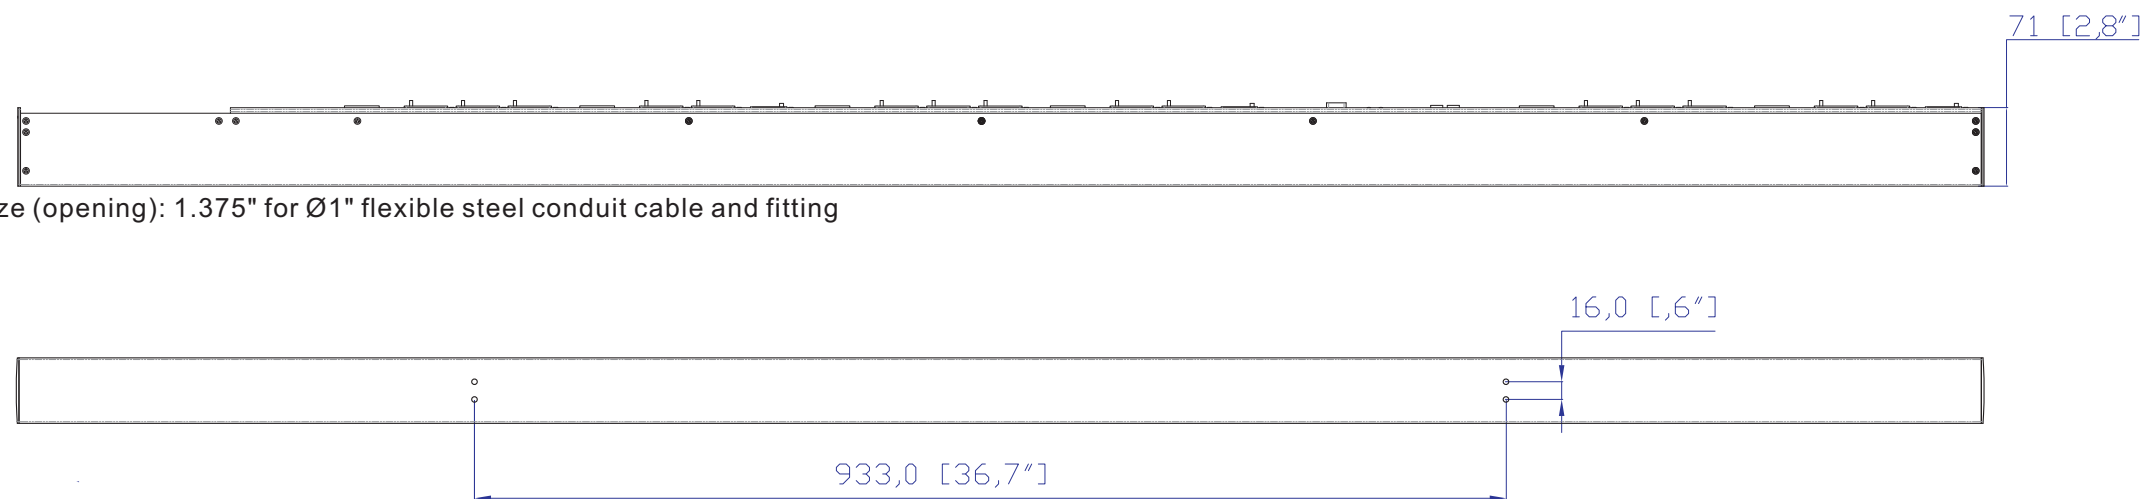

VIEW A

1. KST RNBS 22-6 or equivalent terminals for 4 AWG wire
2. Inside diameter 6.4mm & Outside diameter 12.2mm terminal ring for M6 screw

VIEW C

VIEW B

Knockout size (opening): 1.375" for Ø1" flexible steel conduit cable and fitting

NOTES:
1. ALL DIMENSIONS ARE MILLIMETERS [INCHES].

PROJECTION THIRD ANGLE
DO NOT SCALE DRAWING
SHEET 1 OF 1

THIS DRAWING AND SPECIFICATIONS HEREIN ARE THE PROPERTY OF RARITAN, INC. AND SHALL NOT BE COPIED, REPRODUCED OR USED, IN WHOLE OR IN PART, AS THE BASIS FOR THE MANUFACTURE OR SALE OF ITEMS WITHOUT WRITTEN PERMISSION FROM RARITAN, INC. THIS DRAWING IS BASED UPON LATEST AVAILABLE INFORMATION AND IS SUBJECT TO CHANGE WITHOUT NOTICE.

TITLE:
iPDU Zero U
Three Phase, 48A/ 208-240V
Plug Type: 48A Terminal 3P
Outlet Type: Locking C19 (15), Locking C13 (3)

DRAWN : Tom Hsueh Nov. 26. 2013
ENGINEER: Kenny Chen Nov. 26. 2013
APPROVED: Tom Hsueh Nov. 26. 2013