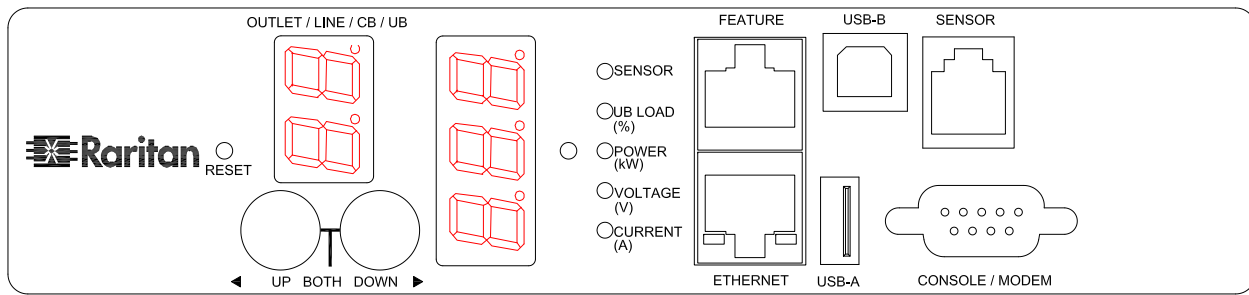

CS8365C
VIEW A

VIEW B