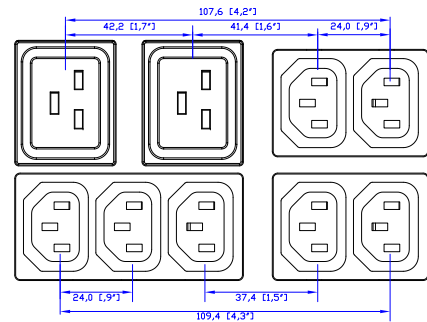

CS8365C
VIEW A

VIEW B

VIEW C

1.ALL DIMENSIONS ARE MILLMETERS[INCHES].

DRAWN : EVA_Lin JAN 06,2011
ENGINEER: Kenny_C JAN 06,2011
APPROVED: Kevin_C JAN 06,2011

DO NOT SCALE DRAWING

SHEET 1 OF 1

THIS DRAWING AND SPECIFICATIONS HEREIN ARE THE PROPERTY OF RARITAN, Inc. AND SHALL NOT BE COPIED, REPRODUCED OR USED, IN WHOLE OR IN PART, AS THE BASIS FOR THE MANUFACTURE OR SALE OF ITEMS WITHOUT WRITTEN PERMISSION FROM RARITAN, Inc. THIS DRAWING IS BASED UPON LATEST AVAILABLE INFORMATION AND IS SUBJECT TO CHANGE WITHOUT NOTICE.

TITLE:
iPDU Zero U,
Three Phase, 40A/208-240V,
Input: Hubbell CS8365C ,
Output (42) IEC320 C13 (12)IEC320 C19

DWG NO. **MPX2-4953V-V2** REV. **A**