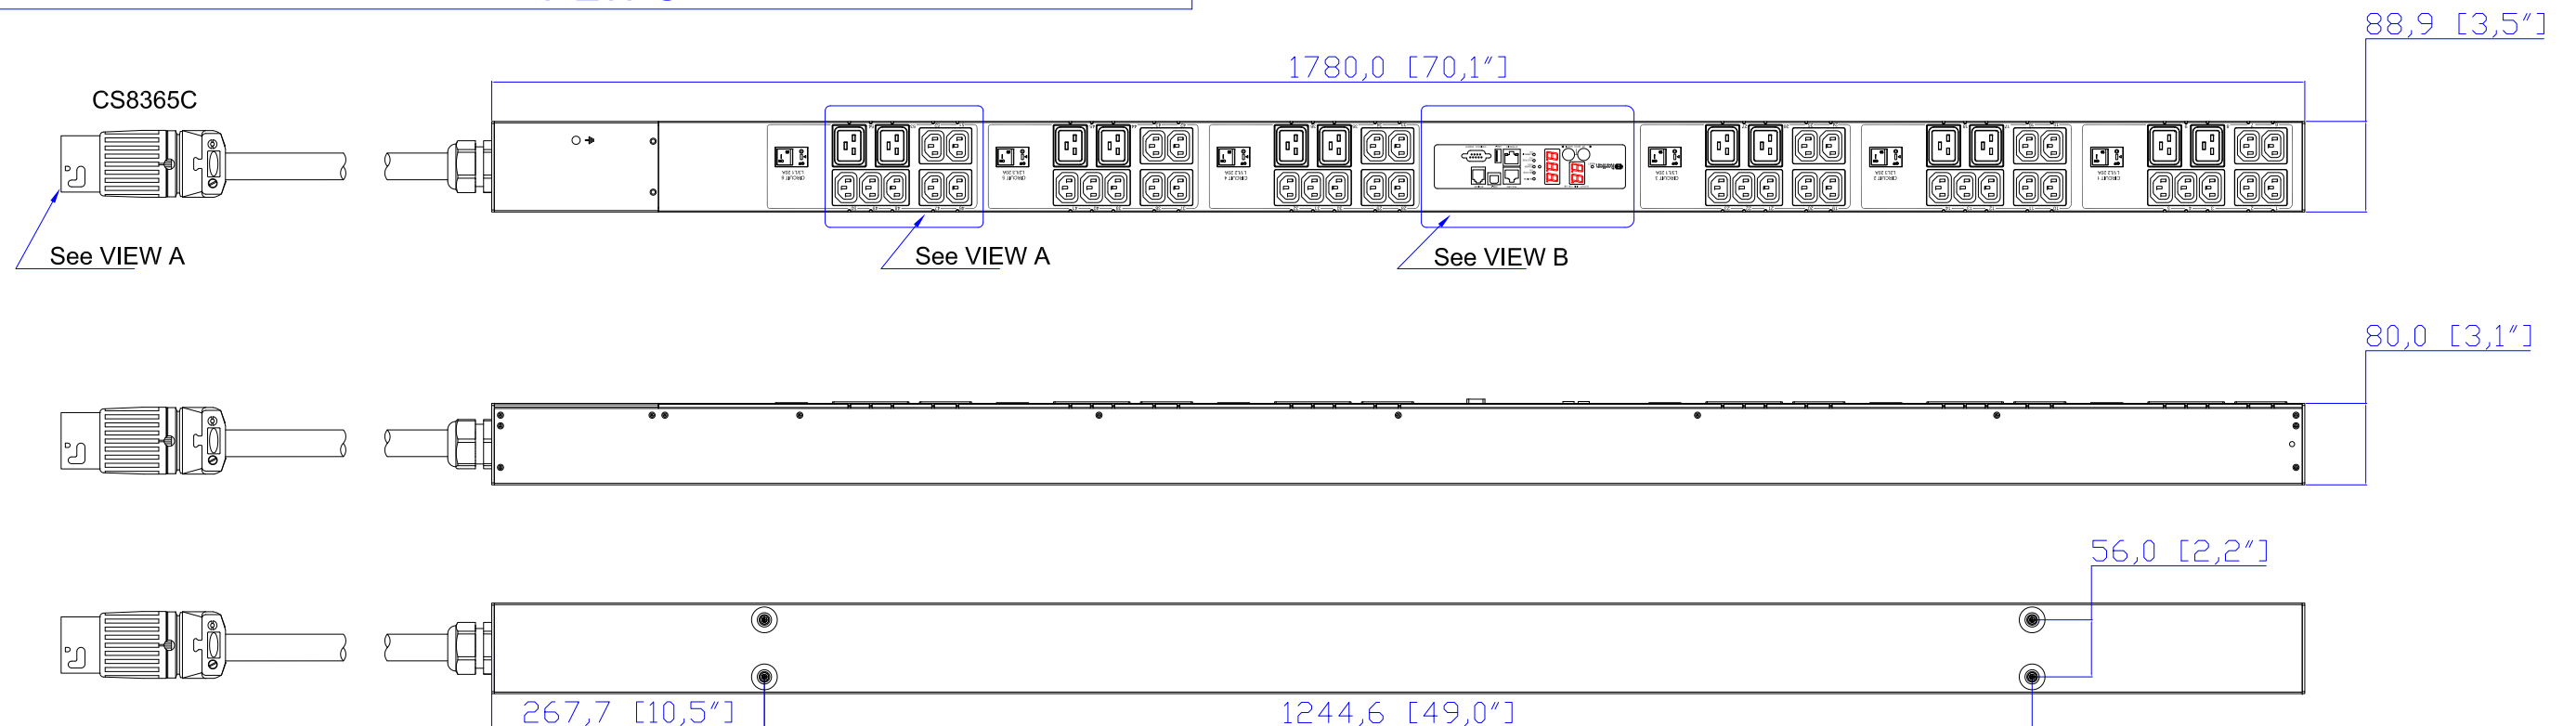

CS8365C
VIEW A

VIEW B

VIEW C

1.ALL DIMENSIONS ARE MILLMETERS[INCHES].

DRAWN : EVA_Lin JAN 06,2011
ENGINEER: Kenny_C JAN 06,2011
APPROVED: Kevin_C JAN 06,2011

DO NOT SCALE DRAWING

SHEET 1 OF 1

THIS DRAWING AND SPECIFICATIONS HEREIN ARE THE PROPERTY OF RARITAN, Inc. AND SHALL NOT BE COPIED, REPRODUCED OR USED, IN WHOLE OR IN PART, AS THE BASIS FOR THE MANUFACTURE OR SALE OF ITEMS WITHOUT WRITTEN PERMISSION FROM RARITAN, Inc. THIS DRAWING IS BASED UPON LATEST AVAILABLE INFORMATION AND IS SUBJECT TO CHANGE WITHOUT NOTICE.

TITLE:
iPDU Zero U,
Three Phase, 40A/208-240V,
Input: Hubbell CS8365C ,
Output (42) IEC320 C13 (12)IEC320 C19

DWG NO. **MPX2-4953V-V2** REV. **A**