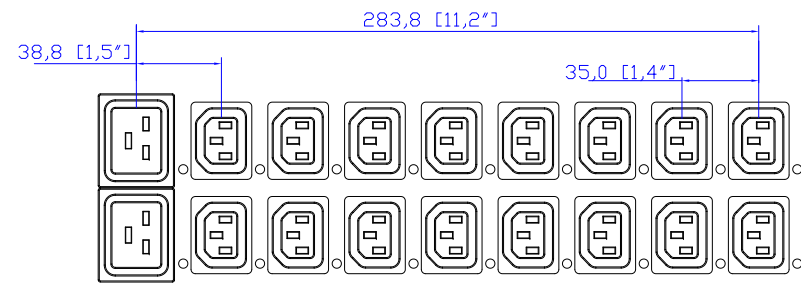

VIEW A

VIEW B

VIEW C

NOTES:
1.ALL DIMENSIONS ARE MILLIMETERS[INCHES].

DRAWN : EVA LIN Sep. 02,2011
ENGINEER: Kevin_L Sep. 02,2011
APPROVED: Tom_H Sep. 02,2011

DO NOT SCALE DRAWING
SHEET 1 OF 1

THIS DRAWING AND SPECIFICATIONS HEREIN ARE THE PROPERTY OF RARITAN, INC. AND SHALL NOT BE COPIED, REPRODUCED OR USED, IN WHOLE OR IN PART, AS THE BASIS FOR THE MANUFACTURE OR SALE OF ITEMS WITHOUT WRITTEN PERMISSION FROM RARITAN, INC. THIS DRAWING IS BASED UPON LATEST AVAILABLE INFORMATION AND IS SUBJECT TO CHANGE WITHOUT NOTICE.

TITLE:
iPDU Zero U,
Three Phase, 69A/208-240V,
Input: 69A Terminal 3Φ Delta
Output: (4)IEC320 C13 & (6)IEC320 C19.

DWG NO. **MPX2-4962XU** REV. **A**