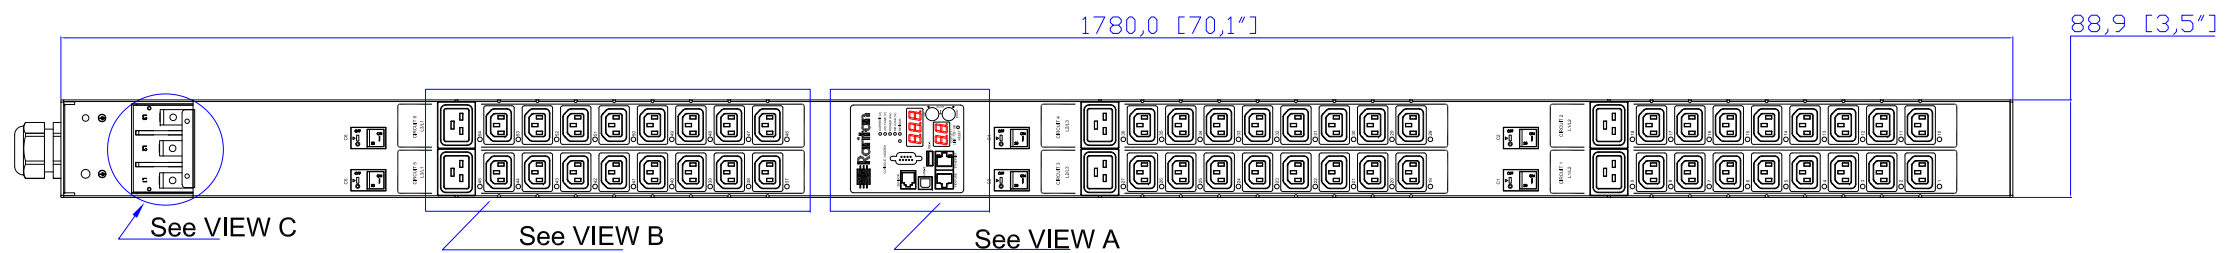

VIEW A

VIEW B

VIEW C

NOTES:
1.ALL DIMENSIONS ARE MILLIMETERS[INCHES].

DRAWN : EVA LIN Sep. 02,2011
ENGINEER: Kevin_L Sep. 02,2011
APPROVED: Tom_H Sep. 02,2011

DO NOT SCALE DRAWING
SHEET 1 OF 1

THIS DRAWING AND SPECIFICATIONS HEREIN ARE THE PROPERTY OF RARITAN, INC. AND SHALL NOT BE COPIED, REPRODUCED OR USED, IN WHOLE OR IN PART, AS THE BASIS FOR THE MANUFACTURE OR SALE OF ITEMS WITHOUT WRITTEN PERMISSION FROM RARITAN, INC. THIS DRAWING IS BASED UPON LATEST AVAILABLE INFORMATION AND IS SUBJECT TO CHANGE WITHOUT NOTICE.

TITLE:
iPDU Zero U,
Three Phase, 69A/208-240V,
Input: 69A Terminal 3Φ Delta
Output: (4)IEC320 C13 & (6)IEC320 C19.

DWG NO. **MPX2-4962XU** REV. **A**