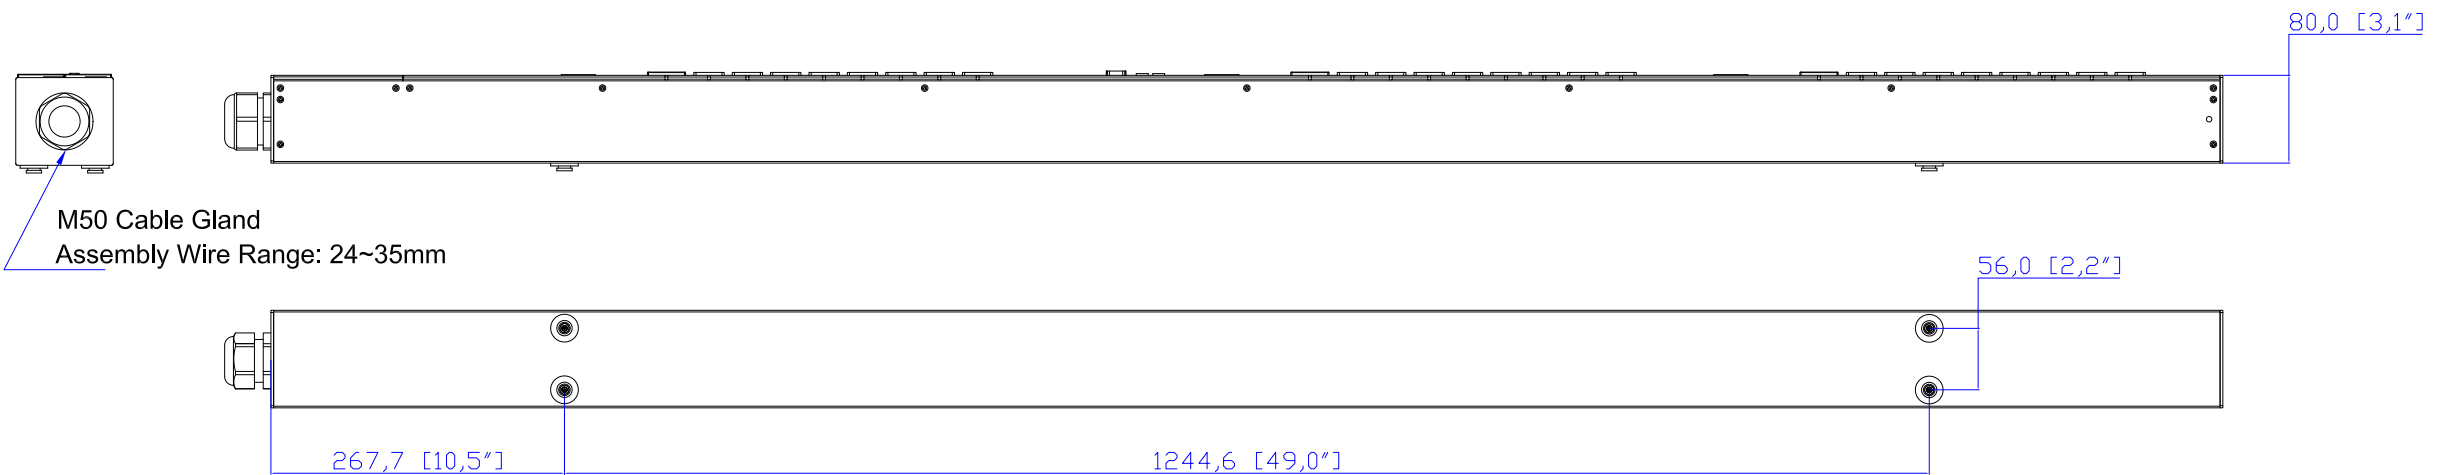

VIEW A

VIEW B

VIEW C

NOTES:
1.ALL DIMENSIONS ARE MILLIMETERS[INCHES].

DRAWN : EVA LIN Sep. 02,2011
ENGINEER: Kevin_L Sep. 02,2011
APPROVED: Tom_H Sep. 02,2011

DO NOT SCALE DRAWING
SHEET 1 OF 1

THIS DRAWING AND SPECIFICATIONS HEREIN ARE THE PROPERTY OF RARITAN, INC. AND SHALL NOT BE COPIED, REPRODUCED OR USED, IN WHOLE OR IN PART, AS THE BASIS FOR THE MANUFACTURE OR SALE OF ITEMS WITHOUT WRITTEN PERMISSION FROM RARITAN, INC. THIS DRAWING IS BASED UPON LATEST AVAILABLE INFORMATION AND IS SUBJECT TO CHANGE WITHOUT NOTICE.

TITLE:
iPDU Zero U,
Three Phase, 69A/208-240V,
Input: 69A Terminal 3Φ Delta
Output: (4)IEC320 C13 & (6)IEC320 C19.

DWG NO. **MPX2-4962XU** REV. **A**