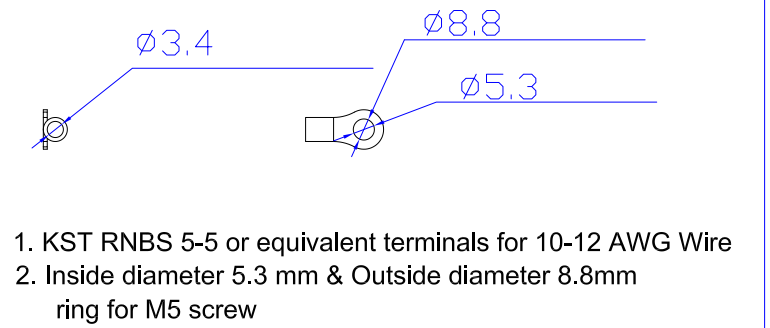

VIEW A

VIEW B

VIEW C

NOTES:
1.ALL DIMENSIONS ARE MILLIMETERS[INCHES].

DRAWN : EVA LIN Oct. 31,2011
ENGINEER: Kenny_C Oct. 31,2011
APPROVED: Tom_H Oct. 31,2011

DO NOT SCALE DRAWING
SHEET 1 OF 1

THIS DRAWING AND SPECIFICATIONS HEREIN ARE THE PROPERTY OF RARITAN, INC. AND SHALL NOT BE COPIED, REPRODUCED OR USED, IN WHOLE OR IN PART, AS THE BASIS FOR THE MANUFACTURE OR SALE OF ITEMS WITHOUT WRITTEN PERMISSION FROM RARITAN, INC. THIS DRAWING IS BASED UPON LATEST AVAILABLE INFORMATION AND IS SUBJECT TO CHANGE WITHOUT NOTICE..

TITLE: iPDU Zero U,
Three Phase, 24A/208V-240V ,
Plug Type:24A Terminal 3P
Outlet Type:(48)Locking IEC320 C13,
(6)Locking IEC320 C19

DWG NO. **MPX2-4964XV-E2** REV. **A**