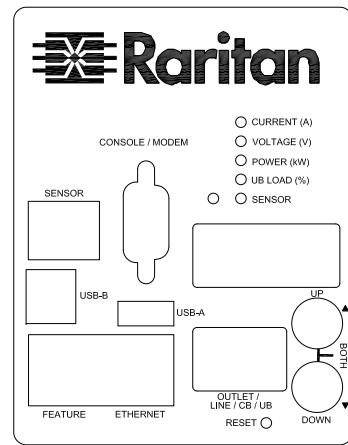

VIEW A

VIEW B

NOTES:
1.ALL DIMENSIONS ARE MILLIMETERS[INCHES].

DRAWN : EVA LIN Oct. 31,2011
ENGINEER: Kenny_C Oct. 31,2011
APPROVED: Tom_H Oct. 31,2011

DO NOT SCALE DRAWING
SHEET 1 OF 1

THIS DRAWING AND SPECIFICATIONS HEREIN ARE THE PROPERTY OF RARITAN, INC. AND SHALL NOT BE COPIED, REPRODUCED OR USED, IN WHOLE OR IN PART, AS THE BASIS FOR THE MANUFACTURE OR SALE OF ITEMS WITHOUT WRITTEN PERMISSION FROM RARITAN, INC. THIS DRAWING IS BASED UPON LATEST AVAILABLE INFORMATION AND IS SUBJECT TO CHANGE WITHOUT NOTICE..

TITLE: iPDU Zero U,
Three Phase, 24A/208V-240V ,
Plug Type:24A Terminal 3P
Outlet Type:(48)Locking IEC320 C13,
(6)Locking IEC320 C19

DWG NO. **MPX2-4964XV-E2** REV. **A**