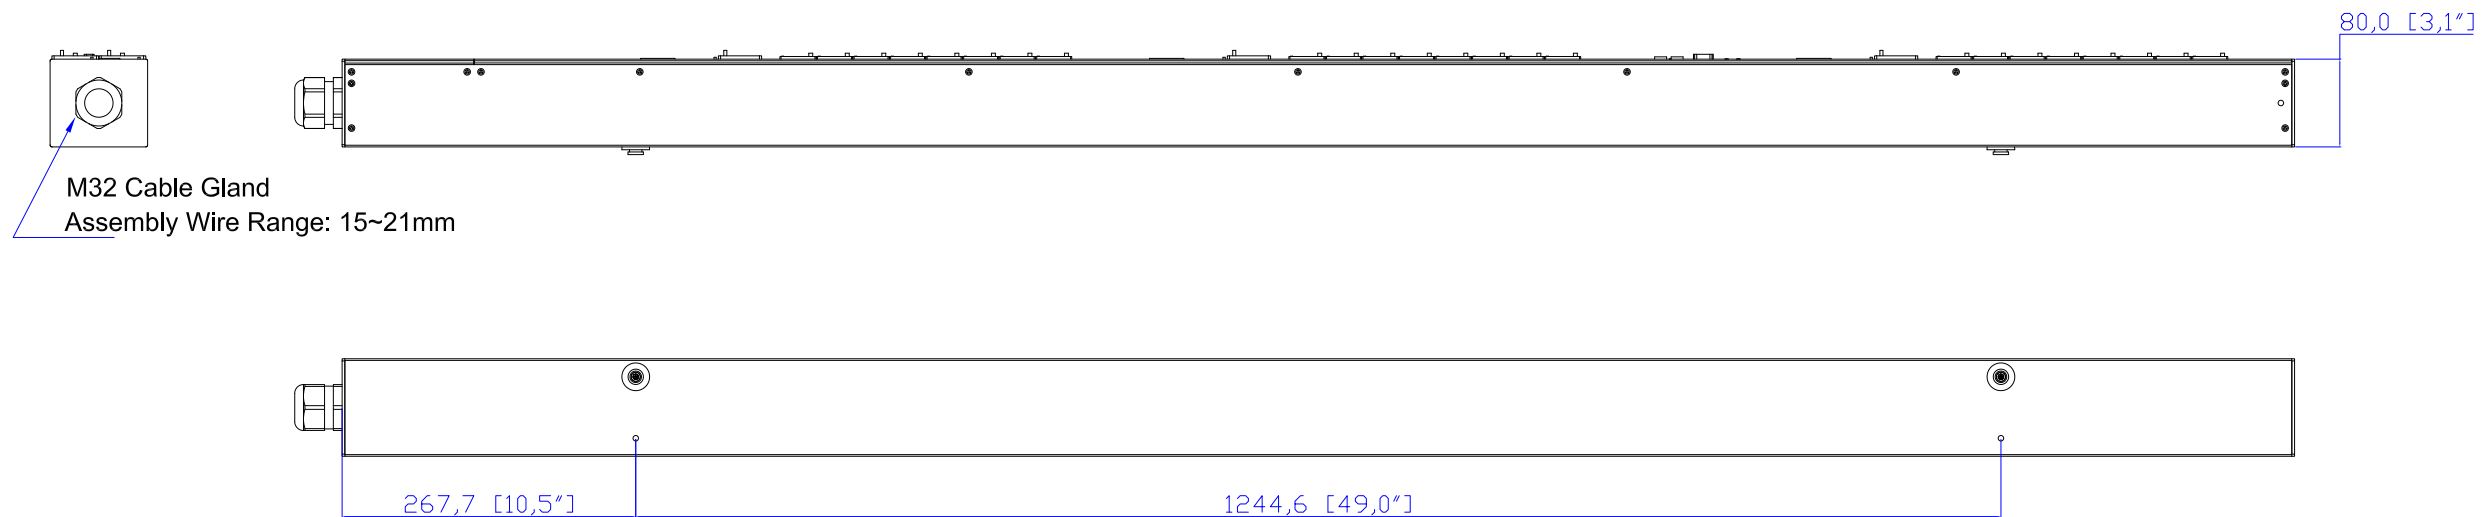

VIEW A

VIEW B

VIEW C

NOTES:
1.ALL DIMENSIONS ARE MILLIMETERS[INCHES].

DRAWN : EVA LIN Oct. 31,2011
ENGINEER: Kenny_C Oct. 31,2011
APPROVED: Tom_H Oct. 31,2011

DO NOT SCALE DRAWING
SHEET 1 OF 1

THIS DRAWING AND SPECIFICATIONS HEREIN ARE THE PROPERTY OF RARITAN, INC. AND SHALL NOT BE COPIED, REPRODUCED OR USED, IN WHOLE OR IN PART, AS THE BASIS FOR THE MANUFACTURE OR SALE OF ITEMS WITHOUT WRITTEN PERMISSION FROM RARITAN, INC. THIS DRAWING IS BASED UPON LATEST AVAILABLE INFORMATION AND IS SUBJECT TO CHANGE WITHOUT NOTICE..

TITLE: iPDU Zero U,
Three Phase, 24A/208V-240V ,
Plug Type:24A Terminal 3P
Outlet Type:(48)Locking IEC320 C13,
(6)Locking IEC320 C19

DWG NO. **MPX2-4964XV-E2** REV. **A**