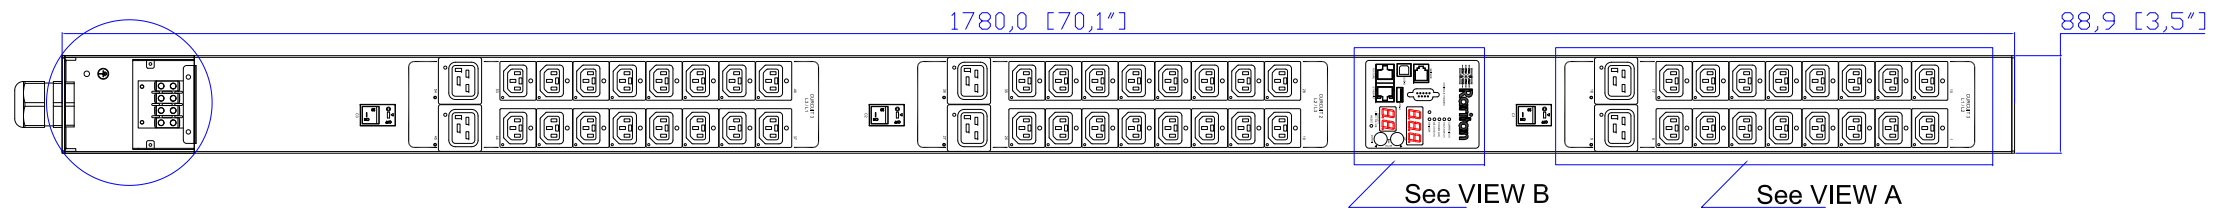

VIEW A

VIEW B

VIEW C

NOTES:
1.ALL DIMENSIONS ARE MILLIMETERS[INCHES].

DRAWN : EVA LIN Oct. 31,2011
ENGINEER: Kenny_C Oct. 31,2011
APPROVED: Tom_H Oct. 31,2011

DO NOT SCALE DRAWING
SHEET 1 OF 1

THIS DRAWING AND SPECIFICATIONS HEREIN ARE THE PROPERTY OF RARITAN, INC. AND SHALL NOT BE COPIED, REPRODUCED OR USED, IN WHOLE OR IN PART, AS THE BASIS FOR THE MANUFACTURE OR SALE OF ITEMS WITHOUT WRITTEN PERMISSION FROM RARITAN, INC. THIS DRAWING IS BASED UPON LATEST AVAILABLE INFORMATION AND IS SUBJECT TO CHANGE WITHOUT NOTICE..

TITLE: iPDU Zero U,
Three Phase, 24A/208V-240V ,
Plug Type:24A Terminal 3P
Outlet Type:(48)Locking IEC320 C13,
(6)Locking IEC320 C19

DWG NO. **MPX2-4964XV-E2** REV. **A**