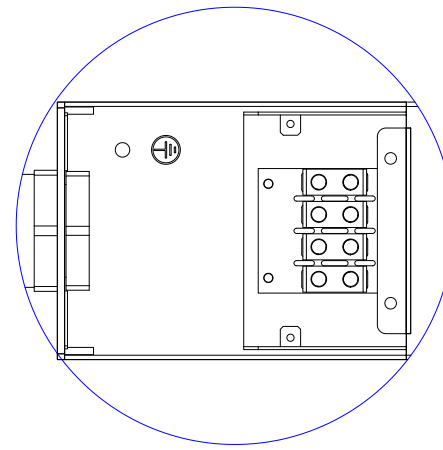

VIEW A

VIEW B

VIEW C

NOTES:
1.ALL DIMENSIONS ARE MILLIMETERS[INCHES].

DRAWN : EVA LIN Oct. 31,2011
ENGINEER: Kenny_C Oct. 31,2011
APPROVED: Tom_H Oct. 31,2011

DO NOT SCALE DRAWING
SHEET 1 OF 1

THIS DRAWING AND SPECIFICATIONS HEREIN ARE THE PROPERTY OF RARITAN, INC. AND SHALL NOT BE COPIED, REPRODUCED OR USED, IN WHOLE OR IN PART, AS THE BASIS FOR THE MANUFACTURE OR SALE OF ITEMS WITHOUT WRITTEN PERMISSION FROM RARITAN, INC. THIS DRAWING IS BASED UPON LATEST AVAILABLE INFORMATION AND IS SUBJECT TO CHANGE WITHOUT NOTICE..

TITLE: iPDU Zero U,
Three Phase, 24A/208V-240V ,
Plug Type:24A Terminal 3P
Outlet Type:(48)Locking IEC320 C13,
(6)Locking IEC320 C19

DWG NO. **MPX2-4964XV-E2** REV. **A**