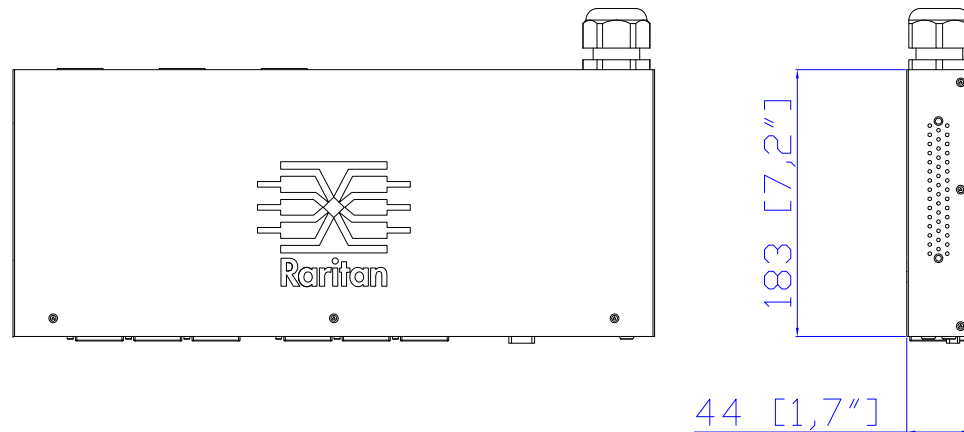

NEMA L21-30P

VIEW A

VIEW B

Rear

See VIEW A

VIEW C

TOP

44 [1,7"]

183 [7,2"]

Front

440 [17,3"]

See VIEW C

See VIEW B

NOTES:
ALL DIMENSIONS ARE MILLIMETERS[INCHES].

 www.raritan.com		PROJECTION THIRD ANGLE	DO NOT SCALE DRAWING	TITLE: iPDU One U Three Phase, 24A/190V-208V Plug Type:NEMA L21-30P Outlet Type:(6)IEC320 C19
			SHEET 1 OF 1	
Drawing Maker: EVALin	Nov. 20, 2015	THIS DRAWING AND SPECIFICATIONS HEREIN ARE THE PROPERTY OF RARITAN, INC. AND SHALL NOT BE COPIED, REPRODUCED OR USED, IN WHOLE OR IN PART, AS THE BASIS FOR THE MANUFACTURE OR SALE OF ITEMS WITHOUT WRITTEN PERMISSION FROM RARITAN, INC. THIS DRAWING IS BASED UPON LATEST AVAILABLE INFORMATION AND IS SUBJECT TO CHANGE WITHOUT NOTICE.		DWG NO. MPX2-5116R-V2 & MPX2-4116R-V2
Design Engineer: Sam_L	Nov. 20, 2015			
Approver: Tom_H	Nov. 20, 2015			