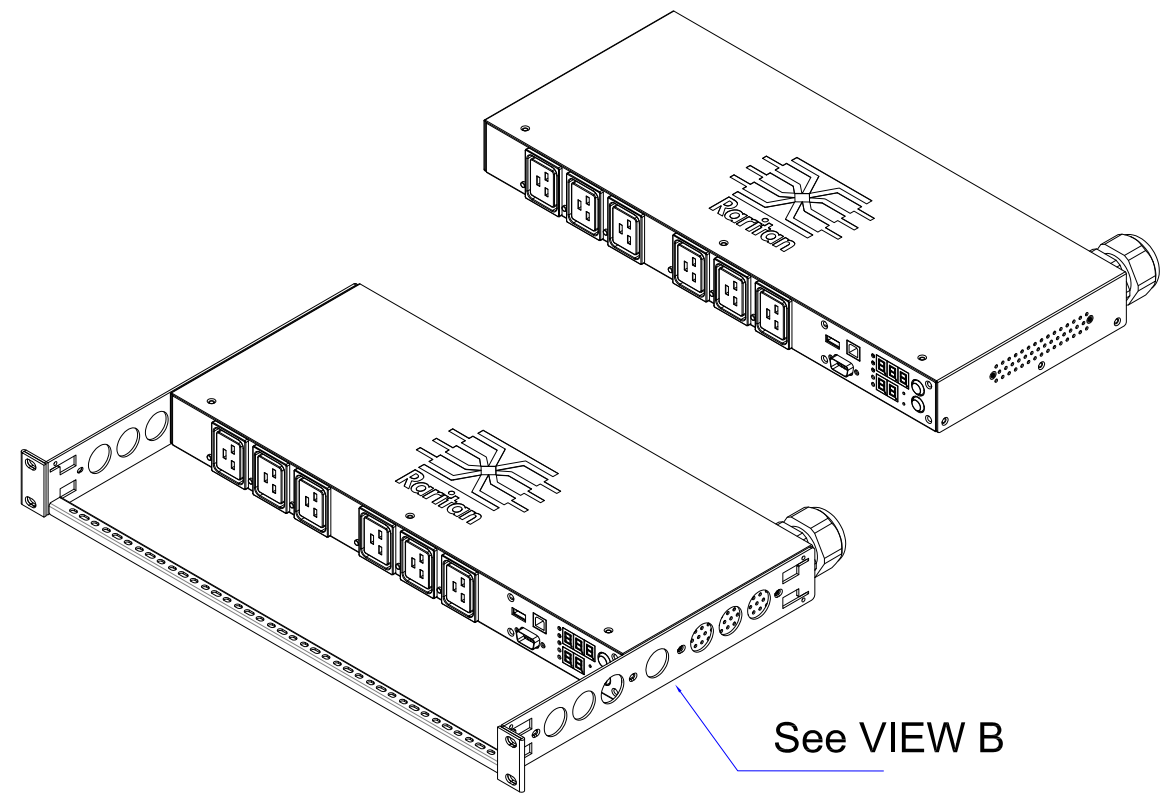

NEMA L21-30P

VIEW A

VIEW B

Rear

See VIEW A

VIEW C

TOP

44 [1,7"]

183 [7,2"]

Front

440 [17,3"]

See VIEW C

See VIEW B

NOTES:
ALL DIMENSIONS ARE MILLIMETERS[INCHES].

 www.raritan.com		PROJECTION THIRD ANGLE	DO NOT SCALE DRAWING	TITLE: iPDU One U Three Phase, 24A/190V-208V Plug Type:NEMA L21-30P Outlet Type:(6)IEC320 C19
			SHEET 1 OF 1	
Drawing Maker: EVALin	Nov. 20, 2015	THIS DRAWING AND SPECIFICATIONS HEREIN ARE THE PROPERTY OF RARITAN, INC. AND SHALL NOT BE COPIED, REPRODUCED OR USED, IN WHOLE OR IN PART, AS THE BASIS FOR THE MANUFACTURE OR SALE OF ITEMS WITHOUT WRITTEN PERMISSION FROM RARITAN, INC. THIS DRAWING IS BASED UPON LATEST AVAILABLE INFORMATION AND IS SUBJECT TO CHANGE WITHOUT NOTICE.		DWG NO. MPX2-5116R-V2 & MPX2-4116R-V2
Design Engineer: Sam_L	Nov. 20, 2015			
Approver: Tom_H	Nov. 20, 2015			