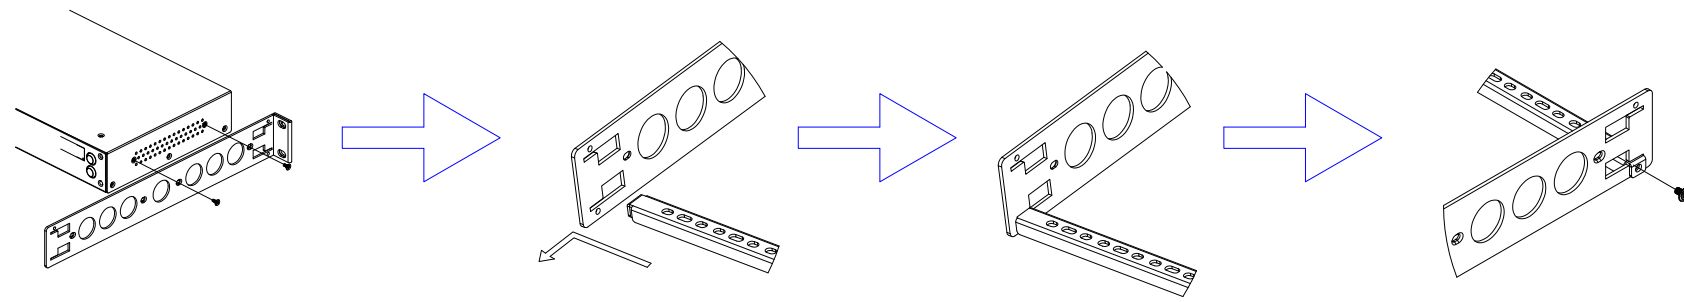

NEMA L21-30P

VIEW A

VIEW B

Rear

See VIEW A

VIEW C

TOP

44 [1,7"]

183 [7,2"]

Front

440 [17,3"]

See VIEW C

See VIEW B

NOTES:
ALL DIMENSIONS ARE MILLIMETERS[INCHES].

 www.raritan.com		PROJECTION THIRD ANGLE	DO NOT SCALE DRAWING	TITLE: iPDU One U Three Phase, 24A/190V-208V Plug Type:NEMA L21-30P Outlet Type:(6)IEC320 C19
			SHEET 1 OF 1	
Drawing Maker: EVALin	Nov. 20, 2015	THIS DRAWING AND SPECIFICATIONS HEREIN ARE THE PROPERTY OF RARITAN, INC. AND SHALL NOT BE COPIED, REPRODUCED OR USED, IN WHOLE OR IN PART, AS THE BASIS FOR THE MANUFACTURE OR SALE OF ITEMS WITHOUT WRITTEN PERMISSION FROM RARITAN, INC. THIS DRAWING IS BASED UPON LATEST AVAILABLE INFORMATION AND IS SUBJECT TO CHANGE WITHOUT NOTICE.		DWG NO. MPX2-5116R-V2 & MPX2-4116R-V2
Design Engineer: Sam_L	Nov. 20, 2015			
Approver: Tom_H	Nov. 20, 2015			