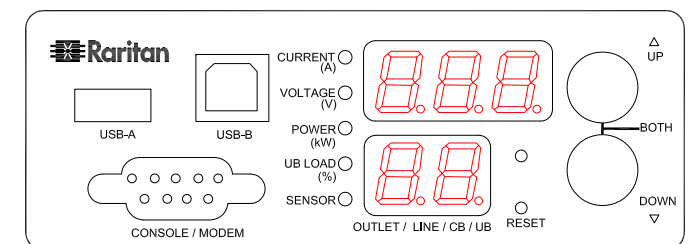

NEMA L21-30P

VIEW A

VIEW B

Rear

See VIEW A

VIEW C

TOP

44 [1,7"]

183 [7,2"]

Front

440 [17,3"]

See VIEW C

See VIEW B

NOTES:
ALL DIMENSIONS ARE MILLIMETERS[INCHES].

 www.raritan.com		PROJECTION THIRD ANGLE	DO NOT SCALE DRAWING	TITLE: iPDU One U Three Phase, 24A/190V-208V Plug Type:NEMA L21-30P Outlet Type:(6)IEC320 C19
			SHEET 1 OF 1	
Drawing Maker: EVALin	Nov. 20, 2015	THIS DRAWING AND SPECIFICATIONS HEREIN ARE THE PROPERTY OF RARITAN, INC. AND SHALL NOT BE COPIED, REPRODUCED OR USED, IN WHOLE OR IN PART, AS THE BASIS FOR THE MANUFACTURE OR SALE OF ITEMS WITHOUT WRITTEN PERMISSION FROM RARITAN, INC. THIS DRAWING IS BASED UPON LATEST AVAILABLE INFORMATION AND IS SUBJECT TO CHANGE WITHOUT NOTICE.		DWG NO. MPX2-5116R-V2 & MPX2-4116R-V2
Design Engineer: Sam_L	Nov. 20, 2015			
Approver: Tom_H	Nov. 20, 2015			