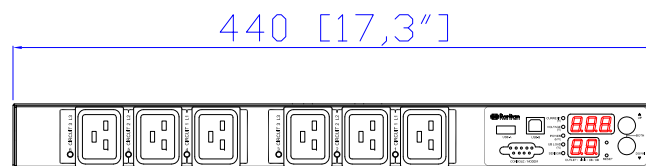

NEMA L21-30P

VIEW A

VIEW B

Rear

See VIEW A

VIEW C

TOP

44 [1,7"]

183 [7,2"]

Front

440 [17,3"]

See VIEW C

See VIEW B

NOTES:
ALL DIMENSIONS ARE MILLIMETERS[INCHES].

 www.raritan.com		PROJECTION THIRD ANGLE	DO NOT SCALE DRAWING	TITLE: iPDU One U Three Phase, 24A/190V-208V Plug Type:NEMA L21-30P Outlet Type:(6)IEC320 C19
			SHEET 1 OF 1	
Drawing Maker: EVALin	Nov. 20, 2015	THIS DRAWING AND SPECIFICATIONS HEREIN ARE THE PROPERTY OF RARITAN, INC. AND SHALL NOT BE COPIED, REPRODUCED OR USED, IN WHOLE OR IN PART, AS THE BASIS FOR THE MANUFACTURE OR SALE OF ITEMS WITHOUT WRITTEN PERMISSION FROM RARITAN, INC. THIS DRAWING IS BASED UPON LATEST AVAILABLE INFORMATION AND IS SUBJECT TO CHANGE WITHOUT NOTICE.		DWG NO. MPX2-5116R-V2 & MPX2-4116R-V2
Design Engineer: Sam_L	Nov. 20, 2015			
Approver: Tom_H	Nov. 20, 2015			