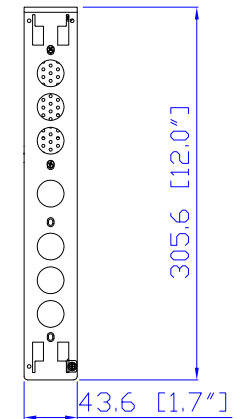

NEMA L21-30P

VIEW A

VIEW B

Rear

See VIEW A

VIEW C

TOP

44 [1,7"]

183 [7,2"]

Front

440 [17,3"]

See VIEW C

See VIEW B

NOTES:
ALL DIMENSIONS ARE MILLIMETERS[INCHES].

 www.raritan.com		PROJECTION THIRD ANGLE	DO NOT SCALE DRAWING	TITLE: iPDU One U Three Phase, 24A/190V-208V Plug Type:NEMA L21-30P Outlet Type:(6)IEC320 C19
			SHEET 1 OF 1	
Drawing Maker: EVALin	Nov. 20, 2015	THIS DRAWING AND SPECIFICATIONS HEREIN ARE THE PROPERTY OF RARITAN, INC. AND SHALL NOT BE COPIED, REPRODUCED OR USED, IN WHOLE OR IN PART, AS THE BASIS FOR THE MANUFACTURE OR SALE OF ITEMS WITHOUT WRITTEN PERMISSION FROM RARITAN, INC. THIS DRAWING IS BASED UPON LATEST AVAILABLE INFORMATION AND IS SUBJECT TO CHANGE WITHOUT NOTICE.		DWG NO. MPX2-5116R-V2 & MPX2-4116R-V2
Design Engineer: Sam_L	Nov. 20, 2015			
Approver: Tom_H	Nov. 20, 2015			