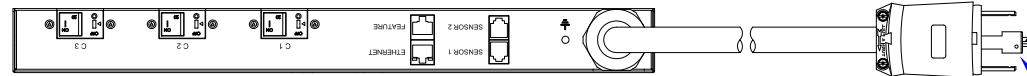

NEMA L21-30P

VIEW A

VIEW B

Rear

See VIEW A

VIEW C

TOP

44 [1,7"]

183 [7,2"]

Front

440 [17,3"]

See VIEW C

See VIEW B

NOTES:
ALL DIMENSIONS ARE MILLIMETERS[INCHES].

 www.raritan.com		PROJECTION THIRD ANGLE	DO NOT SCALE DRAWING	TITLE: iPDU One U Three Phase, 24A/190V-208V Plug Type:NEMA L21-30P Outlet Type:(6)IEC320 C19
			SHEET 1 OF 1	
Drawing Maker: EVALin	Nov. 20, 2015	THIS DRAWING AND SPECIFICATIONS HEREIN ARE THE PROPERTY OF RARITAN, INC. AND SHALL NOT BE COPIED, REPRODUCED OR USED, IN WHOLE OR IN PART, AS THE BASIS FOR THE MANUFACTURE OR SALE OF ITEMS WITHOUT WRITTEN PERMISSION FROM RARITAN, INC. THIS DRAWING IS BASED UPON LATEST AVAILABLE INFORMATION AND IS SUBJECT TO CHANGE WITHOUT NOTICE.		DWG NO. MPX2-5116R-V2 & MPX2-4116R-V2
Design Engineer: Sam_L	Nov. 20, 2015			
Approver: Tom_H	Nov. 20, 2015			