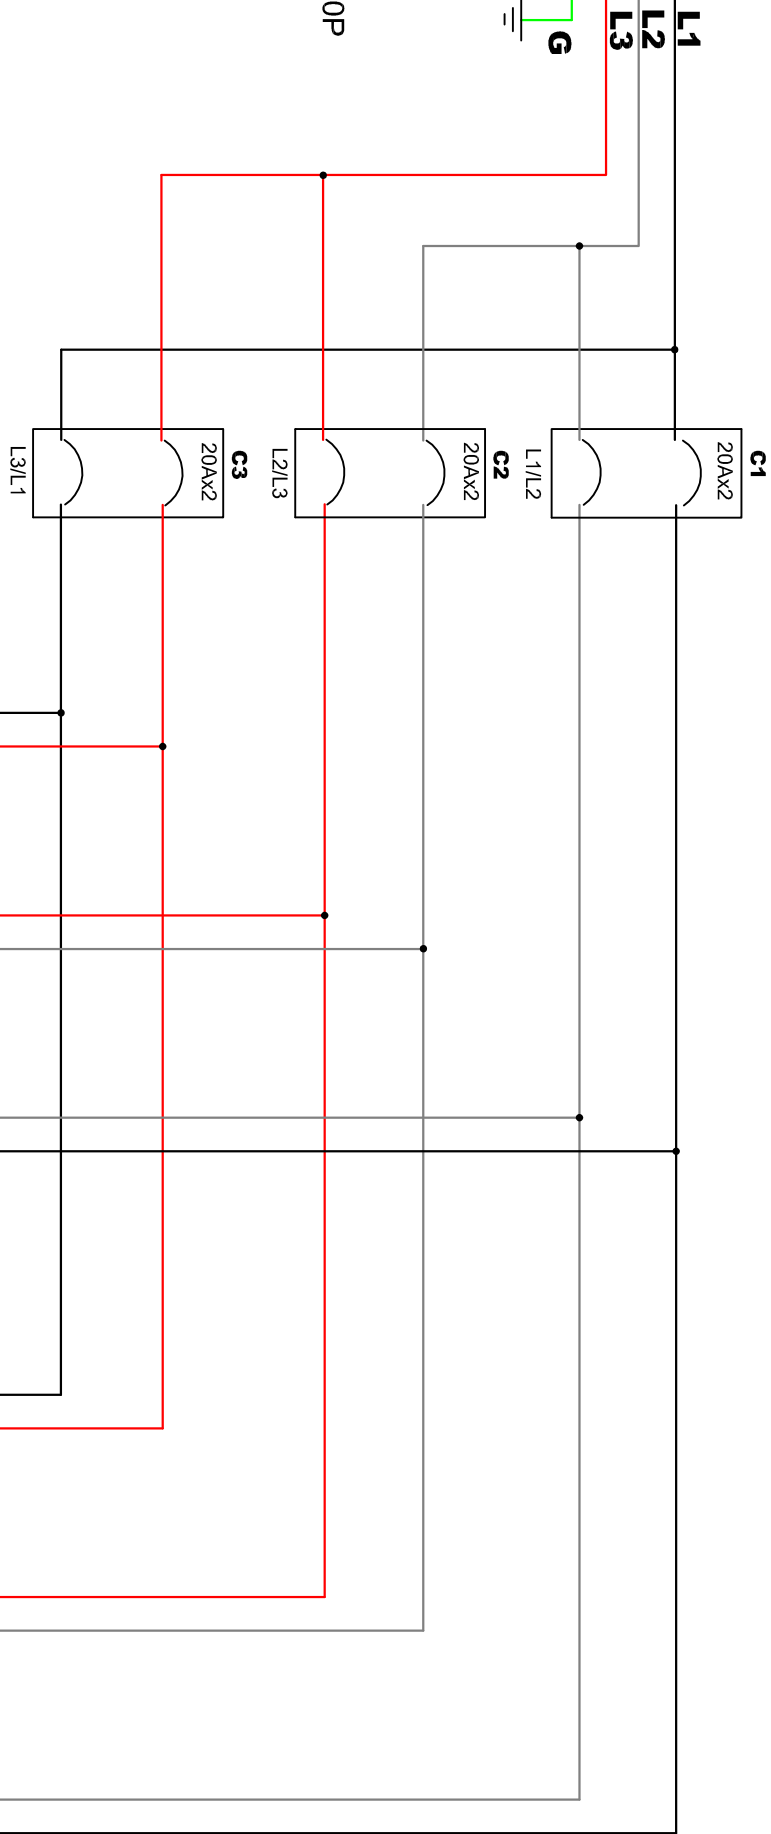

NEMA L21-30P

CIRCUIT 2

CIRCUIT 1

www.raritan.com

PROJECTION  
THIRD ANGLE

DO NOT SCALE DRAWING  
SHEET 1 OF 1

TITLE:  
iPDU 1U, Metered & Switched, Three phase Delta  
24A / 208~240V  
Input : NEMA L21-30P  
Output : [6] C19

DRAWN : Tomy

OCT/27/1013

ENGINEER: Tomy

OCT/27/1013

APPROVED: Alex.Lee

OCT/27/1013

DWG NO. TPX2-5116R-V2

REV. A