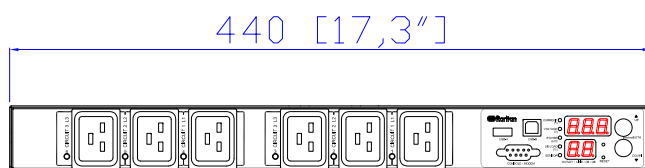

NEMA L15-30P

VIEW A

VIEW B

Rear

See VIEW A

VIEW C

TOP

183 [7,2"]

44 [1,7"]

See VIEW B

Front

440 [17,3"]

See VIEW C

NOTES:  
ALL DIMENSIONS ARE MILLIMETERS[INCHES].

 www.raritan.com		PROJECTION THIRD ANGLE	DO NOT SCALE DRAWING	TITLE: iPDU One U Three Phase, 24A/208V-240V Plug Type:NEMA L15-30P Outlet Type:(6)IEC320 C19
		SHEET 1 OF 1		
Drawing Maker: EVALin Design Engineer: Sam_L Approver: Tom_H	Nov. 27, 2015 Nov. 27, 2015 Nov. 27, 2015	THIS DRAWING AND SPECIFICATIONS HEREIN ARE THE PROPERTY OF RARITAN, INC. AND SHALL NOT BE COPIED, REPRODUCED OR USED, IN WHOLE OR IN PART, AS THE BASIS FOR THE MANUFACTURE OR SALE OF ITEMS WITHOUT WRITTEN PERMISSION FROM RARITAN, INC. THIS DRAWING IS BASED UPON LATEST AVAILABLE INFORMATION AND IS SUBJECT TO CHANGE WITHOUT NOTICE.		REV. <b>0B</b>