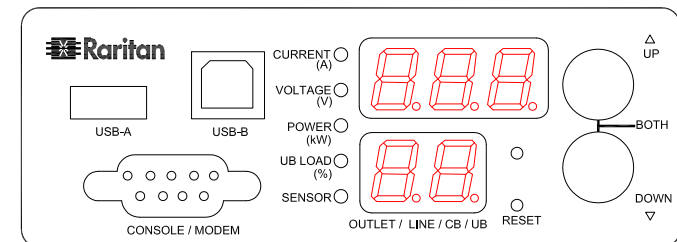

NEMA L15-30P

VIEW A

VIEW B

Rear

See VIEW A

VIEW C

TOP

183 [7,2"]

44 [1,7"]

See VIEW B

Front

440 [17,3"]

See VIEW C

NOTES:  
ALL DIMENSIONS ARE MILLIMETERS[INCHES].

 www.raritan.com		PROJECTION THIRD ANGLE	DO NOT SCALE DRAWING	TITLE: iPDU One U Three Phase, 24A/208V-240V Plug Type:NEMA L15-30P Outlet Type:(6)IEC320 C19
		SHEET 1 OF 1		
Drawing Maker: EVALin Design Engineer: Sam_L Approver: Tom_H	Nov. 27, 2015 Nov. 27, 2015 Nov. 27, 2015	THIS DRAWING AND SPECIFICATIONS HEREIN ARE THE PROPERTY OF RARITAN, INC. AND SHALL NOT BE COPIED, REPRODUCED OR USED, IN WHOLE OR IN PART, AS THE BASIS FOR THE MANUFACTURE OR SALE OF ITEMS WITHOUT WRITTEN PERMISSION FROM RARITAN, INC. THIS DRAWING IS BASED UPON LATEST AVAILABLE INFORMATION AND IS SUBJECT TO CHANGE WITHOUT NOTICE.		REV. <b>0B</b>