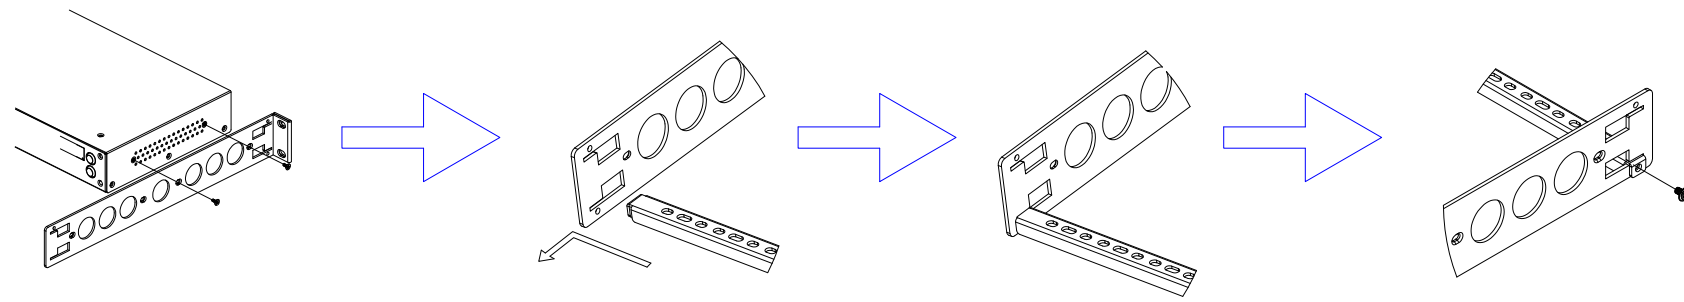

NEMA L15-30P

VIEW A

VIEW B

Rear

See VIEW A

VIEW C

TOP

183 [7,2"]

44 [1,7"]

See VIEW B

Front

440 [17,3"]

See VIEW C

NOTES:  
ALL DIMENSIONS ARE MILLIMETERS[INCHES].

 www.raritan.com		PROJECTION THIRD ANGLE	DO NOT SCALE DRAWING	TITLE: iPDU One U Three Phase, 24A/208V-240V Plug Type:NEMA L15-30P Outlet Type:(6)IEC320 C19
		SHEET 1 OF 1		
Drawing Maker: EVALin Design Engineer: Sam_L Approver: Tom_H	Nov. 27, 2015 Nov. 27, 2015 Nov. 27, 2015	THIS DRAWING AND SPECIFICATIONS HEREIN ARE THE PROPERTY OF RARITAN, INC. AND SHALL NOT BE COPIED, REPRODUCED OR USED, IN WHOLE OR IN PART, AS THE BASIS FOR THE MANUFACTURE OR SALE OF ITEMS WITHOUT WRITTEN PERMISSION FROM RARITAN, INC. THIS DRAWING IS BASED UPON LATEST AVAILABLE INFORMATION AND IS SUBJECT TO CHANGE WITHOUT NOTICE.		REV. <b>0B</b>