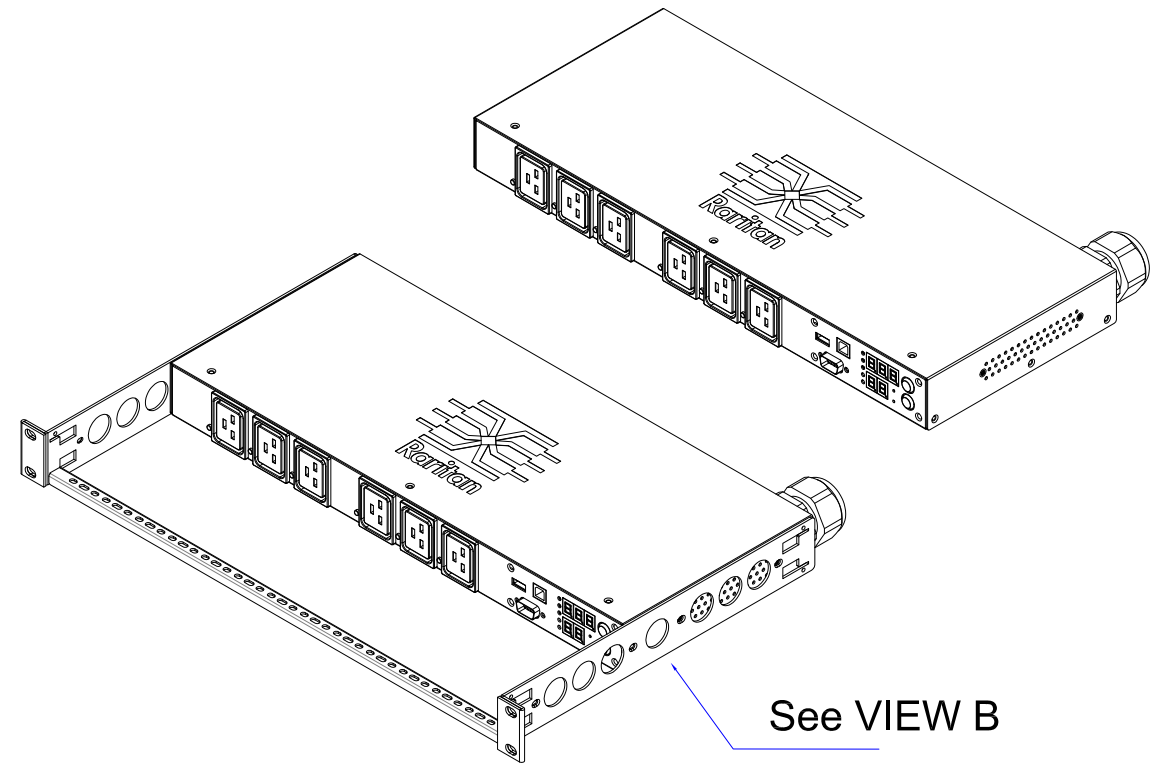

NEMA L15-30P

VIEW A

VIEW B

Rear

See VIEW A

VIEW C

TOP

183 [7,2"]

44 [1,7"]

See VIEW B

Front

440 [17,3"]

See VIEW C

NOTES:  
ALL DIMENSIONS ARE MILLIMETERS[INCHES].

 www.raritan.com		PROJECTION THIRD ANGLE	DO NOT SCALE DRAWING	TITLE: iPDU One U Three Phase, 24A/208V-240V Plug Type:NEMA L15-30P Outlet Type:(6)IEC320 C19
		SHEET 1 OF 1		
Drawing Maker: EVALin Design Engineer: Sam_L Approver: Tom_H	Nov. 27, 2015 Nov. 27, 2015 Nov. 27, 2015	THIS DRAWING AND SPECIFICATIONS HEREIN ARE THE PROPERTY OF RARITAN, INC. AND SHALL NOT BE COPIED, REPRODUCED OR USED, IN WHOLE OR IN PART, AS THE BASIS FOR THE MANUFACTURE OR SALE OF ITEMS WITHOUT WRITTEN PERMISSION FROM RARITAN, INC. THIS DRAWING IS BASED UPON LATEST AVAILABLE INFORMATION AND IS SUBJECT TO CHANGE WITHOUT NOTICE.		REV. <b>0B</b>