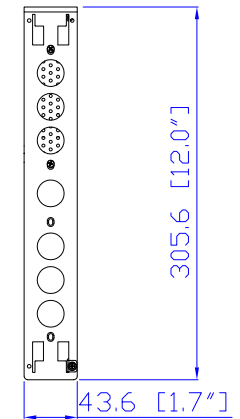

NEMA L15-30P

VIEW A

VIEW B

Rear

See VIEW A

VIEW C

TOP

183 [7,2"]

44 [1,7"]

See VIEW B

Front

440 [17,3"]

See VIEW C

NOTES:  
ALL DIMENSIONS ARE MILLIMETERS[INCHES].

 www.raritan.com		PROJECTION THIRD ANGLE	DO NOT SCALE DRAWING	TITLE: iPDU One U Three Phase, 24A/208V-240V Plug Type:NEMA L15-30P Outlet Type:(6)IEC320 C19
		SHEET 1 OF 1		
Drawing Maker: EVALin Design Engineer: Sam_L Approver: Tom_H	Nov. 27, 2015 Nov. 27, 2015 Nov. 27, 2015	THIS DRAWING AND SPECIFICATIONS HEREIN ARE THE PROPERTY OF RARITAN, INC. AND SHALL NOT BE COPIED, REPRODUCED OR USED, IN WHOLE OR IN PART, AS THE BASIS FOR THE MANUFACTURE OR SALE OF ITEMS WITHOUT WRITTEN PERMISSION FROM RARITAN, INC. THIS DRAWING IS BASED UPON LATEST AVAILABLE INFORMATION AND IS SUBJECT TO CHANGE WITHOUT NOTICE.		REV. <b>0B</b>