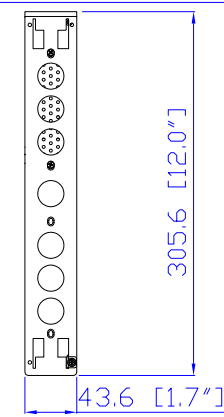

NEMA L6-30P

VIEW A

VIEW B

Rear

VIEW C

TOP

Front

See VIEW B

NOTES:
1.ALL DIMENSIONS ARE MILLIMETERS[INCHES].

 www.raritan.com	PROJECTION THIRD ANGLE	DO NOT SCALE DRAWING SHEET 1 OF 1	TITLE: iPDU Zero U Single phase 24A / 200V-240V Plug Type:NEMA L6-30P Output Type: (4)IEC320 C13 ,(4)IEC320 C19
	THIS DRAWING AND SPECIFICATIONS HEREIN ARE THE PROPERTY OF RARITAN, INC. AND SHALL NOT BE COPIED, REPRODUCED OR USED, IN WHOLE OR IN PART, AS THE BASIS FOR THE MANUFACTURE OR SALE OF ITEMS WITHOUT WRITTEN PERMISSION FROM RARITAN, INC. THIS DRAWING IS BASED UPON LATEST AVAILABLE INFORMATION AND IS SUBJECT TO CHANGE WITHOUT NOTICE.	Drawing Maker: EVA LIN Jul. 24, 2015 Design Engineer:Siang_H Jul. 24, 2015 Approver: Tom_H Jul. 24, 2015	DWG NO. MPX2-5198R & MPX2-4198R