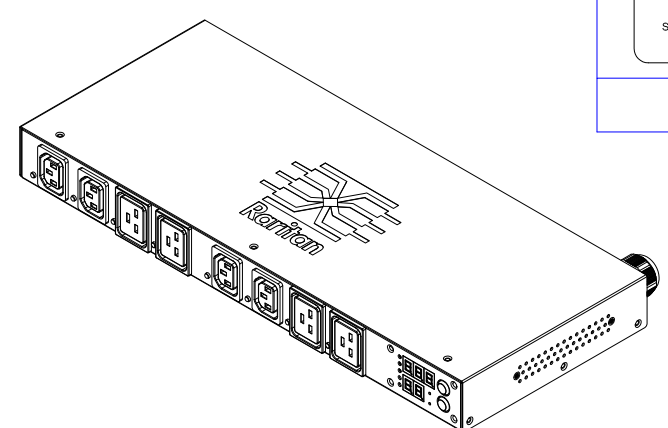

NEMA L6-30P

VIEW A

VIEW B

Rear

VIEW C

TOP

Front

See VIEW B

NOTES:
1.ALL DIMENSIONS ARE MILLIMETERS[INCHES].

 www.raritan.com	PROJECTION THIRD ANGLE	DO NOT SCALE DRAWING SHEET 1 OF 1	TITLE: iPDU Zero U Single phase 24A / 200V-240V Plug Type:NEMA L6-30P Output Type: (4)IEC320 C13 ,(4)IEC320 C19
	THIS DRAWING AND SPECIFICATIONS HEREIN ARE THE PROPERTY OF RARITAN, INC. AND SHALL NOT BE COPIED, REPRODUCED OR USED, IN WHOLE OR IN PART, AS THE BASIS FOR THE MANUFACTURE OR SALE OF ITEMS WITHOUT WRITTEN PERMISSION FROM RARITAN, INC. THIS DRAWING IS BASED UPON LATEST AVAILABLE INFORMATION AND IS SUBJECT TO CHANGE WITHOUT NOTICE.	Drawing Maker: EVA LIN Jul. 24, 2015 Design Engineer:Siang_H Jul. 24, 2015 Approver: Tom_H Jul. 24, 2015	DWG NO. MPX2-5198R & MPX2-4198R