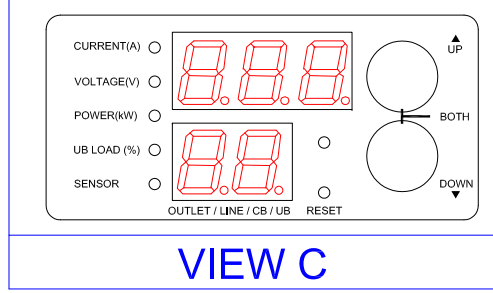

NEMA L6-30P

VIEW A

VIEW B

Rear

VIEW C

TOP

Front

See VIEW B

NOTES:
1.ALL DIMENSIONS ARE MILLIMETERS[INCHES].

 www.raritan.com	PROJECTION THIRD ANGLE	DO NOT SCALE DRAWING SHEET 1 OF 1	TITLE: iPDU Zero U Single phase 24A / 200V-240V Plug Type:NEMA L6-30P Output Type: (4)IEC320 C13 ,(4)IEC320 C19
	THIS DRAWING AND SPECIFICATIONS HEREIN ARE THE PROPERTY OF RARITAN, INC. AND SHALL NOT BE COPIED, REPRODUCED OR USED, IN WHOLE OR IN PART, AS THE BASIS FOR THE MANUFACTURE OR SALE OF ITEMS WITHOUT WRITTEN PERMISSION FROM RARITAN, INC. THIS DRAWING IS BASED UPON LATEST AVAILABLE INFORMATION AND IS SUBJECT TO CHANGE WITHOUT NOTICE.	Drawing Maker: EVA LIN Jul. 24, 2015 Design Engineer:Siang_H Jul. 24, 2015 Approver: Tom_H Jul. 24, 2015	DWG NO. MPX2-5198R & MPX2-4198R