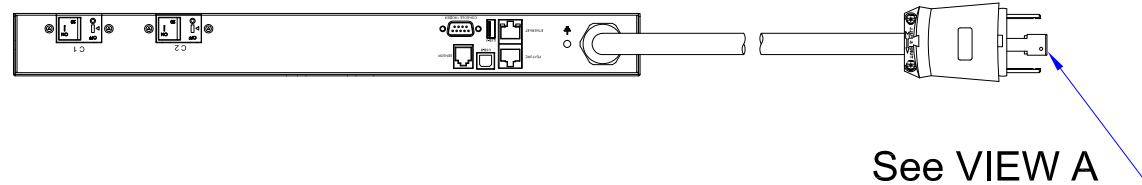

NEMA L6-30P

VIEW A

VIEW B

Rear

VIEW C

TOP

Front

See VIEW B

NOTES:
1.ALL DIMENSIONS ARE MILLIMETERS[INCHES].

 www.raritan.com	PROJECTION THIRD ANGLE	DO NOT SCALE DRAWING SHEET 1 OF 1	TITLE: iPDU Zero U Single phase 24A / 200V-240V Plug Type:NEMA L6-30P Output Type: (4)IEC320 C13 ,(4)IEC320 C19
	THIS DRAWING AND SPECIFICATIONS HEREIN ARE THE PROPERTY OF RARITAN, INC. AND SHALL NOT BE COPIED, REPRODUCED OR USED, IN WHOLE OR IN PART, AS THE BASIS FOR THE MANUFACTURE OR SALE OF ITEMS WITHOUT WRITTEN PERMISSION FROM RARITAN, INC. THIS DRAWING IS BASED UPON LATEST AVAILABLE INFORMATION AND IS SUBJECT TO CHANGE WITHOUT NOTICE.	Drawing Maker: EVA LIN Jul. 24, 2015 Design Engineer:Siang_H Jul. 24, 2015 Approver: Tom_H Jul. 24, 2015	DWG NO. MPX2-5198R & MPX2-4198R