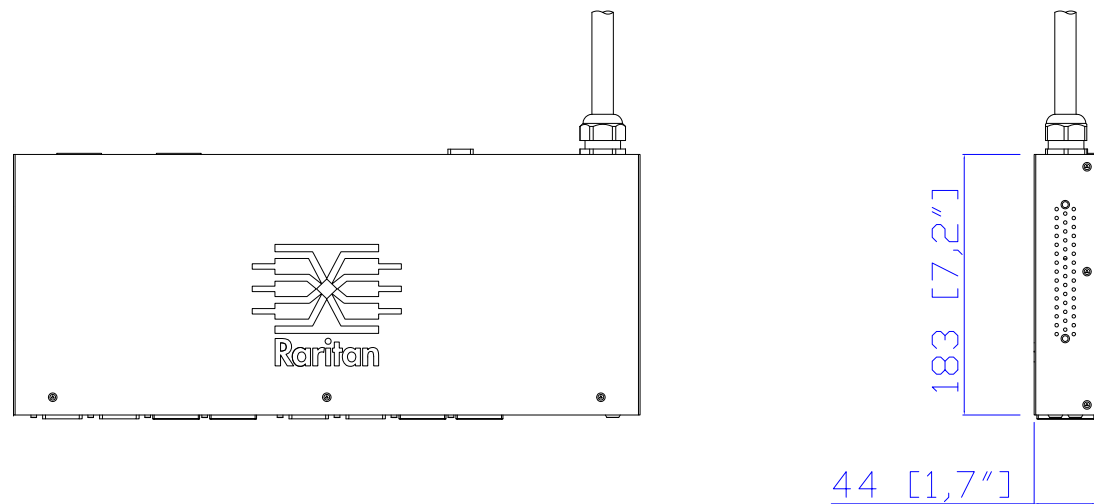

NEMA L6-30P

VIEW A

VIEW B

Rear

VIEW C

TOP

Front

See VIEW B

NOTES:
1.ALL DIMENSIONS ARE MILLIMETERS[INCHES].

 www.raritan.com	PROJECTION THIRD ANGLE	DO NOT SCALE DRAWING SHEET 1 OF 1	TITLE: iPDU Zero U Single phase 24A / 200V-240V Plug Type:NEMA L6-30P Output Type: (4)IEC320 C13 ,(4)IEC320 C19
	THIS DRAWING AND SPECIFICATIONS HEREIN ARE THE PROPERTY OF RARITAN, INC. AND SHALL NOT BE COPIED, REPRODUCED OR USED, IN WHOLE OR IN PART, AS THE BASIS FOR THE MANUFACTURE OR SALE OF ITEMS WITHOUT WRITTEN PERMISSION FROM RARITAN, INC. THIS DRAWING IS BASED UPON LATEST AVAILABLE INFORMATION AND IS SUBJECT TO CHANGE WITHOUT NOTICE.	Drawing Maker: EVA LIN Jul. 24, 2015 Design Engineer:Siang_H Jul. 24, 2015 Approver: Tom_H Jul. 24, 2015	DWG NO. MPX2-5198R & MPX2-4198R