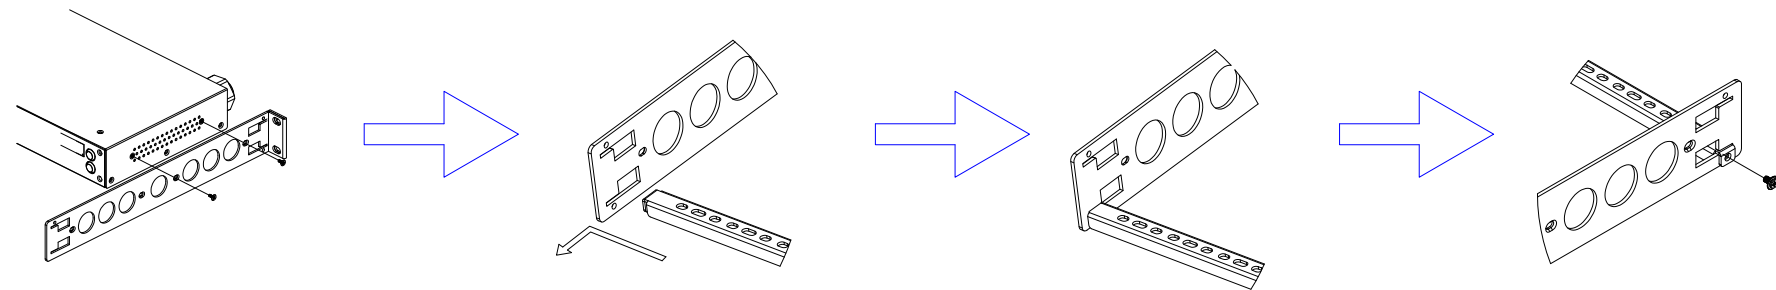

NEMA L6-30P

VIEW A

VIEW B

Rear

VIEW C

TOP

Front

See VIEW B

NOTES:
1.ALL DIMENSIONS ARE MILLIMETERS[INCHES].

 www.raritan.com	PROJECTION THIRD ANGLE	DO NOT SCALE DRAWING SHEET 1 OF 1	TITLE: iPDU Zero U Single phase 24A / 200V-240V Plug Type:NEMA L6-30P Output Type: (4)IEC320 C13 ,(4)IEC320 C19
	THIS DRAWING AND SPECIFICATIONS HEREIN ARE THE PROPERTY OF RARITAN, INC. AND SHALL NOT BE COPIED, REPRODUCED OR USED, IN WHOLE OR IN PART, AS THE BASIS FOR THE MANUFACTURE OR SALE OF ITEMS WITHOUT WRITTEN PERMISSION FROM RARITAN, INC. THIS DRAWING IS BASED UPON LATEST AVAILABLE INFORMATION AND IS SUBJECT TO CHANGE WITHOUT NOTICE.	Drawing Maker: EVA LIN Jul. 24, 2015 Design Engineer:Siang_H Jul. 24, 2015 Approver: Tom_H Jul. 24, 2015	DWG NO. MPX2-5198R & MPX2-4198R