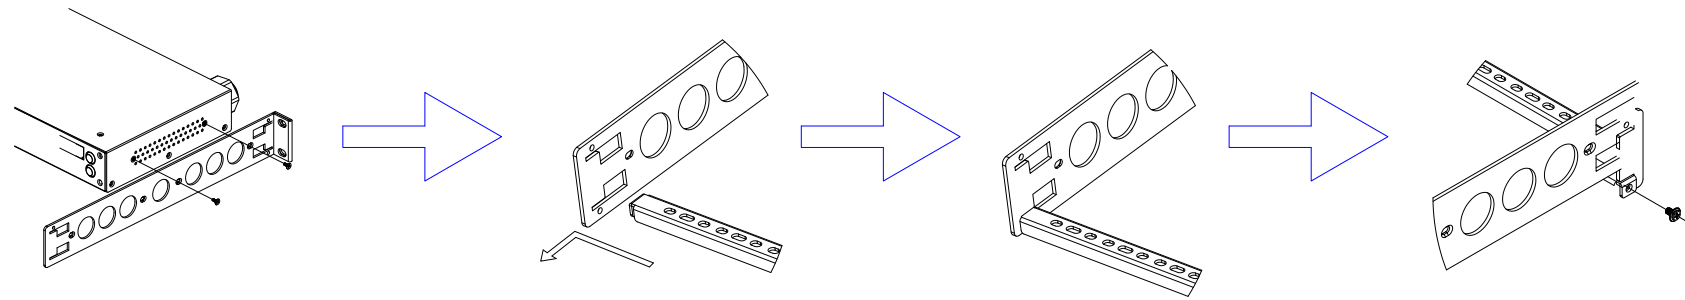

NEMA L6-30P

VIEW A

VIEW B

VIEW C

NEMA L6-30P

Rear

See VIEW A

TOP

See VIEW B

Front

See VIEW C

NOTES:
ALL DIMENSIONS ARE MILLIMETERS[INCHES].

 www.raritan.com	PROJECTION THIRD ANGLE	DO NOT SCALE DRAWING SHEET 1 OF 1	TITLE: iPDU One U, Single Phase, 24A/200V-240V Input: NEMA L6-30P , Output (8)IEC320 C13
	THIS DRAWING AND SPECIFICATIONS HEREIN ARE THE PROPERTY OF RARITAN, INC. AND SHALL NOT BE COPIED, REPRODUCED OR USED, IN WHOLE OR IN PART, AS THE BASIS FOR THE MANUFACTURE OR SALE OF ITEMS WITHOUT WRITTEN PERMISSION FROM RARITAN, INC. THIS DRAWING IS BASED UPON LATEST AVAILABLE INFORMATION AND IS SUBJECT TO CHANGE WITHOUT NOTICE.		
DRAWN : Eva Lin ENGINEER: Sam_L APPROVED: Kevin_C	June 21,2011 June 22,2011 June 23,2011	DWG NO. MPX2-4200R & MPX2-5200R	REV. A