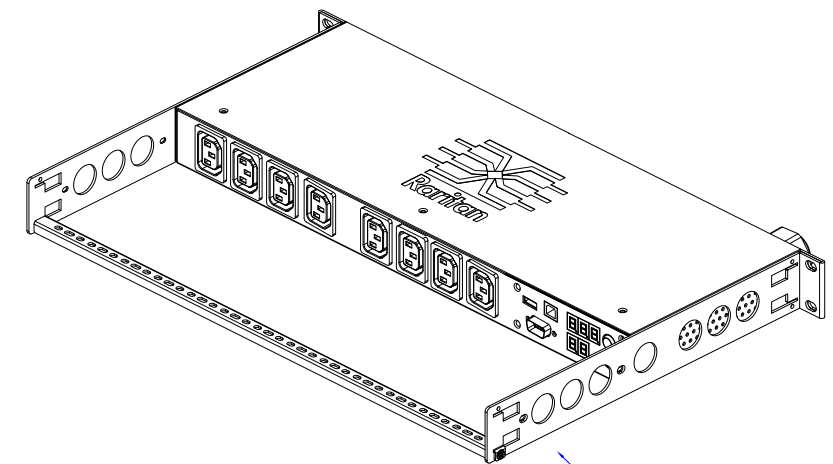

NEMA L6-30P

VIEW A

VIEW B

VIEW C

NEMA L6-30P

Rear

See VIEW A

TOP

See VIEW B

Front

See VIEW C

NOTES:
ALL DIMENSIONS ARE MILLIMETERS[INCHES].

 www.raritan.com	PROJECTION THIRD ANGLE	DO NOT SCALE DRAWING SHEET 1 OF 1	TITLE: iPDU One U, Single Phase, 24A/200V-240V Input: NEMA L6-30P , Output (8)IEC320 C13
	THIS DRAWING AND SPECIFICATIONS HEREIN ARE THE PROPERTY OF RARITAN, INC. AND SHALL NOT BE COPIED, REPRODUCED OR USED, IN WHOLE OR IN PART, AS THE BASIS FOR THE MANUFACTURE OR SALE OF ITEMS WITHOUT WRITTEN PERMISSION FROM RARITAN, INC. THIS DRAWING IS BASED UPON LATEST AVAILABLE INFORMATION AND IS SUBJECT TO CHANGE WITHOUT NOTICE.		
DRAWN : Eva Lin ENGINEER: Sam_L APPROVED: Kevin_C	June 21,2011 June 22,2011 June 23,2011	DWG NO. MPX2-4200R & MPX2-5200R	REV. A