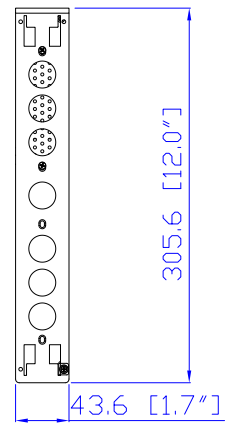

NEMA L6-30P

VIEW A

VIEW B

VIEW C

NEMA L6-30P

Rear

See VIEW A

TOP

See VIEW B

Front

See VIEW C

NOTES:
ALL DIMENSIONS ARE MILLIMETERS[INCHES].

 www.raritan.com	PROJECTION THIRD ANGLE	DO NOT SCALE DRAWING SHEET 1 OF 1	TITLE: iPDU One U, Single Phase, 24A/200V-240V Input: NEMA L6-30P , Output (8)IEC320 C13
	THIS DRAWING AND SPECIFICATIONS HEREIN ARE THE PROPERTY OF RARITAN, INC. AND SHALL NOT BE COPIED, REPRODUCED OR USED, IN WHOLE OR IN PART, AS THE BASIS FOR THE MANUFACTURE OR SALE OF ITEMS WITHOUT WRITTEN PERMISSION FROM RARITAN, INC. THIS DRAWING IS BASED UPON LATEST AVAILABLE INFORMATION AND IS SUBJECT TO CHANGE WITHOUT NOTICE.		
DRAWN : Eva Lin ENGINEER: Sam_L APPROVED: Kevin_C	June 21,2011 June 22,2011 June 23,2011	DWG NO. MPX2-4200R & MPX2-5200R	REV. A