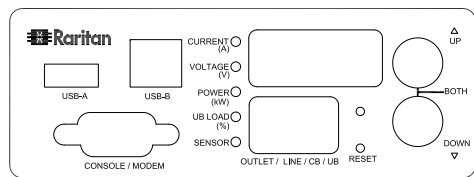

NEMA L6-30P

VIEW A

VIEW B

VIEW C

NEMA L6-30P

Rear

See VIEW A

TOP

See VIEW B

Front

See VIEW C

NOTES:
ALL DIMENSIONS ARE MILLIMETERS[INCHES].

 www.raritan.com	PROJECTION THIRD ANGLE	DO NOT SCALE DRAWING SHEET 1 OF 1	TITLE: iPDU One U, Single Phase, 24A/200V-240V Input: NEMA L6-30P , Output (8)IEC320 C13
	THIS DRAWING AND SPECIFICATIONS HEREIN ARE THE PROPERTY OF RARITAN, INC. AND SHALL NOT BE COPIED, REPRODUCED OR USED, IN WHOLE OR IN PART, AS THE BASIS FOR THE MANUFACTURE OR SALE OF ITEMS WITHOUT WRITTEN PERMISSION FROM RARITAN, INC. THIS DRAWING IS BASED UPON LATEST AVAILABLE INFORMATION AND IS SUBJECT TO CHANGE WITHOUT NOTICE.		
DRAWN : Eva Lin ENGINEER: Sam_L APPROVED: Kevin_C	June 21,2011 June 22,2011 June 23,2011	DWG NO. MPX2-4200R & MPX2-5200R	REV. A