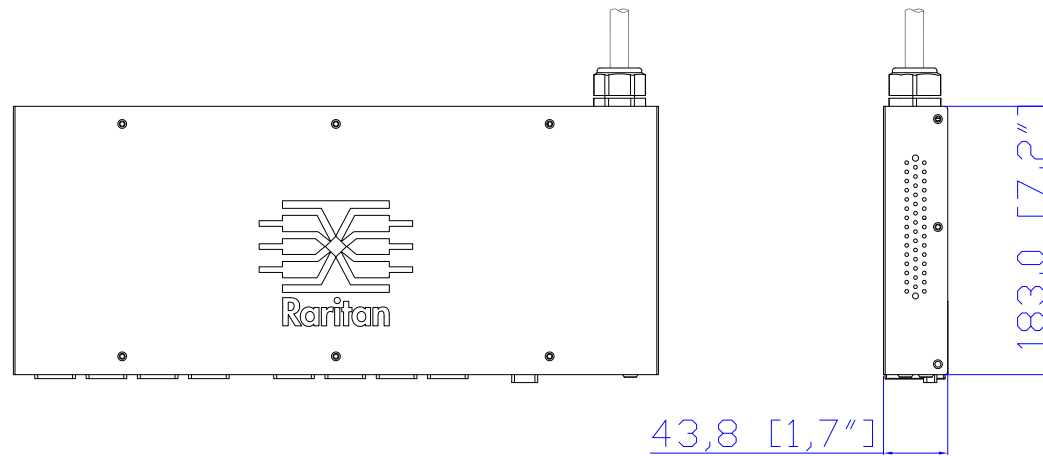

NEMA L6-30P

VIEW A

VIEW B

VIEW C

NEMA L6-30P

Rear

See VIEW A

TOP

See VIEW B

Front

See VIEW C

NOTES:
ALL DIMENSIONS ARE MILLIMETERS[INCHES].

 www.raritan.com	PROJECTION THIRD ANGLE	DO NOT SCALE DRAWING SHEET 1 OF 1	TITLE: iPDU One U, Single Phase, 24A/200V-240V Input: NEMA L6-30P , Output (8)IEC320 C13
	THIS DRAWING AND SPECIFICATIONS HEREIN ARE THE PROPERTY OF RARITAN, INC. AND SHALL NOT BE COPIED, REPRODUCED OR USED, IN WHOLE OR IN PART, AS THE BASIS FOR THE MANUFACTURE OR SALE OF ITEMS WITHOUT WRITTEN PERMISSION FROM RARITAN, INC. THIS DRAWING IS BASED UPON LATEST AVAILABLE INFORMATION AND IS SUBJECT TO CHANGE WITHOUT NOTICE.		
DRAWN : Eva Lin ENGINEER: Sam_L APPROVED: Kevin_C	June 21,2011 June 22,2011 June 23,2011	DWG NO. MPX2-4200R & MPX2-5200R	REV. A