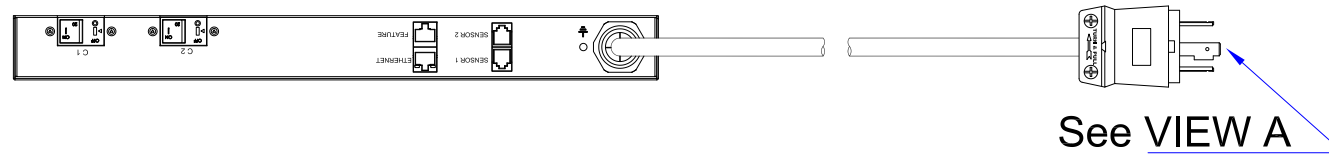

NEMA L6-30P

VIEW A

VIEW B

VIEW C

NEMA L6-30P

Rear

See VIEW A

TOP

See VIEW B

Front

See VIEW C

NOTES:
ALL DIMENSIONS ARE MILLIMETERS[INCHES].

 www.raritan.com	PROJECTION THIRD ANGLE	DO NOT SCALE DRAWING SHEET 1 OF 1	TITLE: iPDU One U, Single Phase, 24A/200V-240V Input: NEMA L6-30P , Output (8)IEC320 C13
	THIS DRAWING AND SPECIFICATIONS HEREIN ARE THE PROPERTY OF RARITAN, INC. AND SHALL NOT BE COPIED, REPRODUCED OR USED, IN WHOLE OR IN PART, AS THE BASIS FOR THE MANUFACTURE OR SALE OF ITEMS WITHOUT WRITTEN PERMISSION FROM RARITAN, INC. THIS DRAWING IS BASED UPON LATEST AVAILABLE INFORMATION AND IS SUBJECT TO CHANGE WITHOUT NOTICE.		
DRAWN : Eva Lin ENGINEER: Sam_L APPROVED: Kevin_C	June 21,2011 June 22,2011 June 23,2011	DWG NO. MPX2-4200R & MPX2-5200R	REV. A