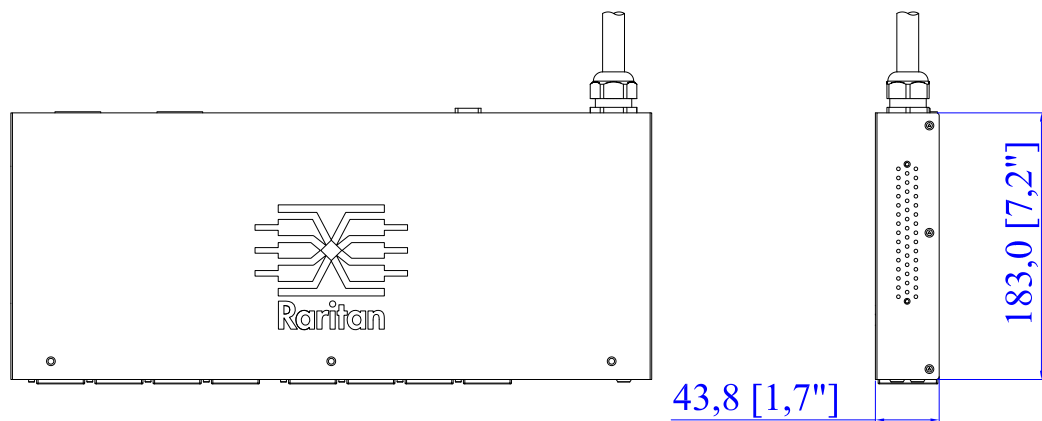

VIEW A

VIEW B

Rear

TOP

Front

See VIEW C

NOTES:  
ALL DIMENSIONS ARE MILLIMETERS[INCHES].

<p><b>Raritan</b> www.raritan.com</p>		PROJECTION THIRD ANGLE	DO NOT SCALE DRAWING	TITLE: iPDU One U, Single Phase, 32A/240V Plug Type: 56PA332 , Outlet Type: (8)IEC320 C19
			SHEET 1 OF 1	
DRAWN : Eva Lin	Sep. 19,2012	THIS DRAWING AND SPECIFICATIONS HEREIN ARE THE PROPERTY OF RARITAN, INC. AND SHALL NOT BE COPIED, REPRODUCED OR USED, IN WHOLE OR IN PART, AS THE BASIS FOR THE MANUFACTURE OR SALE OF ITEMS WITHOUT WRITTEN PERMISSION FROM RARITAN, INC. THIS DRAWING IS BASED UPON LATEST AVAILABLE INFORMATION AND IS SUBJECT TO CHANGE WITHOUT NOTICE.		DWG NO.
ENGINEER: Siang_H	Sep. 19,2012			MPX2-5206A2R & MPX2-4206A2R
APPROVED: Tom_H	Sep. 19,2012			REV. <b>A</b>