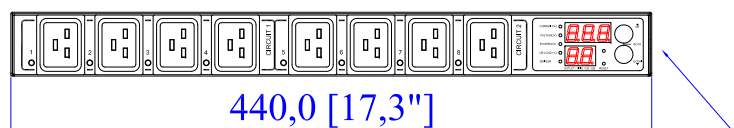

VIEW A

VIEW B

Rear

TOP

Front

See VIEW C

NOTES:  
ALL DIMENSIONS ARE MILLIMETERS[INCHES].

<p><b>Raritan</b> www.raritan.com</p>		PROJECTION THIRD ANGLE	DO NOT SCALE DRAWING	TITLE: iPDU One U, Single Phase, 32A/240V Plug Type: 56PA332 , Outlet Type: (8)IEC320 C19
			SHEET 1 OF 1	
DRAWN : Eva Lin	Sep. 19,2012	THIS DRAWING AND SPECIFICATIONS HEREIN ARE THE PROPERTY OF RARITAN, INC. AND SHALL NOT BE COPIED, REPRODUCED OR USED, IN WHOLE OR IN PART, AS THE BASIS FOR THE MANUFACTURE OR SALE OF ITEMS WITHOUT WRITTEN PERMISSION FROM RARITAN, INC. THIS DRAWING IS BASED UPON LATEST AVAILABLE INFORMATION AND IS SUBJECT TO CHANGE WITHOUT NOTICE.		DWG NO.
ENGINEER: Siang_H	Sep. 19,2012			MPX2-5206A2R & MPX2-4206A2R
APPROVED: Tom_H	Sep. 19,2012			REV. <b>A</b>