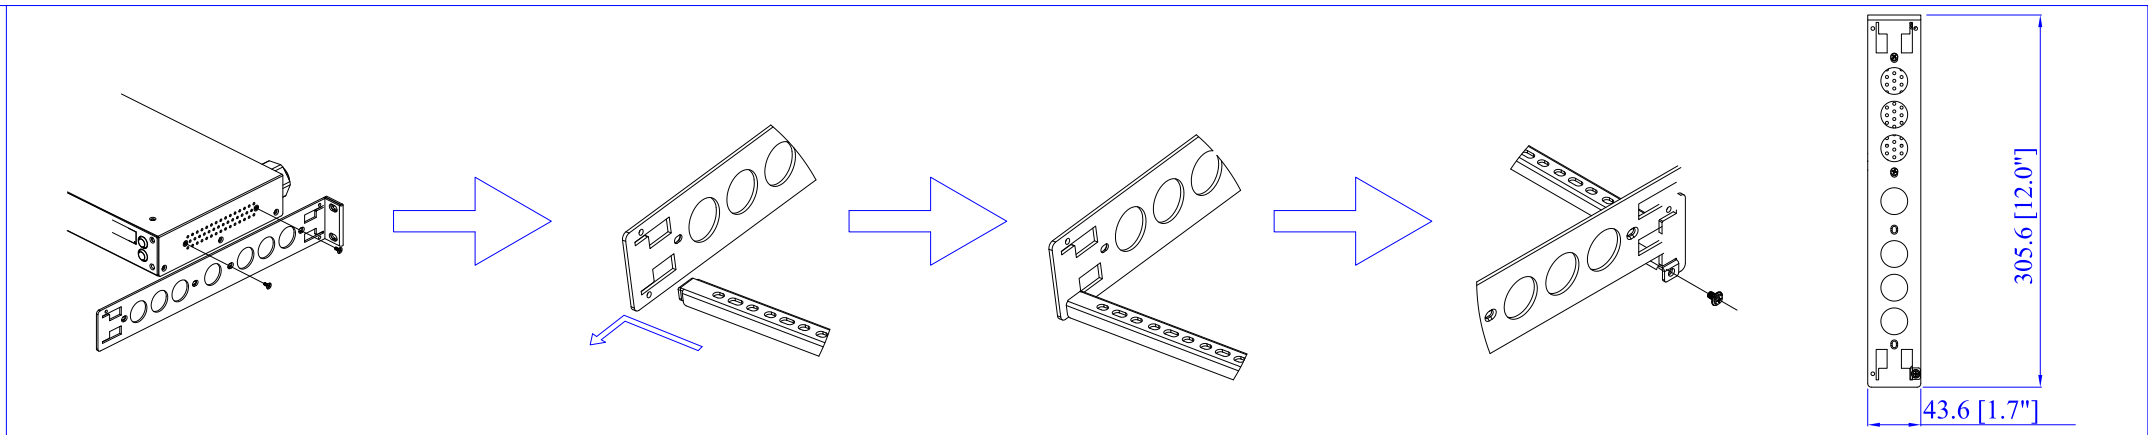

VIEW A

VIEW B

Rear

TOP

Front

See VIEW C

NOTES:  
ALL DIMENSIONS ARE MILLIMETERS[INCHES].

<p><b>Raritan</b> www.raritan.com</p>		PROJECTION THIRD ANGLE	DO NOT SCALE DRAWING	TITLE: iPDU One U, Single Phase, 32A/240V Plug Type: 56PA332 , Outlet Type: (8)IEC320 C19
			SHEET 1 OF 1	
DRAWN : Eva Lin	Sep. 19,2012	THIS DRAWING AND SPECIFICATIONS HEREIN ARE THE PROPERTY OF RARITAN, INC. AND SHALL NOT BE COPIED, REPRODUCED OR USED, IN WHOLE OR IN PART, AS THE BASIS FOR THE MANUFACTURE OR SALE OF ITEMS WITHOUT WRITTEN PERMISSION FROM RARITAN, INC. THIS DRAWING IS BASED UPON LATEST AVAILABLE INFORMATION AND IS SUBJECT TO CHANGE WITHOUT NOTICE.		DWG NO.
ENGINEER: Siang_H	Sep. 19,2012			MPX2-5206A2R & MPX2-4206A2R
APPROVED: Tom_H	Sep. 19,2012			REV. <b>A</b>