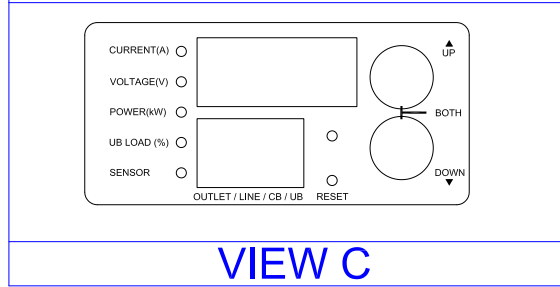

VIEW A

VIEW B

Rear

TOP

Front

See VIEW C

NOTES:  
ALL DIMENSIONS ARE MILLIMETERS[INCHES].

<p><b>Raritan</b> www.raritan.com</p>		PROJECTION THIRD ANGLE	DO NOT SCALE DRAWING	TITLE: iPDU One U, Single Phase, 32A/240V Plug Type: 56PA332 , Outlet Type: (8)IEC320 C19
			SHEET 1 OF 1	
DRAWN : Eva Lin	Sep. 19,2012	THIS DRAWING AND SPECIFICATIONS HEREIN ARE THE PROPERTY OF RARITAN, INC. AND SHALL NOT BE COPIED, REPRODUCED OR USED, IN WHOLE OR IN PART, AS THE BASIS FOR THE MANUFACTURE OR SALE OF ITEMS WITHOUT WRITTEN PERMISSION FROM RARITAN, INC. THIS DRAWING IS BASED UPON LATEST AVAILABLE INFORMATION AND IS SUBJECT TO CHANGE WITHOUT NOTICE.		DWG NO.
ENGINEER: Siang_H	Sep. 19,2012			MPX2-5206A2R & MPX2-4206A2R
APPROVED: Tom_H	Sep. 19,2012			REV. <b>A</b>