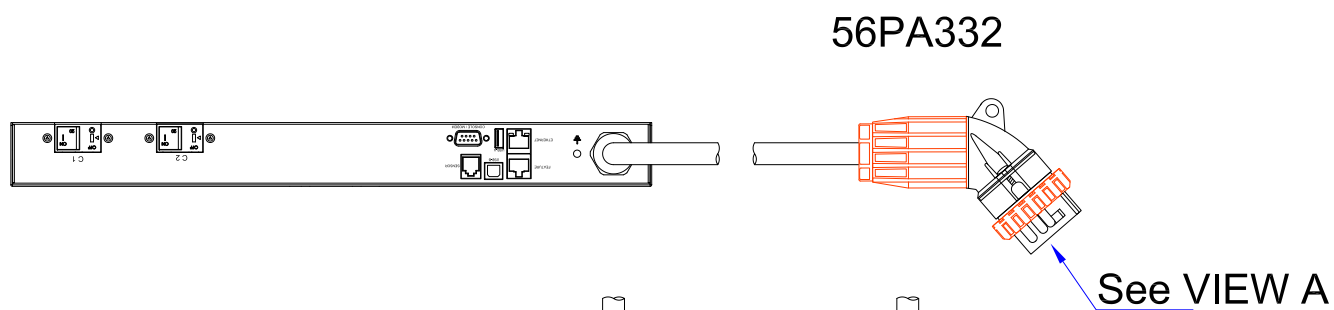

VIEW A

VIEW B

Rear

TOP

Front

See VIEW C

NOTES:  
ALL DIMENSIONS ARE MILLIMETERS[INCHES].

<p><b>Raritan</b> www.raritan.com</p>		PROJECTION THIRD ANGLE	DO NOT SCALE DRAWING	TITLE: iPDU One U, Single Phase, 32A/240V Plug Type: 56PA332 , Outlet Type: (8)IEC320 C19
			SHEET 1 OF 1	
DRAWN : Eva Lin	Sep. 19,2012	THIS DRAWING AND SPECIFICATIONS HEREIN ARE THE PROPERTY OF RARITAN, INC. AND SHALL NOT BE COPIED, REPRODUCED OR USED, IN WHOLE OR IN PART, AS THE BASIS FOR THE MANUFACTURE OR SALE OF ITEMS WITHOUT WRITTEN PERMISSION FROM RARITAN, INC. THIS DRAWING IS BASED UPON LATEST AVAILABLE INFORMATION AND IS SUBJECT TO CHANGE WITHOUT NOTICE.		DWG NO.
ENGINEER: Siang_H	Sep. 19,2012			MPX2-5206A2R & MPX2-4206A2R
APPROVED: Tom_H	Sep. 19,2012			REV. <b>A</b>