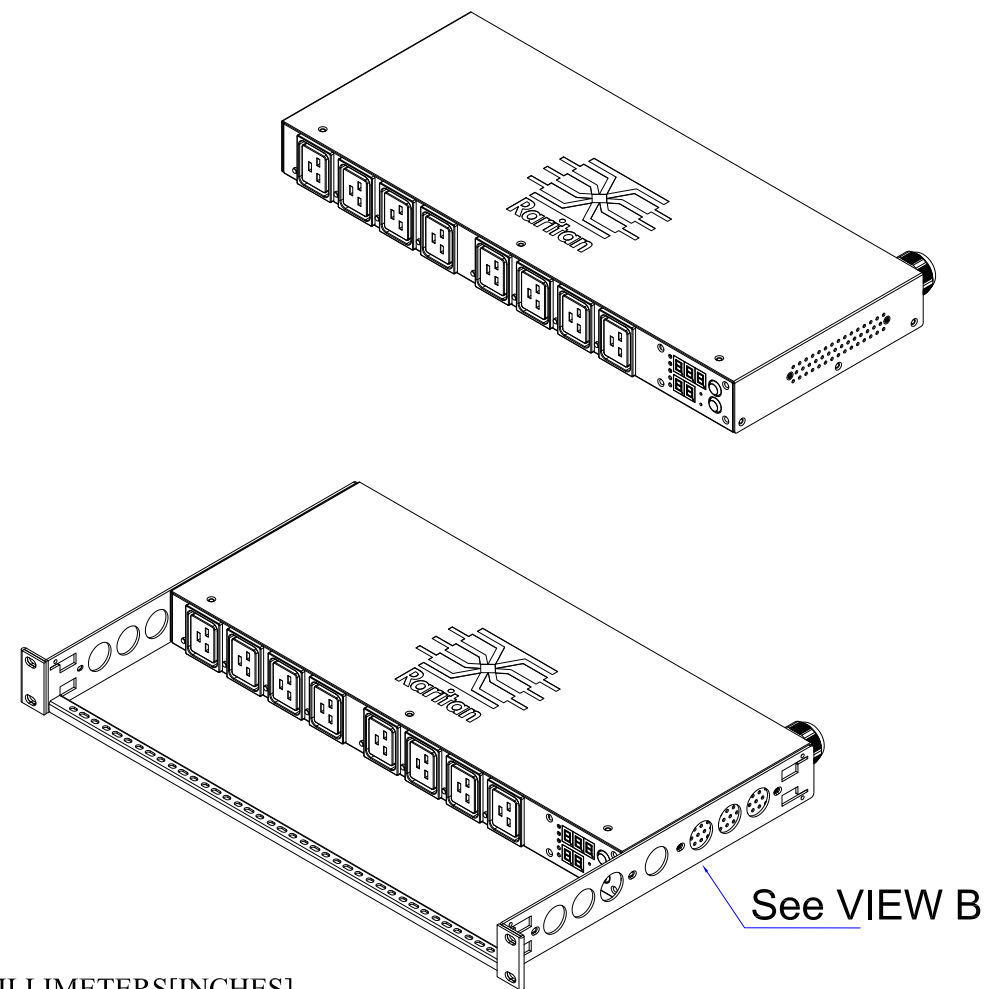

VIEW A

VIEW B

Rear

TOP

Front

See VIEW C

NOTES:  
ALL DIMENSIONS ARE MILLIMETERS[INCHES].

<p><b>Raritan</b> www.raritan.com</p>		PROJECTION THIRD ANGLE	DO NOT SCALE DRAWING	TITLE: iPDU One U, Single Phase, 32A/240V Plug Type: 56PA332 , Outlet Type: (8)IEC320 C19
			SHEET 1 OF 1	
DRAWN : Eva Lin	Sep. 19,2012	THIS DRAWING AND SPECIFICATIONS HEREIN ARE THE PROPERTY OF RARITAN, INC. AND SHALL NOT BE COPIED, REPRODUCED OR USED, IN WHOLE OR IN PART, AS THE BASIS FOR THE MANUFACTURE OR SALE OF ITEMS WITHOUT WRITTEN PERMISSION FROM RARITAN, INC. THIS DRAWING IS BASED UPON LATEST AVAILABLE INFORMATION AND IS SUBJECT TO CHANGE WITHOUT NOTICE.		DWG NO.
ENGINEER: Siang_H	Sep. 19,2012			MPX2-5206A2R & MPX2-4206A2R
APPROVED: Tom_H	Sep. 19,2012			REV. <b>A</b>