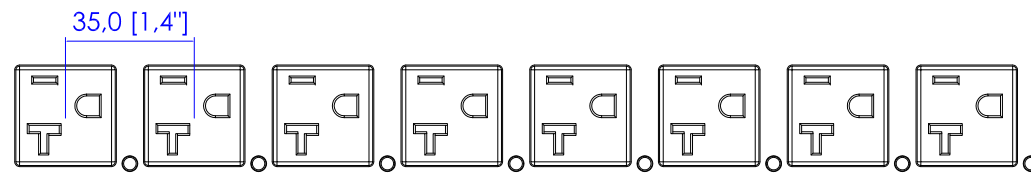

NEMA L5-20P

VIEW A

VIEW B

VIEW C

NOTES:

1. ALL DIMENSIONS ARE MILLIMETERS [INCHES].

PROJECTION  
THIRD ANGLE

DO NOT SCALE DRAWING

TITLE: iPDU One U,  
Single Phase, 16A/100V-120V,  
Plug Type:NEMA L5-20P (2)  
Outlet Type:(24)NEMA 5-20R

DRAWN :	EVA LIN	Oct.01, 2013
ENGINEER:	Siang_H	Aug. 17,2012
APPROVED:	Tom_H	Aug. 17,2012

DWG NO.  
**MPX2-5219X2 & MPX2-4219X2**