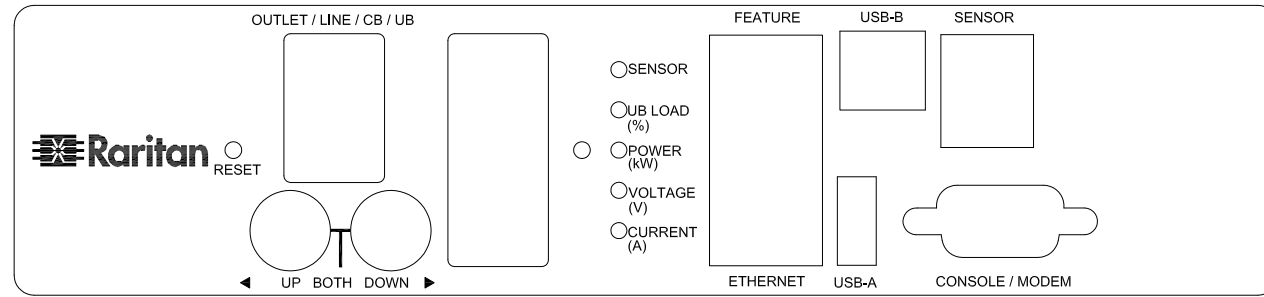

NEMA L5-20P

VIEW A

VIEW B

VIEW C

NOTES:

1. ALL DIMENSIONS ARE MILLIMETERS [INCHES].

PROJECTION  
THIRD ANGLE

DO NOT SCALE DRAWING

TITLE: iPDU One U,  
Single Phase, 16A/100V-120V,  
Plug Type:NEMA L5-20P (2)  
Outlet Type:(24)NEMA 5-20R

DRAWN :	EVA LIN	Oct.01, 2013
ENGINEER:	Siang_H	Aug. 17,2012
APPROVED:	Tom_H	Aug. 17,2012

DWG NO.  
**MPX2-5219X2 & MPX2-4219X2**