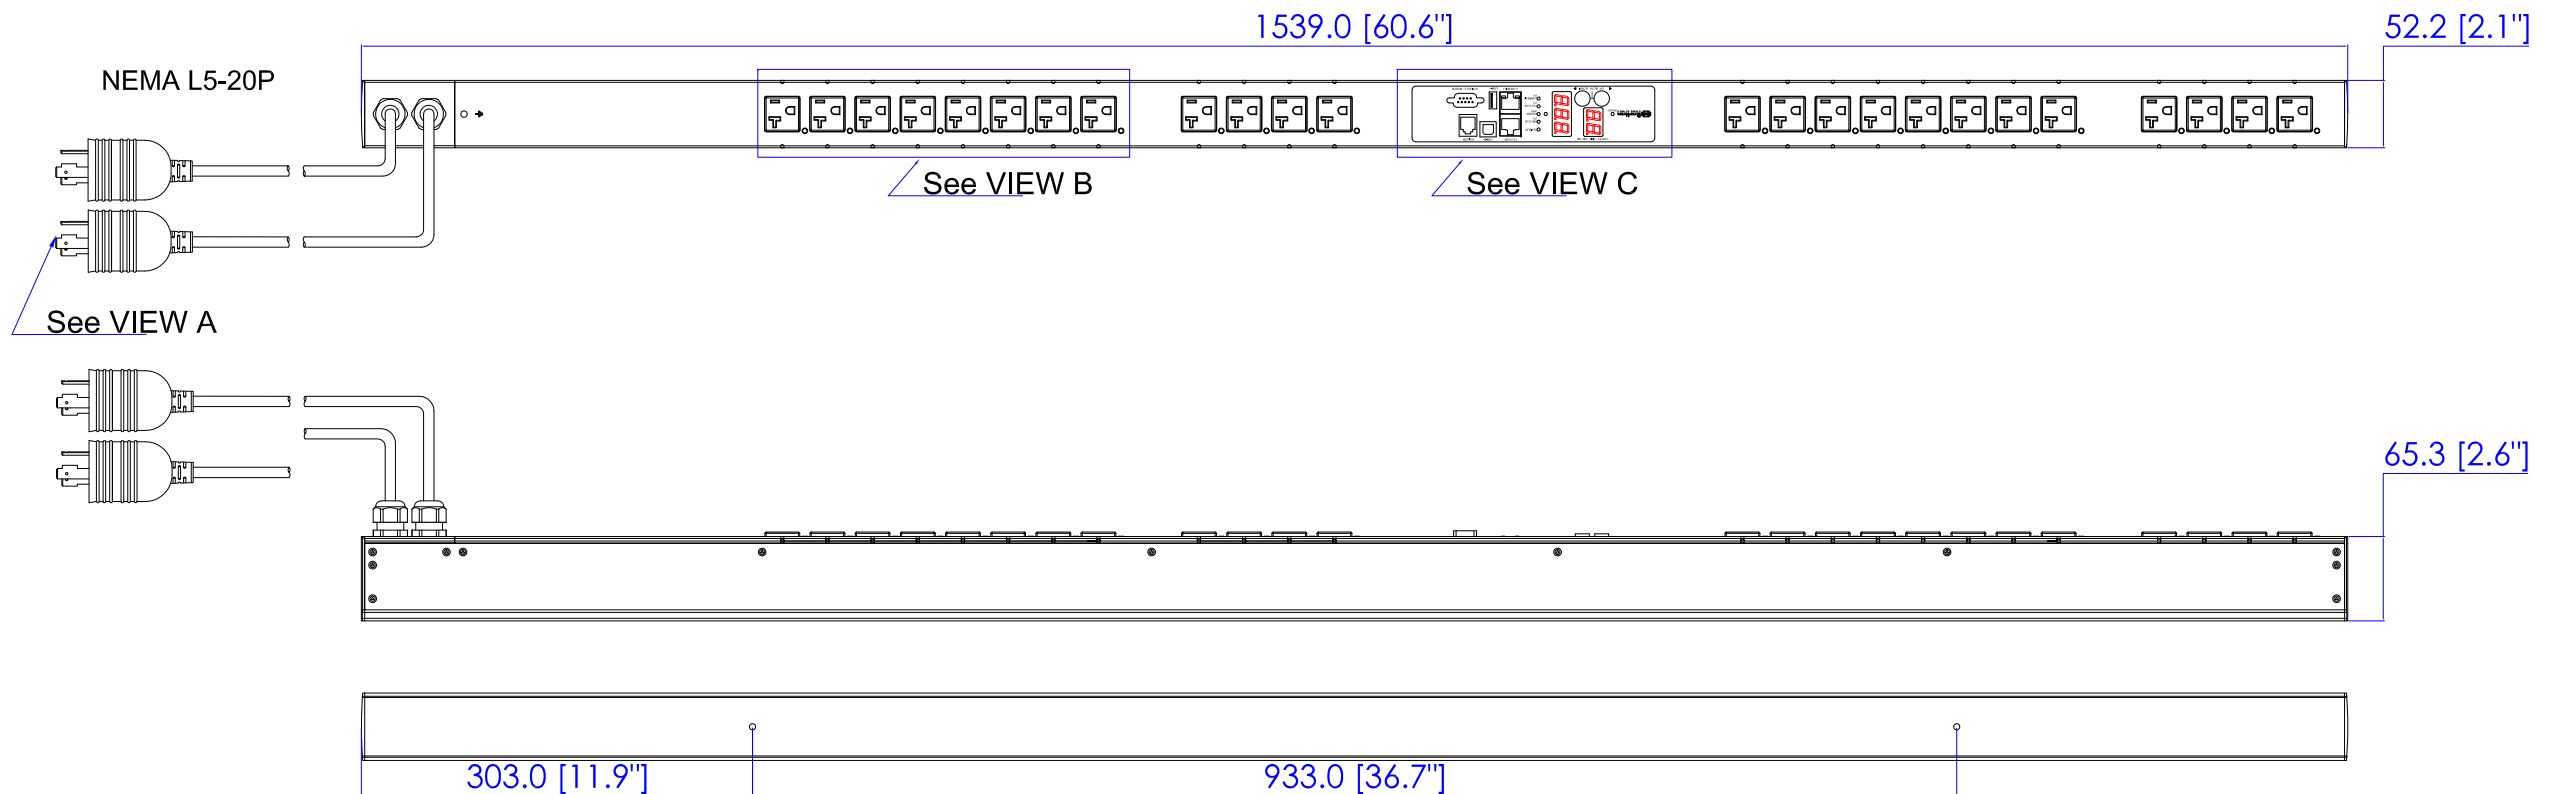

NEMA L5-20P

VIEW A

VIEW B

VIEW C

NOTES:

1. ALL DIMENSIONS ARE MILLIMETERS [INCHES].

PROJECTION  
THIRD ANGLE

DO NOT SCALE DRAWING

TITLE: iPDU One U,  
Single Phase, 16A/100V-120V,  
Plug Type:NEMA L5-20P (2)  
Outlet Type:(24)NEMA 5-20R

DRAWN :	EVA LIN	Oct.01, 2013
ENGINEER:	Siang_H	Aug. 17,2012
APPROVED:	Tom_H	Aug. 17,2012

DWG NO.  
**MPX2-5219X2 & MPX2-4219X2**