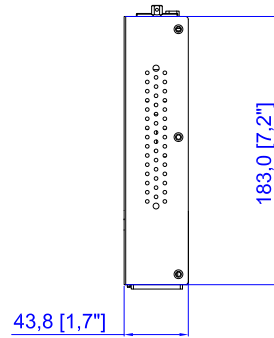

Clipsal 56P315

VIEW A

VIEW B

Rear

IEC60320 C19

Clipsal 56P315

See VIEW C

See VIEW A

VIEW C

TOP

Front

440,0 [17,3"]

See VIEW B

NOTES:
ALL DIMENSIONS ARE MILLIMETERS[INCHES].

<p>Raritan www.raritan.com</p>	PROJECTION THIRD ANGLE	DO NOT SCALE DRAWING	TITLE: iPDU One U, Single Phase, 15A/240V Inlet Type:IEC60320 C20 , Plug Type:Clipsal 56P315 Outlet Type:(12)IEC320 C13
	SHEET 1 OF 1		
DRAWN : Eva LIN ENGINEER: Siang_H APPROVED: Tom_H	June 25,2012 June 25,2012 June 25,2012	THIS DRAWING AND SPECIFICATIONS HEREIN ARE THE PROPERTY OF RARITAN, INC. AND SHALL NOT BE COPIED, REPRODUCED OR USED, IN WHOLE OR IN PART, AS THE BASIS FOR THE MANUFACTURE OR SALE OF ITEMS WITHOUT WRITTEN PERMISSION FROM RARITAN, INC. THIS DRAWING IS BASED UPON LATEST AVAILABLE INFORMATION AND IS SUBJECT TO CHANGE WITHOUT NOTICE.	REV. A