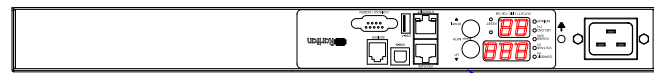

Clipsal 56P315

VIEW A

VIEW B

Rear

IEC60320 C19

Clipsal 56P315

See VIEW C

See VIEW A

VIEW C

TOP

Front

440,0 [17,3"]

See VIEW B

NOTES:
ALL DIMENSIONS ARE MILLIMETERS[INCHES].

<p>Raritan www.raritan.com</p>	PROJECTION THIRD ANGLE	DO NOT SCALE DRAWING	TITLE: iPDU One U, Single Phase, 15A/240V Inlet Type:IEC60320 C20 , Plug Type:Clipsal 56P315 Outlet Type:(12)IEC320 C13
	SHEET 1 OF 1		
DRAWN : Eva LIN ENGINEER: Siang_H APPROVED: Tom_H	June 25,2012 June 25,2012 June 25,2012	THIS DRAWING AND SPECIFICATIONS HEREIN ARE THE PROPERTY OF RARITAN, INC. AND SHALL NOT BE COPIED, REPRODUCED OR USED, IN WHOLE OR IN PART, AS THE BASIS FOR THE MANUFACTURE OR SALE OF ITEMS WITHOUT WRITTEN PERMISSION FROM RARITAN, INC. THIS DRAWING IS BASED UPON LATEST AVAILABLE INFORMATION AND IS SUBJECT TO CHANGE WITHOUT NOTICE.	REV. A