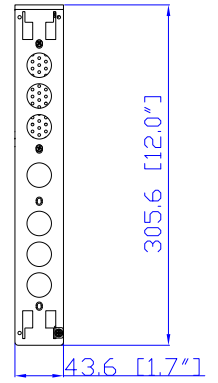

Clipsal 56P315

VIEW A

VIEW B

Rear

IEC60320 C19

Clipsal 56P315

See VIEW C

See VIEW A

VIEW C

TOP

Front

440,0 [17,3"]

See VIEW B

NOTES:
ALL DIMENSIONS ARE MILLIMETERS[INCHES].

<p>Raritan www.raritan.com</p>	PROJECTION THIRD ANGLE	DO NOT SCALE DRAWING	TITLE: iPDU One U, Single Phase, 15A/240V Inlet Type:IEC60320 C20 , Plug Type:Clipsal 56P315 Outlet Type:(12)IEC320 C13
	SHEET 1 OF 1		
DRAWN : Eva LIN ENGINEER: Siang_H APPROVED: Tom_H	June 25,2012 June 25,2012 June 25,2012	THIS DRAWING AND SPECIFICATIONS HEREIN ARE THE PROPERTY OF RARITAN, INC. AND SHALL NOT BE COPIED, REPRODUCED OR USED, IN WHOLE OR IN PART, AS THE BASIS FOR THE MANUFACTURE OR SALE OF ITEMS WITHOUT WRITTEN PERMISSION FROM RARITAN, INC. THIS DRAWING IS BASED UPON LATEST AVAILABLE INFORMATION AND IS SUBJECT TO CHANGE WITHOUT NOTICE.	REV. A