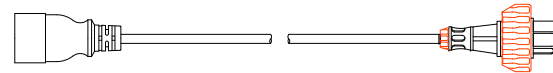

Clipsal 56P315

VIEW A

VIEW B

Rear

IEC60320 C19

Clipsal 56P315

See VIEW C

See VIEW A

VIEW C

TOP

Front

440,0 [17,3"]

See VIEW B

NOTES:
ALL DIMENSIONS ARE MILLIMETERS[INCHES].

<p>Raritan www.raritan.com</p>	PROJECTION THIRD ANGLE	DO NOT SCALE DRAWING	TITLE: iPDU One U, Single Phase, 15A/240V Inlet Type:IEC60320 C20 , Plug Type:Clipsal 56P315 Outlet Type:(12)IEC320 C13
	SHEET 1 OF 1		
DRAWN : Eva LIN ENGINEER: Siang_H APPROVED: Tom_H	June 25,2012 June 25,2012 June 25,2012	THIS DRAWING AND SPECIFICATIONS HEREIN ARE THE PROPERTY OF RARITAN, INC. AND SHALL NOT BE COPIED, REPRODUCED OR USED, IN WHOLE OR IN PART, AS THE BASIS FOR THE MANUFACTURE OR SALE OF ITEMS WITHOUT WRITTEN PERMISSION FROM RARITAN, INC. THIS DRAWING IS BASED UPON LATEST AVAILABLE INFORMATION AND IS SUBJECT TO CHANGE WITHOUT NOTICE.	REV. A