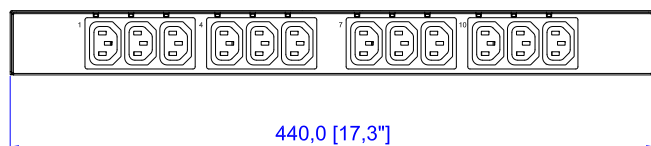

Clipsal 56P315

VIEW A

VIEW B

Rear

IEC60320 C19

Clipsal 56P315

See VIEW C

See VIEW A

VIEW C

TOP

Front

440,0 [17,3"]

See VIEW B

NOTES:
ALL DIMENSIONS ARE MILLIMETERS[INCHES].

<p>Raritan www.raritan.com</p>	PROJECTION THIRD ANGLE	DO NOT SCALE DRAWING	TITLE: iPDU One U, Single Phase, 15A/240V Inlet Type:IEC60320 C20 , Plug Type:Clipsal 56P315 Outlet Type:(12)IEC320 C13
	SHEET 1 OF 1		
DRAWN : Eva LIN ENGINEER: Siang_H APPROVED: Tom_H	June 25,2012 June 25,2012 June 25,2012	THIS DRAWING AND SPECIFICATIONS HEREIN ARE THE PROPERTY OF RARITAN, INC. AND SHALL NOT BE COPIED, REPRODUCED OR USED, IN WHOLE OR IN PART, AS THE BASIS FOR THE MANUFACTURE OR SALE OF ITEMS WITHOUT WRITTEN PERMISSION FROM RARITAN, INC. THIS DRAWING IS BASED UPON LATEST AVAILABLE INFORMATION AND IS SUBJECT TO CHANGE WITHOUT NOTICE.	REV. A