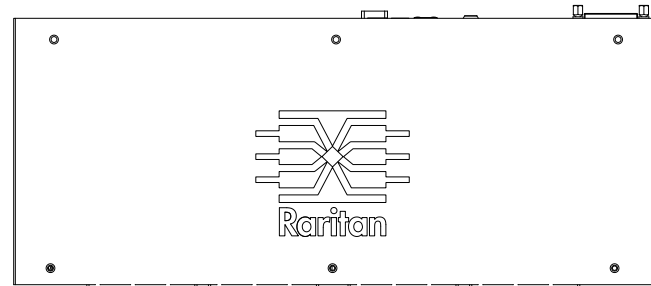

Clipsal 56P315

VIEW A

VIEW B

Rear

IEC60320 C19

Clipsal 56P315

See VIEW C

See VIEW A

VIEW C

TOP

Front

440,0 [17,3"]

See VIEW B

NOTES:
ALL DIMENSIONS ARE MILLIMETERS[INCHES].

<p>Raritan www.raritan.com</p>	PROJECTION THIRD ANGLE	DO NOT SCALE DRAWING	TITLE: iPDU One U, Single Phase, 15A/240V Inlet Type:IEC60320 C20 , Plug Type:Clipsal 56P315 Outlet Type:(12)IEC320 C13
	SHEET 1 OF 1		
DRAWN : Eva LIN ENGINEER: Siang_H APPROVED: Tom_H	June 25,2012 June 25,2012 June 25,2012	THIS DRAWING AND SPECIFICATIONS HEREIN ARE THE PROPERTY OF RARITAN, INC. AND SHALL NOT BE COPIED, REPRODUCED OR USED, IN WHOLE OR IN PART, AS THE BASIS FOR THE MANUFACTURE OR SALE OF ITEMS WITHOUT WRITTEN PERMISSION FROM RARITAN, INC. THIS DRAWING IS BASED UPON LATEST AVAILABLE INFORMATION AND IS SUBJECT TO CHANGE WITHOUT NOTICE.	REV. A