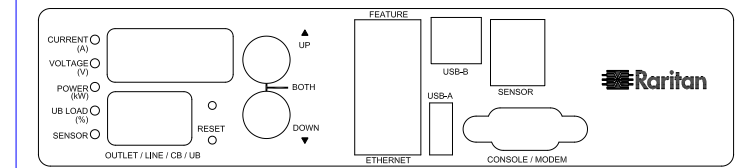

Clipsal 56P315

VIEW A

VIEW B

Rear

IEC60320 C19

Clipsal 56P315

See VIEW C

See VIEW A

VIEW C

TOP

Front

440,0 [17,3"]

See VIEW B

NOTES:
ALL DIMENSIONS ARE MILLIMETERS[INCHES].

<p>Raritan www.raritan.com</p>	PROJECTION THIRD ANGLE	DO NOT SCALE DRAWING	TITLE: iPDU One U, Single Phase, 15A/240V Inlet Type:IEC60320 C20 , Plug Type:Clipsal 56P315 Outlet Type:(12)IEC320 C13
	SHEET 1 OF 1		
DRAWN : Eva LIN ENGINEER: Siang_H APPROVED: Tom_H	June 25,2012 June 25,2012 June 25,2012	THIS DRAWING AND SPECIFICATIONS HEREIN ARE THE PROPERTY OF RARITAN, INC. AND SHALL NOT BE COPIED, REPRODUCED OR USED, IN WHOLE OR IN PART, AS THE BASIS FOR THE MANUFACTURE OR SALE OF ITEMS WITHOUT WRITTEN PERMISSION FROM RARITAN, INC. THIS DRAWING IS BASED UPON LATEST AVAILABLE INFORMATION AND IS SUBJECT TO CHANGE WITHOUT NOTICE.	REV. A