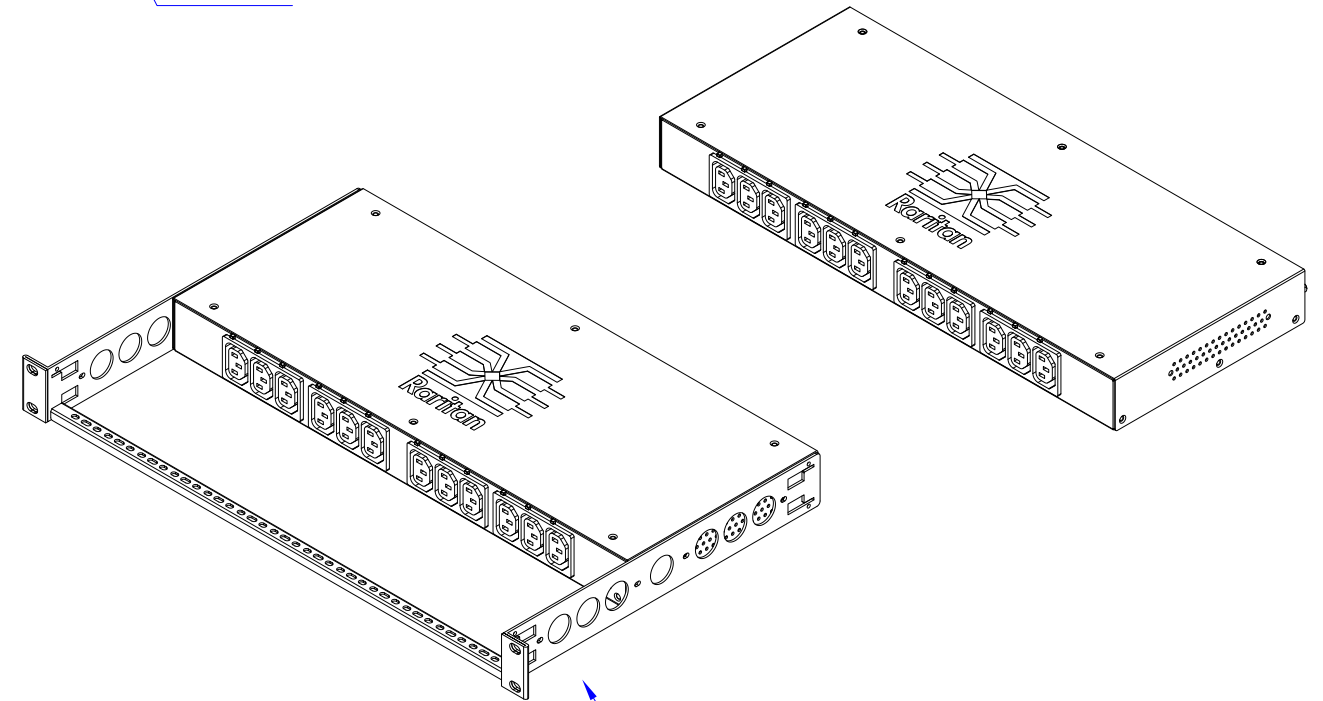

Clipsal 56P315

VIEW A

VIEW B

Rear

IEC60320 C19

Clipsal 56P315

See VIEW C

See VIEW A

VIEW C

TOP

Front

440,0 [17,3"]

See VIEW B

NOTES:
ALL DIMENSIONS ARE MILLIMETERS[INCHES].

<p>Raritan www.raritan.com</p>	PROJECTION THIRD ANGLE	DO NOT SCALE DRAWING	TITLE: iPDU One U, Single Phase, 15A/240V Inlet Type:IEC60320 C20 , Plug Type:Clipsal 56P315 Outlet Type:(12)IEC320 C13
	SHEET 1 OF 1		
DRAWN : Eva LIN ENGINEER: Siang_H APPROVED: Tom_H	June 25,2012 June 25,2012 June 25,2012	THIS DRAWING AND SPECIFICATIONS HEREIN ARE THE PROPERTY OF RARITAN, INC. AND SHALL NOT BE COPIED, REPRODUCED OR USED, IN WHOLE OR IN PART, AS THE BASIS FOR THE MANUFACTURE OR SALE OF ITEMS WITHOUT WRITTEN PERMISSION FROM RARITAN, INC. THIS DRAWING IS BASED UPON LATEST AVAILABLE INFORMATION AND IS SUBJECT TO CHANGE WITHOUT NOTICE.	REV. A