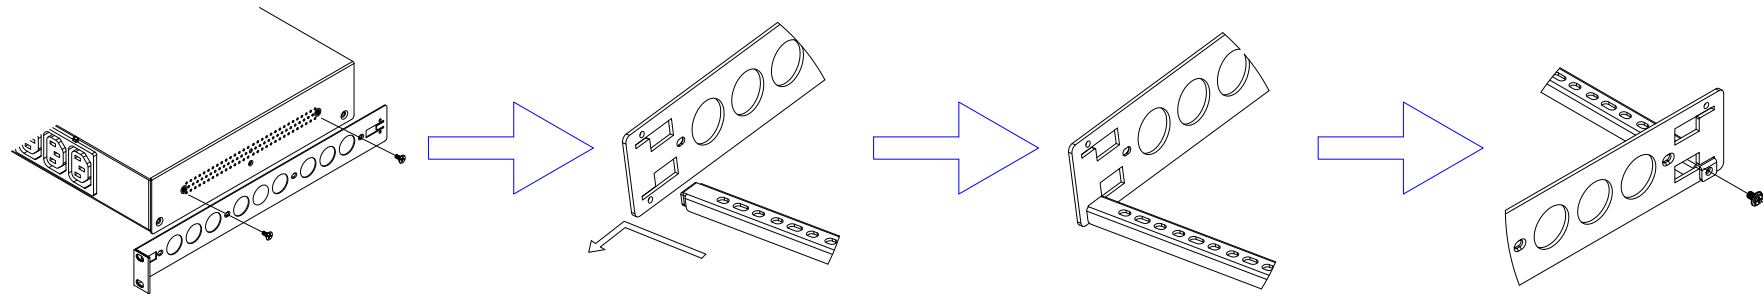

Clipsal 56P315

VIEW A

VIEW B

Rear

IEC60320 C19

Clipsal 56P315

See VIEW C

See VIEW A

VIEW C

TOP

Front

440,0 [17,3"]

See VIEW B

NOTES:
ALL DIMENSIONS ARE MILLIMETERS[INCHES].

<p>Raritan www.raritan.com</p>	PROJECTION THIRD ANGLE	DO NOT SCALE DRAWING	TITLE: iPDU One U, Single Phase, 15A/240V Inlet Type:IEC60320 C20 , Plug Type:Clipsal 56P315 Outlet Type:(12)IEC320 C13
	SHEET 1 OF 1		
DRAWN : Eva LIN ENGINEER: Siang_H APPROVED: Tom_H	June 25,2012 June 25,2012 June 25,2012	THIS DRAWING AND SPECIFICATIONS HEREIN ARE THE PROPERTY OF RARITAN, INC. AND SHALL NOT BE COPIED, REPRODUCED OR USED, IN WHOLE OR IN PART, AS THE BASIS FOR THE MANUFACTURE OR SALE OF ITEMS WITHOUT WRITTEN PERMISSION FROM RARITAN, INC. THIS DRAWING IS BASED UPON LATEST AVAILABLE INFORMATION AND IS SUBJECT TO CHANGE WITHOUT NOTICE.	REV. A