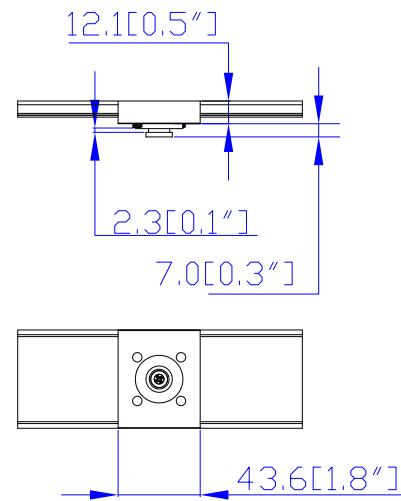

56PA532

VIEW A

VIEW B

VIEW C

Option 1.

Option 2.

Option 3.

VIEW D

NOTES:
ALL DIMENSIONS ARE MILLIMETERS(INCHES).

DRAWN : EVA LIN Spe. 28,2011
ENGINEER: Kevin_L Spe. 29,2011
APPROVED: Tom_H Spe. 30,2011

DO NOT SCALE DRAWING
SHEET 1 OF 1

THIS DRAWING AND SPECIFICATIONS HEREIN ARE THE PROPERTY OF RARITAN, INC. AND SHALL NOT BE COPIED, REPRODUCED OR USED, IN WHOLE OR IN PART, AS THE BASIS FOR THE MANUFACTURE OR SALE OF ITEMS WITHOUT WRITTEN PERMISSION FROM RARITAN, INC. THIS DRAWING IS BASED UPON LATEST AVAILABLE INFORMATION AND IS SUBJECT TO CHANGE WITHOUT NOTICE.

TITLE: iPDU Zero U,
Three phase 32A / 415V
Plug Type:56PA532
Outlet Type:(12)IEC 320 C19

DWG NO. MPX2-5318A2 & MPX2-4318A2

REV. A