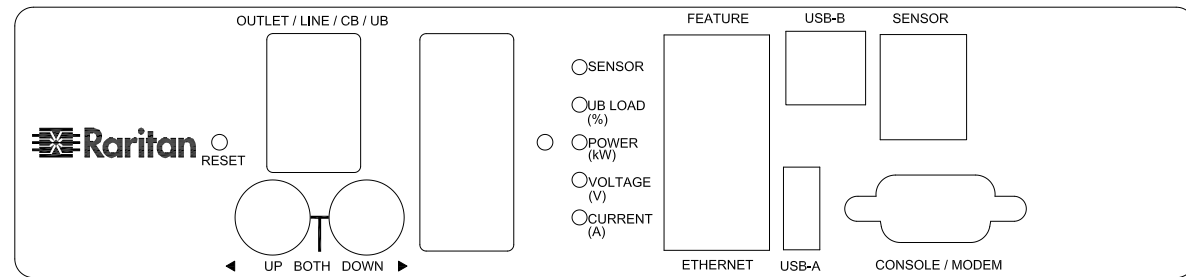

56PA532

VIEW A

VIEW B

VIEW C

Option 1.

Option 2.

Option 3.

VIEW D

TITLE: iPDU Zero U,
Three phase 32A / 415V
Plug Type:56PA532
Outlet Type:(12)IEC 320 C19

DWG NO. MPX2-5318A2 & MPX2-4318A2

REV. A