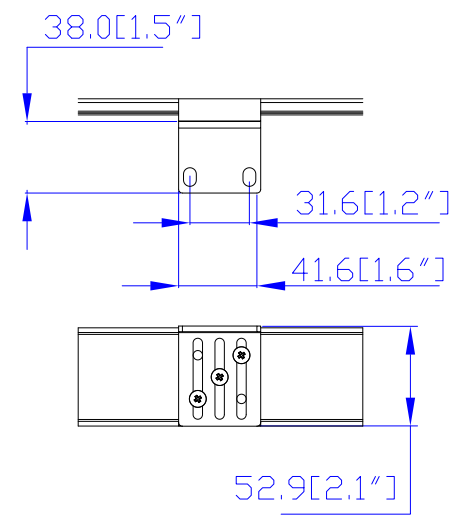

56PA532

VIEW A

VIEW B

VIEW C

Option 1.

Option 2.

Option 3.

VIEW D

NOTES:
ALL DIMENSIONS ARE MILLIMETERS(INCHES).

DRAWN : EVA LIN Spe. 28,2011
ENGINEER: Kevin_L Spe. 29,2011
APPROVED: Tom_H Spe. 30,2011

DO NOT SCALE DRAWING
SHEET 1 OF 1

THIS DRAWING AND SPECIFICATIONS HEREIN ARE THE PROPERTY OF RARITAN, INC. AND SHALL NOT BE COPIED, REPRODUCED OR USED, IN WHOLE OR IN PART, AS THE BASIS FOR THE MANUFACTURE OR SALE OF ITEMS WITHOUT WRITTEN PERMISSION FROM RARITAN, INC. THIS DRAWING IS BASED UPON LATEST AVAILABLE INFORMATION AND IS SUBJECT TO CHANGE WITHOUT NOTICE.

TITLE: iPDU Zero U,
Three phase 32A / 415V
Plug Type:56PA532
Outlet Type:(12)IEC 320 C19

DWG NO. MPX2-5318A2 & MPX2-4318A2

REV. A