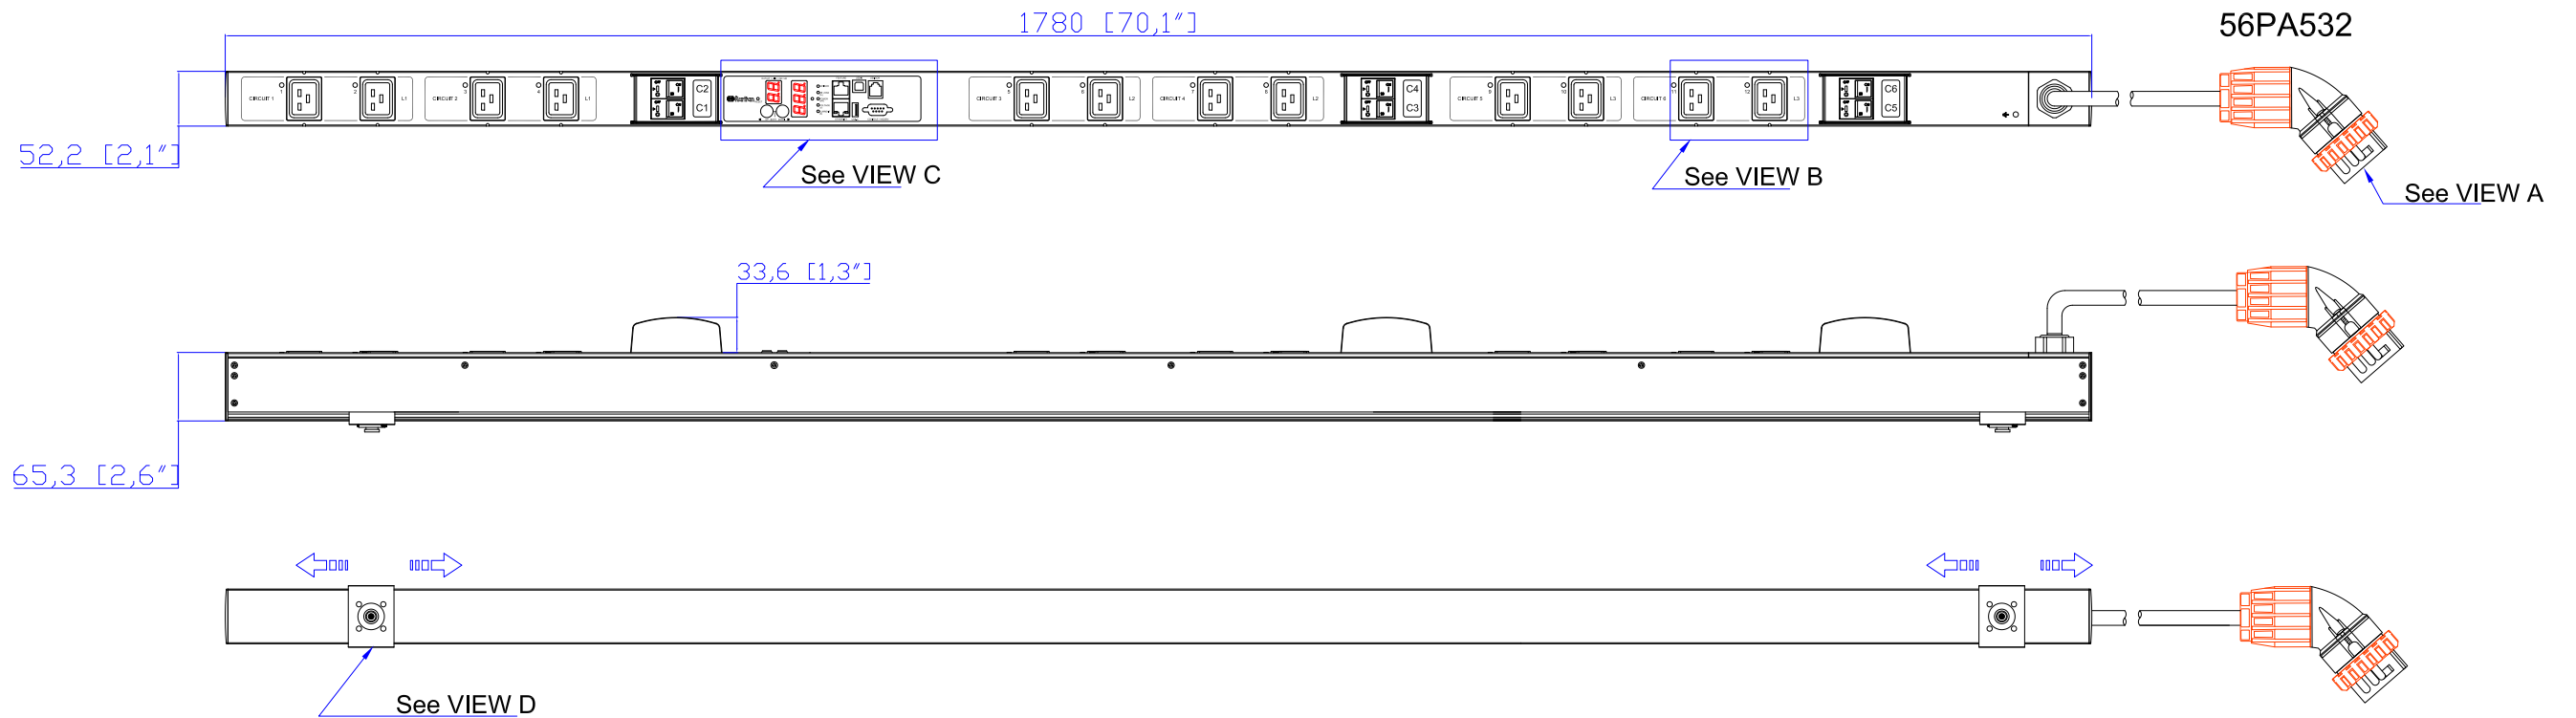

56PA532

VIEW A

VIEW B

VIEW C

Option 1.

Option 2.

Option 3.

VIEW D

NOTES:
ALL DIMENSIONS ARE MILLIMETERS(INCHES).

DRAWN : EVA LIN Spe. 28,2011
ENGINEER: Kevin_L Spe. 29,2011
APPROVED: Tom_H Spe. 30,2011

DO NOT SCALE DRAWING
SHEET 1 OF 1

THIS DRAWING AND SPECIFICATIONS HEREIN ARE THE PROPERTY OF RARITAN, INC. AND SHALL NOT BE COPIED, REPRODUCED OR USED, IN WHOLE OR IN PART, AS THE BASIS FOR THE MANUFACTURE OR SALE OF ITEMS WITHOUT WRITTEN PERMISSION FROM RARITAN, INC. THIS DRAWING IS BASED UPON LATEST AVAILABLE INFORMATION AND IS SUBJECT TO CHANGE WITHOUT NOTICE.

TITLE: iPDU Zero U,
Three phase 32A / 415V
Plug Type:56PA532
Outlet Type:(12)IEC 320 C19

DWG NO. MPX2-5318A2 & MPX2-4318A2

REV. A