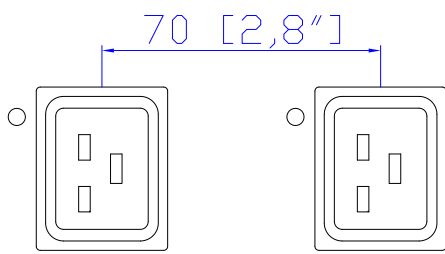

56PA532

VIEW A

VIEW B

VIEW C

Option 1.

Option 2.

Option 3.

VIEW D

NOTES:
ALL DIMENSIONS ARE MILLIMETERS(INCHES).

DRAWN : EVA LIN Spe. 28,2011
ENGINEER: Kevin_L Spe. 29,2011
APPROVED: Tom_H Spe. 30,2011

DO NOT SCALE DRAWING
SHEET 1 OF 1

THIS DRAWING AND SPECIFICATIONS HEREIN ARE THE PROPERTY OF RARITAN, INC. AND SHALL NOT BE COPIED, REPRODUCED OR USED, IN WHOLE OR IN PART, AS THE BASIS FOR THE MANUFACTURE OR SALE OF ITEMS WITHOUT WRITTEN PERMISSION FROM RARITAN, INC. THIS DRAWING IS BASED UPON LATEST AVAILABLE INFORMATION AND IS SUBJECT TO CHANGE WITHOUT NOTICE.

TITLE: iPDU Zero U,
Three phase 32A / 415V
Plug Type:56PA532
Outlet Type:(12)IEC 320 C19

DWG NO. MPX2-5318A2 & MPX2-4318A2

REV. A