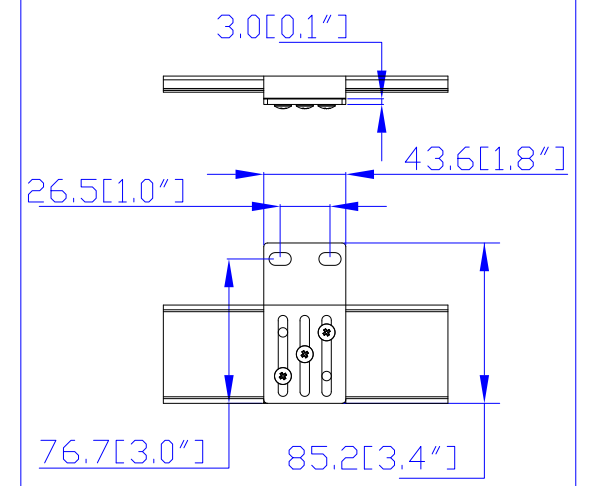

56PA532

VIEW A

VIEW B

VIEW C

Option 1.

Option 2.

Option 3.

VIEW D

NOTES:
ALL DIMENSIONS ARE MILLIMETERS(INCHES).

DRAWN : EVA LIN Spe. 28,2011
ENGINEER: Kevin_L Spe. 29,2011
APPROVED: Tom_H Spe. 30,2011

DO NOT SCALE DRAWING
SHEET 1 OF 1

THIS DRAWING AND SPECIFICATIONS HEREIN ARE THE PROPERTY OF RARITAN, INC. AND SHALL NOT BE COPIED, REPRODUCED OR USED, IN WHOLE OR IN PART, AS THE BASIS FOR THE MANUFACTURE OR SALE OF ITEMS WITHOUT WRITTEN PERMISSION FROM RARITAN, INC. THIS DRAWING IS BASED UPON LATEST AVAILABLE INFORMATION AND IS SUBJECT TO CHANGE WITHOUT NOTICE.

TITLE: iPDU Zero U,
Three phase 32A / 415V
Plug Type:56PA532
Outlet Type:(12)IEC 320 C19

DWG NO. MPX2-5318A2 & MPX2-4318A2

REV. A