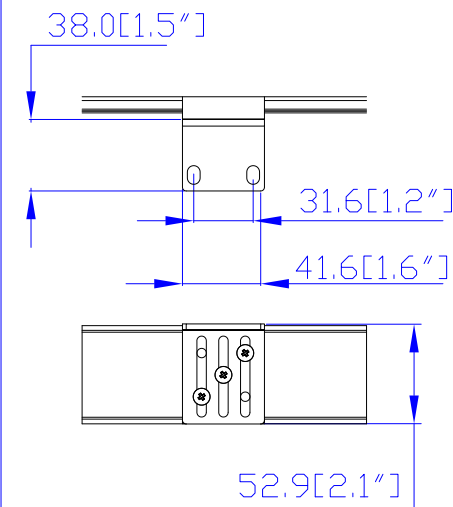

Clipsal 56P315

VIEW A

VIEW B

VIEW C

Option 1.

Option 2.

Option 3.

VIEW D

NOTES:  
1. ALL DIMENSIONS ARE MILLIMETERS [INCHES].

DRAWN : EVA LIN Sep. 06, 2012  
ENGINEER: Siang\_H Sep. 06, 2012  
APPROVED: Tom\_H Sep. 06, 2012

DO NOT SCALE DRAWING  
SHEET 1 OF 1

THIS DRAWING AND SPECIFICATIONS HEREIN ARE THE PROPERTY OF RARITAN, INC. AND SHALL NOT BE COPIED, REPRODUCED OR USED, IN WHOLE OR IN PART, AS THE BASIS FOR THE MANUFACTURE OR SALE OF ITEMS WITHOUT WRITTEN PERMISSION FROM RARITAN, INC. THIS DRAWING IS BASED UPON LATEST AVAILABLE INFORMATION AND IS SUBJECT TO CHANGE WITHOUT NOTICE.

TITLE:  
iPDU Zero U,  
Siang Phase, 15A/240V,  
Plug Type : Clipsal 56P315 ,  
Outlet Type: (14) IEC320 C13, (2) IEC320 C19

DWG NO. **MPX2-5367A4 & PX2-4367A4** REV. **A**