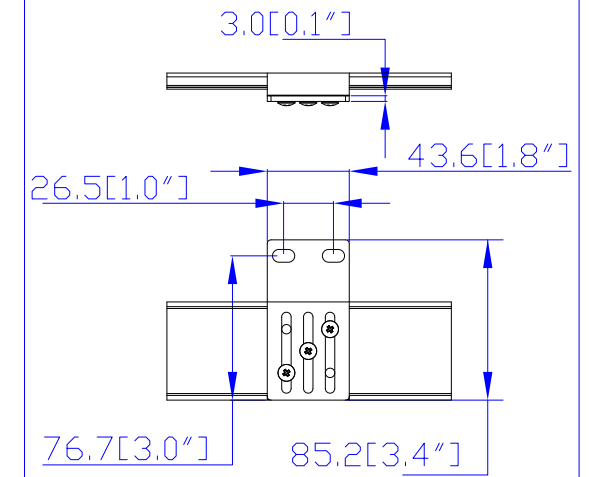

Clipsal 56P315

VIEW A

VIEW B

VIEW C

Option 1.

Option 2.

Option 3.

VIEW D

NOTES:  
1. ALL DIMENSIONS ARE MILLIMETERS [INCHES].

DRAWN : EVA LIN Sep. 06, 2012  
ENGINEER: Siang\_H Sep. 06, 2012  
APPROVED: Tom\_H Sep. 06, 2012

DO NOT SCALE DRAWING  
SHEET 1 OF 1

THIS DRAWING AND SPECIFICATIONS HEREIN ARE THE PROPERTY OF RARITAN, INC. AND SHALL NOT BE COPIED, REPRODUCED OR USED, IN WHOLE OR IN PART, AS THE BASIS FOR THE MANUFACTURE OR SALE OF ITEMS WITHOUT WRITTEN PERMISSION FROM RARITAN, INC. THIS DRAWING IS BASED UPON LATEST AVAILABLE INFORMATION AND IS SUBJECT TO CHANGE WITHOUT NOTICE.

TITLE:  
iPDU Zero U,  
Siang Phase, 15A/240V,  
Plug Type : Clipsal 56P315 ,  
Outlet Type: (14) IEC320 C13, (2) IEC320 C19

DWG NO. **MPX2-5367A4 & PX2-4367A4** REV. **A**