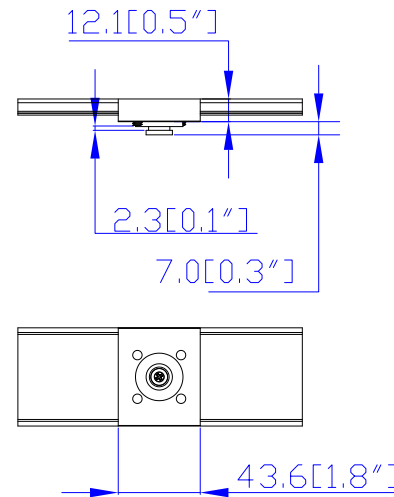

Option 1.

NOTES:
1. ALL DIMENSIONS ARE MILLIMETERS [INCHES].

DRAWN : EVA LIN Sep. 06, 2012
ENGINEER: Siang_H Sep. 06, 2012
APPROVED: Tom_H Sep. 06, 2012

DO NOT SCALE DRAWING
SHEET 1 OF 1

THIS DRAWING AND SPECIFICATIONS HEREIN ARE THE PROPERTY OF RARITAN, INC. AND SHALL NOT BE COPIED, REPRODUCED OR USED, IN WHOLE OR IN PART, AS THE BASIS FOR THE MANUFACTURE OR SALE OF ITEMS WITHOUT WRITTEN PERMISSION FROM RARITAN, INC. THIS DRAWING IS BASED UPON LATEST AVAILABLE INFORMATION AND IS SUBJECT TO CHANGE WITHOUT NOTICE.

TITLE:
iPDU Zero U,
Siang Phase, 15A/240V,
Plug Type : Clipsal 56P315 ,
Outlet Type: (14) IEC320 C13, (2) IEC320 C19

DWG NO. **MPX2-5367A4 & PX2-4367A4** REV. **A**