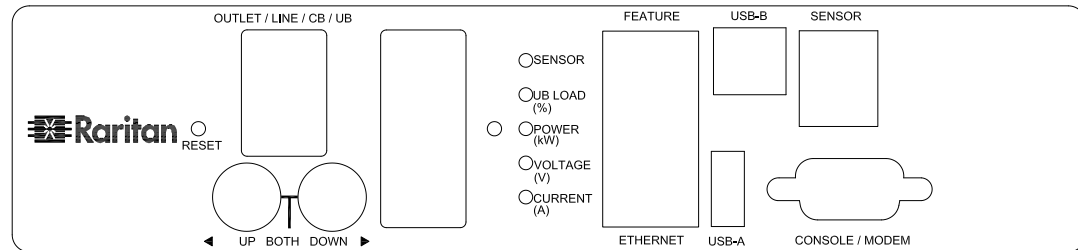

Clipsal 56P315

VIEW A

VIEW B

VIEW C

Option 1.

Option 2.

Option 3.

VIEW D

TITLE:  
iPDU Zero U,  
Siang Phase, 15A/240V,  
Plug Type : Clipsal 56P315 ,  
Outlet Type: (14) IEC320 C13, (2) IEC320 C19

DWG NO. **MPX2-5367A4 & PX2-4367A4** REV. **A**