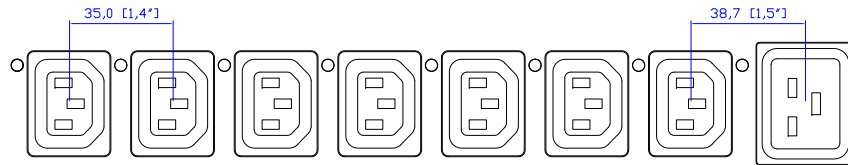

NOTES:
1. ALL DIMENSIONS ARE MILLIMETERS [INCHES].

DRAWN : EVA LIN Sep. 06, 2012
ENGINEER: Siang_H Sep. 06, 2012
APPROVED: Tom_H Sep. 06, 2012

DO NOT SCALE DRAWING
SHEET 1 OF 1

THIS DRAWING AND SPECIFICATIONS HEREIN ARE THE PROPERTY OF RARITAN, INC. AND SHALL NOT BE COPIED, REPRODUCED OR USED, IN WHOLE OR IN PART, AS THE BASIS FOR THE MANUFACTURE OR SALE OF ITEMS WITHOUT WRITTEN PERMISSION FROM RARITAN, INC. THIS DRAWING IS BASED UPON LATEST AVAILABLE INFORMATION AND IS SUBJECT TO CHANGE WITHOUT NOTICE.

TITLE:
iPDU Zero U,
Siang Phase, 15A/240V,
Plug Type : Clipsal 56P315 ,
Outlet Type: (14) IEC320 C13, (2) IEC320 C19

DWG NO. **MPX2-5367A4 & PX2-4367A4** REV. **A**