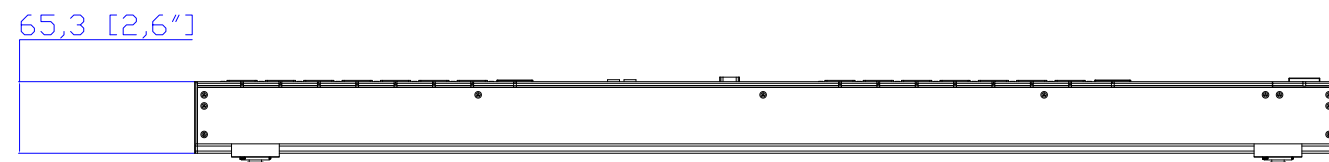

Clipsal 56P315

VIEW A

VIEW B

VIEW C

Option 1.

Option 2.

Option 3.

VIEW D

NOTES:  
1. ALL DIMENSIONS ARE MILLIMETERS [INCHES].

DRAWN : EVA LIN Sep. 06, 2012  
ENGINEER: Siang\_H Sep. 06, 2012  
APPROVED: Tom\_H Sep. 06, 2012

DO NOT SCALE DRAWING  
SHEET 1 OF 1

THIS DRAWING AND SPECIFICATIONS HEREIN ARE THE PROPERTY OF RARITAN, INC. AND SHALL NOT BE COPIED, REPRODUCED OR USED, IN WHOLE OR IN PART, AS THE BASIS FOR THE MANUFACTURE OR SALE OF ITEMS WITHOUT WRITTEN PERMISSION FROM RARITAN, INC. THIS DRAWING IS BASED UPON LATEST AVAILABLE INFORMATION AND IS SUBJECT TO CHANGE WITHOUT NOTICE.