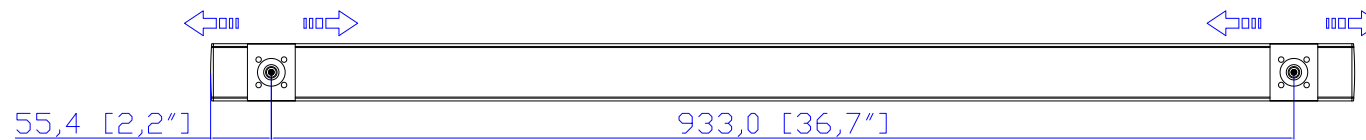

Clipsal 56P315

VIEW A

VIEW B

VIEW C

Option 1.

Option 2.

Option 3.

VIEW D

TITLE:  
iPDU Zero U,  
Siang Phase, 15A/240V,  
Plug Type : Clipsal 56P315 ,  
Outlet Type: (14) IEC320 C13, (2) IEC320 C19

DWG NO. **MPX2-5367A4 & PX2-4367A4** REV. **A**