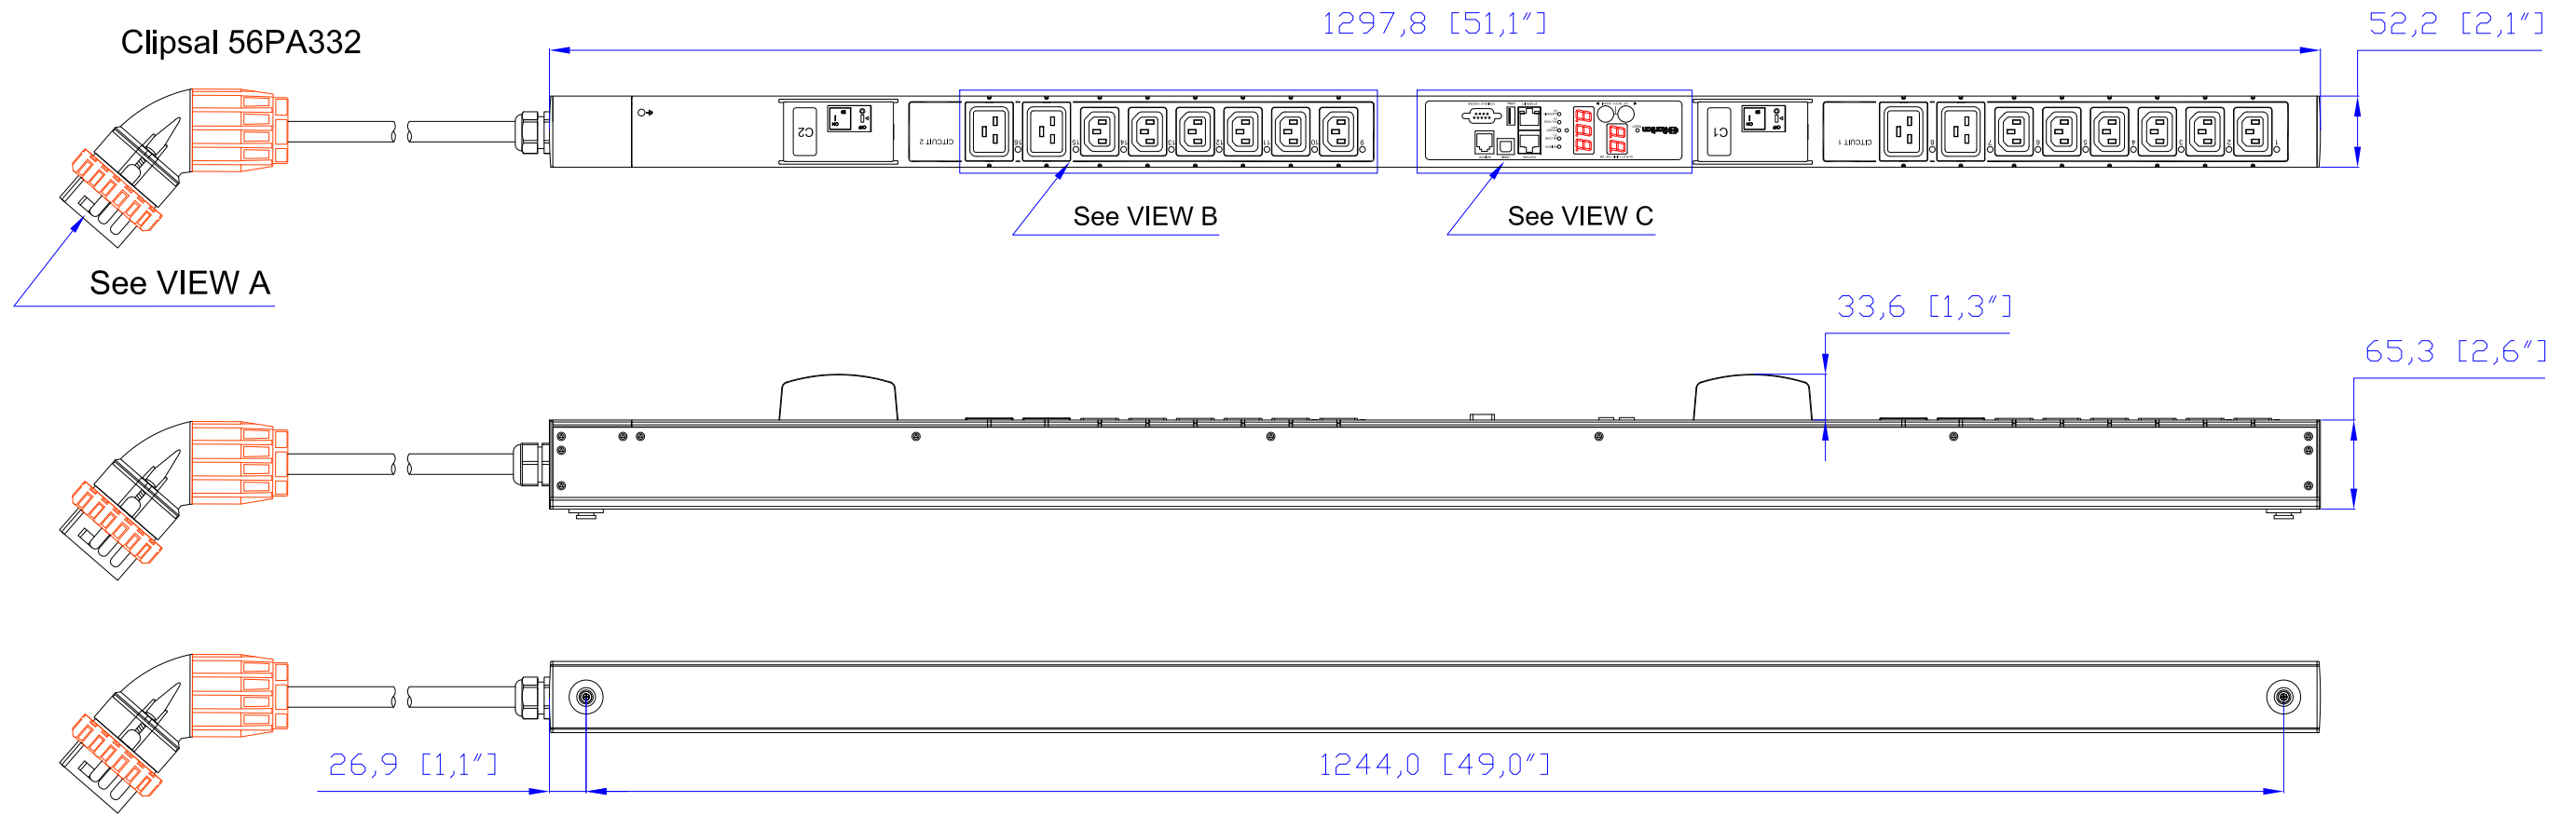

Clipsal 56PA332
VIEW A

VIEW B

VIEW C

NOTES:
1. ALL DIMENSIONS ARE MILLIMETERS [INCHES].

 www.raritan.com	PROJECTION THIRD ANGLE	DO NOT SCALE DRAWING SHEET 1 OF 1	TITLE: iPDU One U, Single Phase, 32A/240V Input: Clipsal 56PA332, 250V 32A Output (12) IEC320 C13, (4) IEC320 C19
	THIS DRAWING AND SPECIFICATIONS HEREIN ARE THE PROPERTY OF RARITAN, Inc. AND SHALL NOT BE COPIED, REPRODUCED OR USED, IN WHOLE OR IN PART, AS THE BASIS FOR THE MANUFACTURE OR SALE OF ITEMS WITHOUT WRITTEN PERMISSION FROM RARITAN, Inc. THIS DRAWING IS BASED UPON LATEST AVAILABLE INFORMATION AND IS SUBJECT TO CHANGE WITHOUT NOTICE.		
DRAWN : EVA LIN Mar. 21, 2011	ENGINEER: Kenny C Mar. 21, 2011	APPROVED: Kevin C Mar. 21, 2011	REV. A