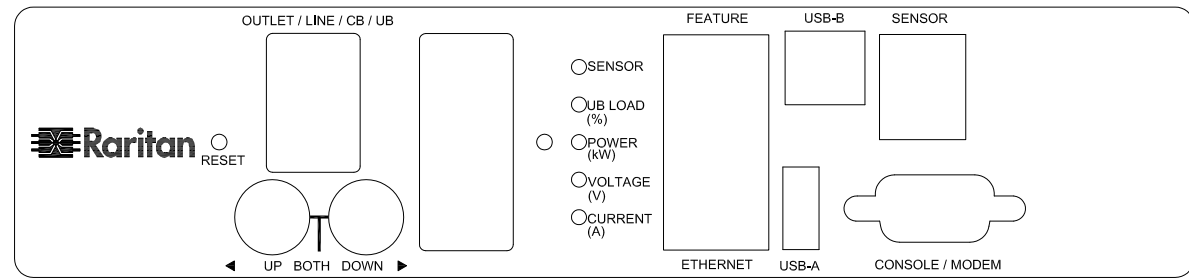

NEMA L5-30P

VIEW A

VIEW B

VIEW C

NOTES:  
1. ALL DIMENSIONS ARE MILLIMETERS [INCHES].

DO NOT SCALE DRAWING

SHEET 1 OF 1

THIS DRAWING AND SPECIFICATIONS HEREIN ARE THE PROPERTY OF RARITAN, Inc. AND SHALL NOT BE COPIED, REPRODUCED OR USED, IN WHOLE OR IN PART, AS THE BASIS FOR THE MANUFACTURE OR SALE OF ITEMS WITHOUT WRITTEN PERMISSION FROM RARITAN, Inc. THIS DRAWING IS BASED UPON LATEST AVAILABLE INFORMATION AND IS SUBJECT TO CHANGE WITHOUT NOTICE.

TITLE: iPDU Zero U,  
Single Phase, 24A/100V-120V,  
Plug Type:NEMA L5-30P  
Outlet Type:(20)NEMA 5-20R

DWG NO. **MPX2-5453 & MPX2-4453**

REV. **A**

DRAWN :	EVA LIN	Feb.12, 2014
ENGINEER:	Siang_h	Feb.12, 2014
APPROVED:	Tom_H	Feb.12, 2014