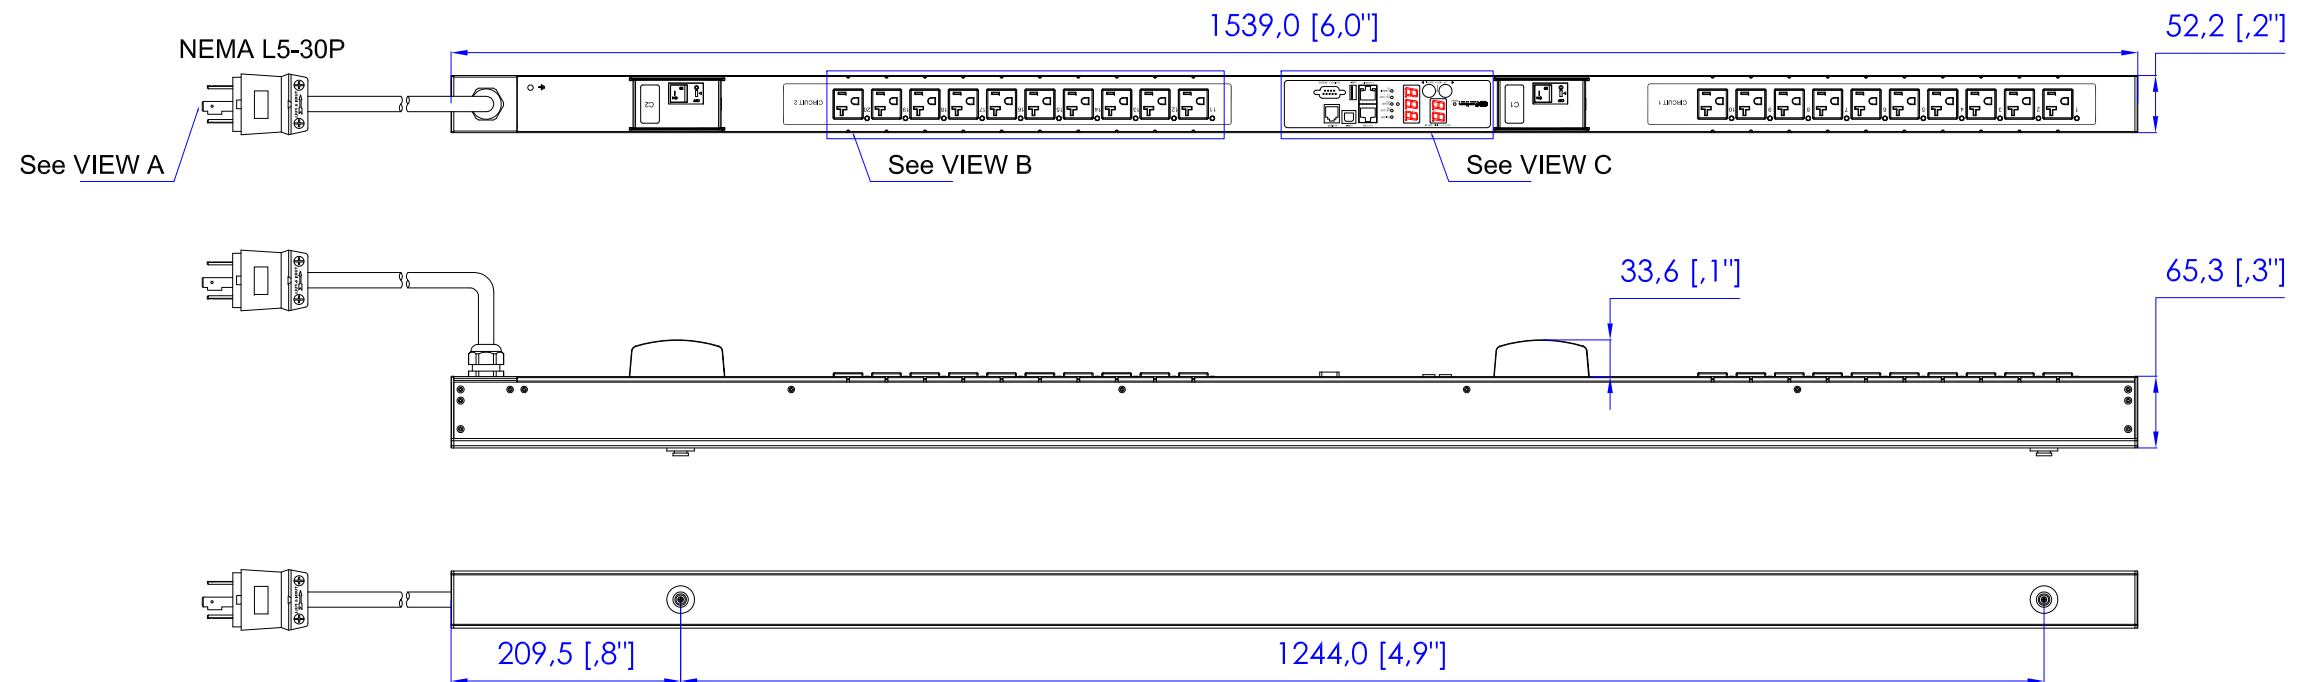

NEMA L5-30P

VIEW A

VIEW B

VIEW C

NOTES:  
1. ALL DIMENSIONS ARE MILLIMETERS [INCHES].

DO NOT SCALE DRAWING

SHEET 1 OF 1

THIS DRAWING AND SPECIFICATIONS HEREIN ARE THE PROPERTY OF RARITAN, Inc. AND SHALL NOT BE COPIED, REPRODUCED OR USED, IN WHOLE OR IN PART, AS THE BASIS FOR THE MANUFACTURE OR SALE OF ITEMS WITHOUT WRITTEN PERMISSION FROM RARITAN, Inc. THIS DRAWING IS BASED UPON LATEST AVAILABLE INFORMATION AND IS SUBJECT TO CHANGE WITHOUT NOTICE.

TITLE: iPDU Zero U,  
Single Phase, 24A/100V-120V,  
Plug Type:NEMA L5-30P  
Outlet Type:(20)NEMA 5-20R

DWG NO. **MPX2-5453 & MPX2-4453**

REV. **A**

DRAWN :	EVA LIN	Feb.12, 2014
ENGINEER:	Siang_h	Feb.12, 2014
APPROVED:	Tom_H	Feb.12, 2014