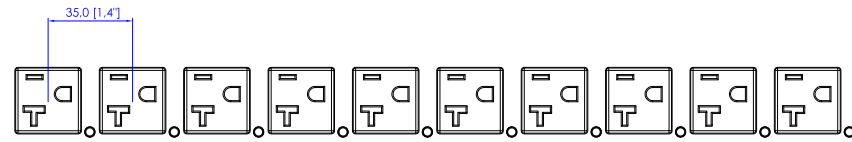

NEMA L5-30P

VIEW A

VIEW B

VIEW C

NOTES:  
1. ALL DIMENSIONS ARE MILLIMETERS [INCHES].

DO NOT SCALE DRAWING

SHEET 1 OF 1

THIS DRAWING AND SPECIFICATIONS HEREIN ARE THE PROPERTY OF RARITAN, Inc. AND SHALL NOT BE COPIED, REPRODUCED OR USED, IN WHOLE OR IN PART, AS THE BASIS FOR THE MANUFACTURE OR SALE OF ITEMS WITHOUT WRITTEN PERMISSION FROM RARITAN, Inc. THIS DRAWING IS BASED UPON LATEST AVAILABLE INFORMATION AND IS SUBJECT TO CHANGE WITHOUT NOTICE.

TITLE: iPDU Zero U,  
Single Phase, 24A/100V-120V,  
Plug Type:NEMA L5-30P  
Outlet Type:(20)NEMA 5-20R

DWG NO. **MPX2-5453 & MPX2-4453**

REV. **A**

DRAWN :	EVA LIN	Feb.12, 2014
ENGINEER:	Siang_h	Feb.12, 2014
APPROVED:	Tom_H	Feb.12, 2014