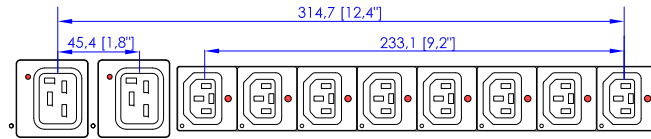

NEMA L6-30P
VIEW A

VIEW B

VIEW C

NOTES:
1. ALL DIMENSIONS ARE MILLIMETERS [INCHES].

		PROJECTION THIRD ANGLE	DO NOT SCALE DRAWING	TITLE: iPDU Zero U Single Phase, 24A/200-240V Plug Type: NEMA L6-30P Outlet Type: (16)IEC320 Locking C13 (4)IEC320 Locking C19
		SHEET 1 OF 1		
DRAWN : Eva Lin ENGINEER: Kenny Chen APPROVED: Tom Hsueh	Sep. 25. 2014 Sep. 25. 2014 Sep. 25. 2014	THIS DRAWING AND SPECIFICATIONS HEREIN ARE THE PROPERTY OF RARITAN, Inc. AND SHALL NOT BE COPIED, REPRODUCED OR USED, IN WHOLE OR IN PART, AS THE BASIS FOR THE MANUFACTURE OR SALE OF ITEMS WITHOUT WRITTEN PERMISSION FROM RARITAN, Inc. THIS DRAWING IS BASED UPON LATEST AVAILABLE INFORMATION AND IS SUBJECT TO CHANGE WITHOUT NOTICE.		DWG NO. MPX2-5464-E2 & MPX2-4464-E2
				REV. 0B