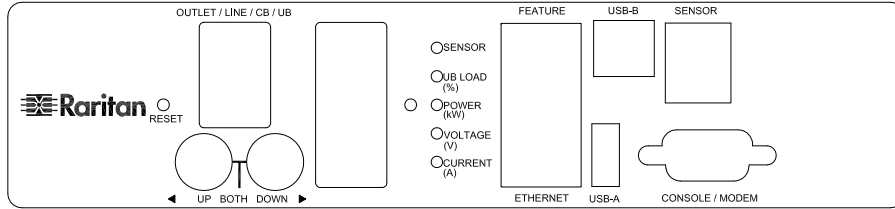

NEMA L6-30P
VIEW A

VIEW B

VIEW C

NOTES:
1. ALL DIMENSIONS ARE MILLIMETERS [INCHES].

		PROJECTION THIRD ANGLE	DO NOT SCALE DRAWING	TITLE: iPDU Zero U Single Phase, 24A/200-240V Plug Type: NEMA L6-30P Outlet Type: (16)IEC320 Locking C13 (4)IEC320 Locking C19
		SHEET 1 OF 1		
DRAWN : Eva Lin ENGINEER: Kenny Chen APPROVED: Tom Hsueh	Sep. 25. 2014 Sep. 25. 2014 Sep. 25. 2014	THIS DRAWING AND SPECIFICATIONS HEREIN ARE THE PROPERTY OF RARITAN, Inc. AND SHALL NOT BE COPIED, REPRODUCED OR USED, IN WHOLE OR IN PART, AS THE BASIS FOR THE MANUFACTURE OR SALE OF ITEMS WITHOUT WRITTEN PERMISSION FROM RARITAN, Inc. THIS DRAWING IS BASED UPON LATEST AVAILABLE INFORMATION AND IS SUBJECT TO CHANGE WITHOUT NOTICE.		DWG NO. MPX2-5464-E2 & MPX2-4464-E2
				REV. 0B