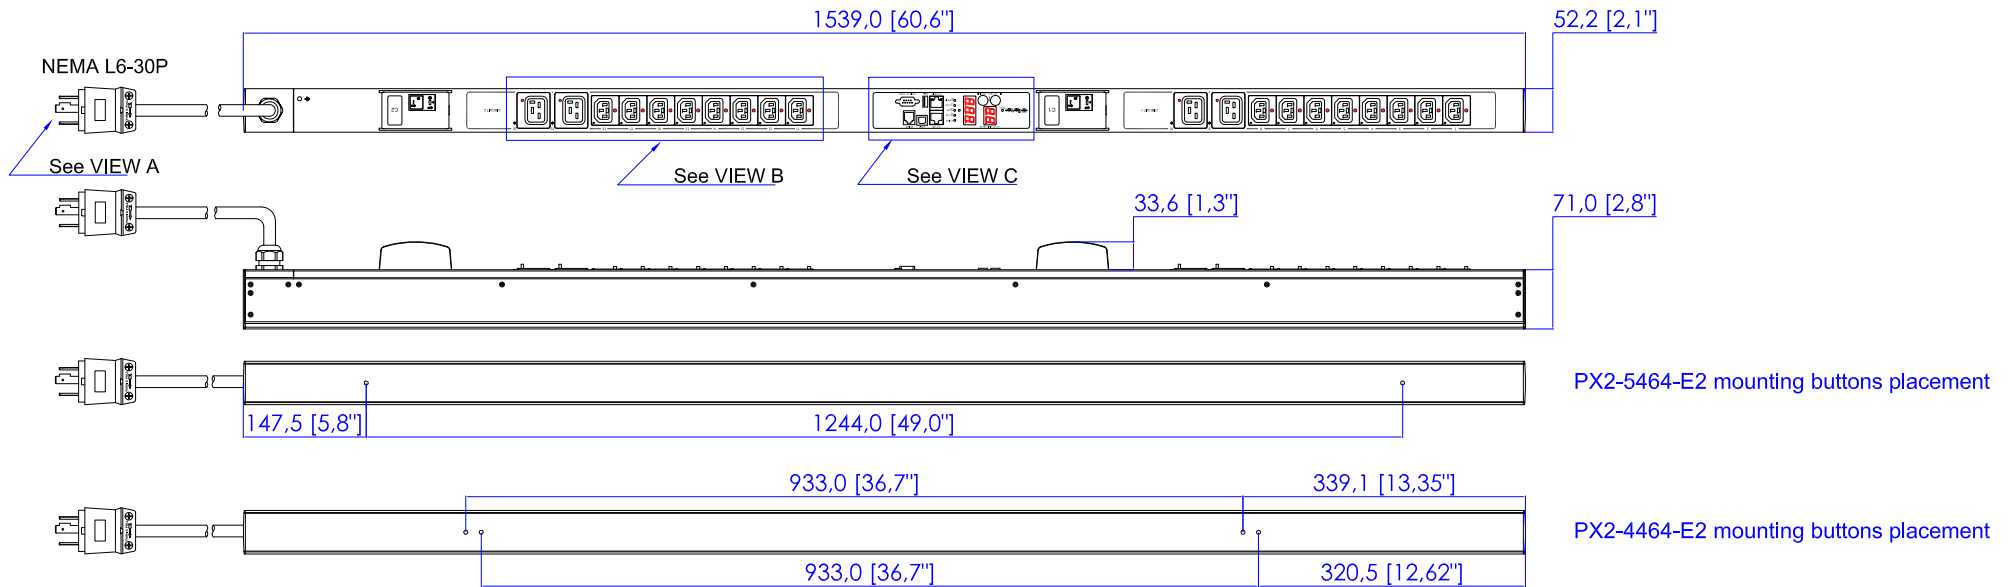

NEMA L6-30P
VIEW A

VIEW B

VIEW C

NOTES:
1. ALL DIMENSIONS ARE MILLIMETERS [INCHES].

		PROJECTION THIRD ANGLE	DO NOT SCALE DRAWING	TITLE: iPDU Zero U Single Phase, 24A/200-240V Plug Type: NEMA L6-30P Outlet Type: (16)IEC320 Locking C13 (4)IEC320 Locking C19
		SHEET 1 OF 1		
DRAWN : Eva Lin ENGINEER: Kenny Chen APPROVED: Tom Hsueh	Sep. 25. 2014 Sep. 25. 2014 Sep. 25. 2014	THIS DRAWING AND SPECIFICATIONS HEREIN ARE THE PROPERTY OF RARITAN, Inc. AND SHALL NOT BE COPIED, REPRODUCED OR USED, IN WHOLE OR IN PART, AS THE BASIS FOR THE MANUFACTURE OR SALE OF ITEMS WITHOUT WRITTEN PERMISSION FROM RARITAN, Inc. THIS DRAWING IS BASED UPON LATEST AVAILABLE INFORMATION AND IS SUBJECT TO CHANGE WITHOUT NOTICE.		DWG NO. MPX2-5464-E2 & MPX2-4464-E2
				REV. 0B