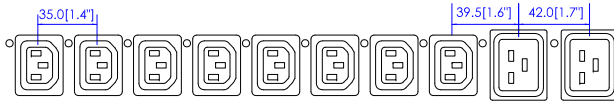

NEMA L6-30P

VIEW A

VIEW B

VIEW C

NOTES:

1. ALL DIMENSIONS ARE MILLIMETERS [INCHES].

		PROJECTION THIRD ANGLE	DO NOT SCALE DRAWING <b>SHEET 1 OF 1</b>	TITLE: iPDU Zero U Single Phase, 24A/200V-240V Plug Type: NEMA L6-30P Outlet Type: (16)IEC320 C13, (4)IEC320 C19	
		THIS DRAWING AND SPECIFICATIONS HEREIN ARE THE PROPERTY OF RARITAN, Inc. AND SHALL NOT BE COPIED, REPRODUCED OR USED, IN WHOLE OR IN PART, AS THE BASIS FOR THE MANUFACTURE OR SALE OF ITEMS WITHOUT WRITTEN PERMISSION FROM RARITAN, Inc. THIS DRAWING IS BASED UPON LATEST AVAILABLE INFORMATION AND IS SUBJECT TO CHANGE WITHOUT NOTICE.		DWG NO. <b>MPX2-5464-G1 &amp; MPX2-4464-G1</b>	REV. <b>0A</b>
DRAWN : Eva Lin	Sep. 17. 2014				
ENGINEER: Siang Hung	Sep. 17. 2014				
APPROVED: Tom Hsueh	Sep. 17. 2014				