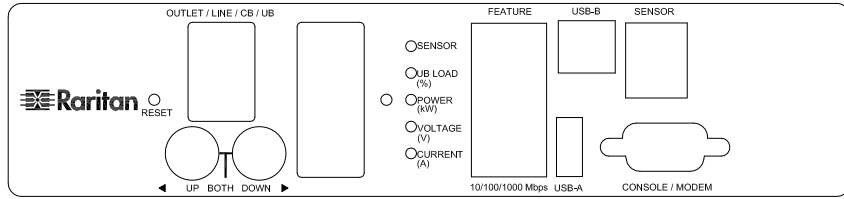

NEMA L6-30P

VIEW A

VIEW B

VIEW C

NOTES:

1. ALL DIMENSIONS ARE MILLIMETERS [INCHES].

		PROJECTION THIRD ANGLE	DO NOT SCALE DRAWING <b>SHEET 1 OF 1</b>	TITLE: iPDU Zero U Single Phase, 24A/200V-240V Plug Type: NEMA L6-30P Outlet Type: (16)IEC320 C13, (4)IEC320 C19	
		THIS DRAWING AND SPECIFICATIONS HEREIN ARE THE PROPERTY OF RARITAN, Inc. AND SHALL NOT BE COPIED, REPRODUCED OR USED, IN WHOLE OR IN PART, AS THE BASIS FOR THE MANUFACTURE OR SALE OF ITEMS WITHOUT WRITTEN PERMISSION FROM RARITAN, Inc. THIS DRAWING IS BASED UPON LATEST AVAILABLE INFORMATION AND IS SUBJECT TO CHANGE WITHOUT NOTICE.		DWG NO. <b>MPX2-5464-G1 &amp; MPX2-4464-G1</b>	REV. <b>0A</b>
DRAWN : Eva Lin	Sep. 17. 2014				
ENGINEER: Siang Hung	Sep. 17. 2014				
APPROVED: Tom Hsueh	Sep. 17. 2014				