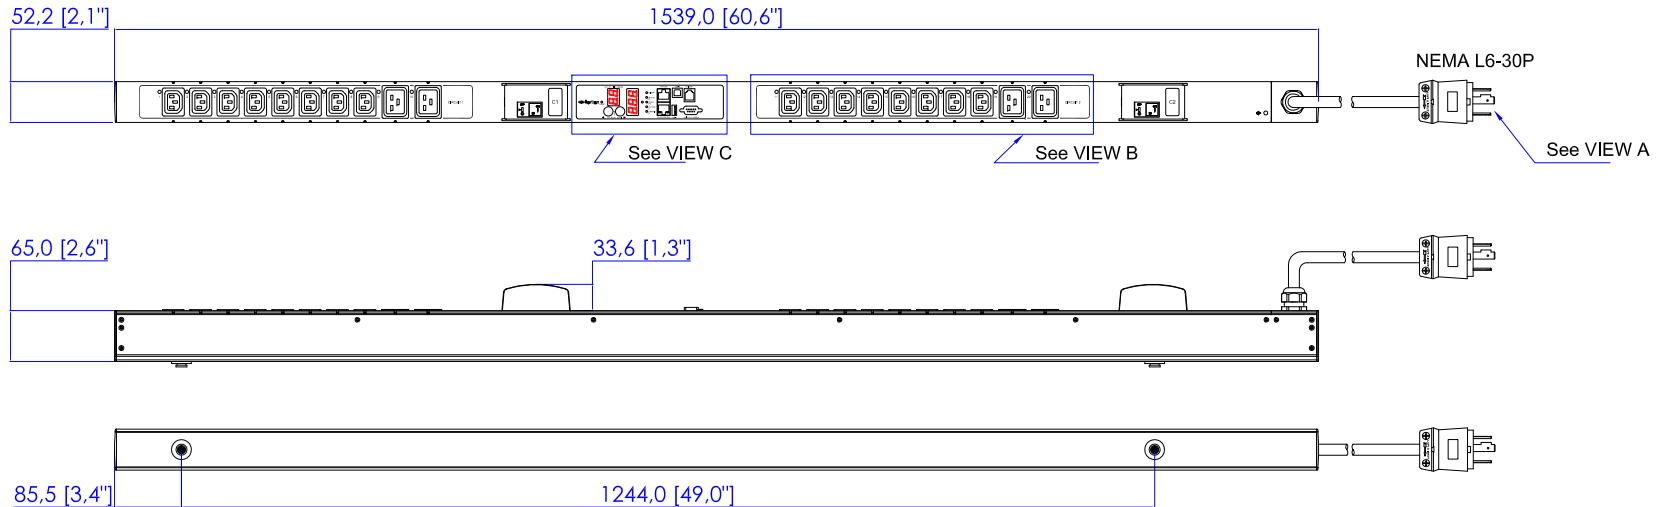

NEMA L6-30P

VIEW A

VIEW B

VIEW C

NOTES:

1. ALL DIMENSIONS ARE MILLIMETERS [INCHES].

		PROJECTION THIRD ANGLE	DO NOT SCALE DRAWING <b>SHEET 1 OF 1</b>	TITLE: iPDU Zero U Single Phase, 24A/200V-240V Plug Type: NEMA L6-30P Outlet Type: (16)IEC320 C13, (4)IEC320 C19	
		THIS DRAWING AND SPECIFICATIONS HEREIN ARE THE PROPERTY OF RARITAN, Inc. AND SHALL NOT BE COPIED, REPRODUCED OR USED, IN WHOLE OR IN PART, AS THE BASIS FOR THE MANUFACTURE OR SALE OF ITEMS WITHOUT WRITTEN PERMISSION FROM RARITAN, Inc. THIS DRAWING IS BASED UPON LATEST AVAILABLE INFORMATION AND IS SUBJECT TO CHANGE WITHOUT NOTICE.		DWG NO. <b>MPX2-5464-G1 &amp; MPX2-4464-G1</b>	REV. <b>0A</b>
DRAWN : Eva Lin	Sep. 17. 2014				
ENGINEER: Siang Hung	Sep. 17. 2014				
APPROVED: Tom Hsueh	Sep. 17. 2014				