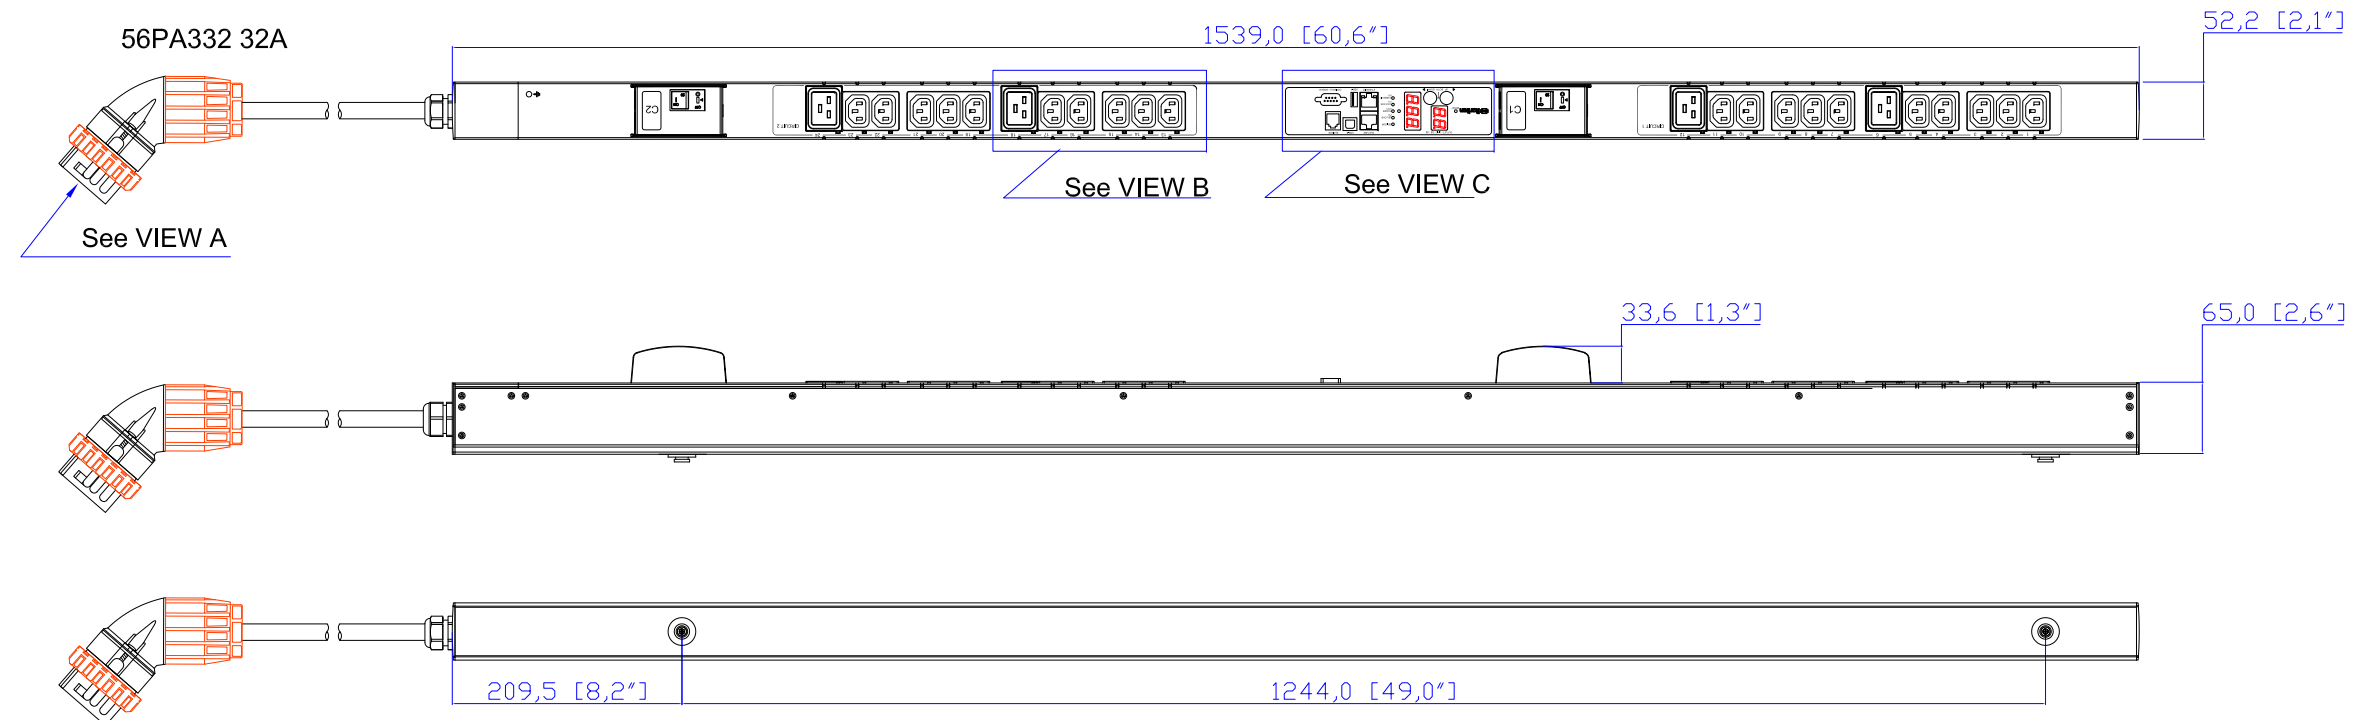

56PA332 32A

VIEW A

VIEW B

VIEW C

NOTES:  
ALL DIMENSIONS ARE MILLIMETERS[INCHES].

 www.raritan.com	
DRAWN : EVA LIN	Mar. 21,2011
ENGINEER: Kenny_C	Mar. 21,2011
APPROVED: Kevin_C	Mar. 21,2011

PROJECTION THIRD ANGLE  
 DO NOT SCALE DRAWING  
**SHEET 1 OF 1**  
 THIS DRAWING AND SPECIFICATIONS HEREIN ARE THE PROPERTY OF RARITAN, INC. AND SHALL NOT BE COPIED, REPRODUCED OR USED, IN WHOLE OR IN PART, AS THE BASIS FOR THE MANUFACTURE OR SALE OF ITEMS WITHOUT WRITTEN PERMISSION FROM RARITAN, INC. THIS DRAWING IS BASED UPON LATEST AVAILABLE INFORMATION AND IS SUBJECT TO CHANGE WITHOUT NOTICE.

TITLE:  
 iPDU Zero U,  
 Single Phase, 32A/240V,  
 Input: Clipsal 56PA332 32A/250V  
 Output: (20)IEC320 C13 & (4)IEC320 C19.  
 DWG NO. **MPX2-5493A2V & MPX2-4493A2V**  
 REV. **A**