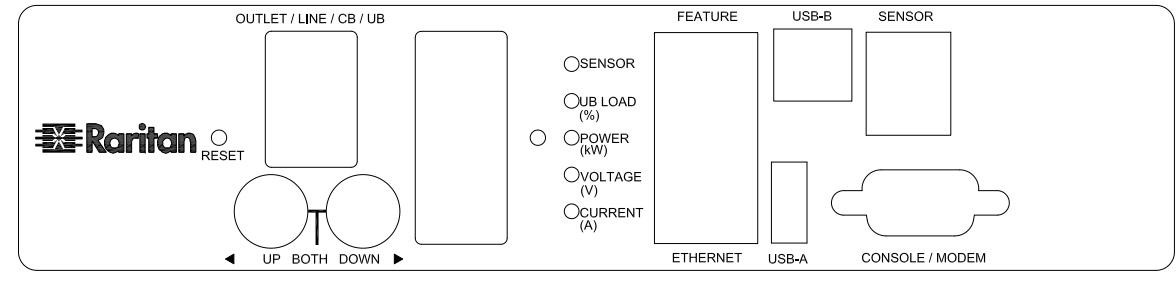

56PA332 32A

VIEW A

VIEW B

VIEW C

NOTES:  
ALL DIMENSIONS ARE MILLIMETERS[INCHES].

 www.raritan.com	
DRAWN : EVA LIN	Mar. 21,2011
ENGINEER: Kenny_C	Mar. 21,2011
APPROVED: Kevin_C	Mar. 21,2011

PROJECTION THIRD ANGLE  
 DO NOT SCALE DRAWING  
**SHEET 1 OF 1**  
 THIS DRAWING AND SPECIFICATIONS HEREIN ARE THE PROPERTY OF RARITAN, INC. AND SHALL NOT BE COPIED, REPRODUCED OR USED, IN WHOLE OR IN PART, AS THE BASIS FOR THE MANUFACTURE OR SALE OF ITEMS WITHOUT WRITTEN PERMISSION FROM RARITAN, INC. THIS DRAWING IS BASED UPON LATEST AVAILABLE INFORMATION AND IS SUBJECT TO CHANGE WITHOUT NOTICE.

TITLE:  
 iPDU Zero U,  
 Single Phase, 32A/240V,  
 Input: Clipsal 56PA332 32A/250V  
 Output: (20)IEC320 C13 & (4)IEC320 C19.  
 DWG NO. **MPX2-5493A2V & MPX2-4493A2V**  
 REV. **A**