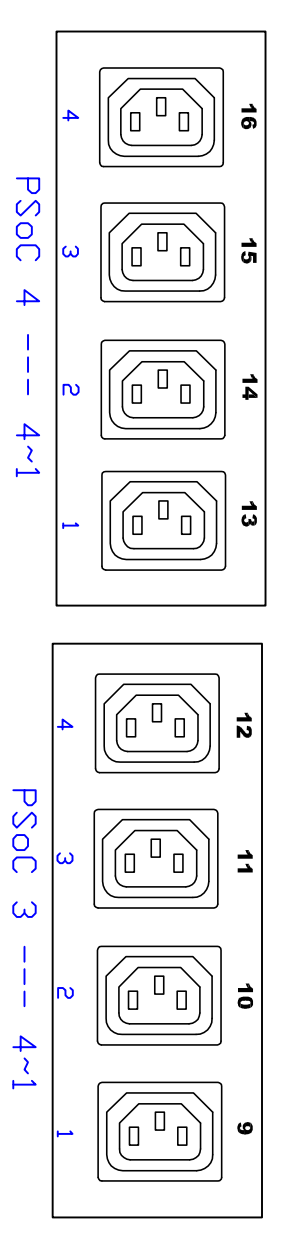

NEMA L21-30P

CIRCUIT 1

CIRCUIT 2

CIRCUIT 3

 www.raritan.com		 PROJECTION THIRD ANGLE	DO NOT SCALE DRAWING SHEET 1 OF 1	TITLE: iPDU 0U, Metered & Switched, Three phase Delta 24A / 190-208V Input : NEMA L21-30P Output : (24) C13	DWG NO. TPX2-5520	REV. A
DRAWN : Tomy ENGINEER: Kevin.Chu APPROVED: Alex.Lee	FEB/21/2012 FEB/21/2012 FEB/21/2012					