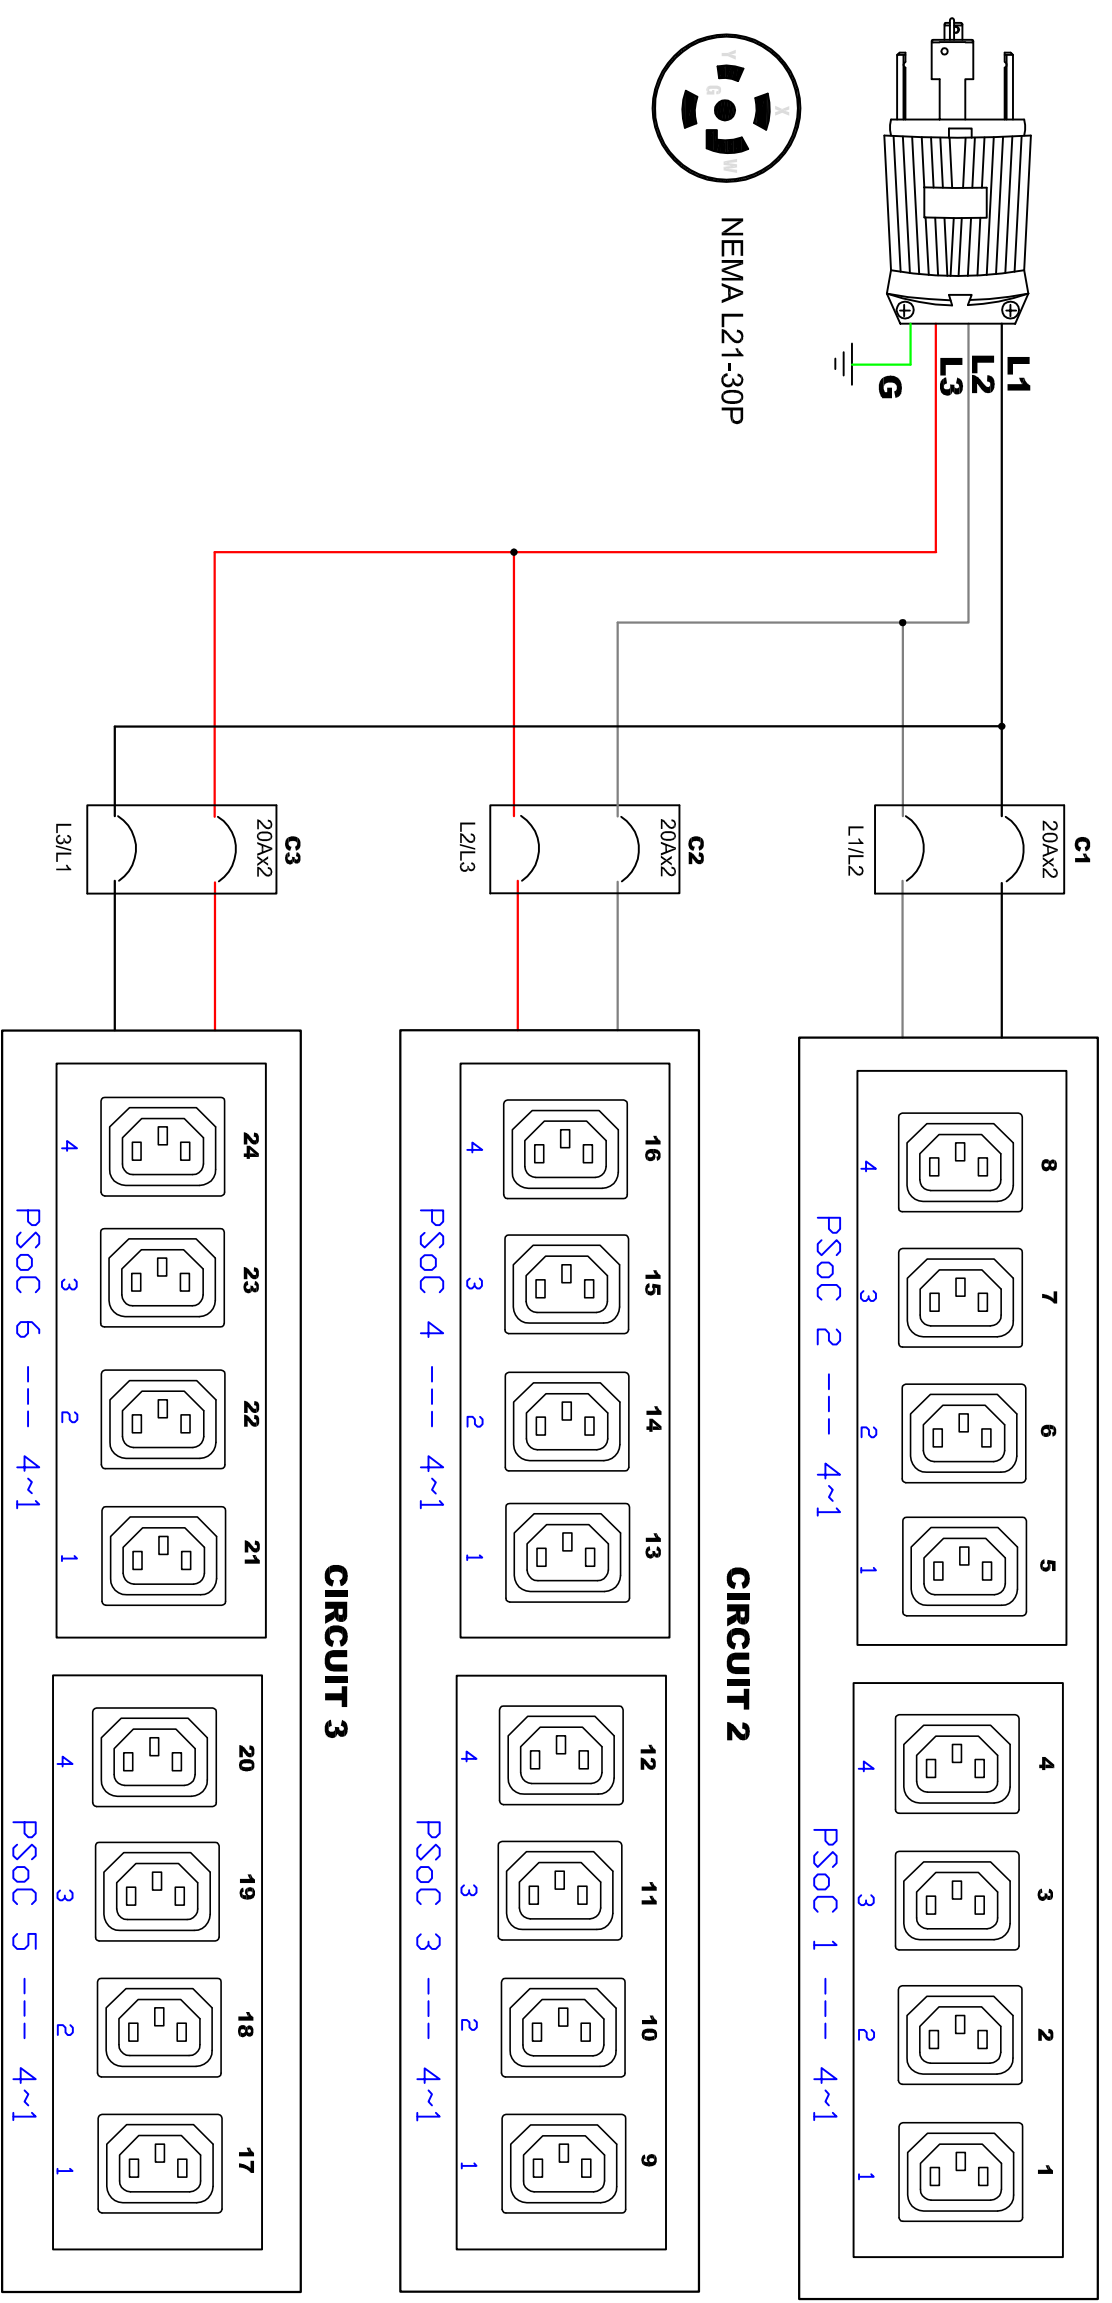

NEMA L21-30P

CIRCUIT 1

CIRCUIT 2

CIRCUIT 3

 www.raritan.com		 PROJECTION THIRD ANGLE	DO NOT SCALE DRAWING SHEET 1 OF 1	TITLE: iPDU 0U, Metered & Switched, Three phase Delta 24A / 190-208V Input : NEMA L21-30P Output : (24) C13	DWG NO. TPX2-5520	REV. A
DRAWN : Tomy ENGINEER: Kevin.Chu APPROVED: Alex.Lee	FEB/21/2012 FEB/21/2012 FEB/21/2012					