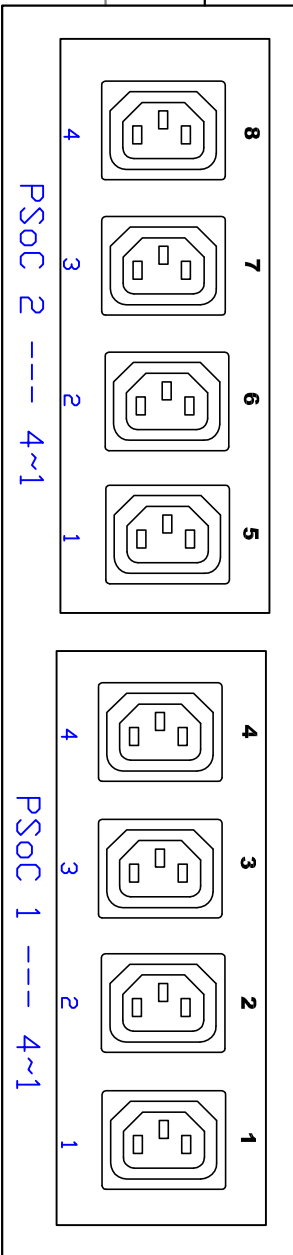

NEMA L21-30P

CIRCUIT 1

CIRCUIT 2

CIRCUIT 3

 www.raritan.com		 PROJECTION THIRD ANGLE	DO NOT SCALE DRAWING SHEET 1 OF 1	TITLE: iPDU 0U, Metered & Switched, Three phase Delta 24A / 190-208V Input : NEMA L21-30P Output : (24) C13	DWG NO. TPX2-5520	REV. A
DRAWN : Tomy ENGINEER: Kevin.Chu APPROVED: Alex.Lee	FEB/21/2012 FEB/21/2012 FEB/21/2012					