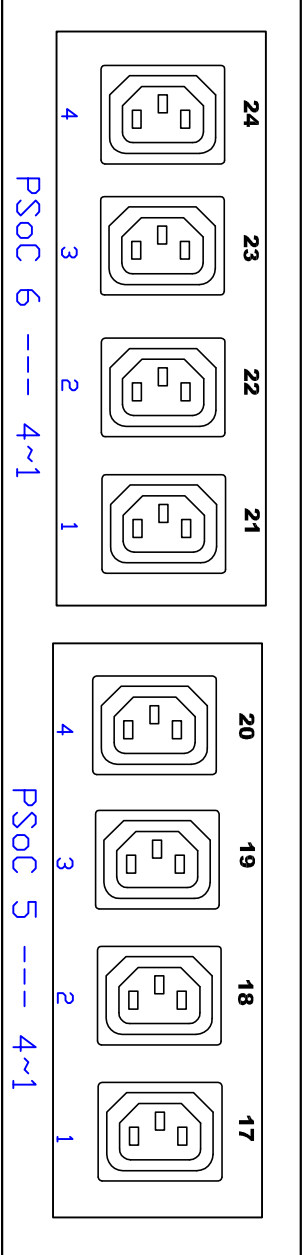

NEMA L21-30P

CIRCUIT 1

CIRCUIT 2

CIRCUIT 3

 www.raritan.com		 PROJECTION THIRD ANGLE	DO NOT SCALE DRAWING SHEET 1 OF 1	TITLE: iPDU 0U, Metered & Switched, Three phase Delta 24A / 190-208V Input : NEMA L21-30P Output : (24) C13	DWG NO. TPX2-5520	REV. A
DRAWN : Tomy ENGINEER: Kevin.Chu APPROVED: Alex.Lee	FEB/21/2012 FEB/21/2012 FEB/21/2012					