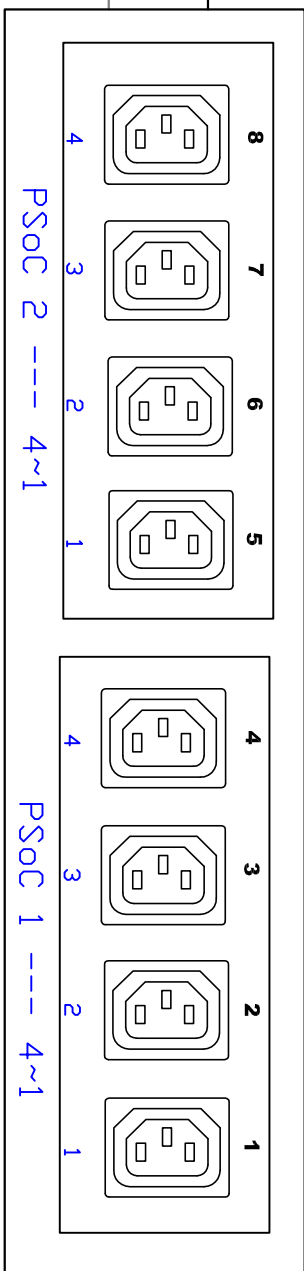

NEMA L15-30P

**CIRCUIT 1**

**CIRCUIT 2**

**CIRCUIT 3**

 www.raritan.com		 PROJECTION THIRD ANGLE	DO NOT SCALE DRAWING SHEET 1 OF 1	TITLE: iPDU 0U, Metered & Switched, Three phase Delta 24A / 208-240V Input : NEMA L15-30P Output : (24) C13	DWG NO. <b>TPX2-5521</b>	REV. <b>A</b>
DRAWN : Tommy ENGINEER: Tommy APPROVED: Alex.Lee	MAR/21/2013 MAR/21/2013 MAR/21/2013					