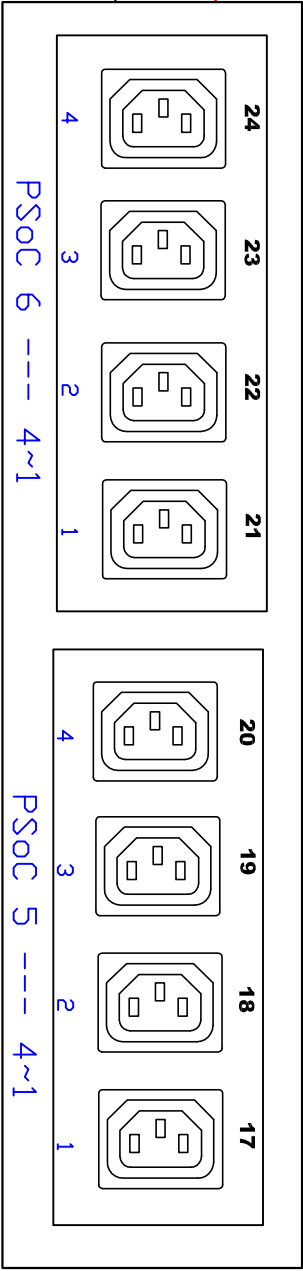

NEMA L15-30P

**CIRCUIT 1**

**CIRCUIT 2**

**CIRCUIT 3**

 www.raritan.com		 PROJECTION THIRD ANGLE	DO NOT SCALE DRAWING SHEET 1 OF 1	TITLE: iPDU 0U, Metered & Switched, Three phase Delta 24A / 208-240V Input : NEMA L15-30P Output : (24) C13	DWG NO. <b>TPX2-5521</b>	REV. <b>A</b>
DRAWN : Tommy ENGINEER: Tommy APPROVED: Alex.Lee	MAR/21/2013 MAR/21/2013 MAR/21/2013					