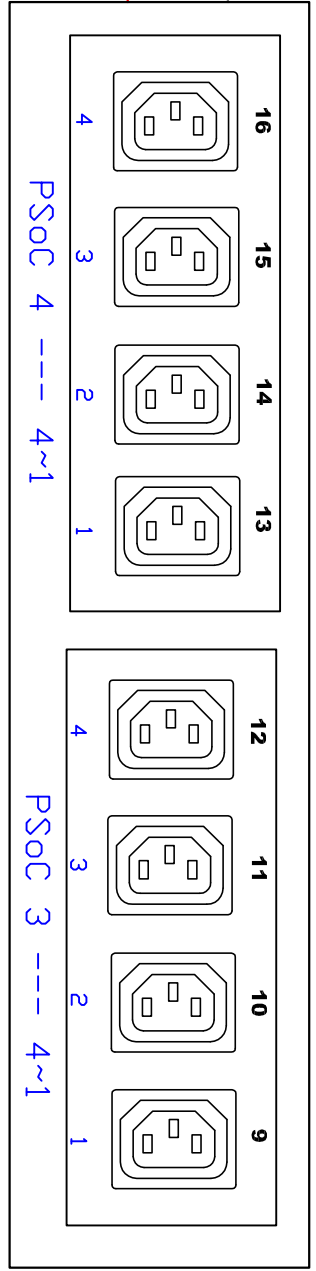

NEMA L15-30P

**CIRCUIT 1**

**CIRCUIT 2**

**CIRCUIT 3**

 www.raritan.com		 PROJECTION THIRD ANGLE	DO NOT SCALE DRAWING SHEET 1 OF 1	TITLE: iPDU 0U, Metered & Switched, Three phase Delta 24A / 208-240V Input : NEMA L15-30P Output : (24) C13	DWG NO. <b>TPX2-5521</b>	REV. <b>A</b>
DRAWN : Tommy ENGINEER: Tommy APPROVED: Alex.Lee	MAR/21/2013 MAR/21/2013 MAR/21/2013					