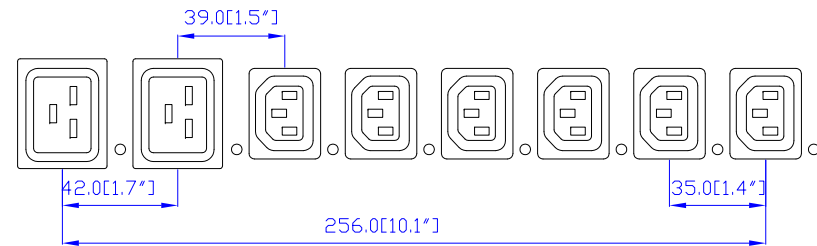

NEMA L15-30P

VIEW A

VIEW B

VIEW C

Option 1.

Option 2.

Option 3.

VIEW D

NOTES:  
1.ALL DIMENSIONS ARE MILLIMETERS[INCHES].

DRAWN : EVALin Jan.27, 2014  
ENGINEER: Siang\_H Jan.27, 2014  
APPROVED: To m\_H Jan.27, 2014

PROJECTION THIRD ANGLE  
DO NOT SCALE DRAWING  
SHEET 1 OF 1

TITLE:  
iPDU Zero U,  
Three Phase, 24A/208-240V,  
Plug Type : NEMA:NEMA L15-30P ,  
Outlet Type:(18) IEC320 C13 (6)IEC320 C19  
DWG NO. **MPX2-5525V & MPX2-4525V** REV. **A**