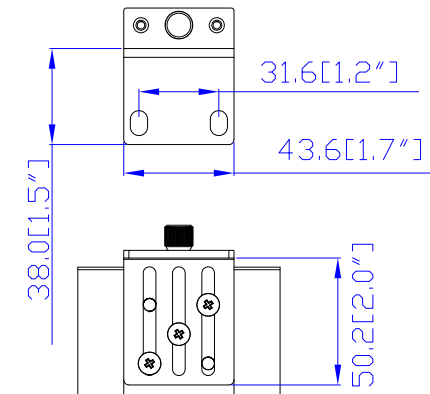

NEMA L15-30P

VIEW A

VIEW B

VIEW C

Option 1.

Option 2.

Option 3.

VIEW D

NOTES:  
1.ALL DIMENSIONS ARE MILLIMETERS[INCHES].

DRAWN : EVALin Jan.27, 2014  
ENGINEER: Siang\_H Jan.27, 2014  
APPROVED: To m\_H Jan.27, 2014

PROJECTION THIRD ANGLE  
DO NOT SCALE DRAWING  
SHEET 1 OF 1

TITLE:  
iPDU Zero U,  
Three Phase, 24A/208-240V,  
Plug Type : NEMA:NEMA L15-30P ,  
Outlet Type:(18) IEC320 C13 (6)IEC320 C19  
DWG NO. **MPX2-5525V & MPX2-4525V** REV. **A**