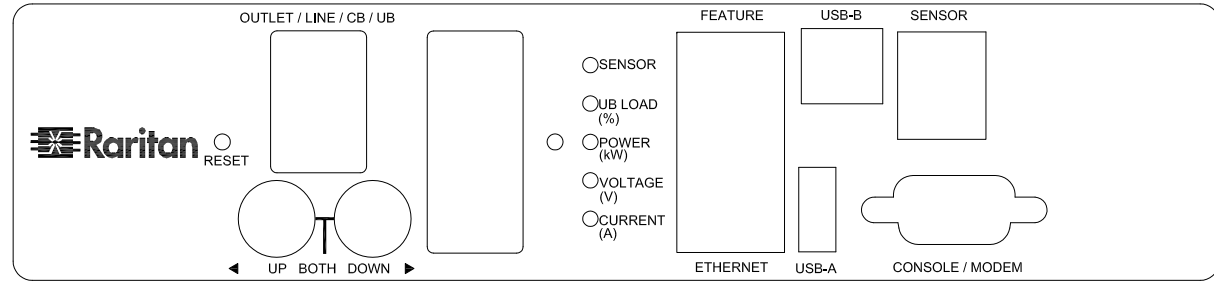

NEMA L15-30P

VIEW A

VIEW B

VIEW C

Option 1.

Option 2.

Option 3.

VIEW D

TITLE:  
iPDU Zero U,  
Three Phase, 24A/208-240V,  
Plug Type : NEMA:NEMA L15-30P ,  
Outlet Type:(18) IEC320 C13 (6)IEC320 C19  
DWG NO. **MPX2-5525V & MPX2-4525V** REV. **A**