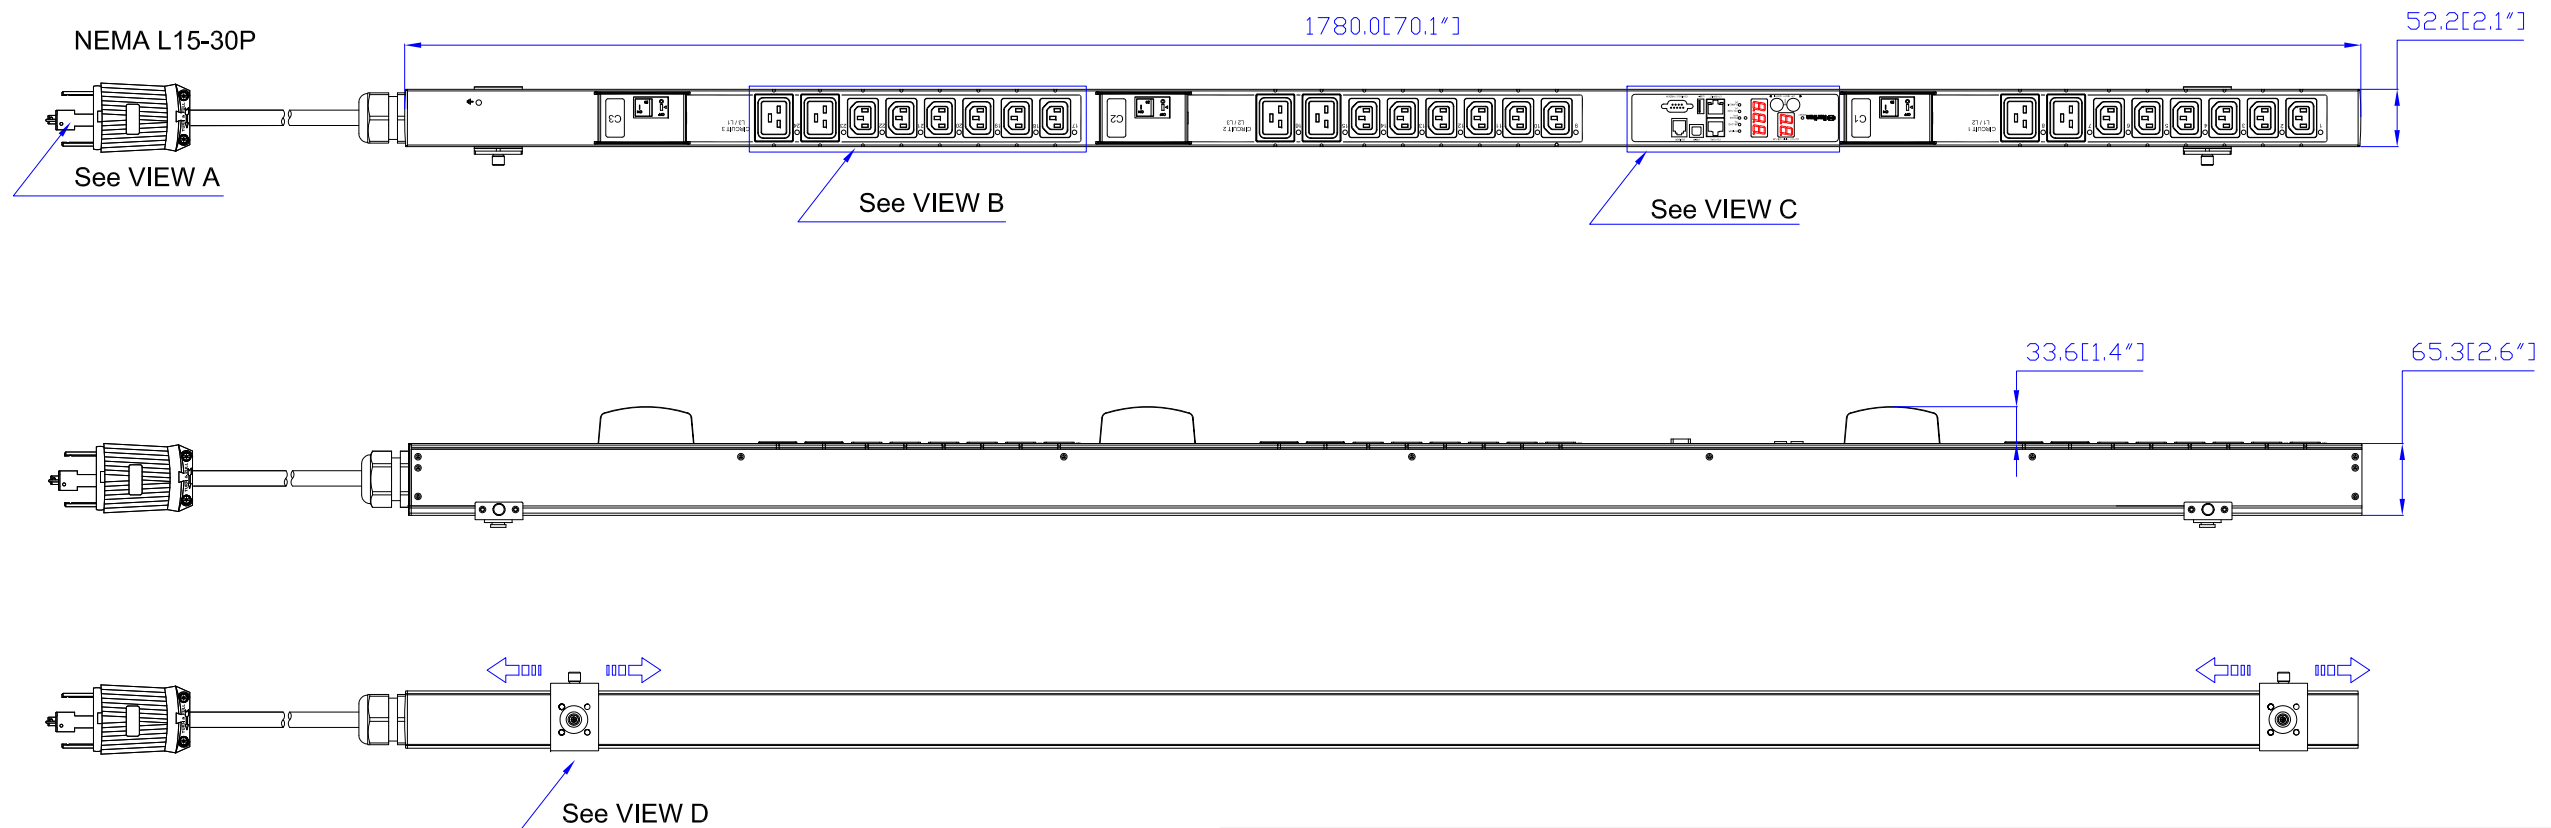

NEMA L15-30P

VIEW A

VIEW B

VIEW C

Option 1.

Option 2.

Option 3.

VIEW D

NOTES:  
1.ALL DIMENSIONS ARE MILLIMETERS[INCHES].

DRAWN : EVALin Jan.27, 2014  
ENGINEER: Siang\_H Jan.27, 2014  
APPROVED: To m\_H Jan.27, 2014

PROJECTION THIRD ANGLE  
DO NOT SCALE DRAWING  
SHEET 1 OF 1

TITLE:  
iPDU Zero U,  
Three Phase, 24A/208-240V,  
Plug Type : NEMA:NEMA L15-30P ,  
Outlet Type:(18) IEC320 C13 (6)IEC320 C19  
DWG NO. **MPX2-5525V & MPX2-4525V** REV. **A**