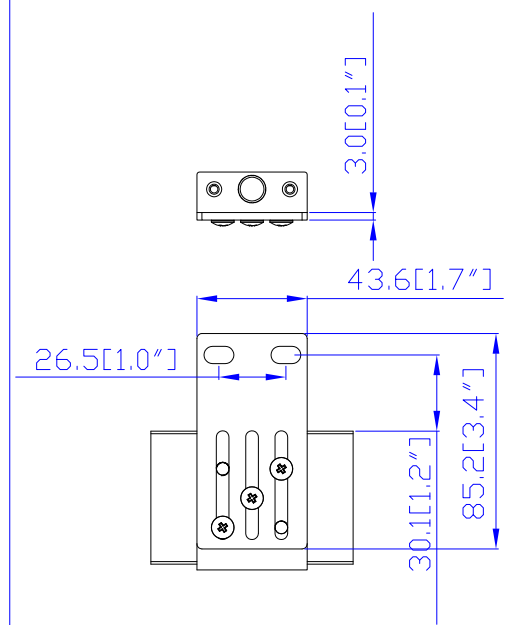

NEMA L15-30P

VIEW A

VIEW B

VIEW C

Option 1.

Option 2.

Option 3.

VIEW D

NOTES:  
1.ALL DIMENSIONS ARE MILLIMETERS[INCHES].

DRAWN : EVALin Jan.27, 2014  
ENGINEER: Siang\_H Jan.27, 2014  
APPROVED: To m\_H Jan.27, 2014

PROJECTION THIRD ANGLE  
DO NOT SCALE DRAWING  
SHEET 1 OF 1

TITLE:  
iPDU Zero U,  
Three Phase, 24A/208-240V,  
Plug Type : NEMA:NEMA L15-30P ,  
Outlet Type:(18) IEC320 C13 (6)IEC320 C19  
DWG NO. **MPX2-5525V & MPX2-4525V** REV. **A**