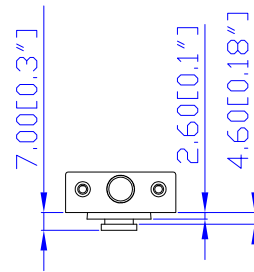

NEMA L15-30P

VIEW A

VIEW B

VIEW C

Option 1.

Option 2.

Option 3.

VIEW D

NOTES:  
1.ALL DIMENSIONS ARE MILLIMETERS[INCHES].

DRAWN : EVALin Jan.27, 2014  
ENGINEER: Siang\_H Jan.27, 2014  
APPROVED: To m\_H Jan.27, 2014

PROJECTION THIRD ANGLE  
DO NOT SCALE DRAWING  
SHEET 1 OF 1

TITLE:  
iPDU Zero U,  
Three Phase, 24A/208-240V,  
Plug Type : NEMA:NEMA L15-30P ,  
Outlet Type:(18) IEC320 C13 (6)IEC320 C19  
DWG NO. **MPX2-5525V & MPX2-4525V** REV. **A**