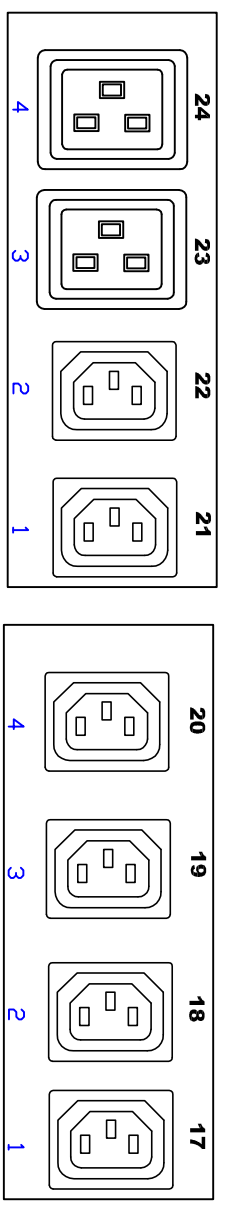

CIRCUIT 1

CIRCUIT 2

CIRCUIT 3

 www.raritan.com		 PROJECTION THIRD ANGLE	DO NOT SCALE DRAWING SHEET 1 OF 1	TITLE: iPDU 0U, Metered & Switched, Three phase Delta 35A / 208-240V Input : HUBBELL CS8365C Output : (18) C13, (6) C19	DWG NO. TPX2-5535	REV. A
DRAWN : Tomy ENGINEER: Kevin.Chu APPROVED: Alex.Lee	www.raritan.com	DEC/22/2011 DEC/22/2011 DEC/22/2011				