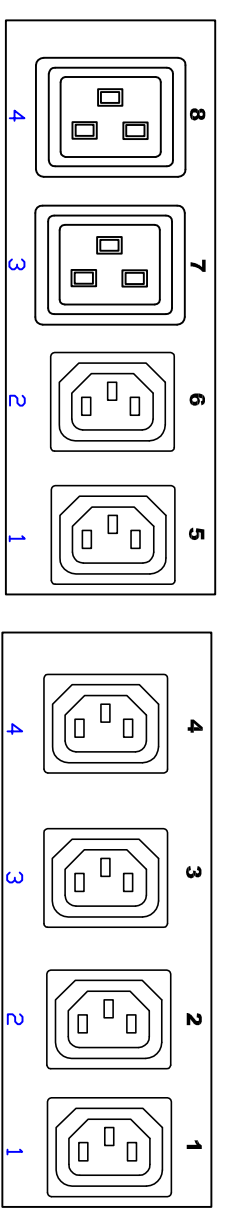

CIRCUIT 1

CIRCUIT 2

CIRCUIT 3

 www.raritan.com		 PROJECTION THIRD ANGLE	DO NOT SCALE DRAWING SHEET 1 OF 1	TITLE: iPDU 0U, Metered & Switched, Three phase Delta 35A / 208-240V Input : HUBBELL CS8365C Output : (18) C13, (6) C19	DWG NO. TPX2-5535	REV. A
DRAWN : Tomy ENGINEER: Kevin.Chu APPROVED: Alex.Lee	www.raritan.com	DEC/22/2011 DEC/22/2011 DEC/22/2011				