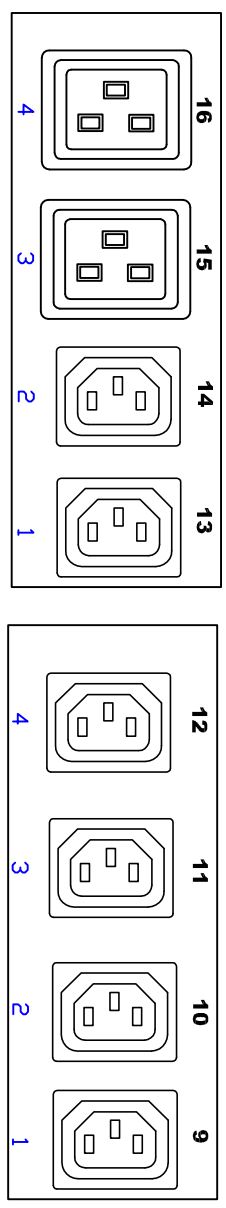

CIRCUIT 1

CIRCUIT 2

CIRCUIT 3

 www.raritan.com		 PROJECTION THIRD ANGLE	DO NOT SCALE DRAWING SHEET 1 OF 1	TITLE: iPDU 0U, Metered & Switched, Three phase Delta 35A / 208-240V Input : HUBBELL CS8365C Output : (18) C13, (6) C19	DWG NO. TPX2-5535	REV. A
DRAWN : Tomy ENGINEER: Kevin.Chu APPROVED: Alex.Lee	www.raritan.com	DEC/22/2011 DEC/22/2011 DEC/22/2011				