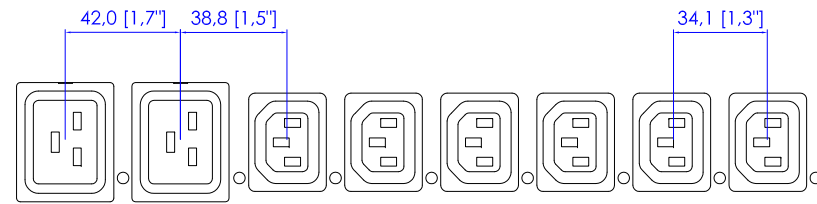

CS8365C

VIEW A

VIEW B

VIEW C

CS8365C

See VIEW A

1780,0 [70,1"]

52,2 [2,1"]

33,6 [1,3"]

65,3 [2,6"]

71,0 [2,8"]

1555,0 [61,2"]

NOTES:

1. ALL DIMENSIONS ARE MILLIMETERS [INCHES].

DO NOT SCALE DRAWING

SHEET 1 OF 1

TITLE:

iPDU Zero U,
Three phase 35A / 208V-240V
Plug Type: CS8365C
Output Type: (18)IEC320 C13+(6)IEC320 C19

DWG NO.

MPX2-5535V &
MPX2-4535V

REV.

A

DRAWN :	EVA LIN	May 20, 2014
ENGINEER:	Siang_H	May 20, 2014
APPROVED:	Tom_H	May 20, 2014