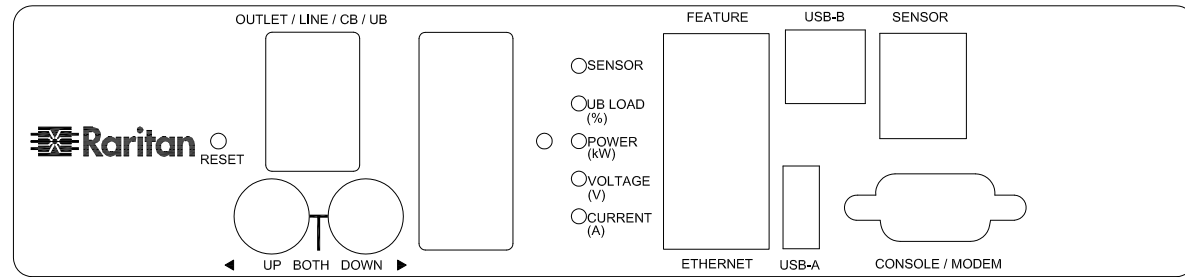

CS8365C

VIEW A

VIEW B

VIEW C

CS8365C

See VIEW A

1780,0 [70,1"]

52,2 [2,1"]

TITLE:

iPDU Zero U,
Three phase 35A / 208V-240V
Plug Type: CS8365C
Output Type: (18)IEC320 C13+(6)IEC320 C19

DWG NO.

MPX2-5535V &
MPX2-4535V

REV.

A

DRAWN :	EVA LIN	May 20, 2014
ENGINEER:	Siang_H	May 20, 2014
APPROVED:	Tom_H	May 20, 2014