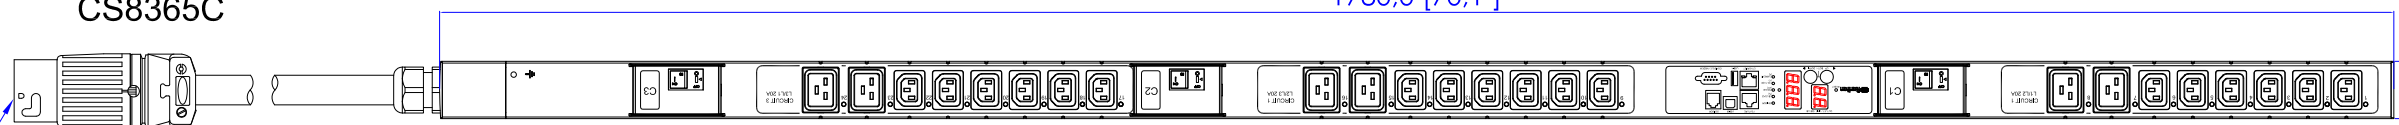

CS8365C

VIEW A

VIEW B

VIEW C

CS8365C

See VIEW A

1780,0 [70,1"]

52,2 [2,1"]

33,6 [1,3"]

65,3 [2,6"]

71,0 [2,8"]

1555,0 [61,2"]

NOTES:

1. ALL DIMENSIONS ARE MILLIMETERS [INCHES].

DO NOT SCALE DRAWING

SHEET 1 OF 1

TITLE:

iPDU Zero U,
Three phase 35A / 208V-240V
Plug Type: CS8365C
Output Type: (18)IEC320 C13+(6)IEC320 C19

DWG NO.

MPX2-5535V &
MPX2-4535V

REV.

A

DRAWN :	EVA LIN	May 20, 2014
ENGINEER:	Siang_H	May 20, 2014
APPROVED:	Tom_H	May 20, 2014