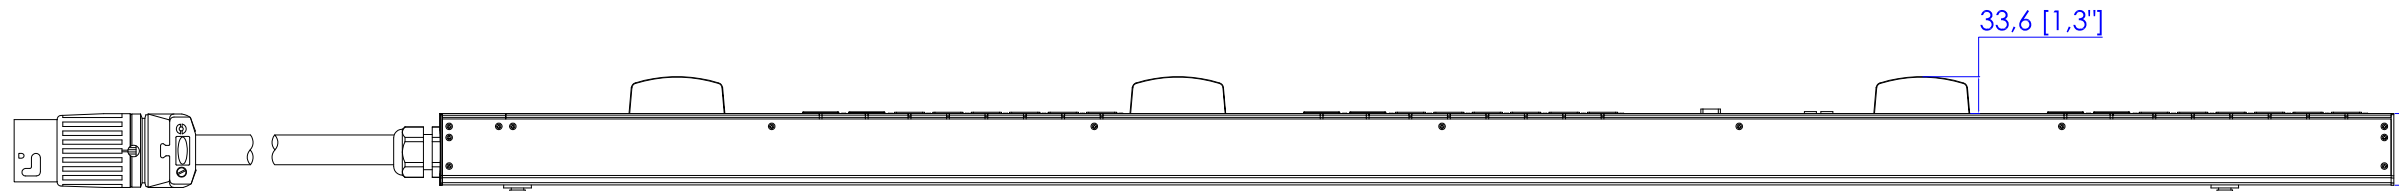

CS8365C

VIEW A

VIEW B

VIEW C

CS8365C

See VIEW A

1780,0 [70,1"]

52,2 [2,1"]

33,6 [1,3"]

65,3 [2,6"]

71,0 [2,8"]

1555,0 [61,2"]

NOTES:

1. ALL DIMENSIONS ARE MILLIMETERS [INCHES].

DO NOT SCALE DRAWING

SHEET 1 OF 1

TITLE:

iPDU Zero U,
Three phase 35A / 208V-240V
Plug Type: CS8365C
Output Type: (18)IEC320 C13+(6)IEC320 C19

DWG NO.

MPX2-5535V &
MPX2-4535V

REV.

A

DRAWN :	EVA LIN	May 20, 2014
ENGINEER:	Siang_H	May 20, 2014
APPROVED:	Tom_H	May 20, 2014