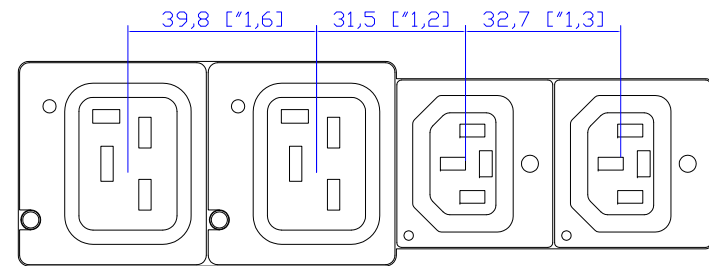

CS8365C

VIEW A

VIEW B

VIEW C

NOTES:  
1. ALL DIMENSIONS ARE MILLIMETERS [INCHES].

DO NOT SCALE DRAWING

SHEET 1 OF 1

THIS DRAWING AND SPECIFICATIONS HEREIN ARE THE PROPERTY OF RARITAN, INC. AND SHALL NOT BE COPIED, REPRODUCED OR USED, IN WHOLE OR IN PART, AS THE BASIS FOR THE MANUFACTURE OR SALE OF ITEMS WITHOUT WRITTEN PERMISSION FROM RARITAN, INC. THIS DRAWING IS BASED UPON LATEST AVAILABLE INFORMATION AND IS SUBJECT TO CHANGE WITHOUT NOTICE.

TITLE:  
iPDU Zero U,  
Three Phase, 40A/208V-240V,  
Plug Type: CS8365C,  
Output Type: (12) Locking C13 + (12) Locking C19

DWG NO. **MPX2-5547-E2N3V2 & MPX2-4547-E2N3V2** REV. **A**

DRAWN :	EVA LIN	Mar. 25, 2014
ENGINEER:	Siang_H	Mar. 25, 2014
APPROVED:	Tom_H	Mar. 25, 2014