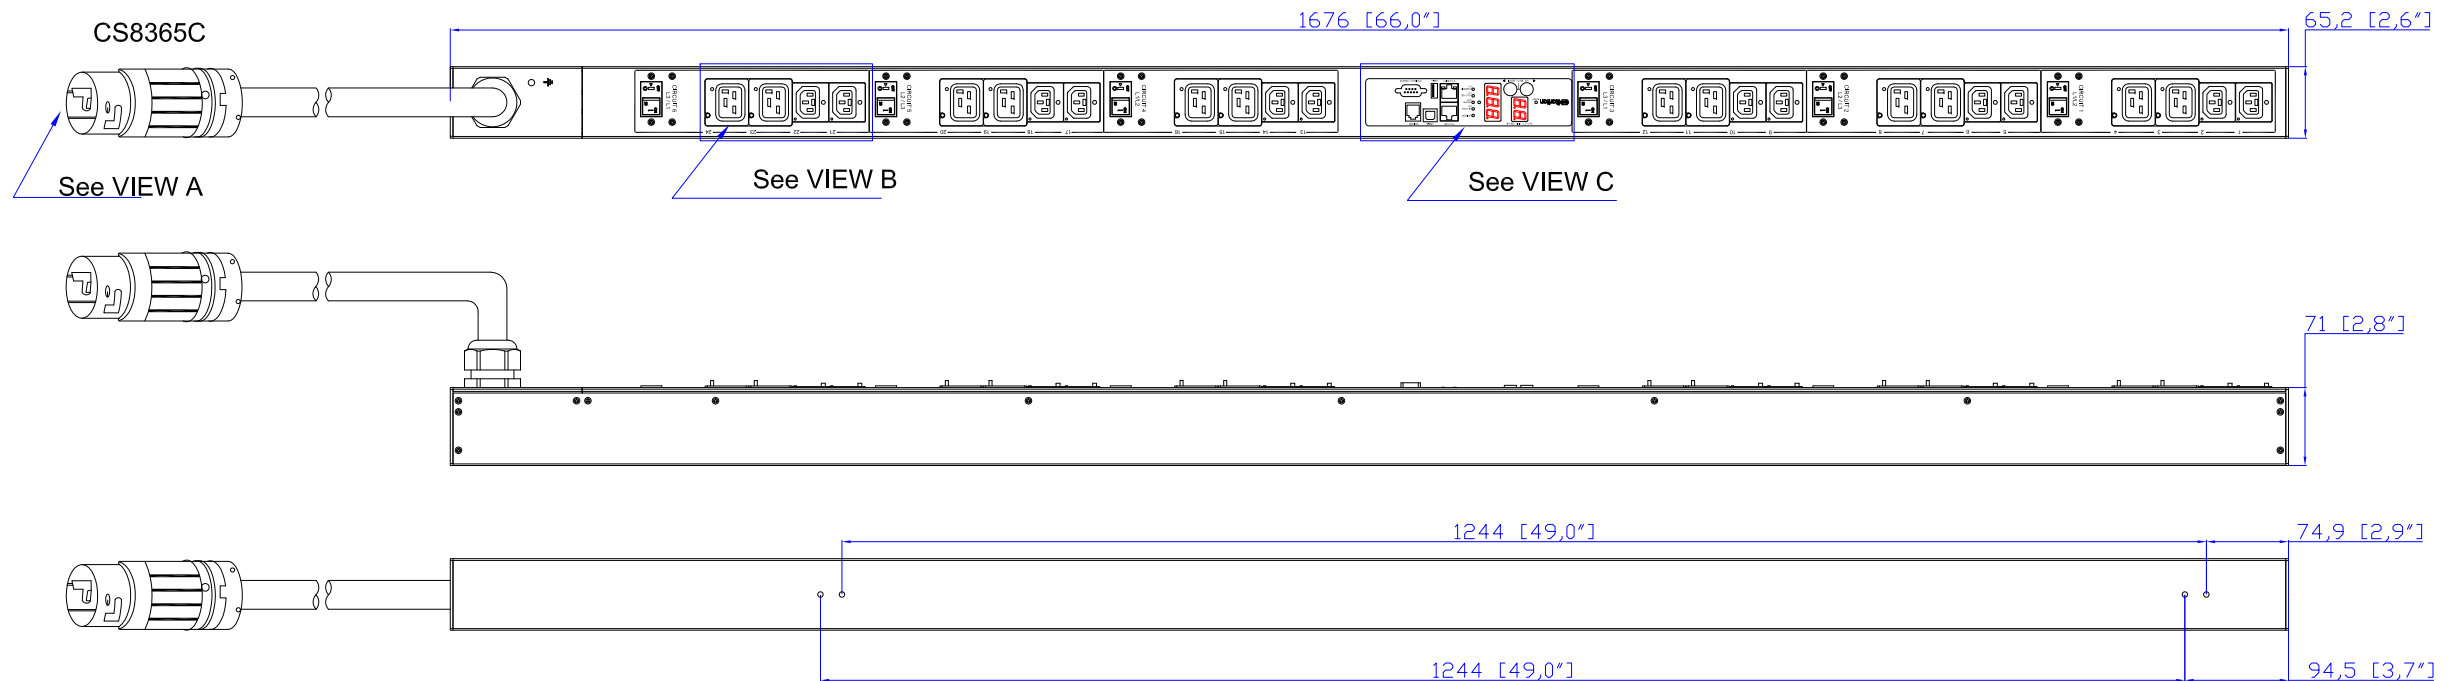

CS8365C

VIEW A

VIEW B

VIEW C

NOTES:  
1. ALL DIMENSIONS ARE MILLIMETERS [INCHES].

DO NOT SCALE DRAWING

SHEET 1 OF 1

THIS DRAWING AND SPECIFICATIONS HEREIN ARE THE PROPERTY OF RARITAN, INC. AND SHALL NOT BE COPIED, REPRODUCED OR USED, IN WHOLE OR IN PART, AS THE BASIS FOR THE MANUFACTURE OR SALE OF ITEMS WITHOUT WRITTEN PERMISSION FROM RARITAN, INC. THIS DRAWING IS BASED UPON LATEST AVAILABLE INFORMATION AND IS SUBJECT TO CHANGE WITHOUT NOTICE.

TITLE:  
iPDU Zero U,  
Three Phase, 40A/208V-240V,  
Plug Type: CS8365C,  
Output Type: (12) Locking C13 + (12) Locking C19

DWG NO. **MPX2-5547-E2N3V2 & MPX2-4547-E2N3V2** REV. **A**

DRAWN :	EVA LIN	Mar. 25, 2014
ENGINEER:	Siang_H	Mar. 25, 2014
APPROVED:	Tom_H	Mar. 25, 2014