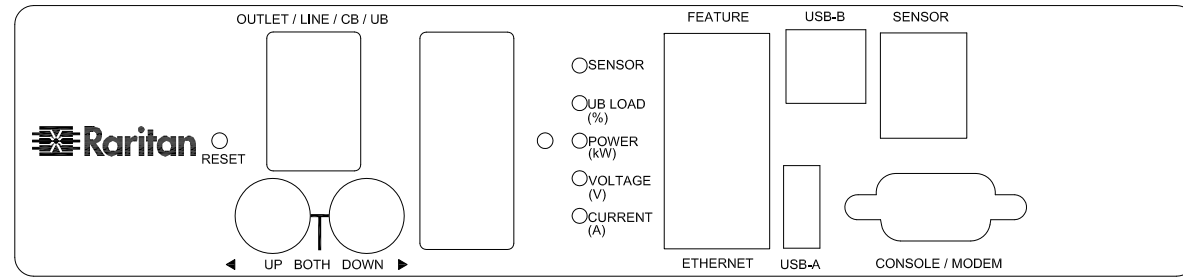

CS8365C

VIEW A

VIEW B

VIEW C

NOTES:  
1. ALL DIMENSIONS ARE MILLIMETERS [INCHES].

DO NOT SCALE DRAWING

SHEET 1 OF 1

THIS DRAWING AND SPECIFICATIONS HEREIN ARE THE PROPERTY OF RARITAN, INC. AND SHALL NOT BE COPIED, REPRODUCED OR USED, IN WHOLE OR IN PART, AS THE BASIS FOR THE MANUFACTURE OR SALE OF ITEMS WITHOUT WRITTEN PERMISSION FROM RARITAN, INC. THIS DRAWING IS BASED UPON LATEST AVAILABLE INFORMATION AND IS SUBJECT TO CHANGE WITHOUT NOTICE.

TITLE:  
iPDU Zero U,  
Three Phase, 40A/208V-240V,  
Plug Type: CS8365C,  
Output Type: (12) Locking C13 + (12) Locking C19

DWG NO. **MPX2-5547-E2N3V2 & MPX2-4547-E2N3V2** REV. **A**

DRAWN :	EVA LIN	Mar. 25, 2014
ENGINEER:	Siang_H	Mar. 25, 2014
APPROVED:	Tom_H	Mar. 25, 2014