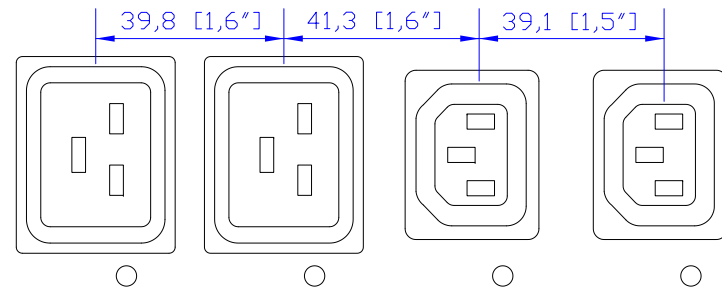

CS8365C

VIEW A

VIEW B

VIEW C

NOTES:
1.ALL DIMENSIONS ARE MILLIMETERS[INCHES].

DRAWN : EVA LIN Aug. 08,2012
ENGINEER: Kenny_C Aug. 08,2012
APPROVED: Tom_H Aug. 08,2012

DO NOT SCALE DRAWING

SHEET 1 OF 1

TITLE:
iPDU Zero U,
Three phase,40A / 208V-240V
Plug Type:CS8365C
Output Type:(12)IEC320 C13,(12)IEC320 C19

DWG NO. **MPX2-5547 & MPX2-4547** REV. **A**