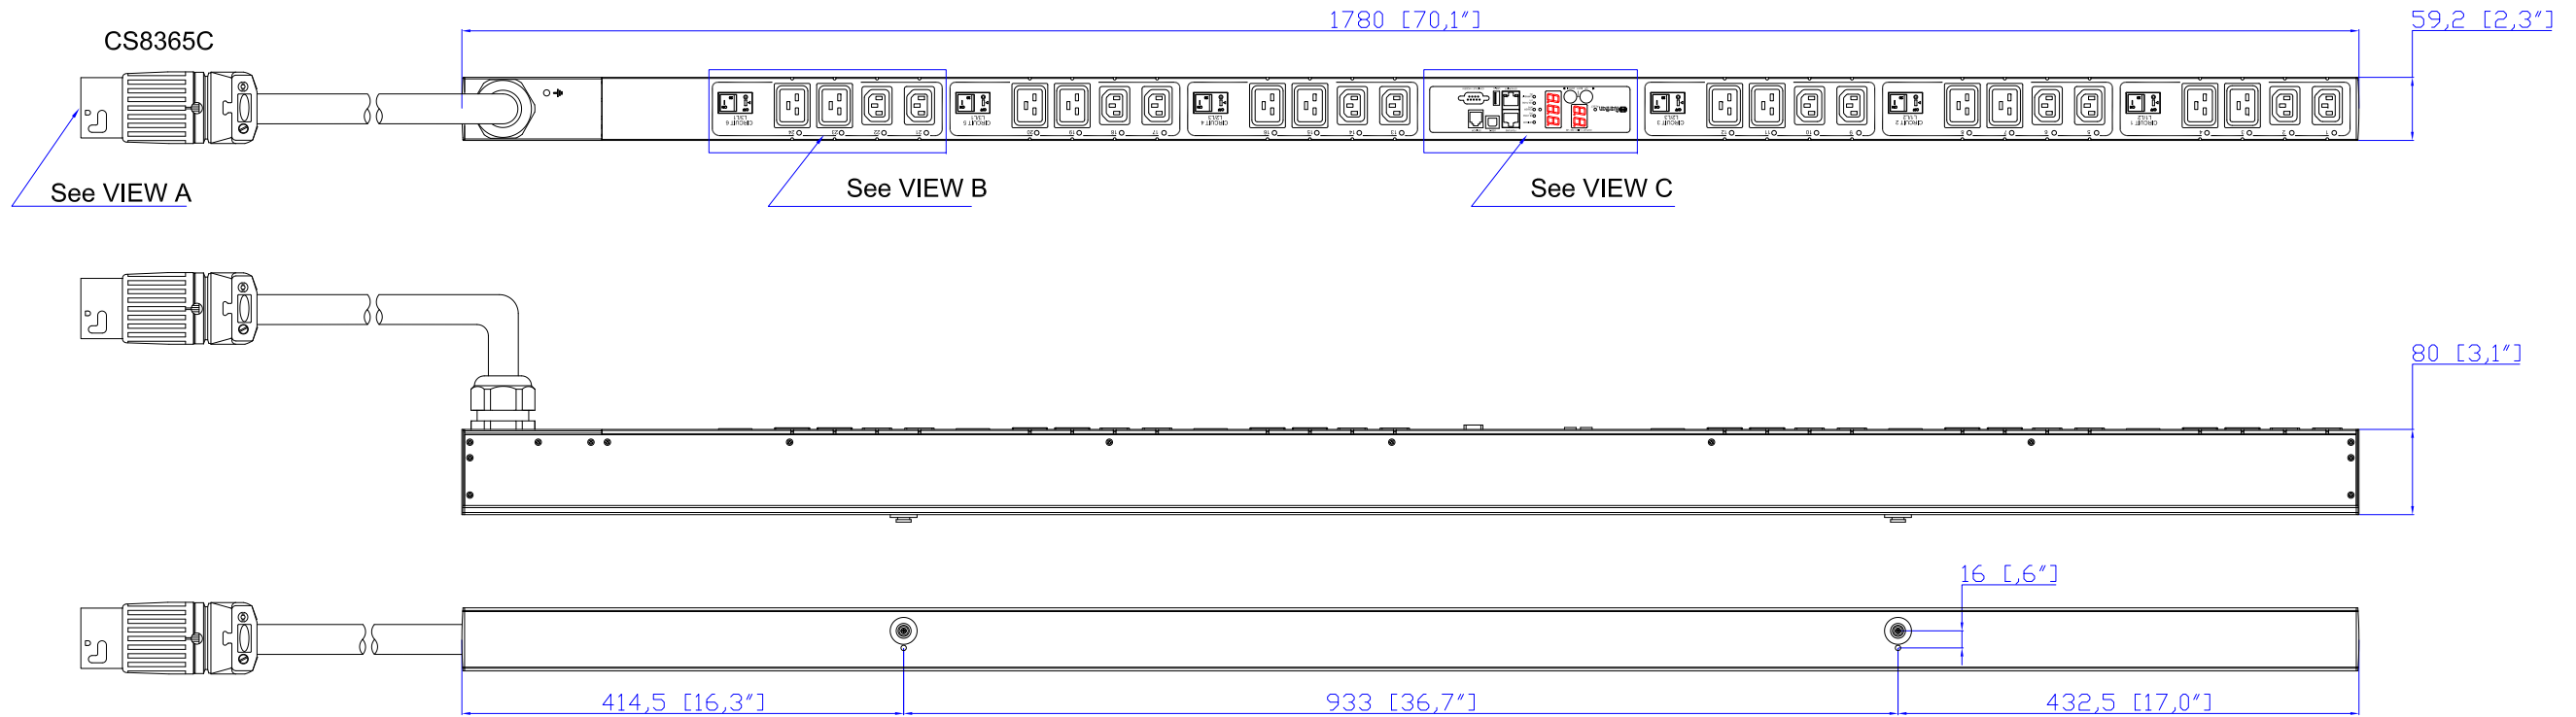

CS8365C

VIEW A

VIEW B

VIEW C

NOTES:
1.ALL DIMENSIONS ARE MILLIMETERS[INCHES].

DRAWN : EVA LIN Aug. 08,2012
ENGINEER: Kenny_C Aug. 08,2012
APPROVED: Tom_H Aug. 08,2012

DO NOT SCALE DRAWING

SHEET 1 OF 1

TITLE:
iPDU Zero U,
Three phase,40A / 208V-240V
Plug Type:CS8365C
Output Type:(12)IEC320 C13,(12)IEC320 C19

DWG NO. **MPX2-5547 & MPX2-4547** REV. **A**