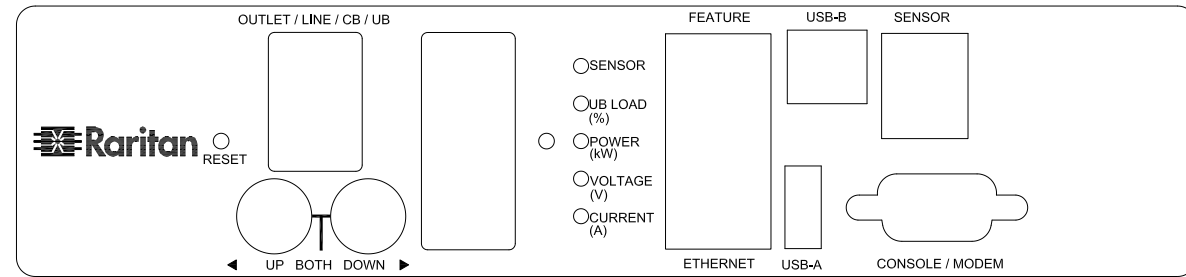

VIEW A

VIEW B