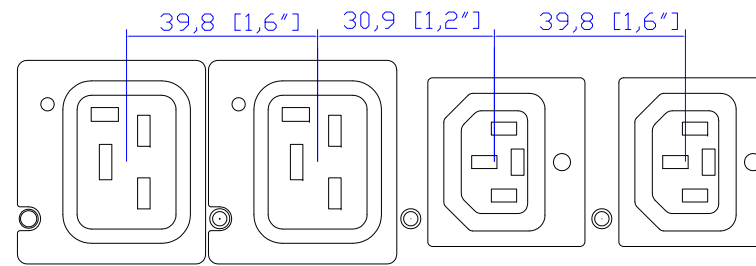

NEMA L15-30P

VIEW A

VIEW B

VIEW C

- NOTES:
 1. ALL DIMENSIONS ARE MILLIMETERS[INCHES].
 2. CUSTOMIZE MOUNTING BUTTON PLACEMENT.

DRAWN :	EVA LIN	May. 22,2014
ENGINEER:	Kenny Chen	May. 22,2014
APPROVED:	Tom Hsueh	May. 22,2014

PROJECTION THIRD ANGLE
 DO NOT SCALE DRAWING
SHEET 1 OF 1

THIS DRAWING AND SPECIFICATIONS HEREIN ARE THE PROPERTY OF RARITAN, INC. AND SHALL NOT BE COPIED, REPRODUCED OR USED, IN WHOLE OR IN PART, AS THE BASIS FOR THE MANUFACTURE OR SALE OF ITEMS WITHOUT WRITTEN PERMISSION FROM RARITAN, INC. THIS DRAWING IS BASED UPON LATEST AVAILABLE INFORMATION AND IS SUBJECT TO CHANGE WITHOUT NOTICE.

TITLE: iPDU Zero U,
 Three Phase, 24A/208V-240V
 Plug Type: NEMA L15-30P
 Outlet Type:(12)Locking IEC320 C13,
 (12)Locking IEC320 C19

DWG NO. **MPX2-5548-E2** REV. **A**