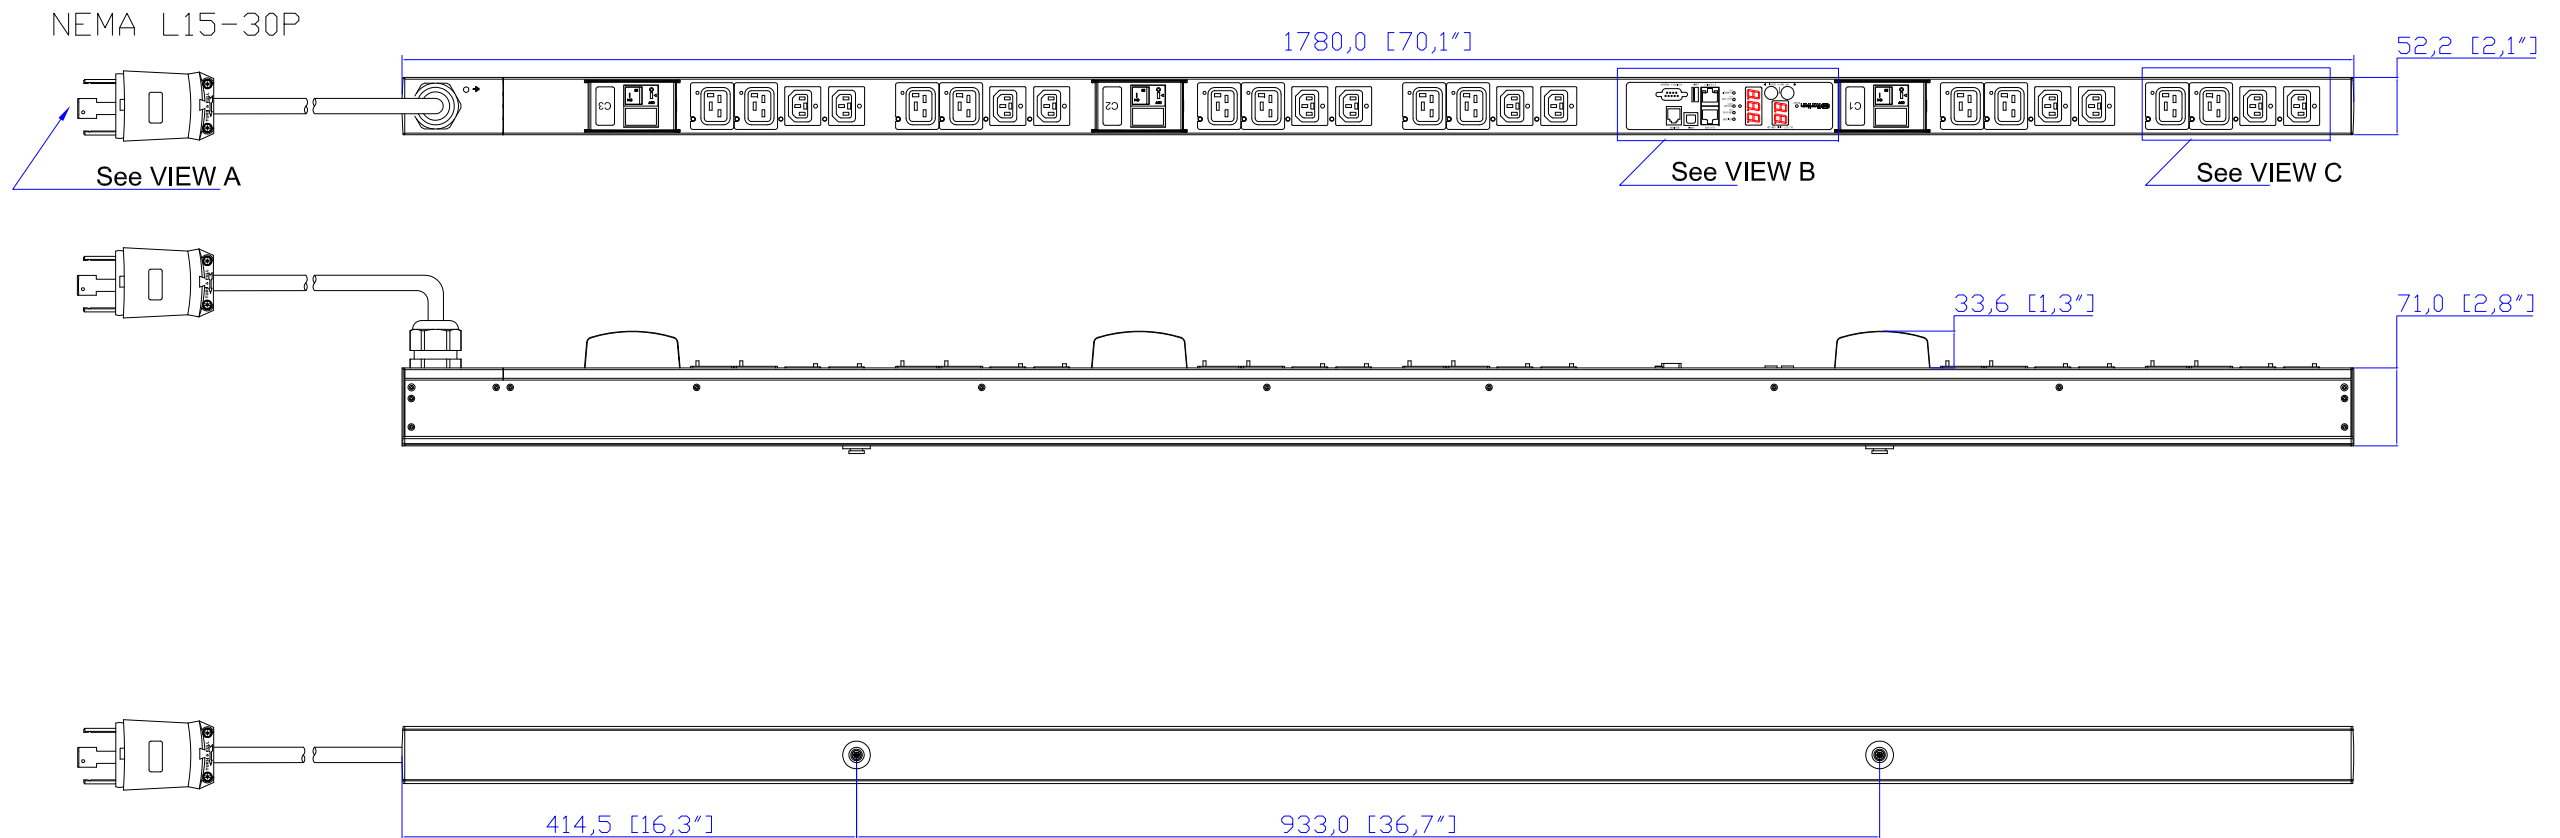

NEMA L15-30P

VIEW A

VIEW B

VIEW C

- NOTES:
 1. ALL DIMENSIONS ARE MILLIMETERS[INCHES].
 2. CUSTOMIZE MOUNTING BUTTON PLACEMENT.

DRAWN :	EVA LIN	May. 22,2014
ENGINEER:	Kenny Chen	May. 22,2014
APPROVED:	Tom Hsueh	May. 22,2014

PROJECTION THIRD ANGLE
 DO NOT SCALE DRAWING
SHEET 1 OF 1

THIS DRAWING AND SPECIFICATIONS HEREIN ARE THE PROPERTY OF RARITAN, INC. AND SHALL NOT BE COPIED, REPRODUCED OR USED, IN WHOLE OR IN PART, AS THE BASIS FOR THE MANUFACTURE OR SALE OF ITEMS WITHOUT WRITTEN PERMISSION FROM RARITAN, INC. THIS DRAWING IS BASED UPON LATEST AVAILABLE INFORMATION AND IS SUBJECT TO CHANGE WITHOUT NOTICE.

TITLE: iPDU Zero U,
 Three Phase, 24A/208V-240V
 Plug Type: NEMA L15-30P
 Outlet Type:(12)Locking IEC320 C13,
 (12)Locking IEC320 C19

DWG NO. **MPX2-5548-E2** REV. **A**