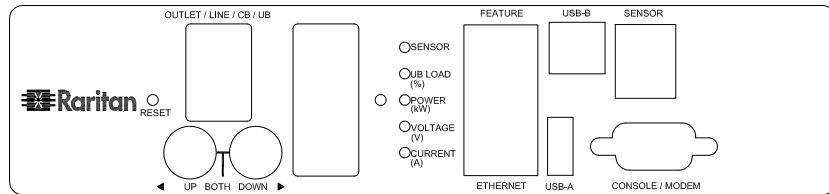

NEMA L15-30P

VIEW A

VIEW B

VIEW C

- NOTES:
 1. ALL DIMENSIONS ARE MILLIMETERS[INCHES].
 2. CUSTOMIZE MOUNTING BUTTON PLACEMENT.

DRAWN :	EVA LIN	May. 22,2014
ENGINEER:	Kenny Chen	May. 22,2014
APPROVED:	Tom Hsueh	May. 22,2014

TITLE: iPDU Zero U,
 Three Phase, 24A/208V-240V
 Plug Type: NEMA L15-30P
 Outlet Type:(12)Locking IEC320 C13,
 (12)Locking IEC320 C19

DWG NO. **MPX2-5548-E2** REV. **A**