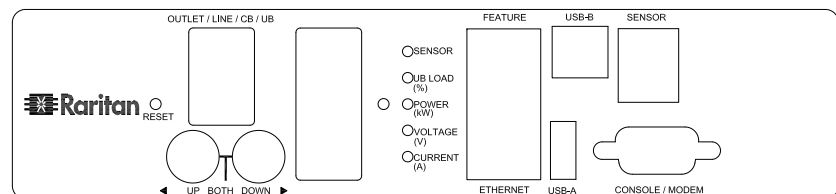

VIEW A

VIEW B

NOTES:
1. ALL DIMENSIONS ARE MILLIMETERS [INCHES].

 www.raritan.com	PROJECTION THIRD ANGLE	DO NOT SCALE DRAWING SHEET 1 OF 1	TITLE: iPDU Zero U, Three phase 48A / 208V-240V Plug Type: 48A Cord 3P Output Type: (12)IEC320 C13+(12)IEC320 C19
	THIS DRAWING AND SPECIFICATIONS HEREIN ARE THE PROPERTY OF RARITAN, INC. AND SHALL NOT BE COPIED, REPRODUCED OR USED, IN WHOLE OR IN PART, AS THE BASIS FOR THE MANUFACTURE OR SALE OF ITEMS WITHOUT WRITTEN PERMISSION FROM RARITAN, INC. THIS DRAWING IS BASED UPON LATEST AVAILABLE INFORMATION AND IS SUBJECT TO CHANGE WITHOUT NOTICE.		DWG NO. MPX2-5551N & MPX2-4551N
DRAWN : EVA LIN	Jun. 04, 2012		REV. A
ENGINEER: Siang_H	Jun. 04, 2012		
APPROVED: Tom_H	Jun. 04, 2012		