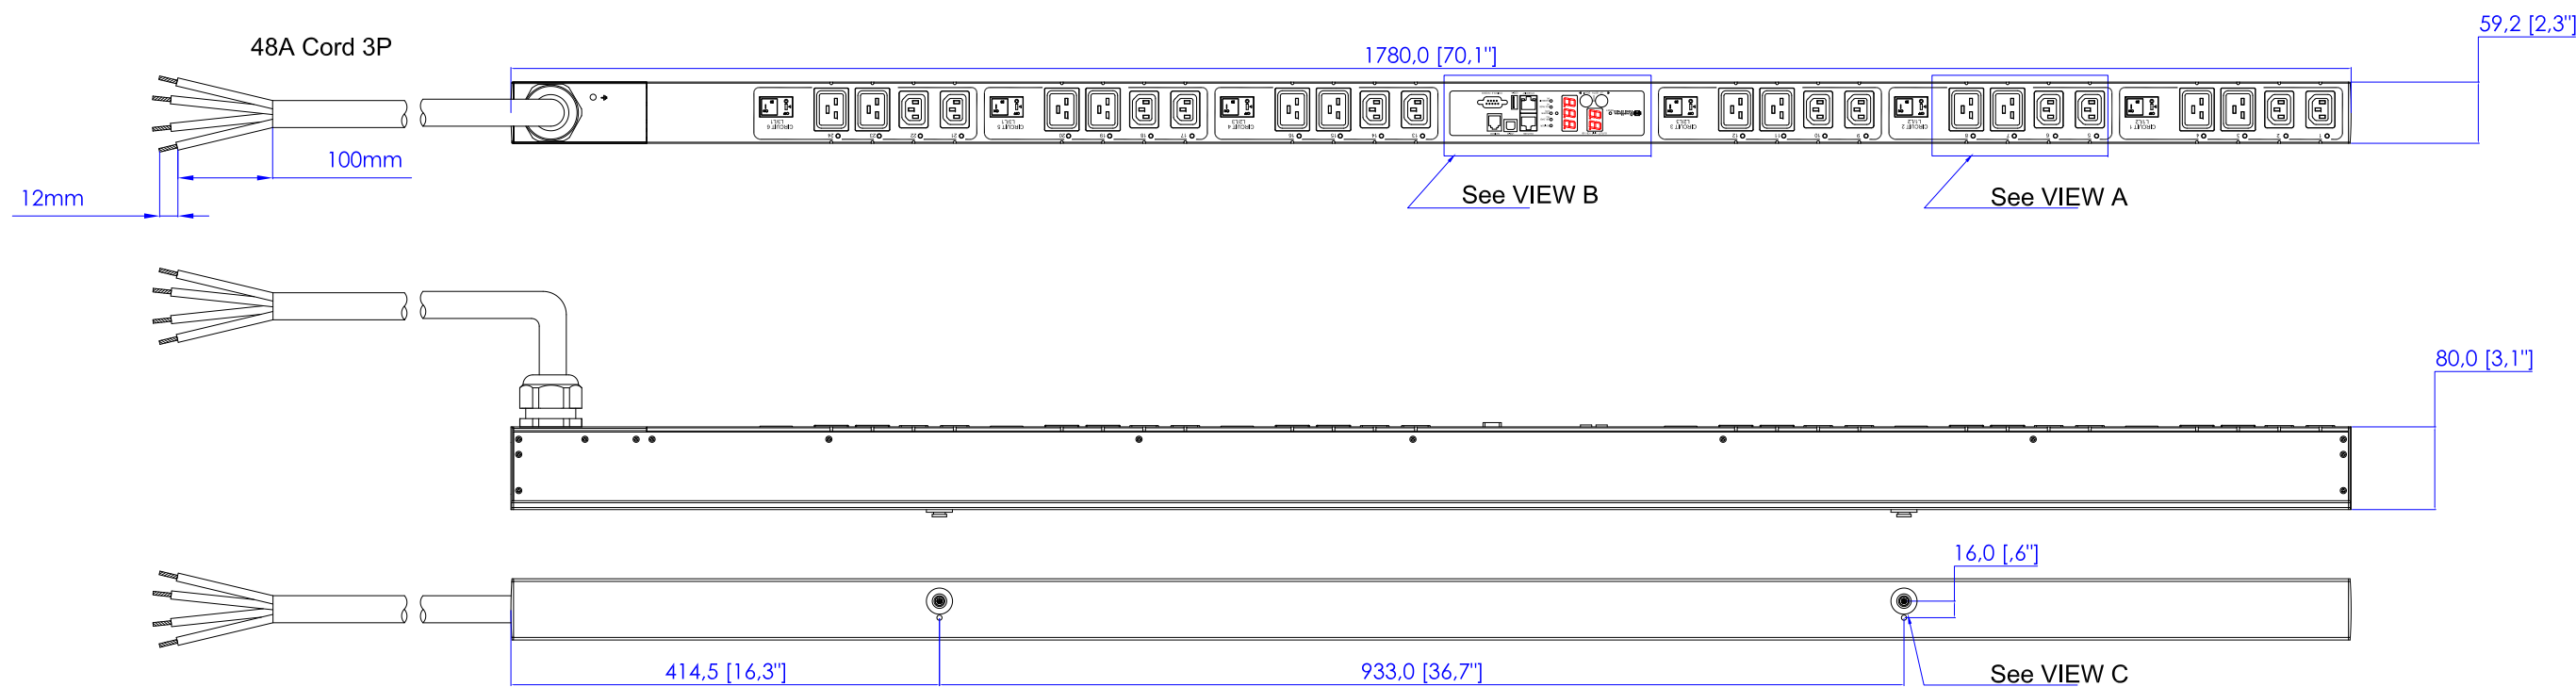

VIEW A

VIEW B

NOTES:
1. ALL DIMENSIONS ARE MILLIMETERS [INCHES].

 www.raritan.com	PROJECTION THIRD ANGLE	DO NOT SCALE DRAWING SHEET 1 OF 1	TITLE: iPDU Zero U, Three phase 48A / 208V-240V Plug Type: 48A Cord 3P Output Type: (12)IEC320 C13+(12)IEC320 C19
	THIS DRAWING AND SPECIFICATIONS HEREIN ARE THE PROPERTY OF RARITAN, INC. AND SHALL NOT BE COPIED, REPRODUCED OR USED, IN WHOLE OR IN PART, AS THE BASIS FOR THE MANUFACTURE OR SALE OF ITEMS WITHOUT WRITTEN PERMISSION FROM RARITAN, INC. THIS DRAWING IS BASED UPON LATEST AVAILABLE INFORMATION AND IS SUBJECT TO CHANGE WITHOUT NOTICE.		DWG NO. MPX2-5551N & MPX2-4551N
DRAWN : EVA LIN	Jun. 04, 2012		REV. A
ENGINEER: Siang_H	Jun. 04, 2012		
APPROVED: Tom_H	Jun. 04, 2012		