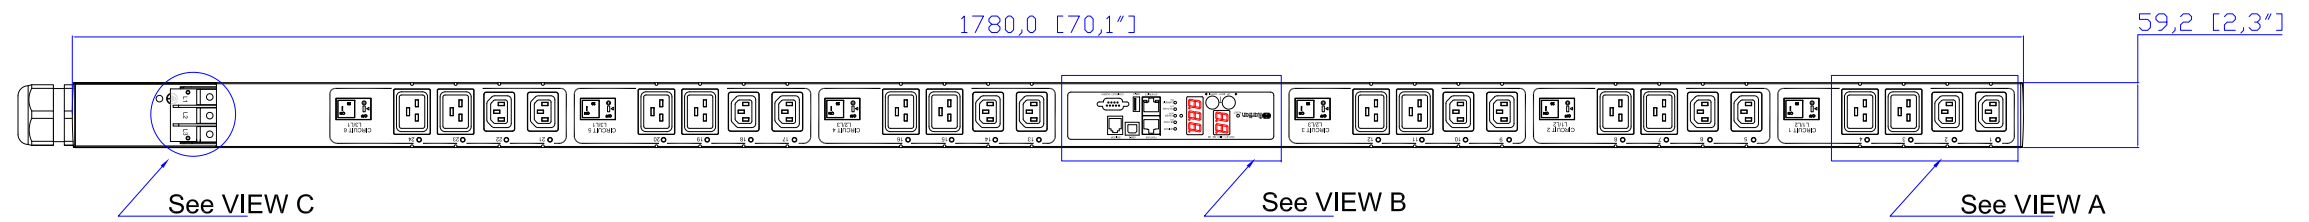

VIEW A

VIEW B

1. KST RNBS 22-6 or equivalent terminals for 4 AWG Wire
2. Inside diameter 6.4 mm & Outside diameter 8.8mm ring for M6 screw

VIEW C

M50 Cable Gland
Assembly Wire Range: 24~35mm

NOTES:
1.ALL DIMENSIONS ARE MILLIMETERS[INCHES].

DRAWN : EVA LIN Apr. 17,2012
ENGINEER: Siang_H Apr. 17,2012
APPROVED: Tom_H Apr. 17,2012

PROJECTION THIRD ANGLE
DO NOT SCALE DRAWING
SHEET 1 OF 1

THIS DRAWING AND SPECIFICATIONS HEREIN ARE THE PROPERTY OF RARITAN, INC. AND SHALL NOT BE COPIED, REPRODUCED OR USED, IN WHOLE OR IN PART, AS THE BASIS FOR THE MANUFACTURE OR SALE OF ITEMS WITHOUT WRITTEN PERMISSION FROM RARITAN, INC. THIS DRAWING IS BASED UPON LATEST AVAILABLE INFORMATION AND IS SUBJECT TO CHANGE WITHOUT NOTICE.

TITLE:
iPDU Zero U,
Three Phase, 48A/208V-240V ,
Plug Type:48A Terminal 3P,
Outlet Type:(12)IEC320 C13, (12)IEC320 C19

DWG NO. **MPX2-4551XV & MPX2-5551XV** REV. **A**