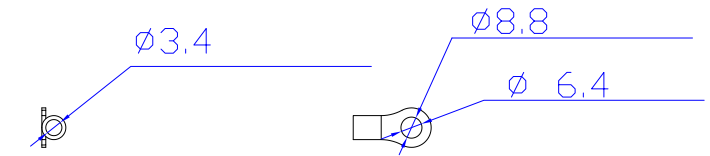

VIEW A

VIEW B

1. KST RNBS 22-6 or equivalent terminals for 4 AWG Wire
2. Inside diameter 6.4 mm & Outside diameter 8.8mm ring for M6 screw

VIEW C

M50 Cable Gland
Assembly Wire Range: 24~35mm

NOTES:
1.ALL DIMENSIONS ARE MILLIMETERS[INCHES].