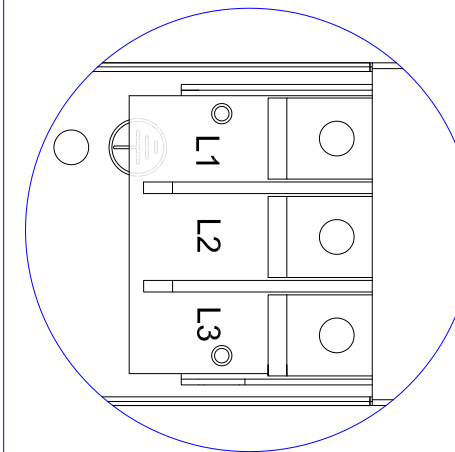

VIEW A

VIEW B

1. KST RNBS 22-6 or equivalent terminals for 4 AWG Wire
2. Inside diameter 6.4 mm & Outside diameter 8.8mm ring for M6 screw

VIEW C

M50 Cable Gland
Assembly Wire Range: 24~35mm

NOTES:
1.ALL DIMENSIONS ARE MILLIMETERS[INCHES].

DRAWN : EVA LIN Apr. 17,2012
ENGINEER: Siang_H Apr. 17,2012
APPROVED: Tom_H Apr. 17,2012

PROJECTION THIRD ANGLE
DO NOT SCALE DRAWING
SHEET 1 OF 1

THIS DRAWING AND SPECIFICATIONS HEREIN ARE THE PROPERTY OF RARITAN, INC. AND SHALL NOT BE COPIED, REPRODUCED OR USED, IN WHOLE OR IN PART, AS THE BASIS FOR THE MANUFACTURE OR SALE OF ITEMS WITHOUT WRITTEN PERMISSION FROM RARITAN, INC. THIS DRAWING IS BASED UPON LATEST AVAILABLE INFORMATION AND IS SUBJECT TO CHANGE WITHOUT NOTICE.

TITLE:
iPDU Zero U,
Three Phase, 48A/208V-240V ,
Plug Type:48A Terminal 3P,
Outlet Type:(12)IEC320 C13, (12)IEC320 C19

DWG NO. **MPX2-4551XV & MPX2-5551XV** REV. **A**