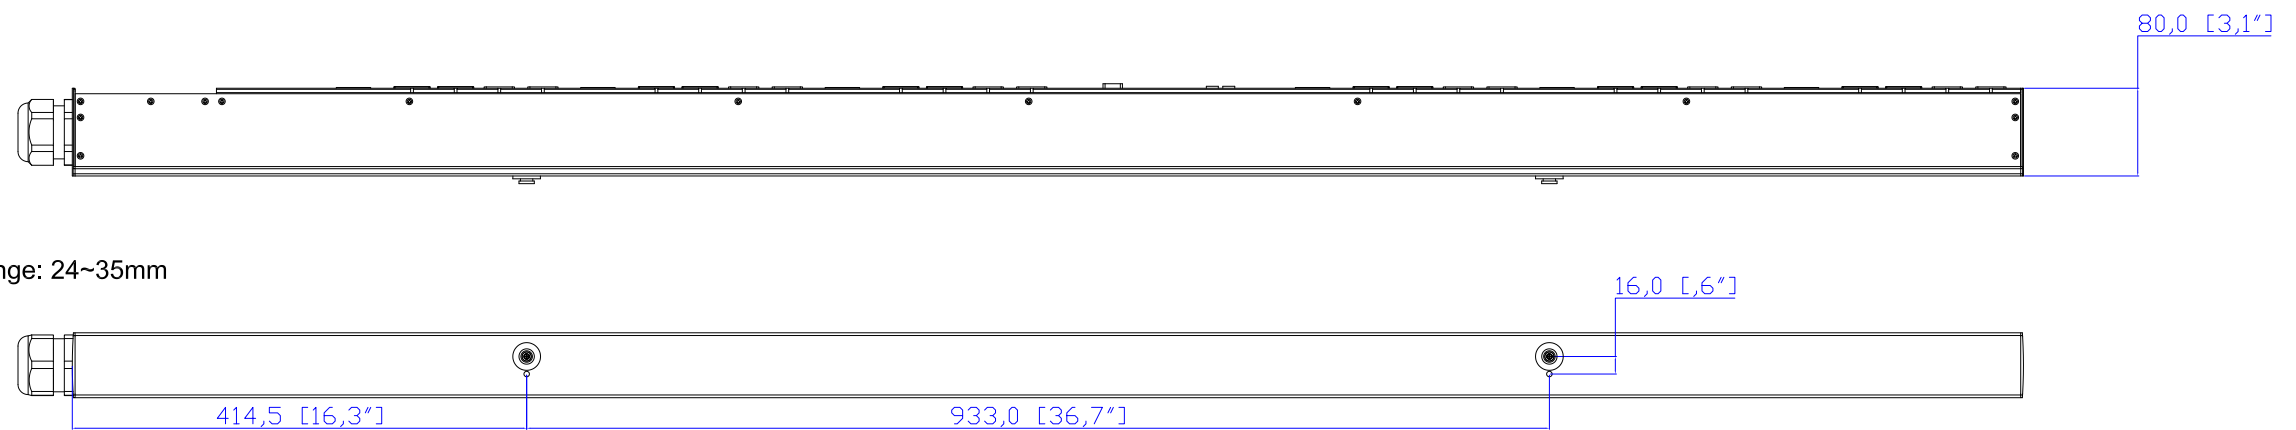

VIEW A

VIEW B

1. KST RNBS 22-6 or equivalent terminals for 4 AWG Wire
2. Inside diameter 6.4 mm & Outside diameter 8.8mm ring for M6 screw

VIEW C

M50 Cable Gland
Assembly Wire Range: 24~35mm

NOTES:
1.ALL DIMENSIONS ARE MILLIMETERS[INCHES].

DRAWN : EVA LIN Apr. 17,2012
ENGINEER: Siang_H Apr. 17,2012
APPROVED: Tom_H Apr. 17,2012

PROJECTION THIRD ANGLE
DO NOT SCALE DRAWING
SHEET 1 OF 1

THIS DRAWING AND SPECIFICATIONS HEREIN ARE THE PROPERTY OF RARITAN, INC. AND SHALL NOT BE COPIED, REPRODUCED OR USED, IN WHOLE OR IN PART, AS THE BASIS FOR THE MANUFACTURE OR SALE OF ITEMS WITHOUT WRITTEN PERMISSION FROM RARITAN, INC. THIS DRAWING IS BASED UPON LATEST AVAILABLE INFORMATION AND IS SUBJECT TO CHANGE WITHOUT NOTICE.

TITLE:
iPDU Zero U,
Three Phase, 48A/208V-240V ,
Plug Type:48A Terminal 3P,
Outlet Type:(12)IEC320 C13, (12)IEC320 C19

DWG NO. **MPX2-4551XV & MPX2-5551XV** REV. **A**