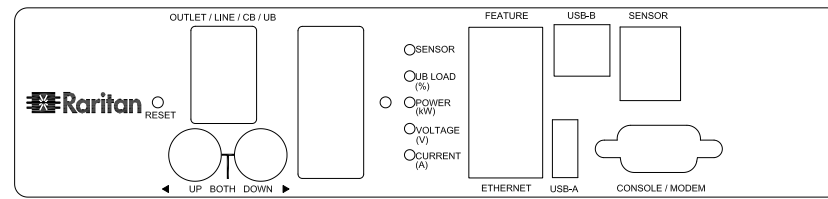

VIEW A

VIEW B

1. KST RNBS 22-6 or equivalent terminals for 4 AWG Wire
2. Inside diameter 6.4 mm & Outside diameter 8.8mm ring for M6 screw

VIEW C

M50 Cable Gland
Assembly Wire Range: 24~35mm

NOTES:
1.ALL DIMENSIONS ARE MILLIMETERS[INCHES].

TITLE:
iPDU Zero U,
Three Phase, 48A/208V-240V ,
Plug Type:48A Terminal 3P,
Outlet Type:(12)IEC320 C13, (12)IEC320 C19

DWG NO. **MPX2-4551XV & MPX2-5551XV** REV. **A**