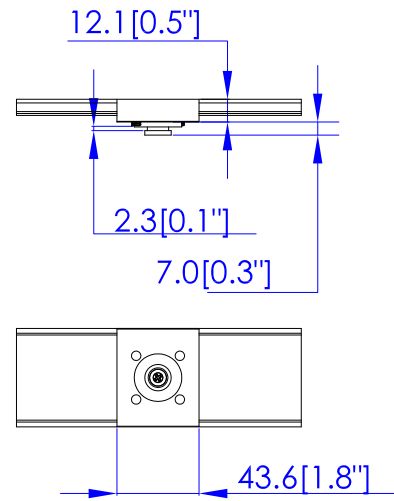

NEMA L21-30P

VIEW A

VIEW B

VIEW C

Option 1.

Option 2.

Option 3.

VIEW D

NOTES:

1. ALL DIMENSIONS ARE MILLIMETERS [INCHES].

DRAWN : EVA LIN Oct. 14, 2014  
 ENGINEER: Siang\_H Oct. 14, 2014  
 APPROVED: Tom\_H Oct. 14, 2014

PROJECTION THIRD ANGLE  
 DO NOT SCALE DRAWING  
**SHEET 1 OF 1**

TITLE: iPDU Zero U,  
 Three phase 24A / 190V-208V  
 InputType:NEMA L21-30P  
 OutputType:120V: (3)5-20R  
 208V: (6)Locking C19, (21)Locking C13

DWG NO. **MPX2-5660U-E2 & MPX2-4660U-E2** REV. **0A**