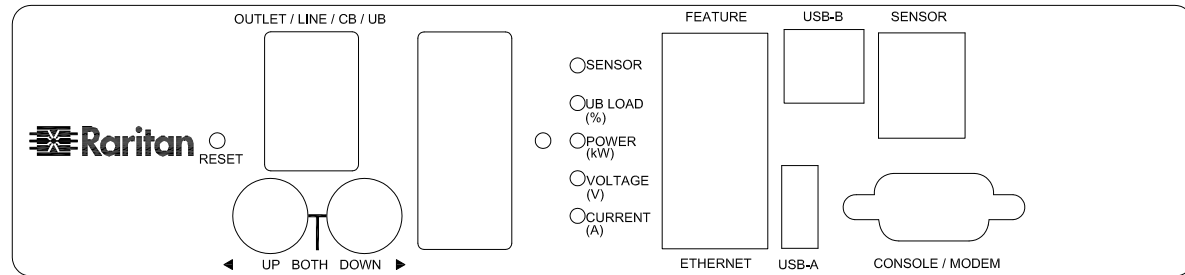

NEMA L21-30P

VIEW A

VIEW B

VIEW C

Option 1.

Option 2.

Option 3.

VIEW D

TITLE: iPDU Zero U,  
 Three phase 24A / 190V-208V  
 InputType:NEMA L21-30P  
 OutputType:120V: (3)5-20R  
 208V: (6)Locking C19, (21)Locking C13

DWG NO. **MPX2-5660U-E2 & MPX2-4660U-E2** REV. **0A**