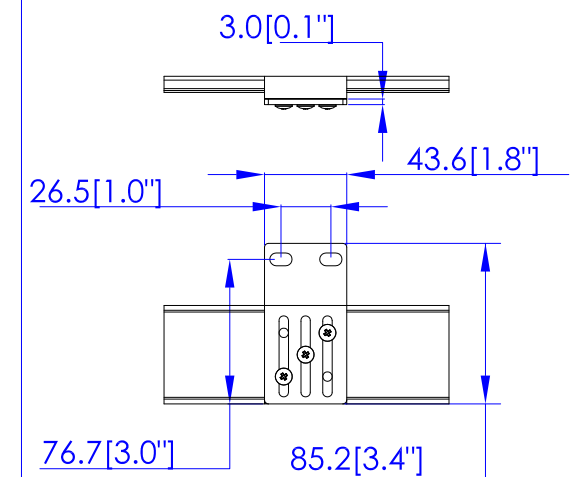

NEMA L21-30P

VIEW A

VIEW B

VIEW C

Option 1.

Option 2.

Option 3.

VIEW D

NOTES:

1. ALL DIMENSIONS ARE MILLIMETERS [INCHES].

DRAWN : EVA LIN Oct. 14, 2014  
 ENGINEER: Siang\_H Oct. 14, 2014  
 APPROVED: Tom\_H Oct. 14, 2014

PROJECTION THIRD ANGLE  
 DO NOT SCALE DRAWING  
**SHEET 1 OF 1**

TITLE: iPDU Zero U,  
 Three phase 24A / 190V-208V  
 InputType:NEMA L21-30P  
 OutputType:120V: (3)5-20R  
 208V: (6)Locking C19, (21)Locking C13

DWG NO. **MPX2-5660U-E2 & MPX2-4660U-E2** REV. **0A**