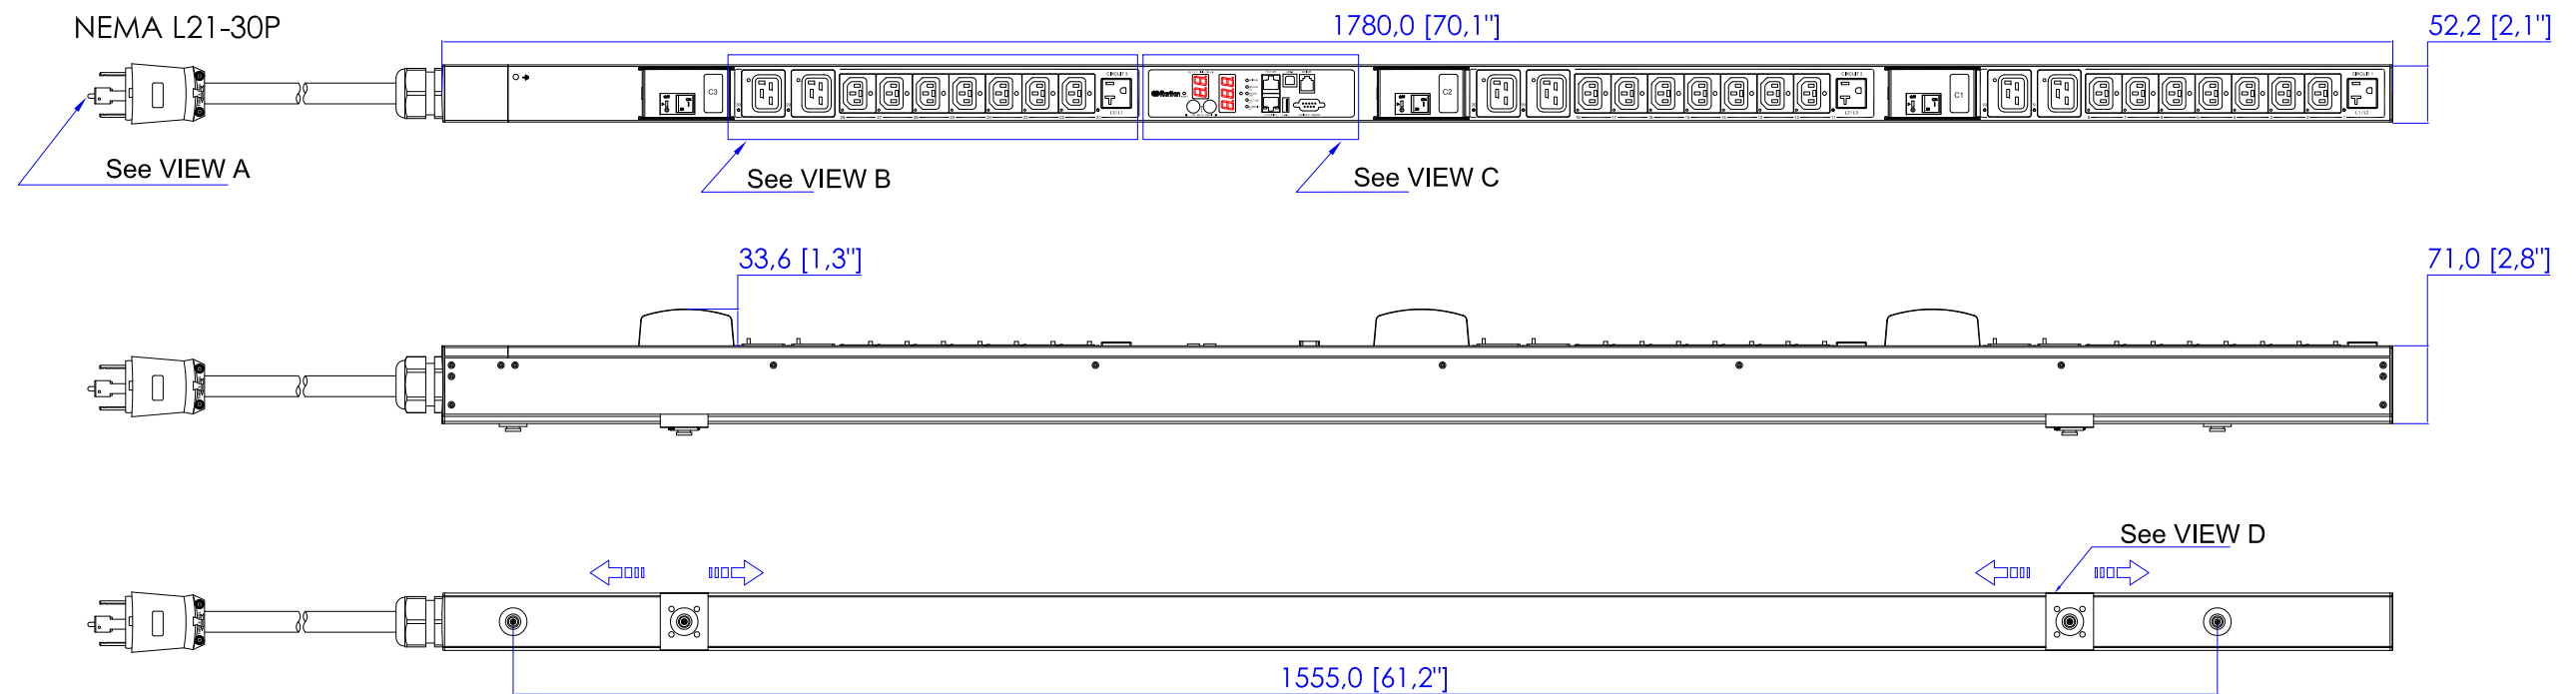

NEMA L21-30P

VIEW A

VIEW B

VIEW C

Option 1.

Option 2.

Option 3.

VIEW D

NOTES:

1. ALL DIMENSIONS ARE MILLIMETERS [INCHES].

DRAWN : EVA LIN Oct. 14, 2014  
 ENGINEER: Siang\_H Oct. 14, 2014  
 APPROVED: Tom\_H Oct. 14, 2014

PROJECTION THIRD ANGLE  
 DO NOT SCALE DRAWING  
**SHEET 1 OF 1**

TITLE: iPDU Zero U,  
 Three phase 24A / 190V-208V  
 InputType:NEMA L21-30P  
 OutputType:120V: (3)5-20R  
 208V: (6)Locking C19, (21)Locking C13

DWG NO. **MPX2-5660U-E2 & MPX2-4660U-E2** REV. **0A**