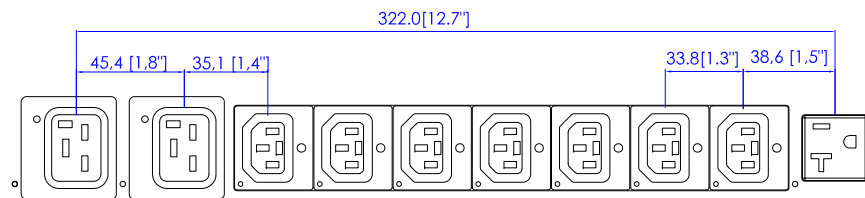

NEMA L21-30P

VIEW A

VIEW B

VIEW C

Option 1.

Option 2.

Option 3.

VIEW D

NOTES:

1. ALL DIMENSIONS ARE MILLIMETERS [INCHES].

DRAWN : EVA LIN Oct. 14, 2014  
 ENGINEER: Siang\_H Oct. 14, 2014  
 APPROVED: Tom\_H Oct. 14, 2014

PROJECTION THIRD ANGLE  
 DO NOT SCALE DRAWING  
**SHEET 1 OF 1**

TITLE: iPDU Zero U,  
 Three phase 24A / 190V-208V  
 InputType:NEMA L21-30P  
 OutputType:120V: (3)5-20R  
 208V: (6)Locking C19, (21)Locking C13

DWG NO. **MPX2-5660U-E2 & MPX2-4660U-E2** REV. **0A**