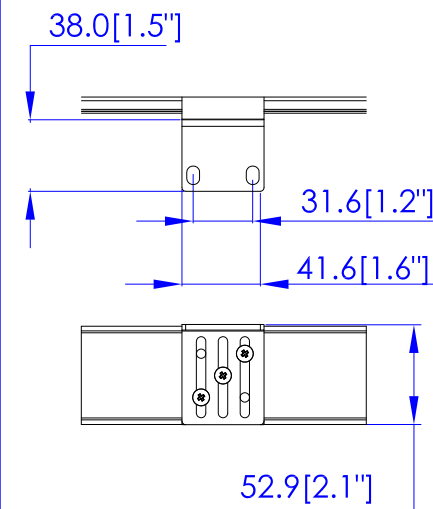

NEMA L21-30P

VIEW A

VIEW B

VIEW C

Option 1.

Option 2.

Option 3.

VIEW D

NOTES:

1. ALL DIMENSIONS ARE MILLIMETERS [INCHES].

DRAWN : EVA LIN Oct. 14, 2014  
 ENGINEER: Siang\_H Oct. 14, 2014  
 APPROVED: Tom\_H Oct. 14, 2014

PROJECTION THIRD ANGLE  
 DO NOT SCALE DRAWING  
**SHEET 1 OF 1**

TITLE: iPDU Zero U,  
 Three phase 24A / 190V-208V  
 InputType:NEMA L21-30P  
 OutputType:120V: (3)5-20R  
 208V: (6)Locking C19, (21)Locking C13

DWG NO. **MPX2-5660U-E2 & MPX2-4660U-E2** REV. **0A**