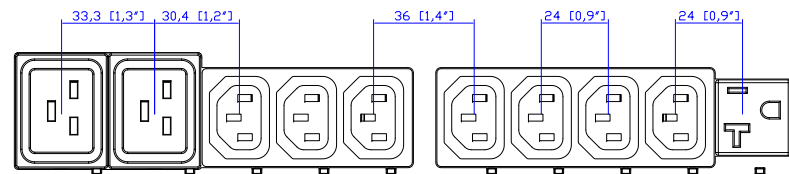

NEMA L21-30P

VIEW A

VIEW B

VIEW D

VIEW C

NEMA L21-30P

See VIEW A

See VIEW B

See VIEW C

52,2 [2,1\"/>

See VIEW D

NOTES:
1.ALL DIMENSIONS ARE MILLIMETERS[INCHES].

DO NOT SCALE DRAWING
SHEET 1 OF 1

THIS DRAWING AND SPECIFICATIONS HEREIN ARE THE PROPERTY OF RARITAN, INC. AND SHALL NOT BE COPIED, REPRODUCED OR USED, IN WHOLE OR IN PART, AS THE BASIS FOR THE MANUFACTURE OR SALE OF ITEMS WITHOUT WRITTEN PERMISSION FROM RARITAN, INC. THIS DRAWING IS BASED UPON LATEST AVAILABLE INFORMATION AND IS SUBJECT TO CHANGE WITHOUT NOTICE.

TITLE:
iPDU Zero U,
Three phase 24A / 190V-208V
Plug Type: NEMA L21-30P
Outlet Type: 120V: (3)5-20R
208V: (6)IEC320 C19 , (2)IEC320 C13

DRAWN : EVA LIN Aug. 02,2013
ENGINEER: Siang_H Aug. 02,2013
APPROVED: Tom_H Aug. 02,2013