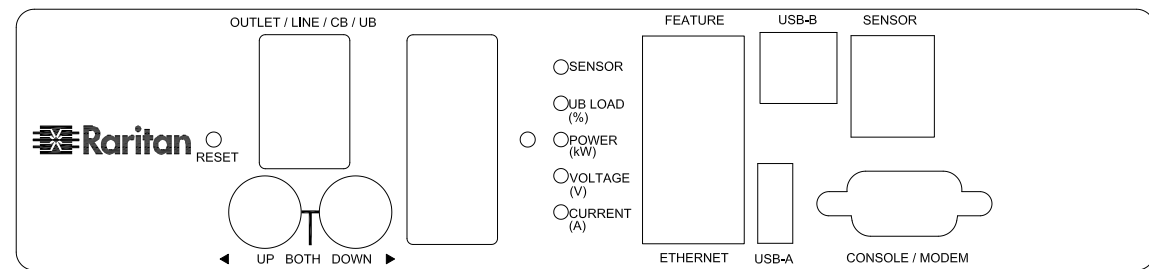

NEMA L21-30P

VIEW A

VIEW B

VIEW D

VIEW C

NEMA L21-30P

See VIEW A

See VIEW B

TITLE:
iPDU Zero U,
Three phase 24A / 190V-208V
Plug Type: NEMA L21-30P
Outlet Type: 120V: (3)5-20R
208V: (6)IEC320 C19 , (2)IEC320 C13

DRAWN : EVA LIN Aug. 02,2013
ENGINEER: Siang_H Aug. 02,2013
APPROVED: Tom_H Aug. 02,2013