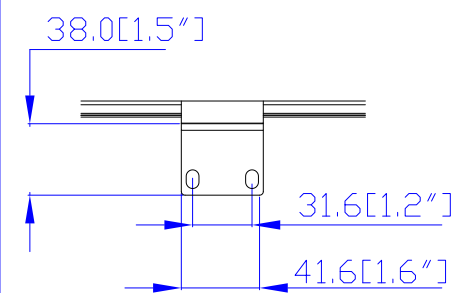

NEMA L21-30P

VIEW A

VIEW B

VIEW D

VIEW C

NEMA L21-30P

See VIEW A

See VIEW B

See VIEW C

52,2 [2,1\"/>

See VIEW D

NOTES:
1.ALL DIMENSIONS ARE MILLIMETERS[INCHES].

DO NOT SCALE DRAWING
SHEET 1 OF 1

THIS DRAWING AND SPECIFICATIONS HEREIN ARE THE PROPERTY OF RARITAN, INC. AND SHALL NOT BE COPIED, REPRODUCED OR USED, IN WHOLE OR IN PART, AS THE BASIS FOR THE MANUFACTURE OR SALE OF ITEMS WITHOUT WRITTEN PERMISSION FROM RARITAN, INC. THIS DRAWING IS BASED UPON LATEST AVAILABLE INFORMATION AND IS SUBJECT TO CHANGE WITHOUT NOTICE.

TITLE:
iPDU Zero U,
Three phase 24A / 190V-208V
Plug Type: NEMA L21-30P
Outlet Type: 120V: (3)5-20R
208V: (6)IEC320 C19 , (2)IEC320 C13

DRAWN : EVA LIN Aug. 02,2013
ENGINEER: Siang_H Aug. 02,2013
APPROVED: Tom_H Aug. 02,2013