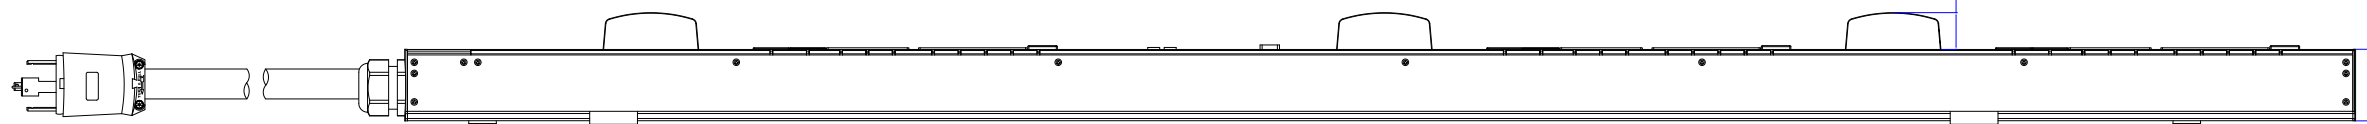

NEMA L21-30P

VIEW A

VIEW B

VIEW D

VIEW C

NEMA L21-30P

See VIEW A

See VIEW B

See VIEW C

52,2 [2,1\"/>

See VIEW D

NOTES:
1.ALL DIMENSIONS ARE MILLIMETERS[INCHES].

DO NOT SCALE DRAWING
SHEET 1 OF 1

THIS DRAWING AND SPECIFICATIONS HEREIN ARE THE PROPERTY OF RARITAN, INC. AND SHALL NOT BE COPIED, REPRODUCED OR USED, IN WHOLE OR IN PART, AS THE BASIS FOR THE MANUFACTURE OR SALE OF ITEMS WITHOUT WRITTEN PERMISSION FROM RARITAN, INC. THIS DRAWING IS BASED UPON LATEST AVAILABLE INFORMATION AND IS SUBJECT TO CHANGE WITHOUT NOTICE.

TITLE:
iPDU Zero U,
Three phase 24A / 190V-208V
Plug Type: NEMA L21-30P
Outlet Type: 120V: (3)5-20R
208V: (6)IEC320 C19 , (2)IEC320 C13

DRAWN : EVA LIN Aug. 02,2013
ENGINEER: Siang_H Aug. 02,2013
APPROVED: Tom_H Aug. 02,2013