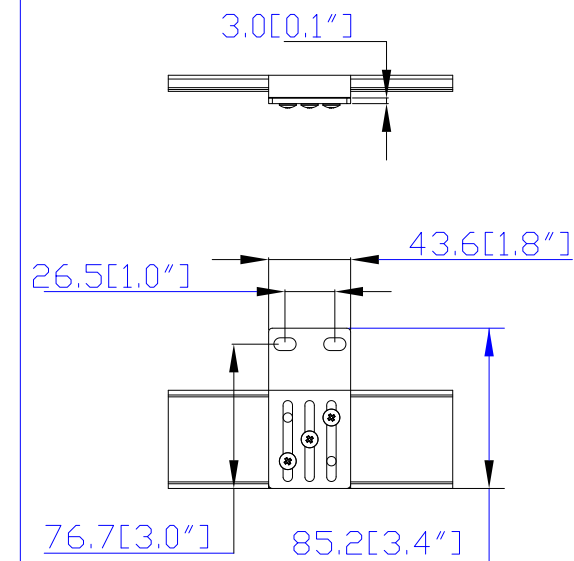

NEMA L21-30P

VIEW A

VIEW B

VIEW D

VIEW C

NEMA L21-30P

See VIEW A

See VIEW B

See VIEW C

52,2 [2,1\"/>

See VIEW D

NOTES:
1.ALL DIMENSIONS ARE MILLIMETERS[INCHES].

DO NOT SCALE DRAWING
SHEET 1 OF 1

THIS DRAWING AND SPECIFICATIONS HEREIN ARE THE PROPERTY OF RARITAN, INC. AND SHALL NOT BE COPIED, REPRODUCED OR USED, IN WHOLE OR IN PART, AS THE BASIS FOR THE MANUFACTURE OR SALE OF ITEMS WITHOUT WRITTEN PERMISSION FROM RARITAN, INC. THIS DRAWING IS BASED UPON LATEST AVAILABLE INFORMATION AND IS SUBJECT TO CHANGE WITHOUT NOTICE.

TITLE:
iPDU Zero U,
Three phase 24A / 190V-208V
Plug Type: NEMA L21-30P
Outlet Type: 120V: (3)5-20R
208V: (6)IEC320 C19 , (2)IEC320 C13

DRAWN : EVA LIN Aug. 02,2013
ENGINEER: Siang_H Aug. 02,2013
APPROVED: Tom_H Aug. 02,2013