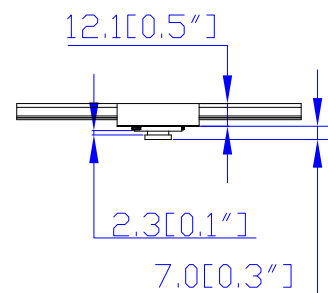

NEMA L21-30P

VIEW A

VIEW B

VIEW D

VIEW C

NEMA L21-30P

See VIEW A

See VIEW B

See VIEW C

52,2 [2,1\"/>

See VIEW D

NOTES:
1.ALL DIMENSIONS ARE MILLIMETERS[INCHES].

DO NOT SCALE DRAWING
SHEET 1 OF 1

THIS DRAWING AND SPECIFICATIONS HEREIN ARE THE PROPERTY OF RARITAN, INC. AND SHALL NOT BE COPIED, REPRODUCED OR USED, IN WHOLE OR IN PART, AS THE BASIS FOR THE MANUFACTURE OR SALE OF ITEMS WITHOUT WRITTEN PERMISSION FROM RARITAN, INC. THIS DRAWING IS BASED UPON LATEST AVAILABLE INFORMATION AND IS SUBJECT TO CHANGE WITHOUT NOTICE.

TITLE:
iPDU Zero U,
Three phase 24A / 190V-208V
Plug Type: NEMA L21-30P
Outlet Type: 120V: (3)5-20R
208V: (6)IEC320 C19 , (2)IEC320 C13

DRAWN : EVA LIN Aug. 02,2013
ENGINEER: Siang_H Aug. 02,2013
APPROVED: Tom_H Aug. 02,2013