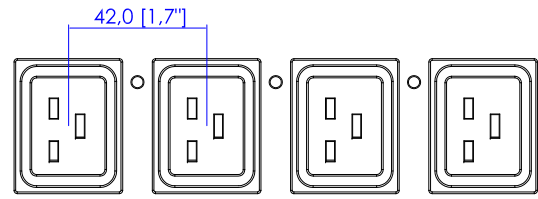

NEMA L22-30P

VIEW A

VIEW B

VIEW C

NOTES:
1. ALL DIMENSIONS ARE MILLIMETERS [INCHES].

 www.raritan.com	PROJECTION THIRD ANGLE	DO NOT SCALE DRAWING SHEET 1 OF 1	TITLE: iPDU Zero U, Three phase 24A / 360V-415V Plug Type: NEMA L22-30P , Outlet Type: (24)IEC320 C19
	THIS DRAWING AND SPECIFICATIONS HEREIN ARE THE PROPERTY OF RARITAN, INC. AND SHALL NOT BE COPIED, REPRODUCED OR USED, IN WHOLE OR IN PART, AS THE BASIS FOR THE MANUFACTURE OR SALE OF ITEMS WITHOUT WRITTEN PERMISSION FROM RARITAN, INC. THIS DRAWING IS BASED UPON LATEST AVAILABLE INFORMATION AND IS SUBJECT TO CHANGE WITHOUT NOTICE.		
DRAWN : EVA LIN	Feb.17, 2014		REV. A
ENGINEER: Sam_L	Feb.17, 2014		
APPROVED: Tom_H	Feb.17, 2014		