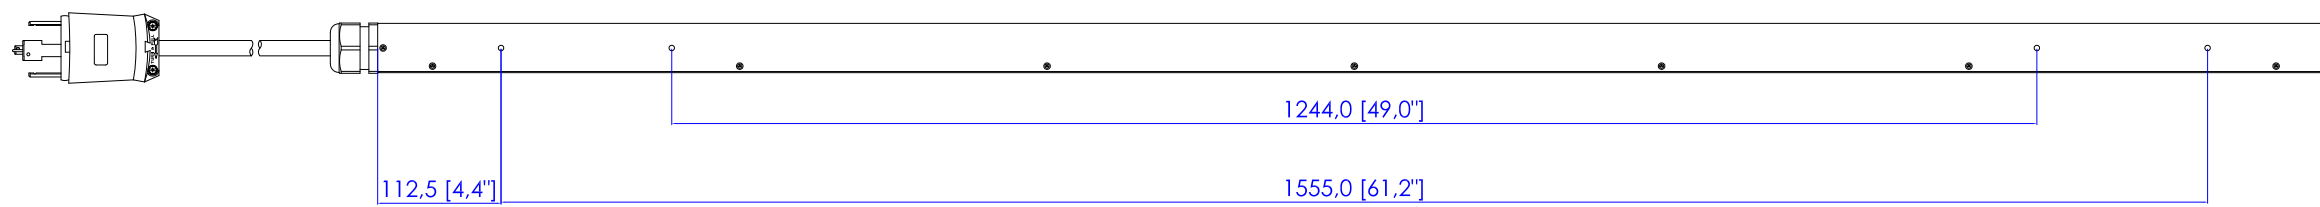

NEMA L22-30P

VIEW A

VIEW B

VIEW C

NOTES:
1. ALL DIMENSIONS ARE MILLIMETERS [INCHES].

 www.raritan.com	PROJECTION THIRD ANGLE	DO NOT SCALE DRAWING SHEET 1 OF 1	TITLE: iPDU Zero U, Three phase 24A / 360V-415V Plug Type: NEMA L22-30P , Outlet Type: (24)IEC320 C19
	THIS DRAWING AND SPECIFICATIONS HEREIN ARE THE PROPERTY OF RARITAN, INC. AND SHALL NOT BE COPIED, REPRODUCED OR USED, IN WHOLE OR IN PART, AS THE BASIS FOR THE MANUFACTURE OR SALE OF ITEMS WITHOUT WRITTEN PERMISSION FROM RARITAN, INC. THIS DRAWING IS BASED UPON LATEST AVAILABLE INFORMATION AND IS SUBJECT TO CHANGE WITHOUT NOTICE.		
DRAWN : EVA LIN	Feb.17, 2014		REV. A
ENGINEER: Sam_L	Feb.17, 2014		
APPROVED: Tom_H	Feb.17, 2014		