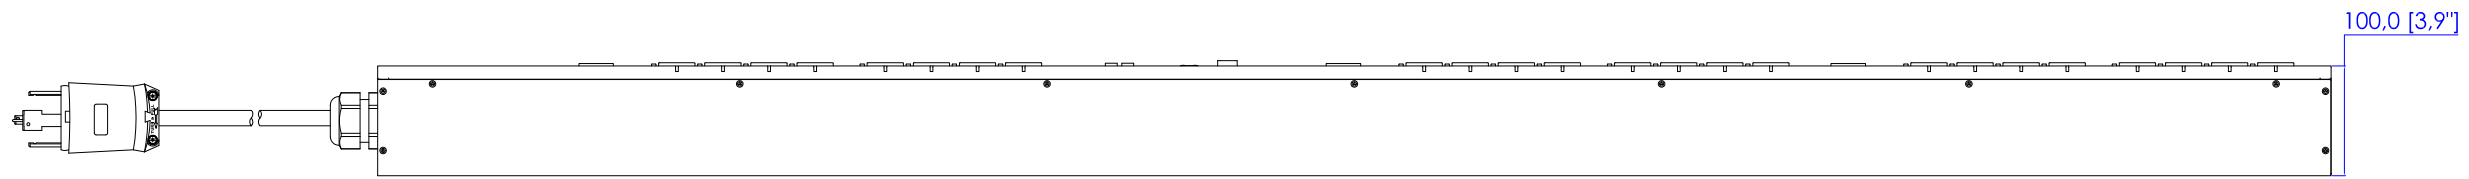

NEMA L22-30P

VIEW A

VIEW B

VIEW C

NOTES:
1. ALL DIMENSIONS ARE MILLIMETERS [INCHES].

 www.raritan.com	PROJECTION THIRD ANGLE	DO NOT SCALE DRAWING SHEET 1 OF 1	TITLE: iPDU Zero U, Three phase 24A / 360V-415V Plug Type: NEMA L22-30P , Outlet Type: (24)IEC320 C19
	THIS DRAWING AND SPECIFICATIONS HEREIN ARE THE PROPERTY OF RARITAN, INC. AND SHALL NOT BE COPIED, REPRODUCED OR USED, IN WHOLE OR IN PART, AS THE BASIS FOR THE MANUFACTURE OR SALE OF ITEMS WITHOUT WRITTEN PERMISSION FROM RARITAN, INC. THIS DRAWING IS BASED UPON LATEST AVAILABLE INFORMATION AND IS SUBJECT TO CHANGE WITHOUT NOTICE.		
DRAWN : EVA LIN	Feb.17, 2014		REV. A
ENGINEER: Sam_L	Feb.17, 2014		
APPROVED: Tom_H	Feb.17, 2014		