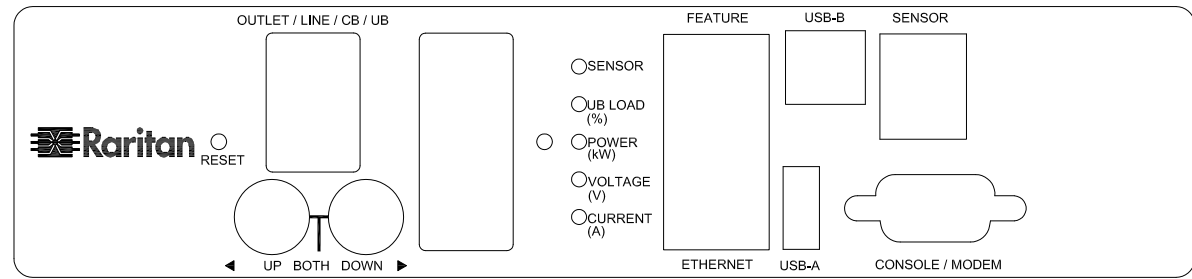

NEMA L22-30P

VIEW A

VIEW B

VIEW C

NOTES:
1. ALL DIMENSIONS ARE MILLIMETERS [INCHES].

 www.raritan.com	PROJECTION THIRD ANGLE	DO NOT SCALE DRAWING SHEET 1 OF 1	TITLE: iPDU Zero U, Three phase 24A / 360V-415V Plug Type: NEMA L22-30P , Outlet Type: (24)IEC320 C19
	THIS DRAWING AND SPECIFICATIONS HEREIN ARE THE PROPERTY OF RARITAN, INC. AND SHALL NOT BE COPIED, REPRODUCED OR USED, IN WHOLE OR IN PART, AS THE BASIS FOR THE MANUFACTURE OR SALE OF ITEMS WITHOUT WRITTEN PERMISSION FROM RARITAN, INC. THIS DRAWING IS BASED UPON LATEST AVAILABLE INFORMATION AND IS SUBJECT TO CHANGE WITHOUT NOTICE.		
DRAWN : EVA LIN	Feb.17, 2014		REV. A
ENGINEER: Sam_L	Feb.17, 2014		
APPROVED: Tom_H	Feb.17, 2014		