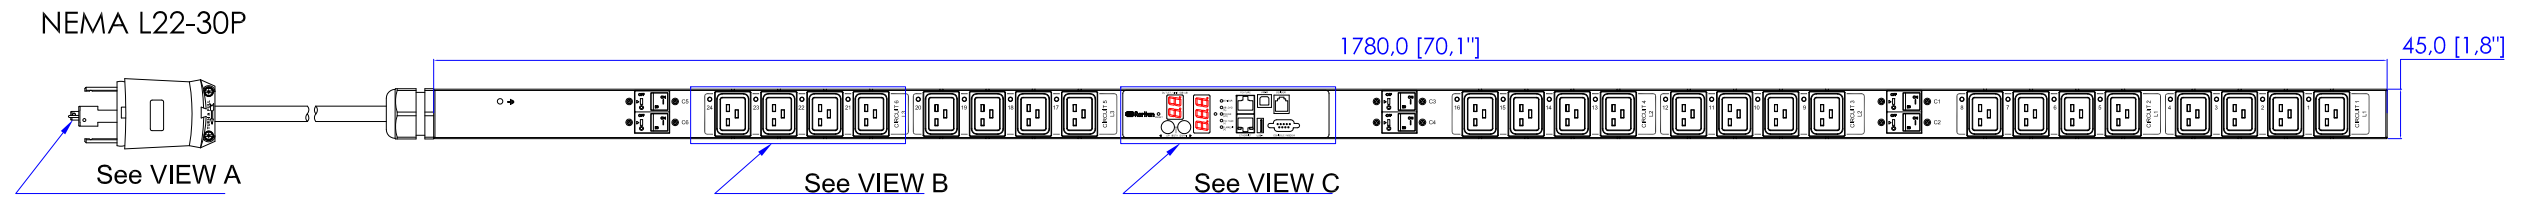

NEMA L22-30P

VIEW A

VIEW B

VIEW C

NOTES:
1. ALL DIMENSIONS ARE MILLIMETERS [INCHES].

 www.raritan.com	PROJECTION THIRD ANGLE	DO NOT SCALE DRAWING SHEET 1 OF 1	TITLE: iPDU Zero U, Three phase 24A / 360V-415V Plug Type: NEMA L22-30P , Outlet Type: (24)IEC320 C19
	THIS DRAWING AND SPECIFICATIONS HEREIN ARE THE PROPERTY OF RARITAN, INC. AND SHALL NOT BE COPIED, REPRODUCED OR USED, IN WHOLE OR IN PART, AS THE BASIS FOR THE MANUFACTURE OR SALE OF ITEMS WITHOUT WRITTEN PERMISSION FROM RARITAN, INC. THIS DRAWING IS BASED UPON LATEST AVAILABLE INFORMATION AND IS SUBJECT TO CHANGE WITHOUT NOTICE.		
DRAWN : EVA LIN	Feb.17, 2014		REV. A
ENGINEER: Sam_L	Feb.17, 2014		
APPROVED: Tom_H	Feb.17, 2014		