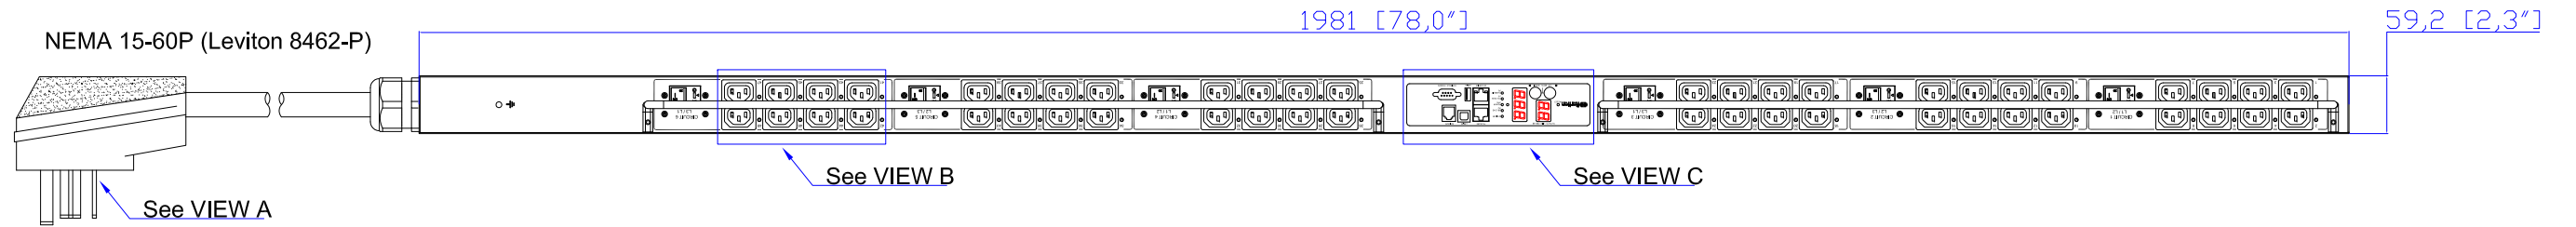

NEMA 15-60P (Leviton 8462-P)

VIEW A

VIEW B

VIEW C

NOTES:
1.ALL DIMENSIONS ARE MILLIMETERS[INCHES].

PROJECTION
THIRD ANGLE

DO NOT SCALE DRAWING
SHEET 1 OF 1

THIS DRAWING AND SPECIFICATIONS HEREIN ARE THE PROPERTY OF RARITAN, INC. AND SHALL NOT BE COPIED, REPRODUCED OR USED, IN WHOLE OR IN PART, AS THE BASIS FOR THE MANUFACTURE OR SALE OF ITEMS WITHOUT WRITTEN PERMISSION FROM RARITAN, INC. THIS DRAWING IS BASED UPON LATEST AVAILABLE INFORMATION AND IS SUBJECT TO CHANGE WITHOUT NOTICE.

DRAWN : EVA Lin OCT.22, 2013
ENGINEER: Kenny_C OCT.22, 2013
APPROVED: Tom_H OCT.22, 2013

TITLE:
iPDU Zero U,
Three Phase, 48A/208V-240V,
Plug Type: NEMA 15-60P (Leviton 8462-P),
Outlet Type: (48)IEC320 C13.