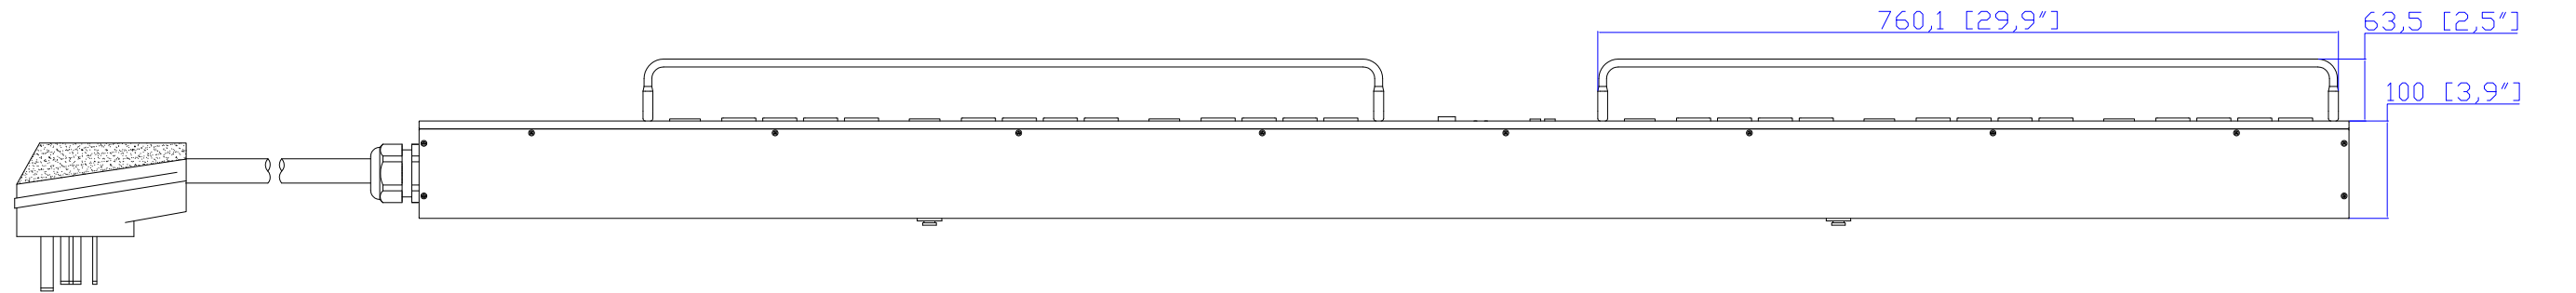

NEMA 15-60P (Leviton 8462-P)

VIEW A

VIEW B

VIEW C

NOTES:
1.ALL DIMENSIONS ARE MILLIMETERS[INCHES].

PROJECTION
THIRD ANGLE

DO NOT SCALE DRAWING
SHEET 1 OF 1

THIS DRAWING AND SPECIFICATIONS HEREIN ARE THE PROPERTY OF RARITAN, INC. AND SHALL NOT BE COPIED, REPRODUCED OR USED, IN WHOLE OR IN PART, AS THE BASIS FOR THE MANUFACTURE OR SALE OF ITEMS WITHOUT WRITTEN PERMISSION FROM RARITAN, INC. THIS DRAWING IS BASED UPON LATEST AVAILABLE INFORMATION AND IS SUBJECT TO CHANGE WITHOUT NOTICE.

DRAWN : EVA Lin OCT.22, 2013
ENGINEER: Kenny_C OCT.22, 2013
APPROVED: Tom_H OCT.22, 2013

TITLE:
iPDU Zero U,
Three Phase, 48A/208V-240V,
Plug Type: NEMA 15-60P (Leviton 8462-P),
Outlet Type: (48)IEC320 C13.