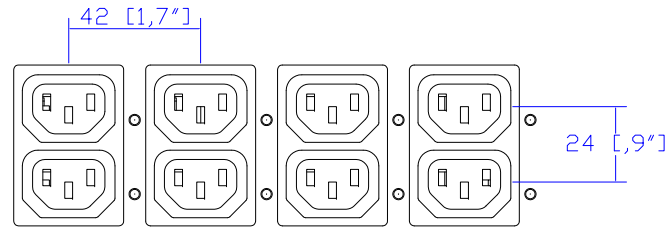

NEMA 15-60P (Leviton 8462-P)

VIEW A

VIEW B

VIEW C

NOTES:
1.ALL DIMENSIONS ARE MILLIMETERS[INCHES].

PROJECTION
THIRD ANGLE

DO NOT SCALE DRAWING
SHEET 1 OF 1

THIS DRAWING AND SPECIFICATIONS HEREIN ARE THE PROPERTY OF RARITAN, INC. AND SHALL NOT BE COPIED, REPRODUCED OR USED, IN WHOLE OR IN PART, AS THE BASIS FOR THE MANUFACTURE OR SALE OF ITEMS WITHOUT WRITTEN PERMISSION FROM RARITAN, INC. THIS DRAWING IS BASED UPON LATEST AVAILABLE INFORMATION AND IS SUBJECT TO CHANGE WITHOUT NOTICE.

DRAWN : EVA Lin OCT.22, 2013
ENGINEER: Kenny_C OCT.22, 2013
APPROVED: Tom_H OCT.22, 2013

TITLE:
iPDU Zero U,
Three Phase, 48A/208V-240V,
Plug Type: NEMA 15-60P (Leviton 8462-P),
Outlet Type: (48)IEC320 C13.