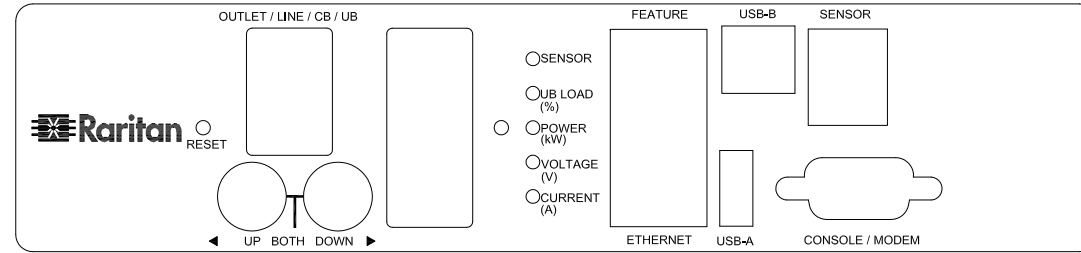

NEMA 15-60P (Leviton 8462-P)

VIEW A

VIEW B

VIEW C

NOTES:
1.ALL DIMENSIONS ARE MILLIMETERS[INCHES].

PROJECTION
THIRD ANGLE

DO NOT SCALE DRAWING
SHEET 1 OF 1

THIS DRAWING AND SPECIFICATIONS HEREIN ARE THE PROPERTY OF RARITAN, INC. AND SHALL NOT BE COPIED, REPRODUCED OR USED, IN WHOLE OR IN PART, AS THE BASIS FOR THE MANUFACTURE OR SALE OF ITEMS WITHOUT WRITTEN PERMISSION FROM RARITAN, INC. THIS DRAWING IS BASED UPON LATEST AVAILABLE INFORMATION AND IS SUBJECT TO CHANGE WITHOUT NOTICE.

DRAWN : EVA Lin OCT.22, 2013
ENGINEER: Kenny_C OCT.22, 2013
APPROVED: Tom_H OCT.22, 2013

TITLE:
iPDU Zero U,
Three Phase, 48A/208V-240V,
Plug Type: NEMA 15-60P (Leviton 8462-P),
Outlet Type: (48)IEC320 C13.