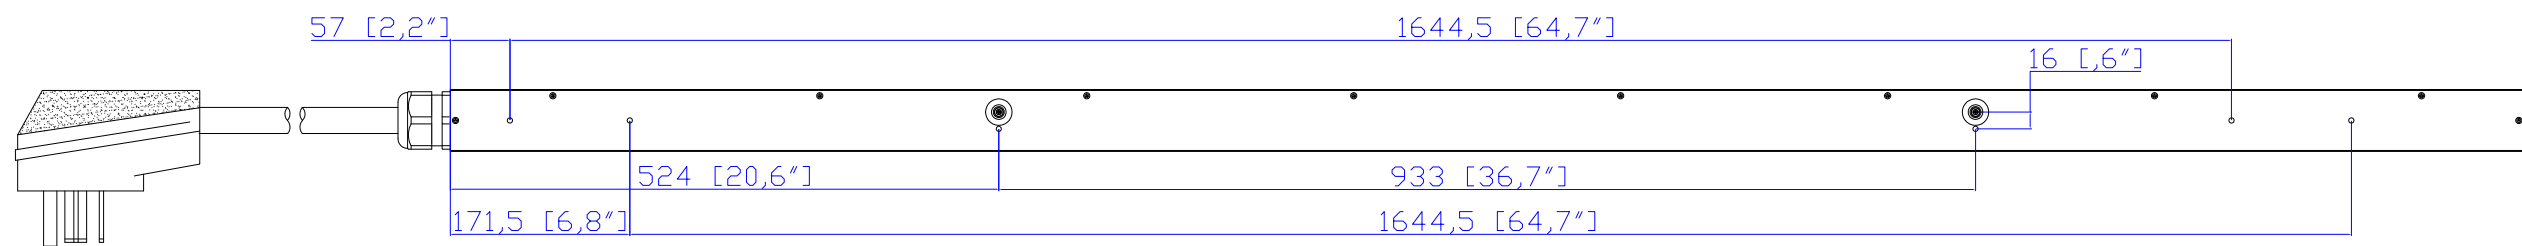

NEMA 15-60P (Leviton 8462-P)

VIEW A

VIEW B

VIEW C

NOTES:
1.ALL DIMENSIONS ARE MILLIMETERS[INCHES].

PROJECTION
THIRD ANGLE

DO NOT SCALE DRAWING
SHEET 1 OF 1

THIS DRAWING AND SPECIFICATIONS HEREIN ARE THE PROPERTY OF RARITAN, INC. AND SHALL NOT BE COPIED, REPRODUCED OR USED, IN WHOLE OR IN PART, AS THE BASIS FOR THE MANUFACTURE OR SALE OF ITEMS WITHOUT WRITTEN PERMISSION FROM RARITAN, INC. THIS DRAWING IS BASED UPON LATEST AVAILABLE INFORMATION AND IS SUBJECT TO CHANGE WITHOUT NOTICE.

DRAWN : EVA Lin OCT.22, 2013
ENGINEER: Kenny_C OCT.22, 2013
APPROVED: Tom_H OCT.22, 2013

TITLE:
iPDU Zero U,
Three Phase, 48A/208V-240V,
Plug Type: NEMA 15-60P (Leviton 8462-P),
Outlet Type: (48)IEC320 C13.