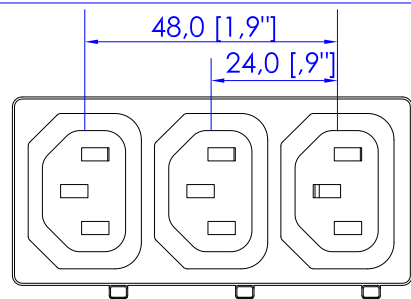

NEMA L15-30P

VIEW A

VIEW B

VIEW C

NOTES:
1. ALL DIMENSIONS ARE MILLIMETERS [INCHES].

DRAWN : EVA LIN Feb. 20,2012
ENGINEER: Kenny_C Feb. 20,2012
APPROVED: Kevin_C Feb. 20,2012

PROJECTION THIRD ANGLE
DO NOT SCALE DRAWING
SHEET 1 OF 1

TITLE: iPDU Zero U,
Three phase 24A / 208V-240V
Input : NEMA L15-30P
Output : (36)IEC320 C13

DWG NO. **MPX2-5702 & MPX2-4702** REV. **A**