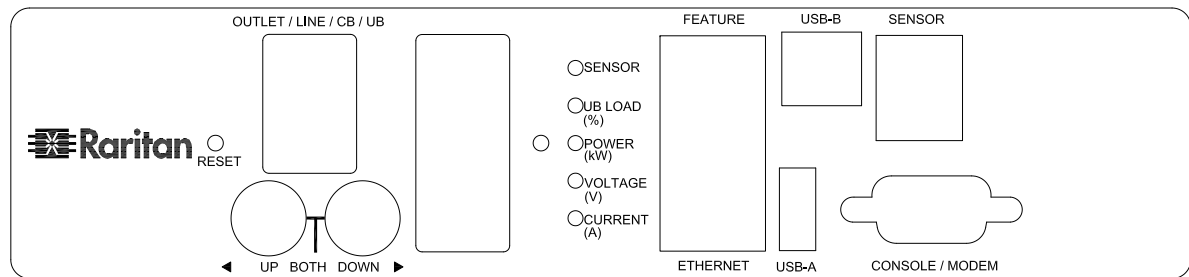

NEMA L15-30P

VIEW C

NOTES:
1. ALL DIMENSIONS ARE MILLIMETERS [INCHES].

DRAWN : EVA LIN Feb. 20,2012
ENGINEER: Kenny_C Feb. 20,2012
APPROVED: Kevin_C Feb. 20,2012

PROJECTION THIRD ANGLE
DO NOT SCALE DRAWING
SHEET 1 OF 1

THIS DRAWING AND SPECIFICATIONS HEREIN ARE THE PROPERTY OF RARITAN, INC. AND SHALL NOT BE COPIED, REPRODUCED OR USED, IN WHOLE OR IN PART, AS THE BASIS FOR THE MANUFACTURE OR SALE OF ITEMS WITHOUT WRITTEN PERMISSION FROM RARITAN, INC. THIS DRAWING IS BASED UPON LATEST AVAILABLE INFORMATION AND IS SUBJECT TO CHANGE WITHOUT NOTICE.

TITLE: iPDU Zero U,
Three phase 24A / 208V-240V
Input : NEMA L15-30P
Output : (36)IEC320 C13

DWG NO. **MPX2-5702 & MPX2-4702** REV. **A**