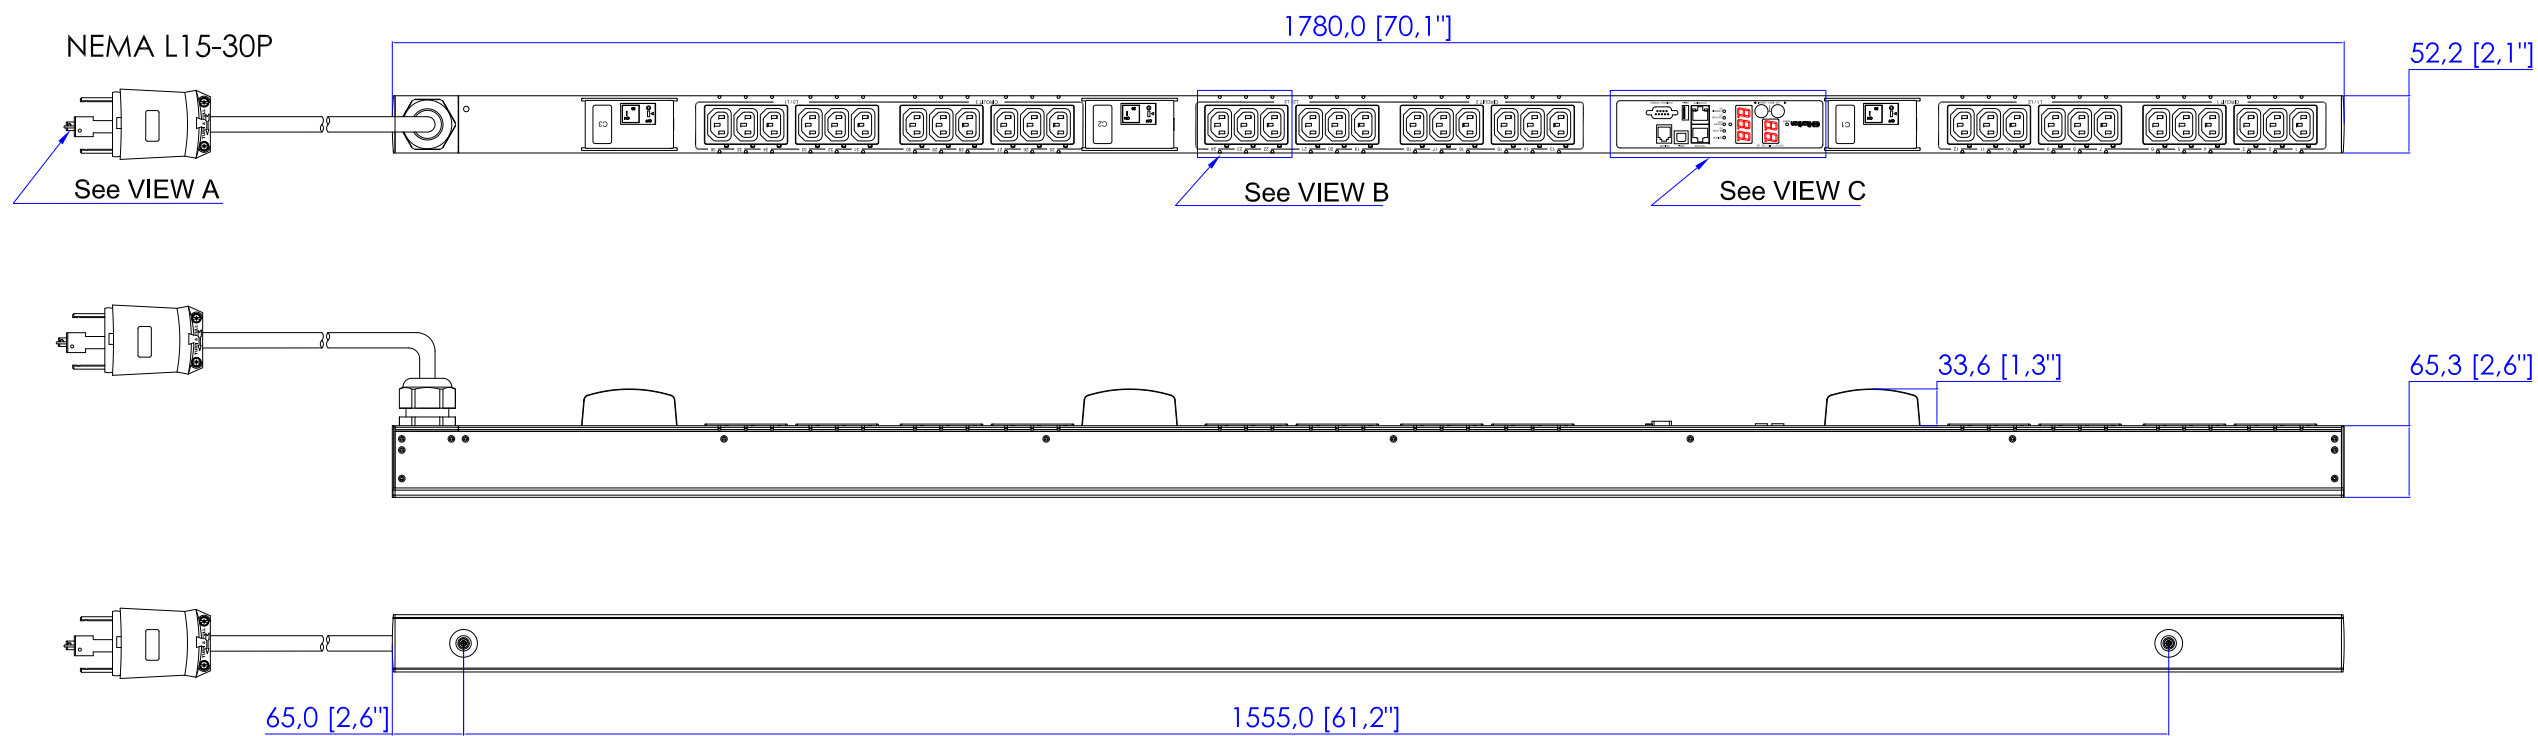

NEMA L15-30P

VIEW A

VIEW B

VIEW C

NOTES:
1. ALL DIMENSIONS ARE MILLIMETERS [INCHES].

DRAWN : EVA LIN Feb. 20,2012
ENGINEER: Kenny_C Feb. 20,2012
APPROVED: Kevin_C Feb. 20,2012

PROJECTION THIRD ANGLE
DO NOT SCALE DRAWING
SHEET 1 OF 1

TITLE: iPDU Zero U,
Three phase 24A / 208V-240V
Input : NEMA L15-30P
Output : (36)IEC320 C13

DWG NO. **MPX2-5702 & MPX2-4702** REV. **A**