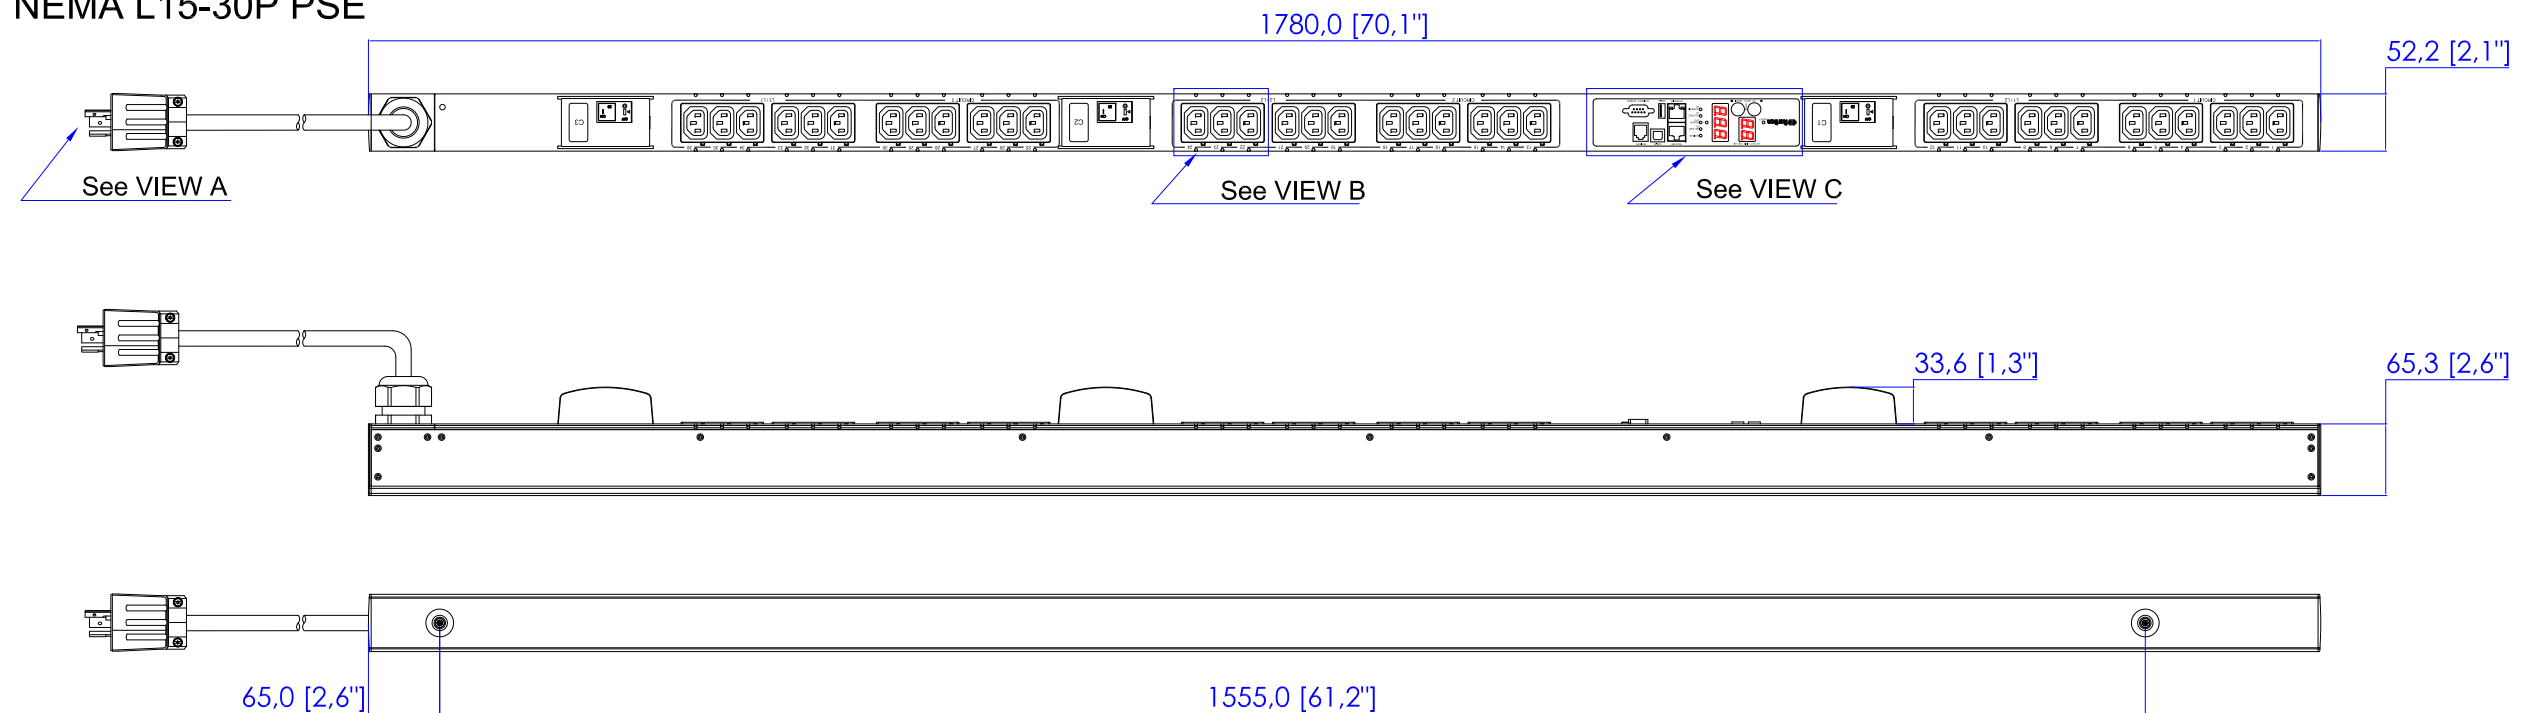

NEMA L15-30P PSE

VIEW A

VIEW B

VIEW C

NEMA L15-30P PSE

NOTES:
1. ALL DIMENSIONS ARE MILLIMETERS [INCHES].

DRAWN : EVA LIN Feb. 20, 2013
ENGINEER: Siang_H Feb. 20, 2013
APPROVED: Tom_H Feb. 20, 2013

PROJECTION THIRD ANGLE
DO NOT SCALE DRAWING
SHEET 1 OF 1

TITLE: iPDU Zero U,
Single phase 30A / 200V
Plug Type : NEMA L15-30P PSE ,
Outlet Type : (36)IEC320 C13

DWG NO. **MPX2-5702J & MPX2-4702J** REV. **A**