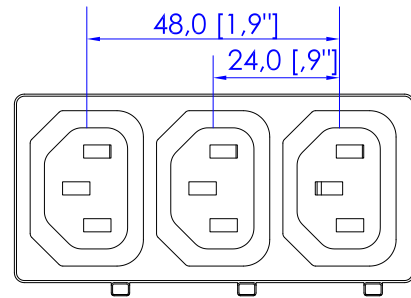

NEMA L15-30P PSE

VIEW A

VIEW B

VIEW C

NEMA L15-30P PSE

NOTES:
1. ALL DIMENSIONS ARE MILLIMETERS [INCHES].

DRAWN : EVA LIN Feb. 20, 2013
ENGINEER: Siang_H Feb. 20, 2013
APPROVED: Tom_H Feb. 20, 2013

PROJECTION THIRD ANGLE
DO NOT SCALE DRAWING
SHEET 1 OF 1

TITLE: iPDU Zero U,
Single phase 30A / 200V
Plug Type : NEMA L15-30P PSE ,
Outlet Type : (36)IEC320 C13

DWG NO. **MPX2-5702J & MPX2-4702J** REV. **A**