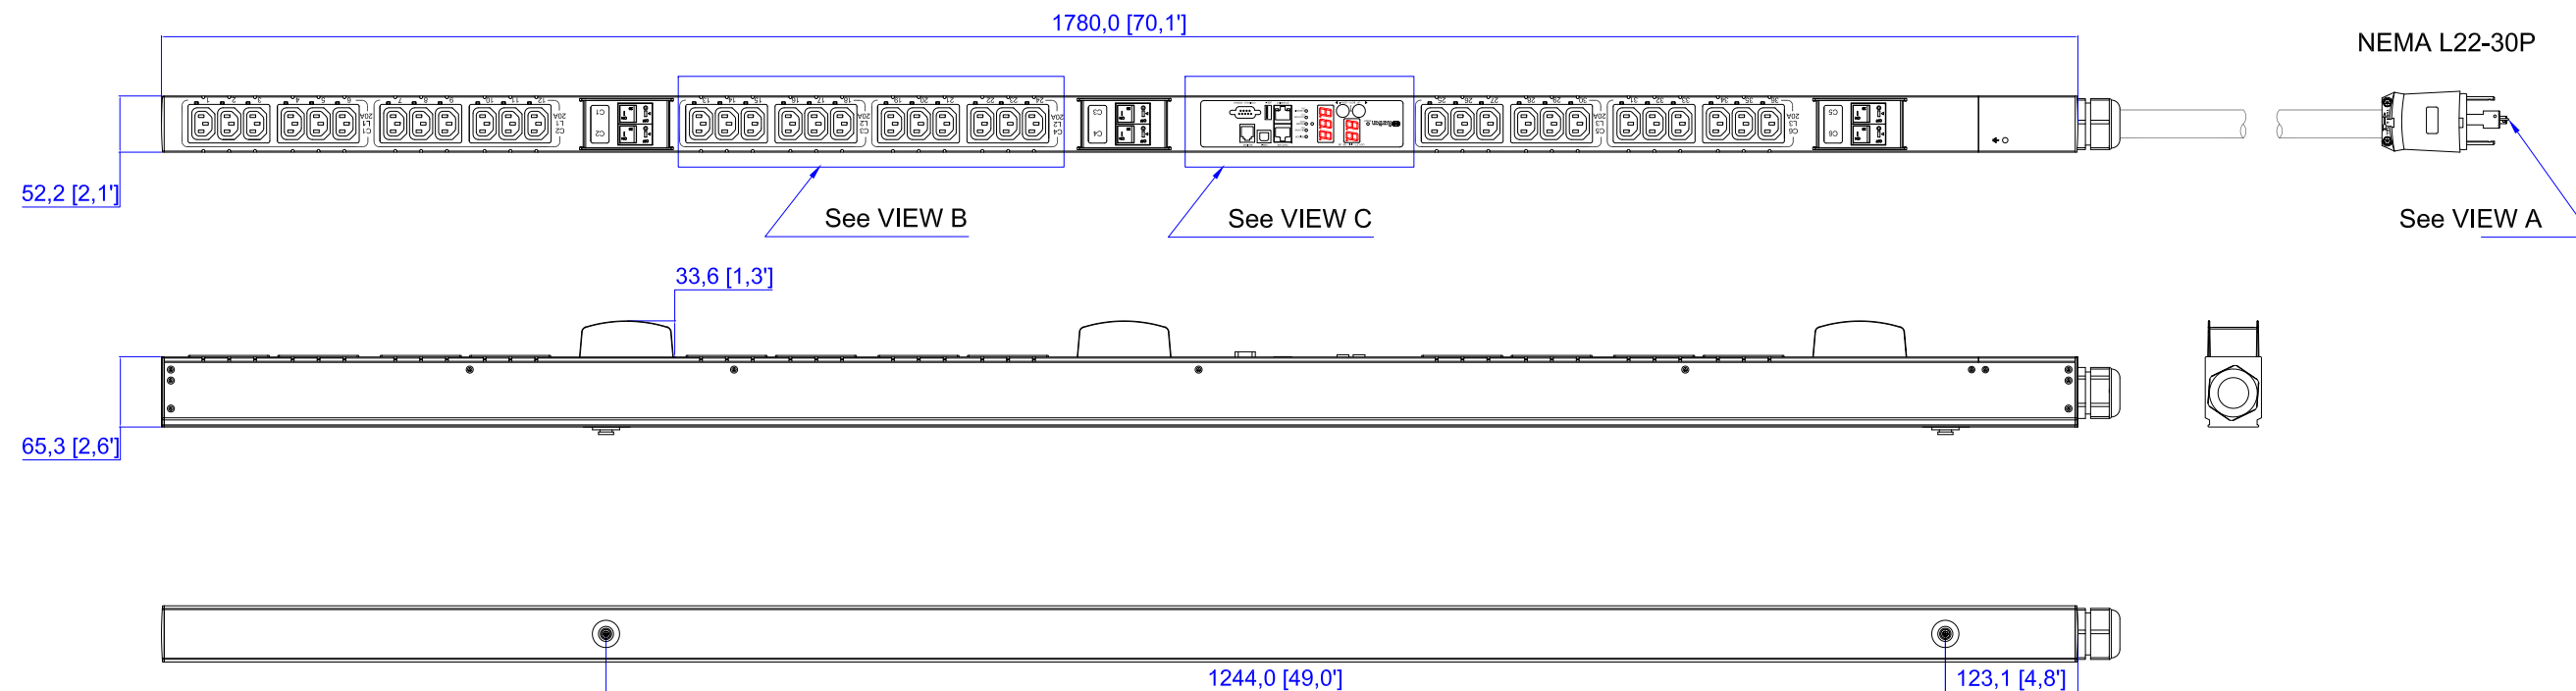

NEMA L22-30P

VIEW A

VIEW B

VIEW C

NOTES:
1. ALL DIMENSIONS ARE MILLIMETERS [INCHES].

DRAWN :	EVA LIN	May 21,2012
ENGINEER:	Kevin_L	May 21,2012
APPROVED:	Tom_H	May 21,2012

PROJECTION THIRD ANGLE
DO NOT SCALE DRAWING
SHEET 1 OF 1

TITLE: iPDU Zero U,
Three Phase, 24A 360V-415V,
Plug Type:NEMA L22-30P,
Outlet Type:(36) IEC320 C13.

DWG NO. **MPX2-5704U & MPX2-4704U** REV. **A**