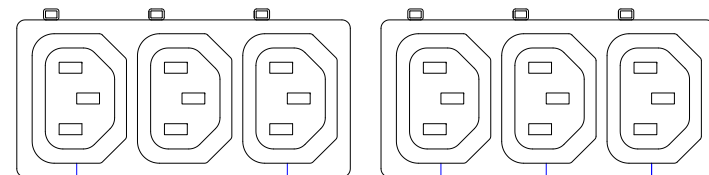

NEMA L22-30P

VIEW A

VIEW B

VIEW C

NOTES:
1. ALL DIMENSIONS ARE MILLIMETERS [INCHES].

DRAWN :	EVA LIN	May 21,2012
ENGINEER:	Kevin_L	May 21,2012
APPROVED:	Tom_H	May 21,2012

PROJECTION THIRD ANGLE
DO NOT SCALE DRAWING
SHEET 1 OF 1

TITLE: iPDU Zero U,
Three Phase, 24A 360V-415V,
Plug Type:NEMA L22-30P,
Outlet Type:(36) IEC320 C13.

DWG NO. **MPX2-5704U & MPX2-4704U** REV. **A**