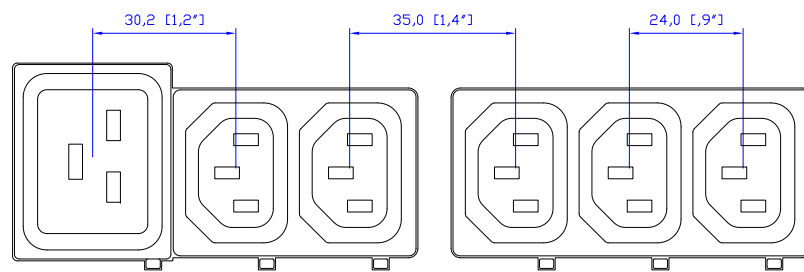

CS8365C

VIEW A

VIEW B

VIEW C

NOTES:  
1.ALL DIMENSIONS ARE MILLIMETERS[INCHES].

DO NOT SCALE DRAWING  
SHEET 1 OF 1

THIS DRAWING AND SPECIFICATIONS HEREIN ARE THE PROPERTY OF RARITAN, INC. AND SHALL NOT BE COPIED, REPRODUCED OR USED, IN WHOLE OR IN PART, AS THE BASIS FOR THE MANUFACTURE OR SALE OF ITEMS WITHOUT WRITTEN PERMISSION FROM RARITAN, INC. THIS DRAWING IS BASED UPON LATEST AVAILABLE INFORMATION AND IS SUBJECT TO CHANGE WITHOUT NOTICE.

DRAWN : EVA Lin MAY 03,2012  
ENGINEER: Siang\_H MAY 03,2012  
APPROVED: Tom\_H MAY 03,2012

TITLE:  
iPDU Zero U,  
Three phase 35A / 208V-240V  
Plug Type: CS8365C  
Outlet Type : (30)IEC320 C13 ,(6)IEC320 C19