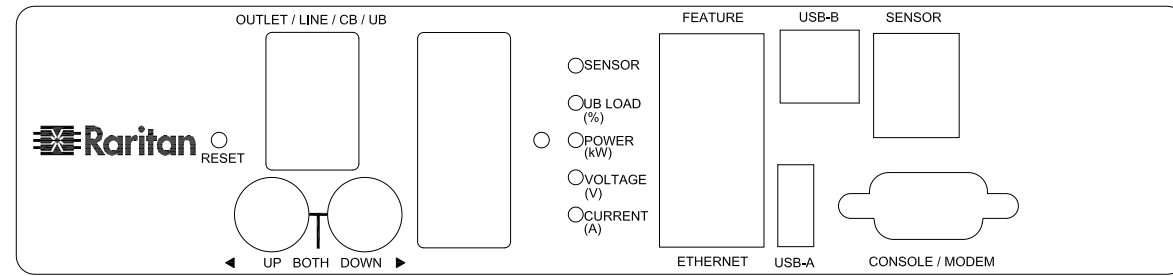

CS8365C

VIEW A

VIEW B

VIEW C

NOTES:  
1.ALL DIMENSIONS ARE MILLIMETERS[INCHES].

DO NOT SCALE DRAWING  
SHEET 1 OF 1

THIS DRAWING AND SPECIFICATIONS HEREIN ARE THE PROPERTY OF RARITAN, INC. AND SHALL NOT BE COPIED, REPRODUCED OR USED, IN WHOLE OR IN PART, AS THE BASIS FOR THE MANUFACTURE OR SALE OF ITEMS WITHOUT WRITTEN PERMISSION FROM RARITAN, INC. THIS DRAWING IS BASED UPON LATEST AVAILABLE INFORMATION AND IS SUBJECT TO CHANGE WITHOUT NOTICE.

DRAWN : EVA Lin MAY 03,2012  
ENGINEER: Siang\_H MAY 03,2012  
APPROVED: Tom\_H MAY 03,2012

TITLE:  
iPDU Zero U,  
Three phase 35A / 208V-240V  
Plug Type: CS8365C  
Outlet Type : (30)IEC320 C13 ,(6)IEC320 C19