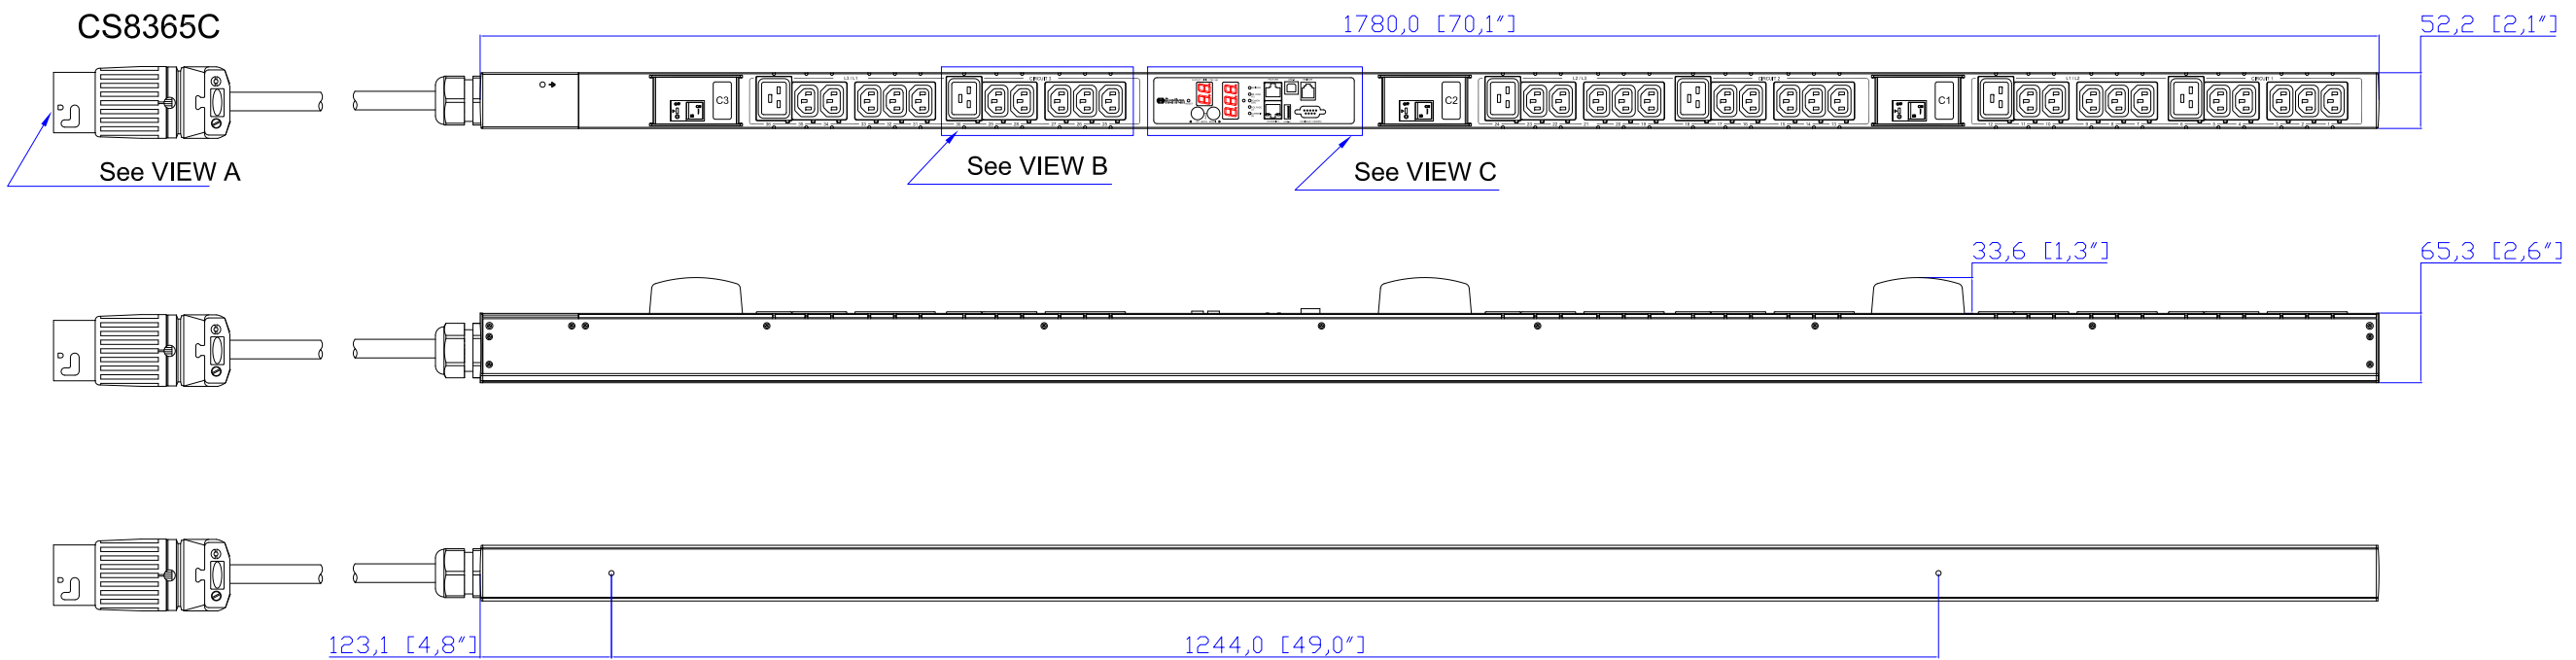

CS8365C

VIEW A

VIEW B

VIEW C

NOTES:  
1.ALL DIMENSIONS ARE MILLIMETERS[INCHES].

DO NOT SCALE DRAWING  
SHEET 1 OF 1

THIS DRAWING AND SPECIFICATIONS HEREIN ARE THE PROPERTY OF RARITAN, INC. AND SHALL NOT BE COPIED, REPRODUCED OR USED, IN WHOLE OR IN PART, AS THE BASIS FOR THE MANUFACTURE OR SALE OF ITEMS WITHOUT WRITTEN PERMISSION FROM RARITAN, INC. THIS DRAWING IS BASED UPON LATEST AVAILABLE INFORMATION AND IS SUBJECT TO CHANGE WITHOUT NOTICE.

DRAWN : EVA Lin MAY 03,2012  
ENGINEER: Siang\_H MAY 03,2012  
APPROVED: Tom\_H MAY 03,2012

TITLE:  
iPDU Zero U,  
Three phase 35A / 208V-240V  
Plug Type: CS8365C  
Outlet Type : (30)IEC320 C13 ,(6)IEC320 C19

DWG NO. **MPX2-5719U & MPX2-4719U** REV. **A**