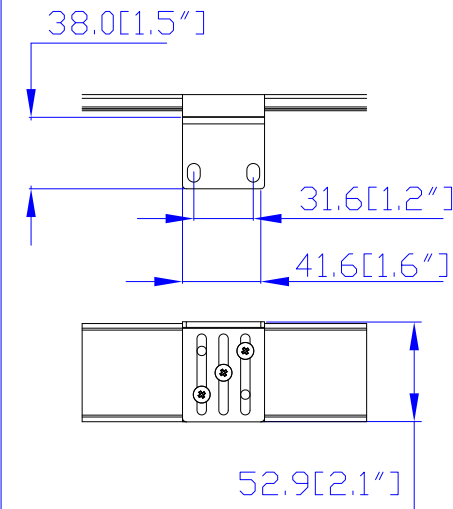

IEC60309 32A 3PY

VIEW A

VIEW B

Option 1.

Option 2.

Option 3.

VIEW D

VIEW C

NOTES:
1.ALL DIMENSIONS ARE MILLIMETERS[INCHES].

DRAWN : EVA Lin Apr. 24,2013
ENGINEER: Kenny_C Apr. 24,2013
APPROVED: Tom_H Apr. 24,2013

DO NOT SCALE DRAWING
SHEET 1 OF 1

THIS DRAWING AND SPECIFICATIONS HEREIN ARE THE PROPERTY OF RARITAN, INC. AND SHALL NOT BE COPIED, REPRODUCED OR USED, IN WHOLE OR IN PART, AS THE BASIS FOR THE MANUFACTURE OR SALE OF ITEMS WITHOUT WRITTEN PERMISSION FROM RARITAN, INC. THIS DRAWING IS BASED UPON LATEST AVAILABLE INFORMATION AND IS SUBJECT TO CHANGE WITHOUT NOTICE.

TITLE:
iPDU Zero U,
Three phase 32A/380V-415V
Plug Type: IEC60309 32A 3PY
Outlet Type: (30)IEC320 C13+(6)IEC320 C19

DWG NO. **MPX2-5722U & MPX2-4722U** REV. **A**