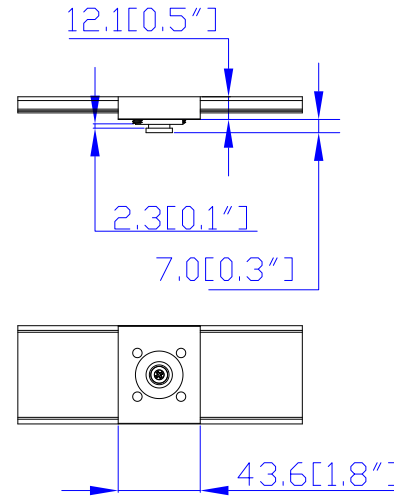

IEC60309 32A 3PY

VIEW A

VIEW B

Option 1.

Option 2.

Option 3.

VIEW D

VIEW C

NOTES:
1.ALL DIMENSIONS ARE MILLIMETERS[INCHES].

DRAWN : EVA Lin Apr. 24,2013
ENGINEER: Kenny_C Apr. 24,2013
APPROVED: Tom_H Apr. 24,2013

DO NOT SCALE DRAWING
SHEET 1 OF 1

THIS DRAWING AND SPECIFICATIONS HEREIN ARE THE PROPERTY OF RARITAN, INC. AND SHALL NOT BE COPIED, REPRODUCED OR USED, IN WHOLE OR IN PART, AS THE BASIS FOR THE MANUFACTURE OR SALE OF ITEMS WITHOUT WRITTEN PERMISSION FROM RARITAN, INC. THIS DRAWING IS BASED UPON LATEST AVAILABLE INFORMATION AND IS SUBJECT TO CHANGE WITHOUT NOTICE.

TITLE:
iPDU Zero U,
Three phase 32A/380V-415V
Plug Type: IEC60309 32A 3PY
Outlet Type: (30)IEC320 C13+(6)IEC320 C19

DWG NO. **MPX2-5722U & MPX2-4722U** REV. **A**