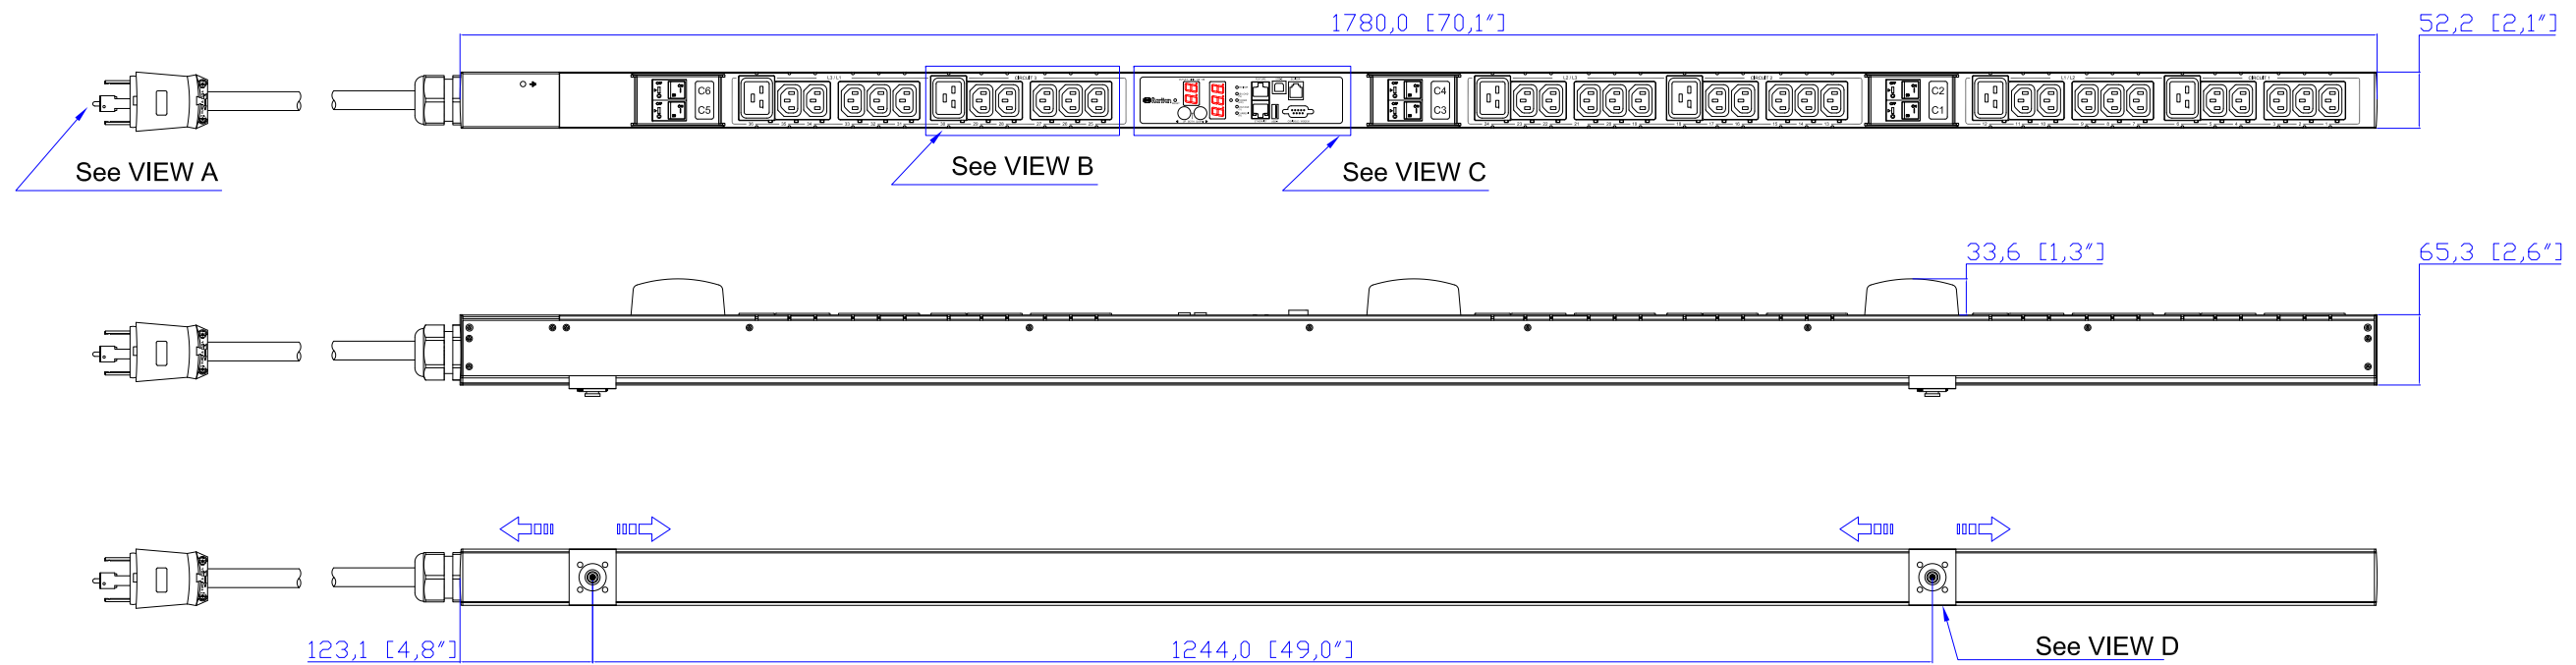

IEC60309 32A 3PY

VIEW A

VIEW B

Option 1.

Option 2.

Option 3.

VIEW D

VIEW C

NOTES:
1.ALL DIMENSIONS ARE MILLIMETERS[INCHES].

DRAWN : EVA Lin Apr. 24,2013
ENGINEER: Kenny_C Apr. 24,2013
APPROVED: Tom_H Apr. 24,2013

DO NOT SCALE DRAWING
SHEET 1 OF 1

THIS DRAWING AND SPECIFICATIONS HEREIN ARE THE PROPERTY OF RARITAN, INC. AND SHALL NOT BE COPIED, REPRODUCED OR USED, IN WHOLE OR IN PART, AS THE BASIS FOR THE MANUFACTURE OR SALE OF ITEMS WITHOUT WRITTEN PERMISSION FROM RARITAN, INC. THIS DRAWING IS BASED UPON LATEST AVAILABLE INFORMATION AND IS SUBJECT TO CHANGE WITHOUT NOTICE.

TITLE:
iPDU Zero U,
Three phase 32A/380V-415V
Plug Type: IEC60309 32A 3PY
Outlet Type: (30)IEC320 C13+(6)IEC320 C19

DWG NO. **MPX2-5722U & MPX2-4722U** REV. **A**