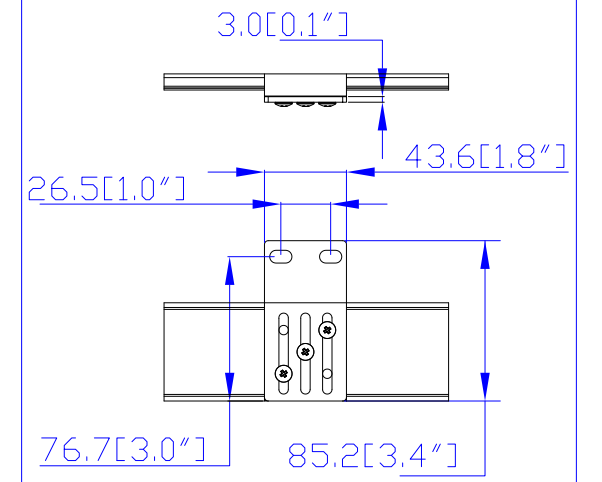

IEC60309 32A 3PY

VIEW A

VIEW B

Option 1.

Option 2.

Option 3.

VIEW D

VIEW C

NOTES:
1.ALL DIMENSIONS ARE MILLIMETERS[INCHES].

DRAWN : EVA Lin Apr. 24,2013
ENGINEER: Kenny_C Apr. 24,2013
APPROVED: Tom_H Apr. 24,2013

DO NOT SCALE DRAWING
SHEET 1 OF 1

THIS DRAWING AND SPECIFICATIONS HEREIN ARE THE PROPERTY OF RARITAN, INC. AND SHALL NOT BE COPIED, REPRODUCED OR USED, IN WHOLE OR IN PART, AS THE BASIS FOR THE MANUFACTURE OR SALE OF ITEMS WITHOUT WRITTEN PERMISSION FROM RARITAN, INC. THIS DRAWING IS BASED UPON LATEST AVAILABLE INFORMATION AND IS SUBJECT TO CHANGE WITHOUT NOTICE.

TITLE:
iPDU Zero U,
Three phase 32A/380V-415V
Plug Type: IEC60309 32A 3PY
Outlet Type: (30)IEC320 C13+(6)IEC320 C19

DWG NO. **MPX2-5722U & MPX2-4722U** REV. **A**