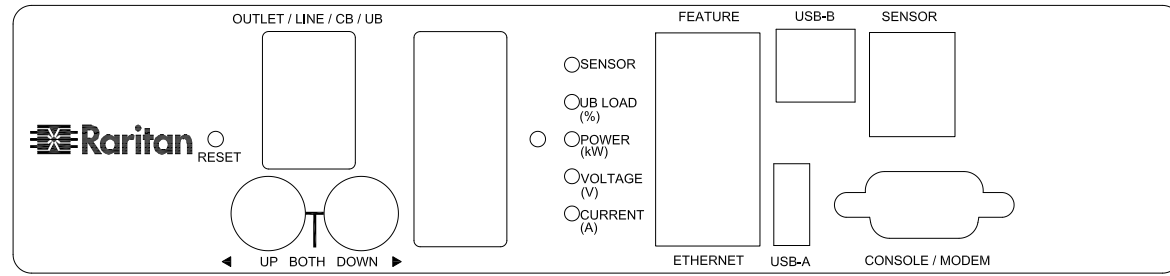

IEC60309 32A 3PY

VIEW A

VIEW B

Option 1.

Option 2.

Option 3.

VIEW D

VIEW C

TITLE:
iPDU Zero U,
Three phase 32A/380V-415V
Plug Type: IEC60309 32A 3PY
Outlet Type: (30)IEC320 C13+(6)IEC320 C19

DWG NO. **MPX2-5722U & MPX2-4722U** REV. **A**