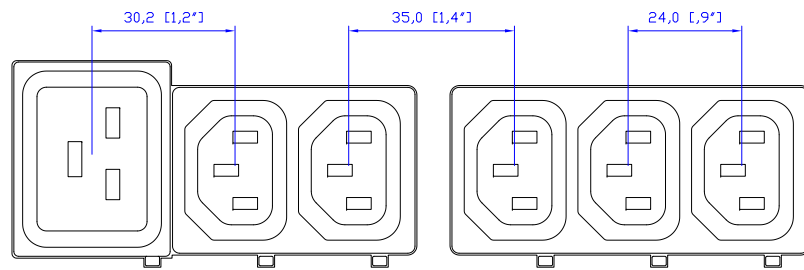

IEC60309 32A 3PY

VIEW A

VIEW B

Option 1.

Option 2.

Option 3.

VIEW D

VIEW C

NOTES:
1.ALL DIMENSIONS ARE MILLIMETERS[INCHES].

DRAWN : EVA Lin Apr. 24,2013
ENGINEER: Kenny_C Apr. 24,2013
APPROVED: Tom_H Apr. 24,2013

DO NOT SCALE DRAWING
SHEET 1 OF 1

THIS DRAWING AND SPECIFICATIONS HEREIN ARE THE PROPERTY OF RARITAN, INC. AND SHALL NOT BE COPIED, REPRODUCED OR USED, IN WHOLE OR IN PART, AS THE BASIS FOR THE MANUFACTURE OR SALE OF ITEMS WITHOUT WRITTEN PERMISSION FROM RARITAN, INC. THIS DRAWING IS BASED UPON LATEST AVAILABLE INFORMATION AND IS SUBJECT TO CHANGE WITHOUT NOTICE.

TITLE:
iPDU Zero U,
Three phase 32A/380V-415V
Plug Type: IEC60309 32A 3PY
Outlet Type: (30)IEC320 C13+(6)IEC320 C19

DWG NO. **MPX2-5722U & MPX2-4722U** REV. **A**