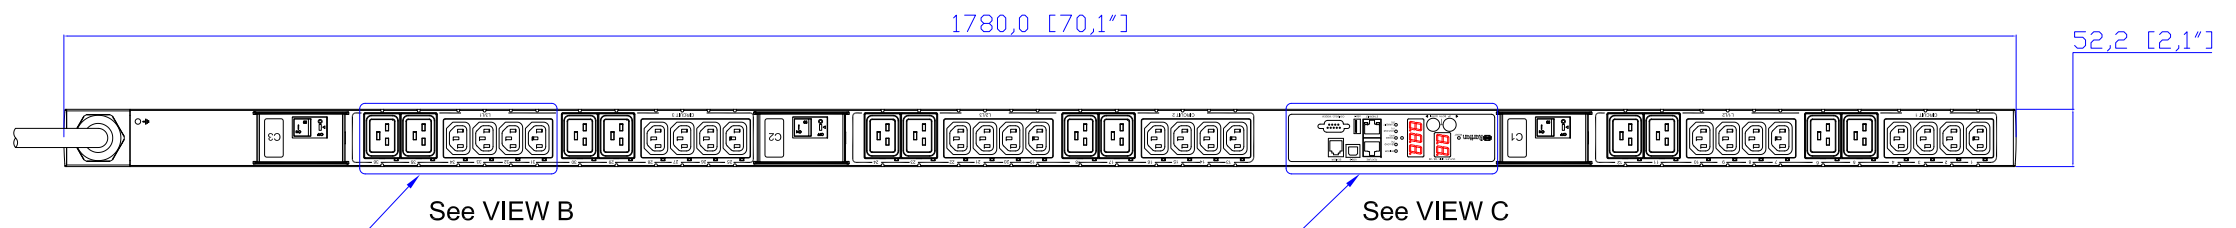

NEMA L15-30P

VIEW A

VIEW B

VIEW C

NEMA L15-30P

See VIEW A

See VIEW B

See VIEW C

NOTES:  
1.ALL DIMENSIONS ARE MILLIMETERS[INCHES].

DRAWN : EVA Lin June 02,2011  
ENGINEER: Kevin\_L June 02,2011  
APPROVED: Kevin\_C June 02,2011

PROJECTION  
THIRD ANGLE

DO NOT SCALE DRAWING

SHEET 1 OF 1

TITLE:  
iPDU Zero U,  
Three Phase, 24A/208V-240V,  
Input : NEMA L15-30P  
Output : (24)IEC320 C13 , (12)IEC320 C19

DWG NO. **MPX2-4724 & MPX2-5724** REV. **A**