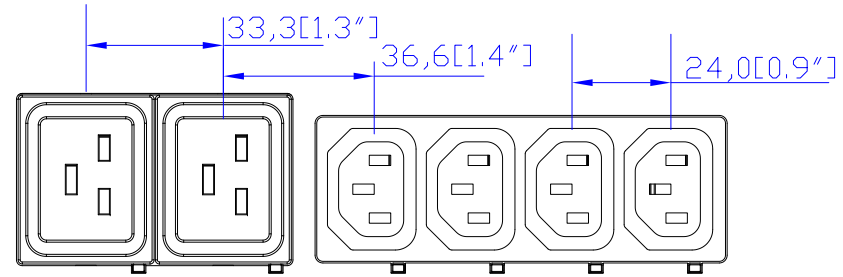

NEMA L15-30P

VIEW A

VIEW B

VIEW C

NEMA L15-30P

See VIEW A

See VIEW B

See VIEW C

NOTES:  
1.ALL DIMENSIONS ARE MILLIMETERS[INCHES].

DRAWN : EVA Lin June 02,2011  
ENGINEER: Kevin\_L June 02,2011  
APPROVED: Kevin\_C June 02,2011

PROJECTION  
THIRD ANGLE

DO NOT SCALE DRAWING

SHEET 1 OF 1

TITLE:  
iPDU Zero U,  
Three Phase, 24A/208V-240V,  
Input : NEMA L15-30P  
Output : (24)IEC320 C13 , (12)IEC320 C19

DWG NO. **MPX2-4724 & MPX2-5724** REV. **A**