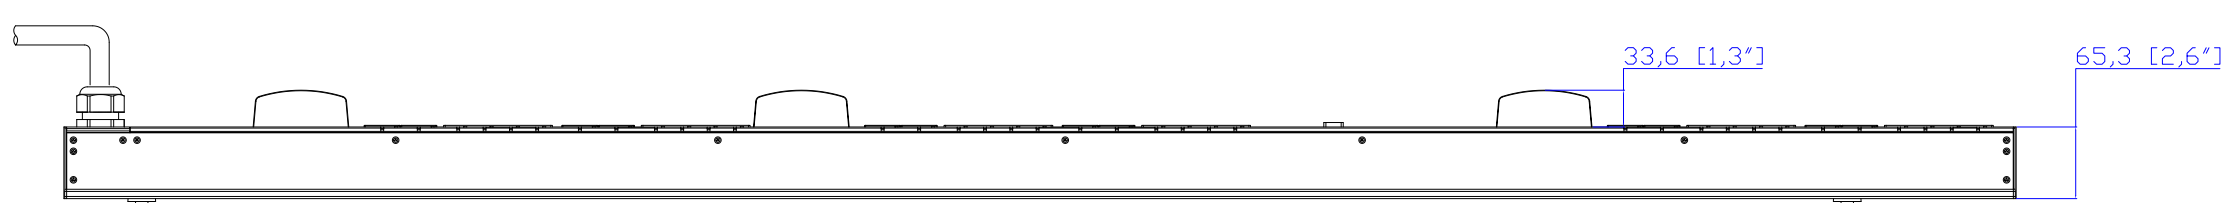

NEMA L15-30P

VIEW A

VIEW B

VIEW C

NEMA L15-30P

See VIEW A

See VIEW B

See VIEW C

TITLE:  
iPDU Zero U,  
Three Phase, 24A/208V-240V,  
Input : NEMA L15-30P  
Output : (24)IEC320 C13 , (12)IEC320 C19

DWG NO. **MPX2-4724 & MPX2-5724** REV. **A**