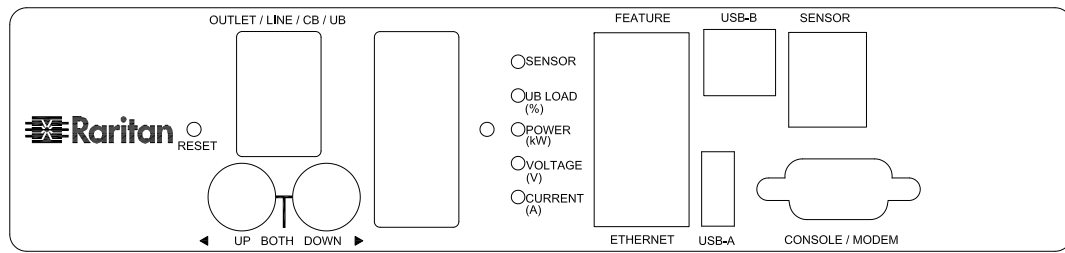

NEMA L15-30P

VIEW A

VIEW B

VIEW C

NEMA L15-30P

See VIEW A

See VIEW B

See VIEW C

TITLE:  
iPDU Zero U,  
Three Phase, 24A/208V-240V,  
Input : NEMA L15-30P  
Output : (24)IEC320 C13 , (12)IEC320 C19

DWG NO. **MPX2-4724 & MPX2-5724** REV. **A**