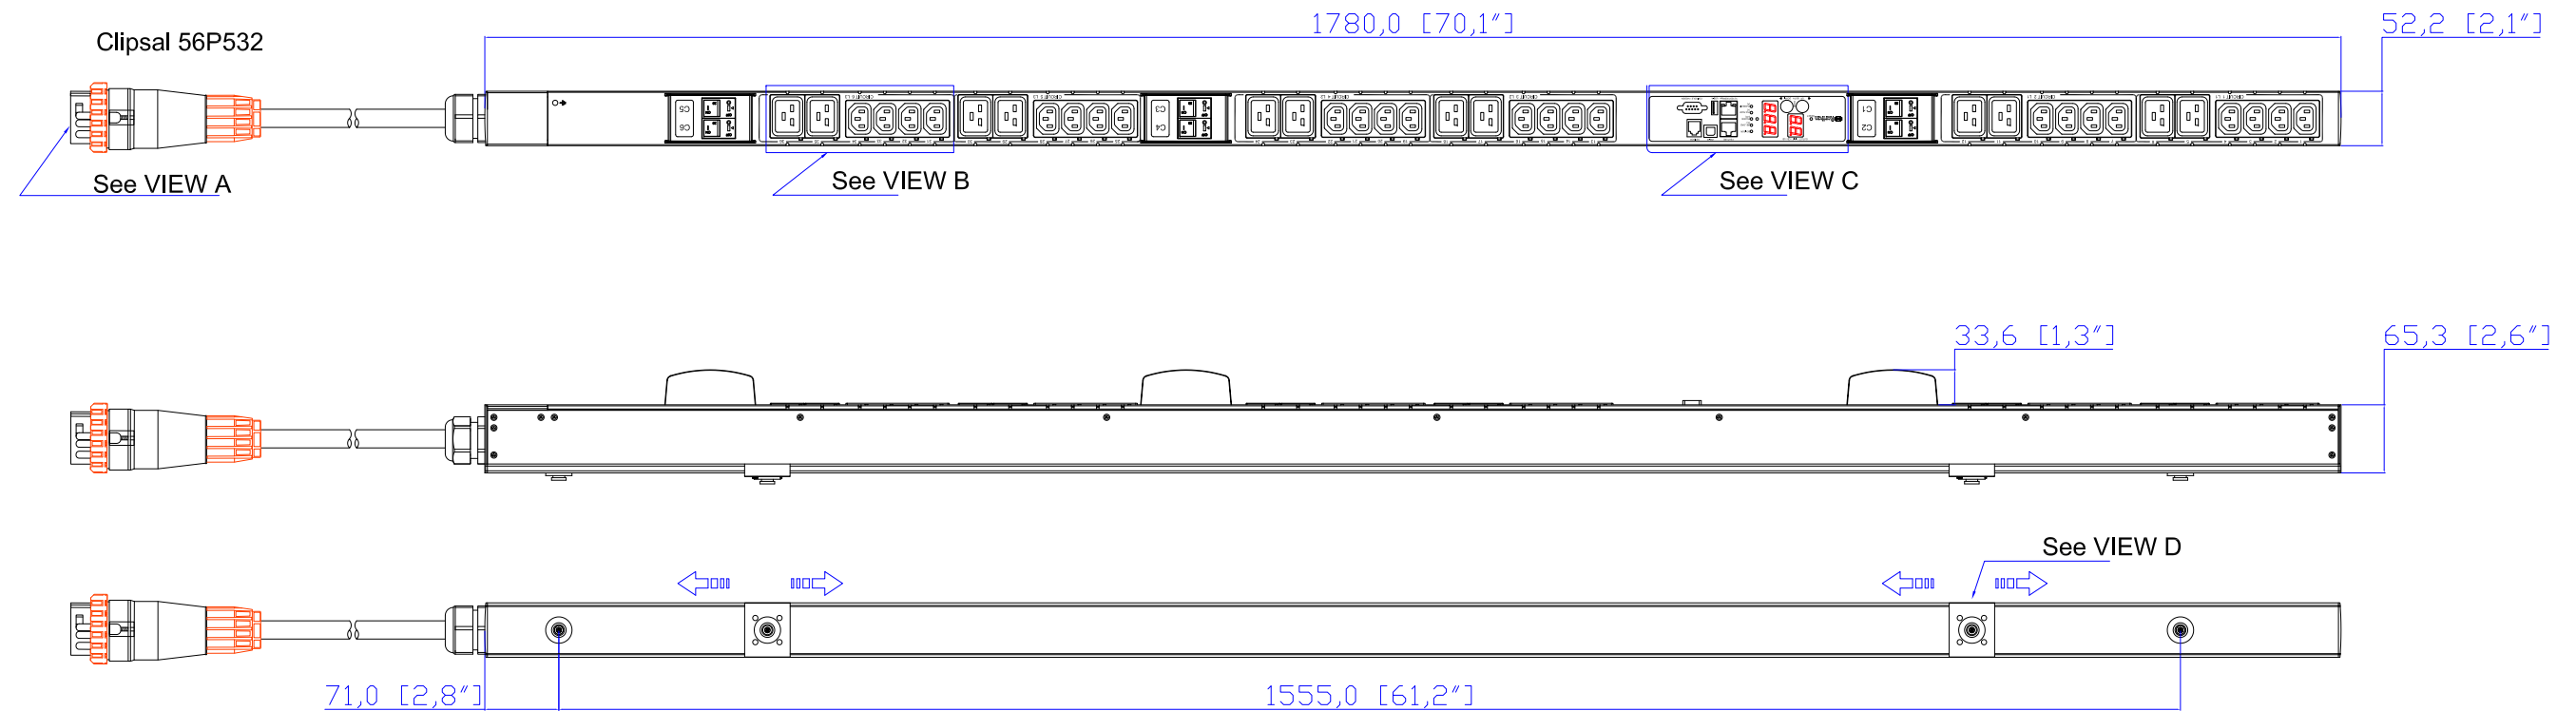

Clipsal 56P532

VIEW A

VIEW B

VIEW C

Option 1.

Option 2.

Option 3.

VIEW D

NOTES:
1.ALL DIMENSIONS ARE MILLIMETERS[INCHES].

DRAWN : EVA Lin Feb. 22,2013
ENGINEER: Siang_H Feb. 22,2013
APPROVED: Tom_h Feb. 22,2013

PROJECTION THIRD ANGLE
DO NOT SCALE DRAWING
SHEET 1 OF 1

THIS DRAWING AND SPECIFICATIONS HEREIN ARE THE PROPERTY OF RARITAN, INC. AND SHALL NOT BE COPIED, REPRODUCED OR USED, IN WHOLE OR IN PART, AS THE BASIS FOR THE MANUFACTURE OR SALE OF ITEMS WITHOUT WRITTEN PERMISSION FROM RARITAN, INC. THIS DRAWING IS BASED UPON LATEST AVAILABLE INFORMATION AND IS SUBJECT TO CHANGE WITHOUT NOTICE.

TITLE:
iPDU Zero U,
Three Phase, 32A/415V,
Plug Type:Clipsal 56P532,
Outlet Type:(24)IEC320 C13 , (12)IEC320 C19

DWG NO. **MPX2-5730A1V-G1** **MPX2-4730A1V-G1** REV. **A**