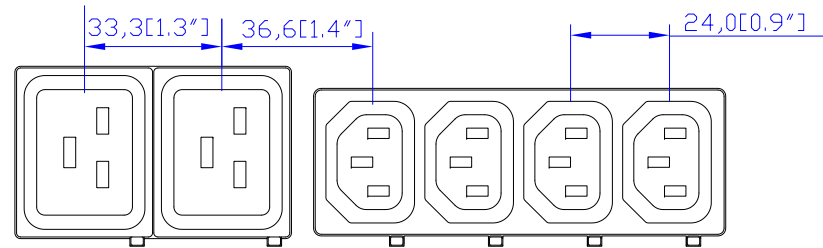

VIEW A

VIEW B