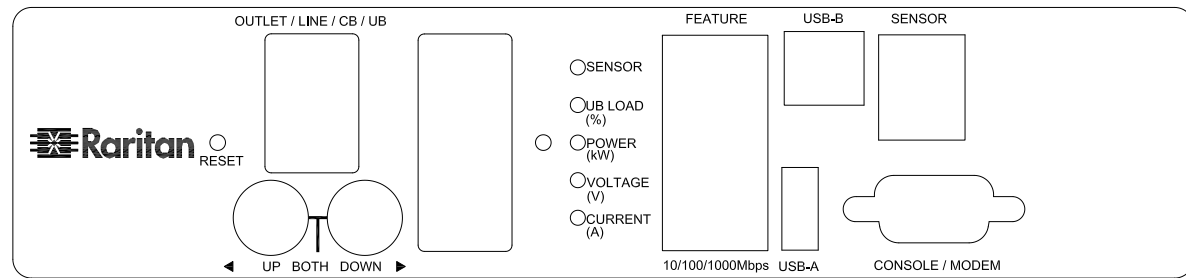

Clipsal 56P532

VIEW A

VIEW B

VIEW C

Option 1.

Option 2.

Option 3.

VIEW D

TITLE:
iPDU Zero U,
Three Phase, 32A/415V,
Plug Type:Clipsal 56P532,
Outlet Type:(24)IEC320 C13 , (12)IEC320 C19

DWG NO. **MPX2-5730A1V-G1** **MPX2-4730A1V-G1** REV. **A**