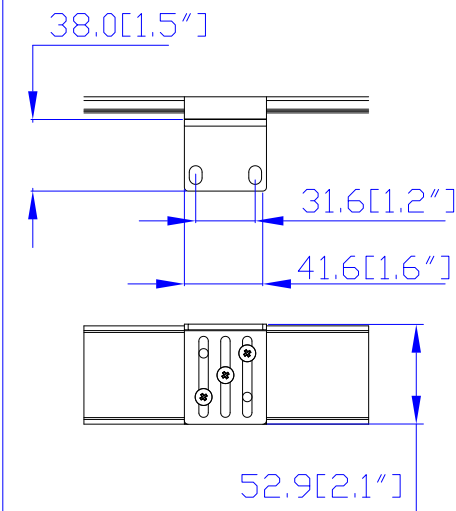

Clipsal 56P532

VIEW A

VIEW B

VIEW C

Option 1.

Option 2.

Option 3.

VIEW D

NOTES:
1.ALL DIMENSIONS ARE MILLIMETERS[INCHES].

DRAWN : EVA Lin Feb. 22,2013
ENGINEER: Siang_H Feb. 22,2013
APPROVED: Tom_h Feb. 22,2013

PROJECTION THIRD ANGLE
DO NOT SCALE DRAWING
SHEET 1 OF 1

THIS DRAWING AND SPECIFICATIONS HEREIN ARE THE PROPERTY OF RARITAN, INC. AND SHALL NOT BE COPIED, REPRODUCED OR USED, IN WHOLE OR IN PART, AS THE BASIS FOR THE MANUFACTURE OR SALE OF ITEMS WITHOUT WRITTEN PERMISSION FROM RARITAN, INC. THIS DRAWING IS BASED UPON LATEST AVAILABLE INFORMATION AND IS SUBJECT TO CHANGE WITHOUT NOTICE.

TITLE:
iPDU Zero U,
Three Phase, 32A/415V,
Plug Type:Clipsal 56P532,
Outlet Type:(24)IEC320 C13 , (12)IEC320 C19

DWG NO. **MPX2-5730A1V-G1** **MPX2-4730A1V-G1** REV. **A**