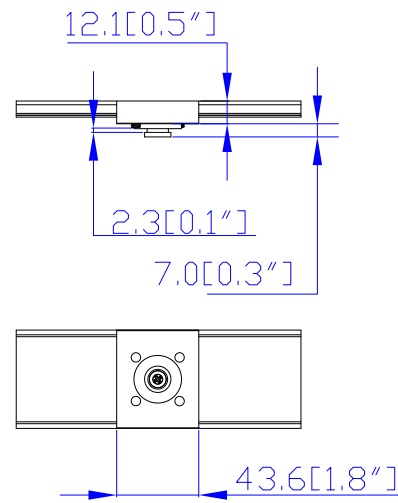

VIEW A

Option 1.

Option 2.

Option 3.

NOTES:
1.ALL DIMENSIONS ARE MILLIMETERS[INCHES].

DRAWN : EVA Lin Feb. 22,2013
ENGINEER: Siang_H Feb. 22,2013
APPROVED: Tom_h Feb. 22,2013

PROJECTION THIRD ANGLE
DO NOT SCALE DRAWING
SHEET 1 OF 1

THIS DRAWING AND SPECIFICATIONS HEREIN ARE THE PROPERTY OF RARITAN, INC. AND SHALL NOT BE COPIED, REPRODUCED OR USED, IN WHOLE OR IN PART, AS THE BASIS FOR THE MANUFACTURE OR SALE OF ITEMS WITHOUT WRITTEN PERMISSION FROM RARITAN, INC. THIS DRAWING IS BASED UPON LATEST AVAILABLE INFORMATION AND IS SUBJECT TO CHANGE WITHOUT NOTICE.

TITLE:
iPDU Zero U,
Three Phase, 32A/415V,
Plug Type:Clipsal 56P532,
Outlet Type:(24)IEC320 C13 , (12)IEC320 C19

DWG NO. **MPX2-5730A1V-G1** **MPX2-4730A1V-G1** REV. **A**