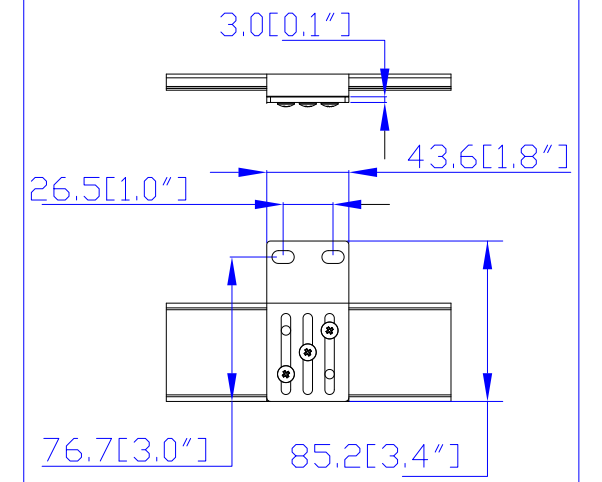

Clipsal 56P532

VIEW A

VIEW B

VIEW C

Option 1.

Option 2.

Option 3.

VIEW D

NOTES:
1.ALL DIMENSIONS ARE MILLIMETERS[INCHES].

DRAWN : EVA Lin Feb. 22,2013
ENGINEER: Siang_H Feb. 22,2013
APPROVED: Tom_h Feb. 22,2013

PROJECTION THIRD ANGLE
DO NOT SCALE DRAWING
SHEET 1 OF 1

THIS DRAWING AND SPECIFICATIONS HEREIN ARE THE PROPERTY OF RARITAN, INC. AND SHALL NOT BE COPIED, REPRODUCED OR USED, IN WHOLE OR IN PART, AS THE BASIS FOR THE MANUFACTURE OR SALE OF ITEMS WITHOUT WRITTEN PERMISSION FROM RARITAN, INC. THIS DRAWING IS BASED UPON LATEST AVAILABLE INFORMATION AND IS SUBJECT TO CHANGE WITHOUT NOTICE.

TITLE:
iPDU Zero U,
Three Phase, 32A/415V,
Plug Type:Clipsal 56P532,
Outlet Type:(24)IEC320 C13 , (12)IEC320 C19

DWG NO. **MPX2-5730A1V-G1** **MPX2-4730A1V-G1** REV. **A**