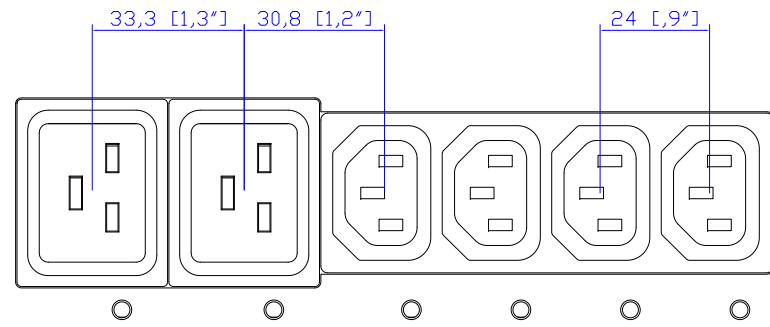

NEMA 15-60P

VIEW A

VIEW B

VIEW C

NOTES:  
1. ALL DIMENSIONS ARE MILLIMETERS [INCHES].

DRAWN : EVA Lin June 07, 2012  
ENGINEER: Kenny\_C June 07, 2012  
APPROVED: Tom\_H June 07, 2012

DO NOT SCALE DRAWING  
SHEET 1 OF 1

TITLE:  
iPDU Zero U,  
Three Phase, 48A/208V-240V,  
Plug Type: NEMA 15-60P  
Outlet Type: (24)IEC320 C13 & (12)IEC320 C19

DWG NO. **MPX2-5742V-V2 & MPX2-4742V-V2** REV. **A**