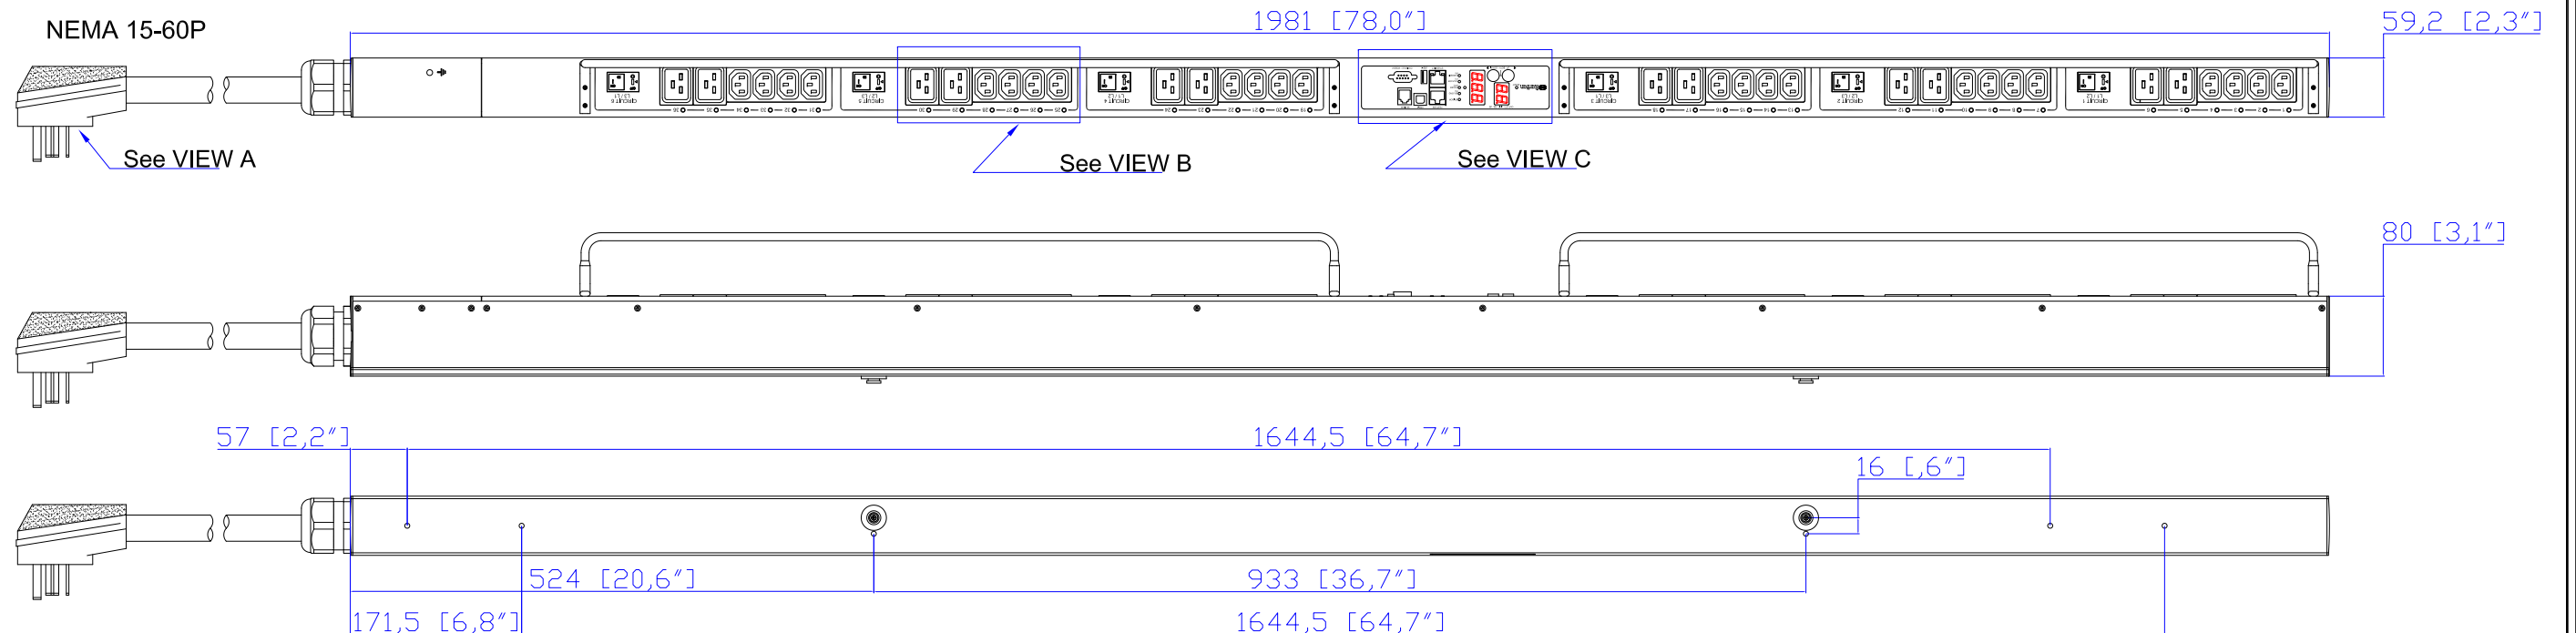

NEMA 15-60P

VIEW A

VIEW B

VIEW C

NOTES:  
1. ALL DIMENSIONS ARE MILLIMETERS [INCHES].

DRAWN : EVA Lin June 07, 2012  
ENGINEER: Kenny\_C June 07, 2012  
APPROVED: Tom\_H June 07, 2012

DO NOT SCALE DRAWING  
SHEET 1 OF 1

TITLE:  
iPDU Zero U,  
Three Phase, 48A/208V-240V,  
Plug Type: NEMA 15-60P  
Outlet Type: (24)IEC320 C13 & (12)IEC320 C19

DWG NO. **MPX2-5742V-V2 & MPX2-4742V-V2** REV. **A**