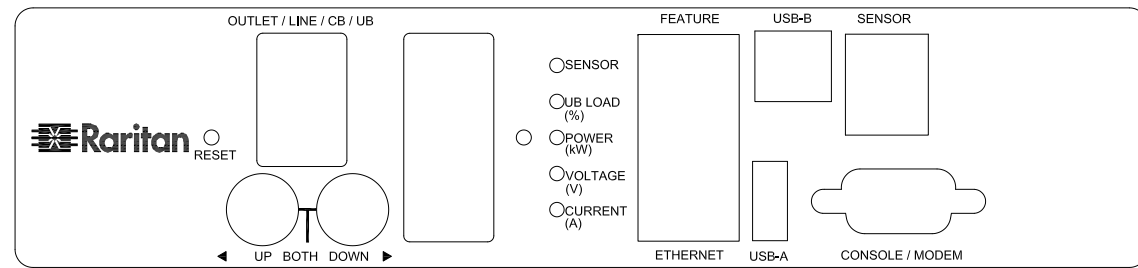

VIEW A

VIEW B