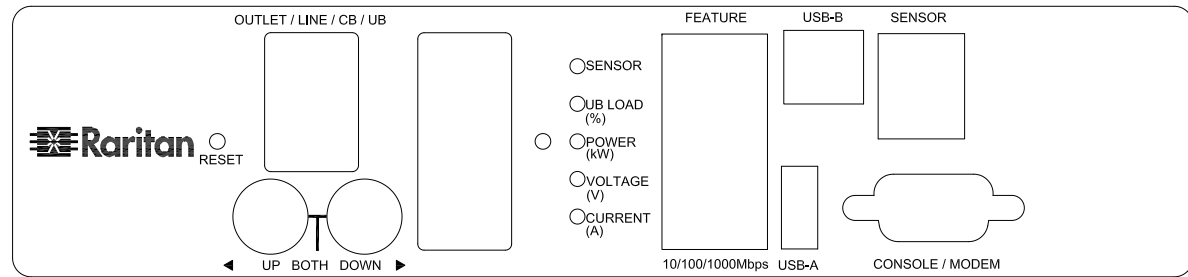

**NEMA L6-30P**

**VIEW A**

**VIEW B**

**VIEW C**

NOTES:  
1.ALL DIMENSIONS ARE MILLIMETERS[INCHES].

DRAWN : EVALin Jan. 02,2013  
ENGINEER: Siang\_H Jan. 02,2013  
APPROVED: Tom\_H Jan. 02,2013

DO NOT SCALE DRAWING

TITLE: iPDU Zero U,  
Single Phase, 24A/200V-240V,  
Plug Type: NEMA L6-30P,  
Outlet Type:(10) IEC320 C13

DWG NO.  
**MPX2-5768 & MPX2-4768**

REV.  
**A**