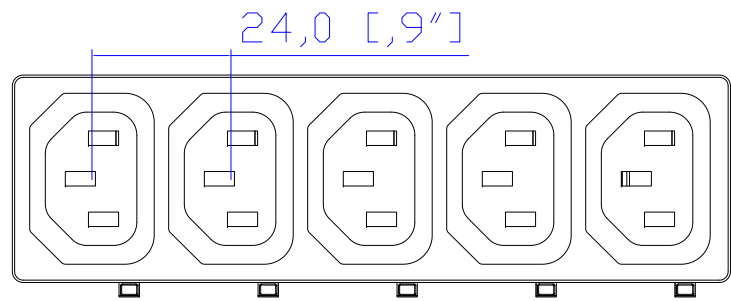

**NEMA L6-30P**

**VIEW A**

**VIEW B**

**VIEW C**

NOTES:  
1.ALL DIMENSIONS ARE MILLIMETERS[INCHES].

DRAWN : EVALin Jan. 02,2013  
ENGINEER: Siang\_H Jan. 02,2013  
APPROVED: Tom\_H Jan. 02,2013

DO NOT SCALE DRAWING

TITLE: iPDU Zero U,  
Single Phase, 24A/200V-240V,  
Plug Type: NEMA L6-30P,  
Outlet Type:(10) IEC320 C13

DWG NO.  
**MPX2-5768 & MPX2-4768**

REV.  
**A**