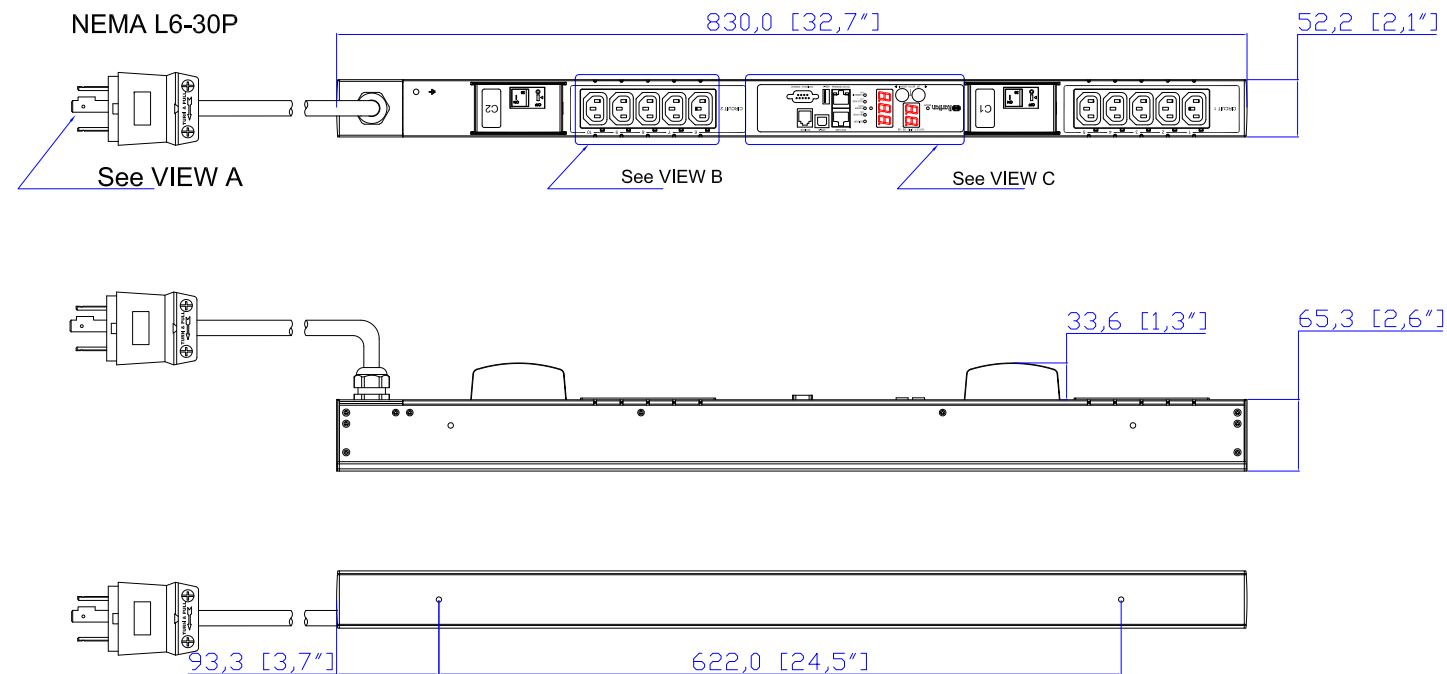

**NEMA L6-30P**

**VIEW A**

**VIEW B**

**VIEW C**

NOTES:  
1.ALL DIMENSIONS ARE MILLIMETERS[INCHES].

DRAWN : EVALin Jan. 02,2013  
ENGINEER: Siang\_H Jan. 02,2013  
APPROVED: Tom\_H Jan. 02,2013

DO NOT SCALE DRAWING

TITLE: iPDU Zero U,  
Single Phase, 24A/200V-240V,  
Plug Type: NEMA L6-30P,  
Outlet Type:(10) IEC320 C13

DWG NO.  
**MPX2-5768 & MPX2-4768**

REV.  
**A**