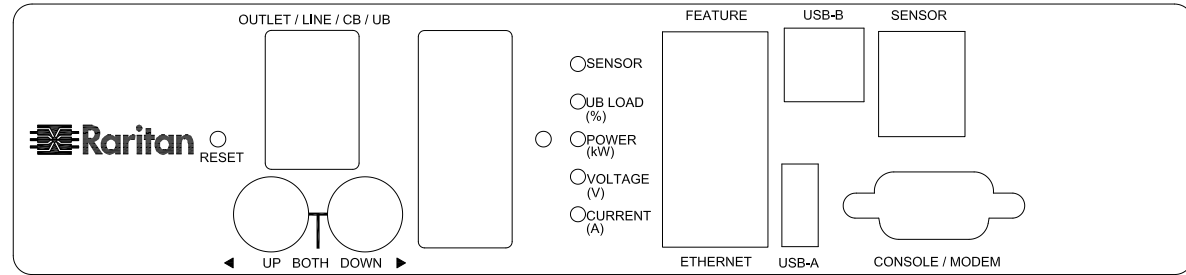

NEMA L15-30P

VIEW A

VIEW B

VIEW C

NEMA L15-30P

See VIEW B

See VIEW C

43.0 [1.7"]

TITLE:  
iPDU Zero U,  
Three phase 24A / 208V-240V  
Plug Type: NEMA L15-30P  
Outlet Type: (6)IEC320 C13+(18)IEC320 C19

DWG NO. **MPX2-5777-N1** REV. **A**