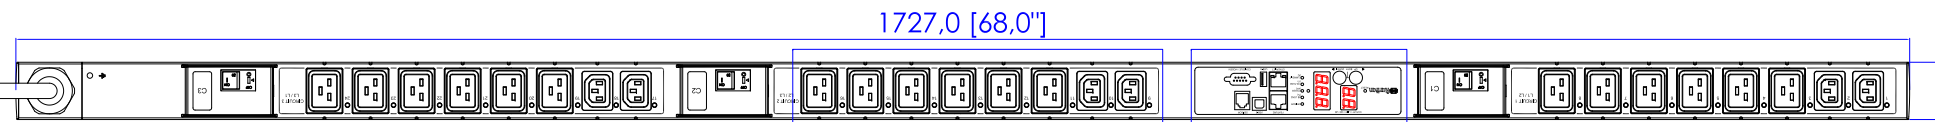

NEMA L15-30P

VIEW A

VIEW B

VIEW C

NEMA L15-30P

See VIEW B

See VIEW C

43.0 [1.7"]

NOTES:

1. ALL DIMENSIONS ARE MILLIMETERS [INCHES].

DRAWN :	EVA LIN	May 29, 2013
ENGINEER:	Sam_L	May 29, 2013
APPROVED:	Tom_H	May 29, 2013

DO NOT SCALE DRAWING

SHEET 1 OF 1

THIS DRAWING AND SPECIFICATIONS HEREIN ARE THE PROPERTY OF RARITAN, INC. AND SHALL NOT BE COPIED, REPRODUCED OR USED, IN WHOLE OR IN PART, AS THE BASIS FOR THE MANUFACTURE OR SALE OF ITEMS WITHOUT WRITTEN PERMISSION FROM RARITAN, INC. THIS DRAWING IS BASED UPON LATEST AVAILABLE INFORMATION AND IS SUBJECT TO CHANGE WITHOUT NOTICE.

TITLE:  
iPDU Zero U,  
Three phase 24A / 208V-240V  
Plug Type: NEMA L15-30P  
Outlet Type: (6)IEC320 C13+(18)IEC320 C19

DWG NO. **MPX2-5777-N1** REV. **A**