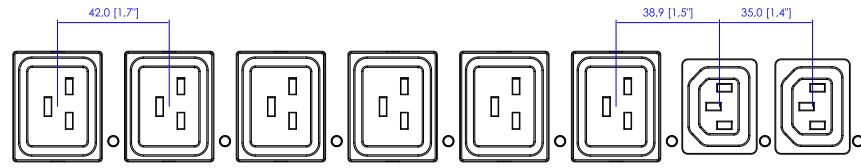

NEMA L15-30P

VIEW A

VIEW B

VIEW C

NEMA L15-30P

See VIEW B

See VIEW C

43.0 [1.7"]

NOTES:

1. ALL DIMENSIONS ARE MILLIMETERS [INCHES].

DRAWN :	EVA LIN	May 29, 2013
ENGINEER:	Sam_L	May 29, 2013
APPROVED:	Tom_H	May 29, 2013

DO NOT SCALE DRAWING

SHEET 1 OF 1

THIS DRAWING AND SPECIFICATIONS HEREIN ARE THE PROPERTY OF RARITAN, INC. AND SHALL NOT BE COPIED, REPRODUCED OR USED, IN WHOLE OR IN PART, AS THE BASIS FOR THE MANUFACTURE OR SALE OF ITEMS WITHOUT WRITTEN PERMISSION FROM RARITAN, INC. THIS DRAWING IS BASED UPON LATEST AVAILABLE INFORMATION AND IS SUBJECT TO CHANGE WITHOUT NOTICE.

TITLE:  
iPDU Zero U,  
Three phase 24A / 208V-240V  
Plug Type: NEMA L15-30P  
Outlet Type: (6)IEC320 C13+(18)IEC320 C19

DWG NO. **MPX2-5777-N1** REV. **A**