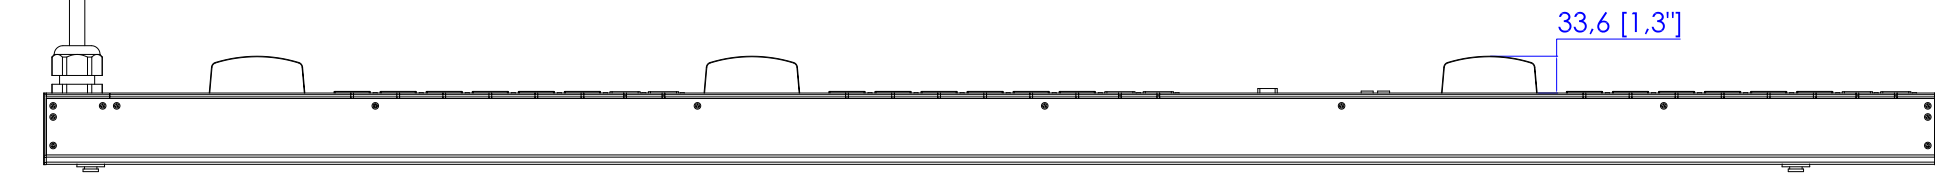

NEMA L15-30P

VIEW A

VIEW B

VIEW C

NEMA L15-30P

See VIEW B

See VIEW C

43.0 [1.7"]

NOTES:

1. ALL DIMENSIONS ARE MILLIMETERS [INCHES].

DRAWN :	EVA LIN	May 29, 2013
ENGINEER:	Sam_L	May 29, 2013
APPROVED:	Tom_H	May 29, 2013

DO NOT SCALE DRAWING

SHEET 1 OF 1

THIS DRAWING AND SPECIFICATIONS HEREIN ARE THE PROPERTY OF RARITAN, INC. AND SHALL NOT BE COPIED, REPRODUCED OR USED, IN WHOLE OR IN PART, AS THE BASIS FOR THE MANUFACTURE OR SALE OF ITEMS WITHOUT WRITTEN PERMISSION FROM RARITAN, INC. THIS DRAWING IS BASED UPON LATEST AVAILABLE INFORMATION AND IS SUBJECT TO CHANGE WITHOUT NOTICE.

TITLE:  
iPDU Zero U,  
Three phase 24A / 208V-240V  
Plug Type: NEMA L15-30P  
Outlet Type: (6)IEC320 C13+(18)IEC320 C19

DWG NO. **MPX2-5777-N1** REV. **A**